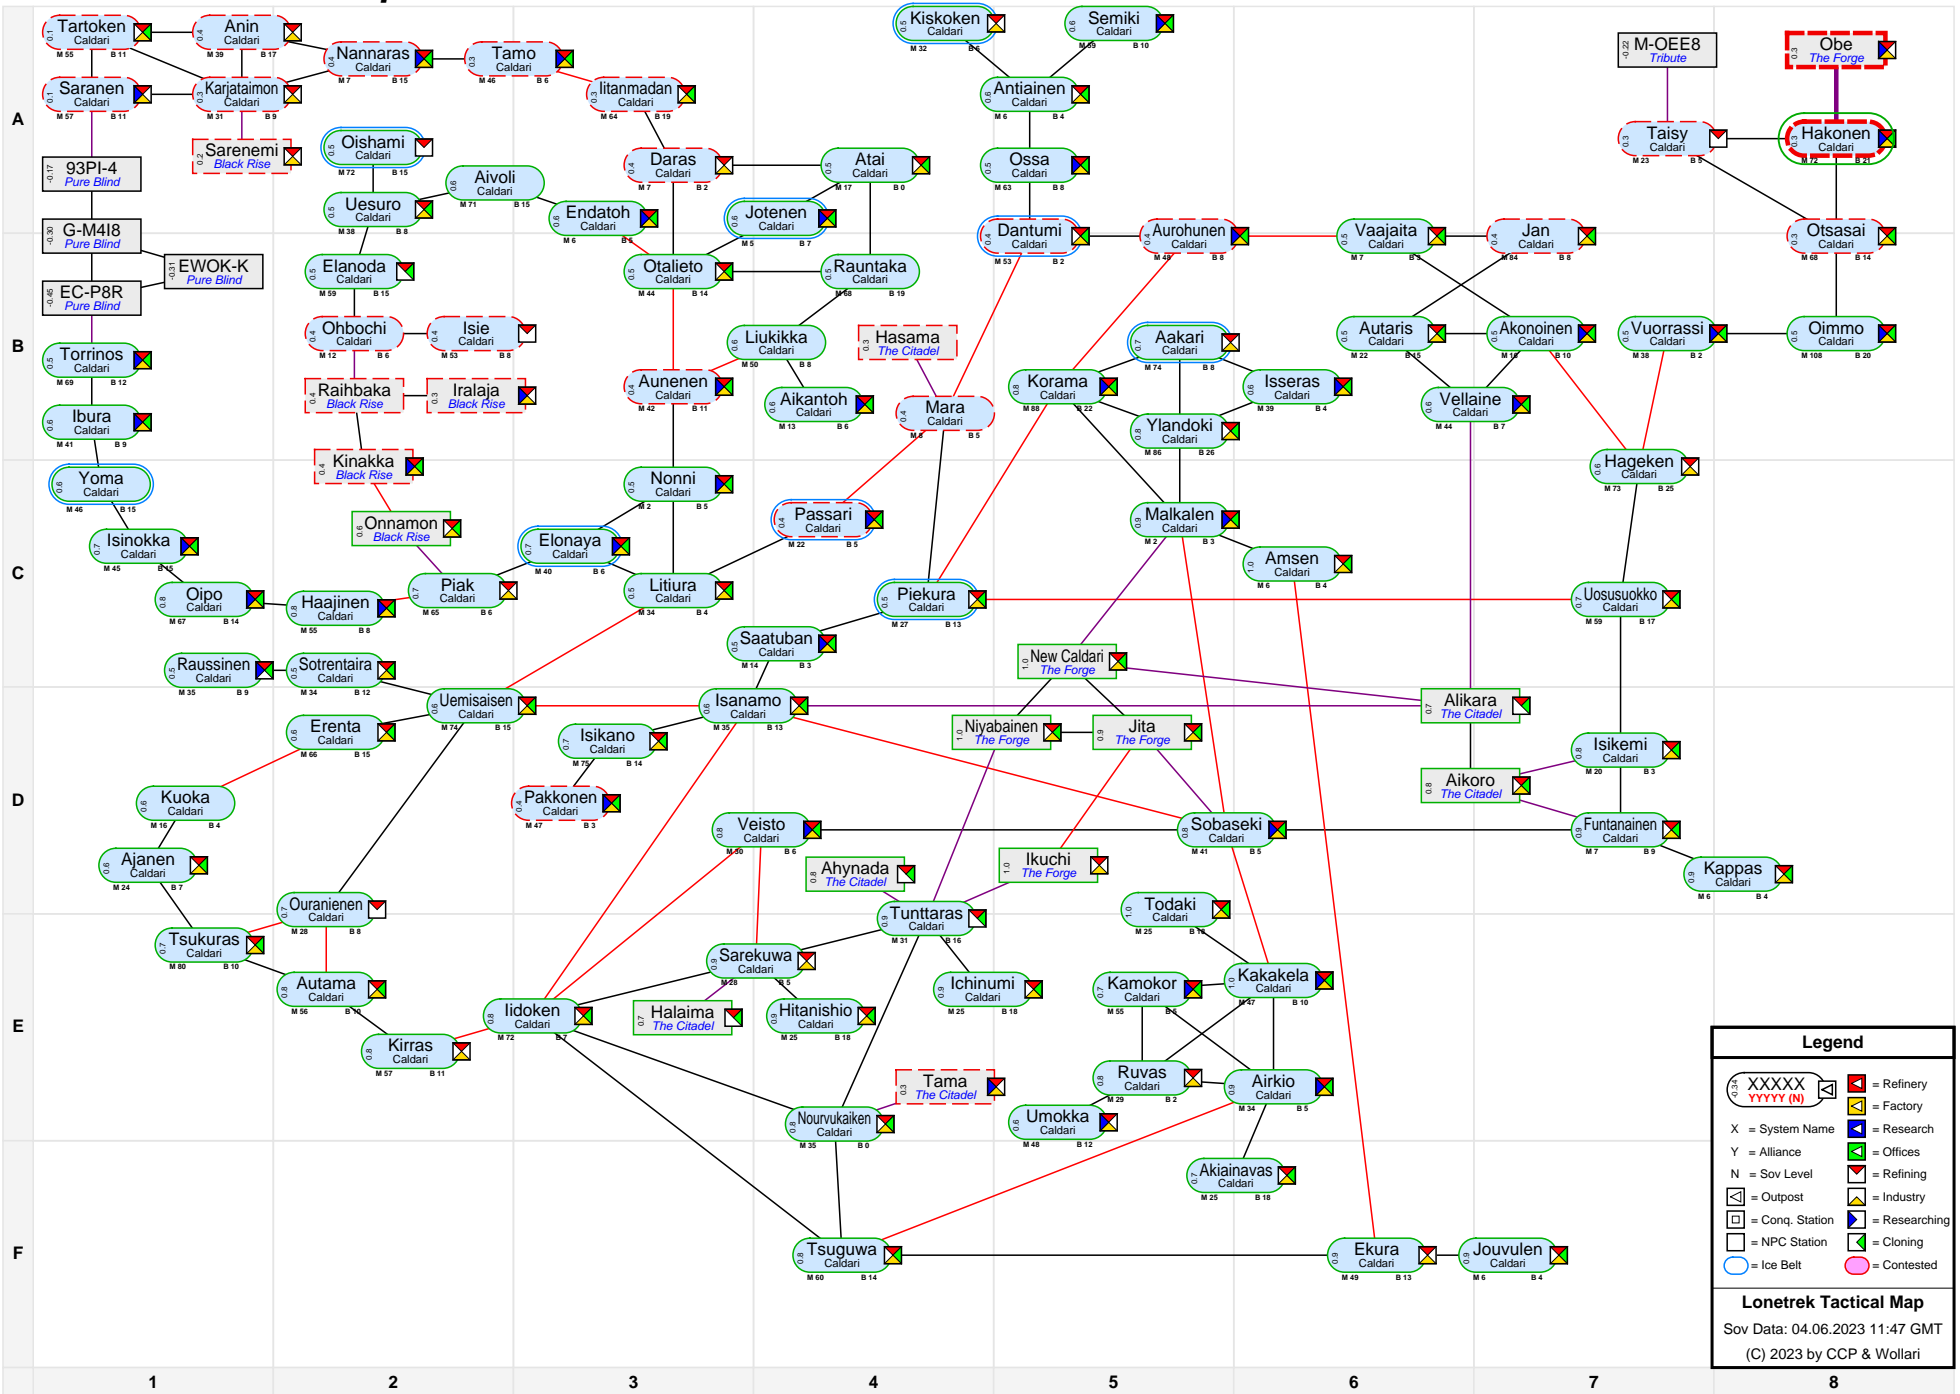

# Lonetrek Tactical Map

**Legend**

- XXXXX (M YYY (N)) = Refinery
- X = System Name
- Y = Alliance
- N = Sov Level
- [Icon] = Outpost
- [Icon] = Conq. Station
- [Icon] = NPC Station
- [Icon] = Industry
- [Icon] = Researching
- [Icon] = Cloning
- [Icon] = Contested

**Lonetrek Tactical Map**  
 Sov Data: 04.06.2023 11:47 GMT  
 (C) 2023 by CCP & Wollari