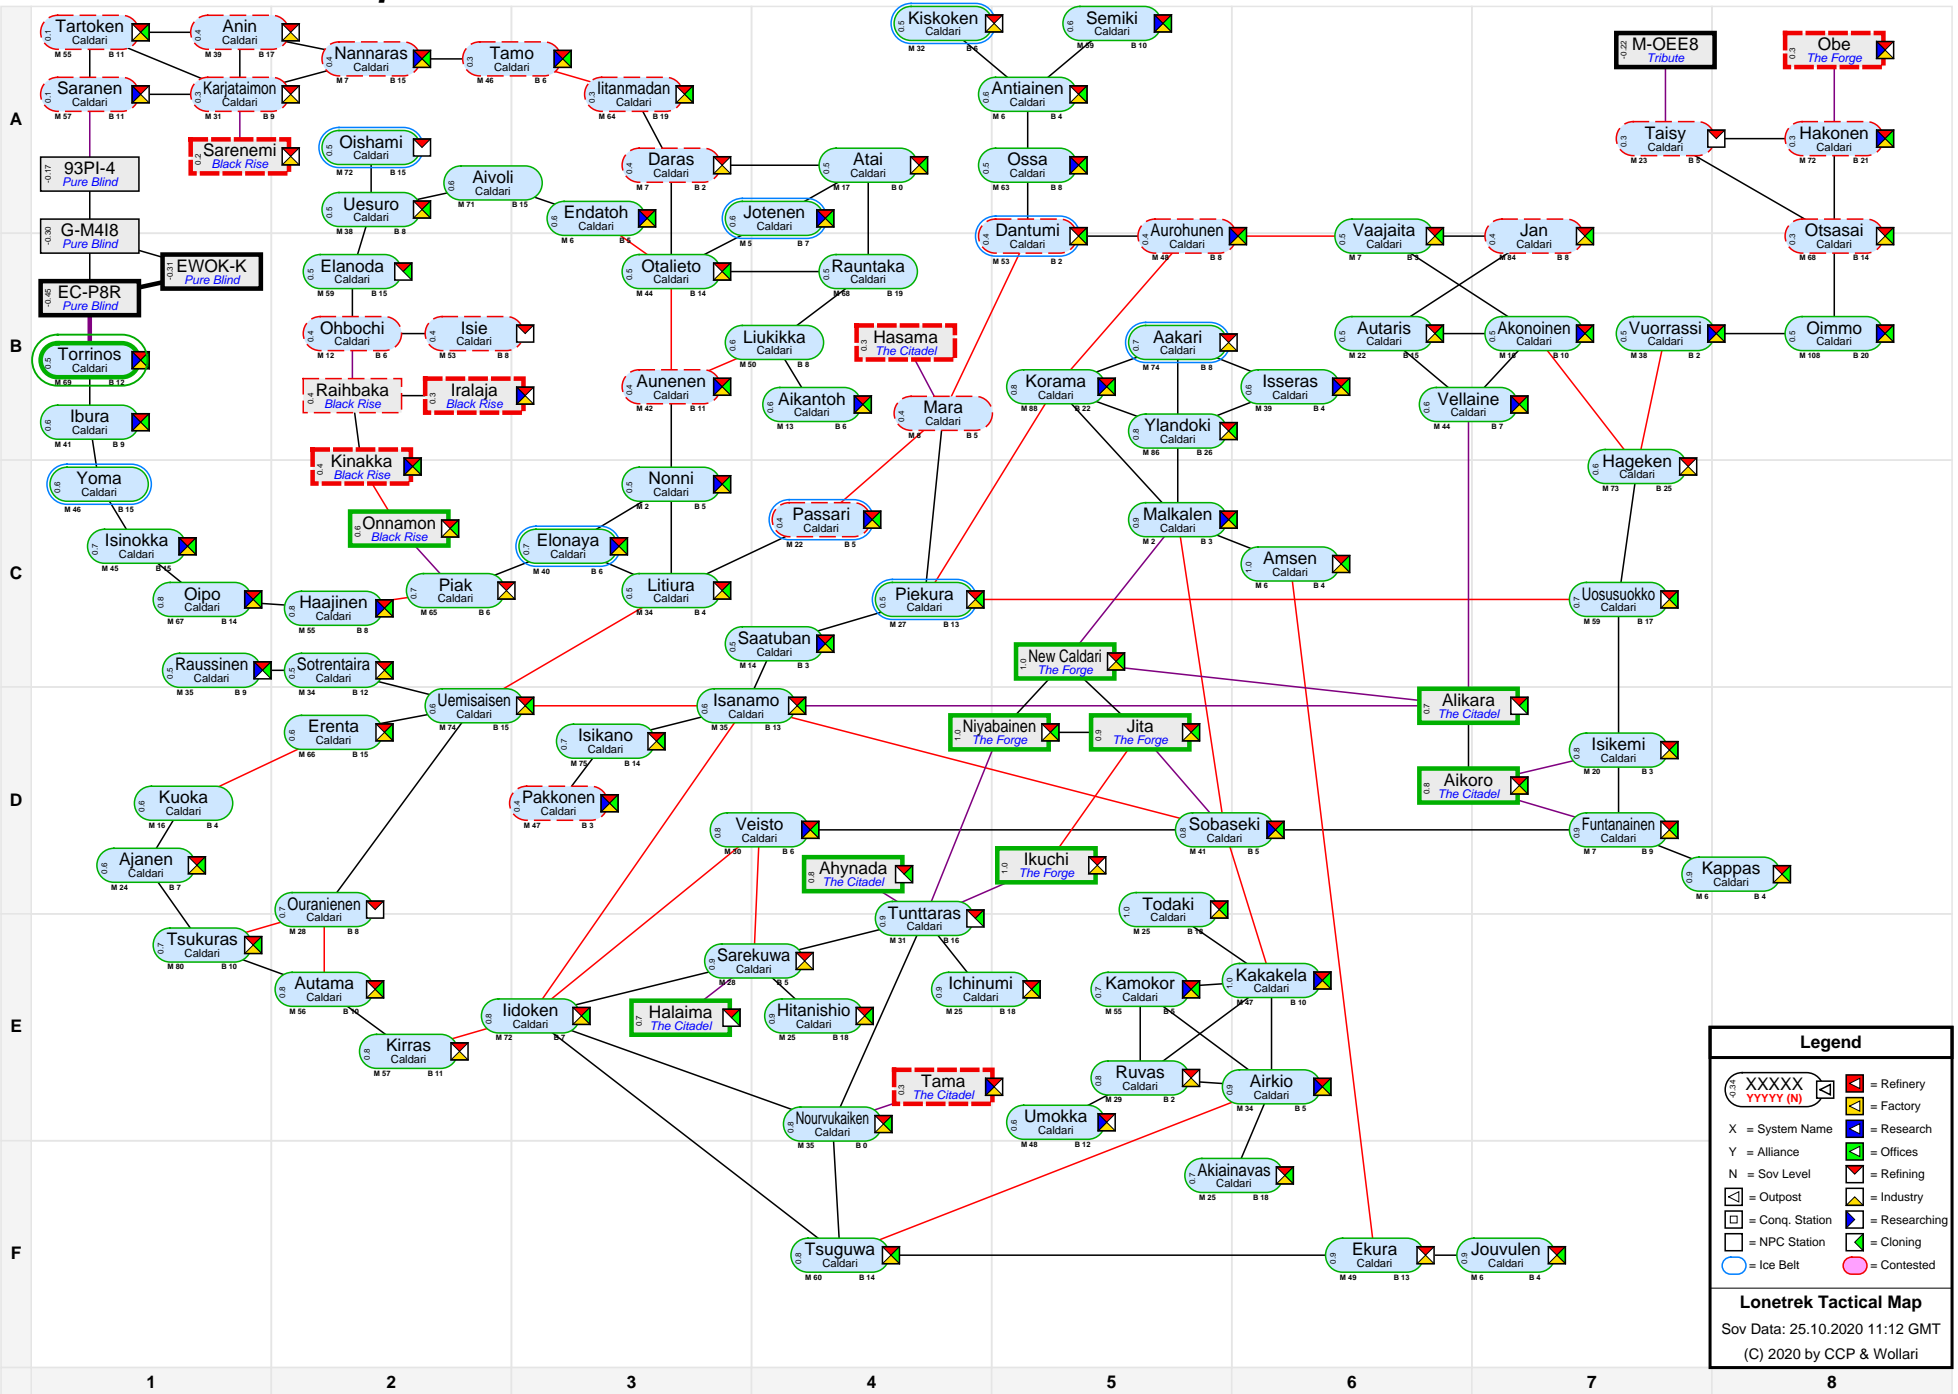

# Lonetrek Tactical Map

**Legend**

XXXXX  
YYYYY (N) = Refinery  
X = System Name  
Y = Alliance  
N = Sov Level  
[ ] = Outpost  
[ ] = Conq. Station  
[ ] = NPC Station  
[ ] = Ice Belt  
[ ] = Contested  
[ ] = Factory  
[ ] = Research  
[ ] = Offices  
[ ] = Refining  
[ ] = Industry  
[ ] = Researching  
[ ] = Cloning

**Lonetrek Tactical Map**  
 Sov Data: 25.10.2020 11:12 GMT  
 (C) 2020 by CCP & Wollari