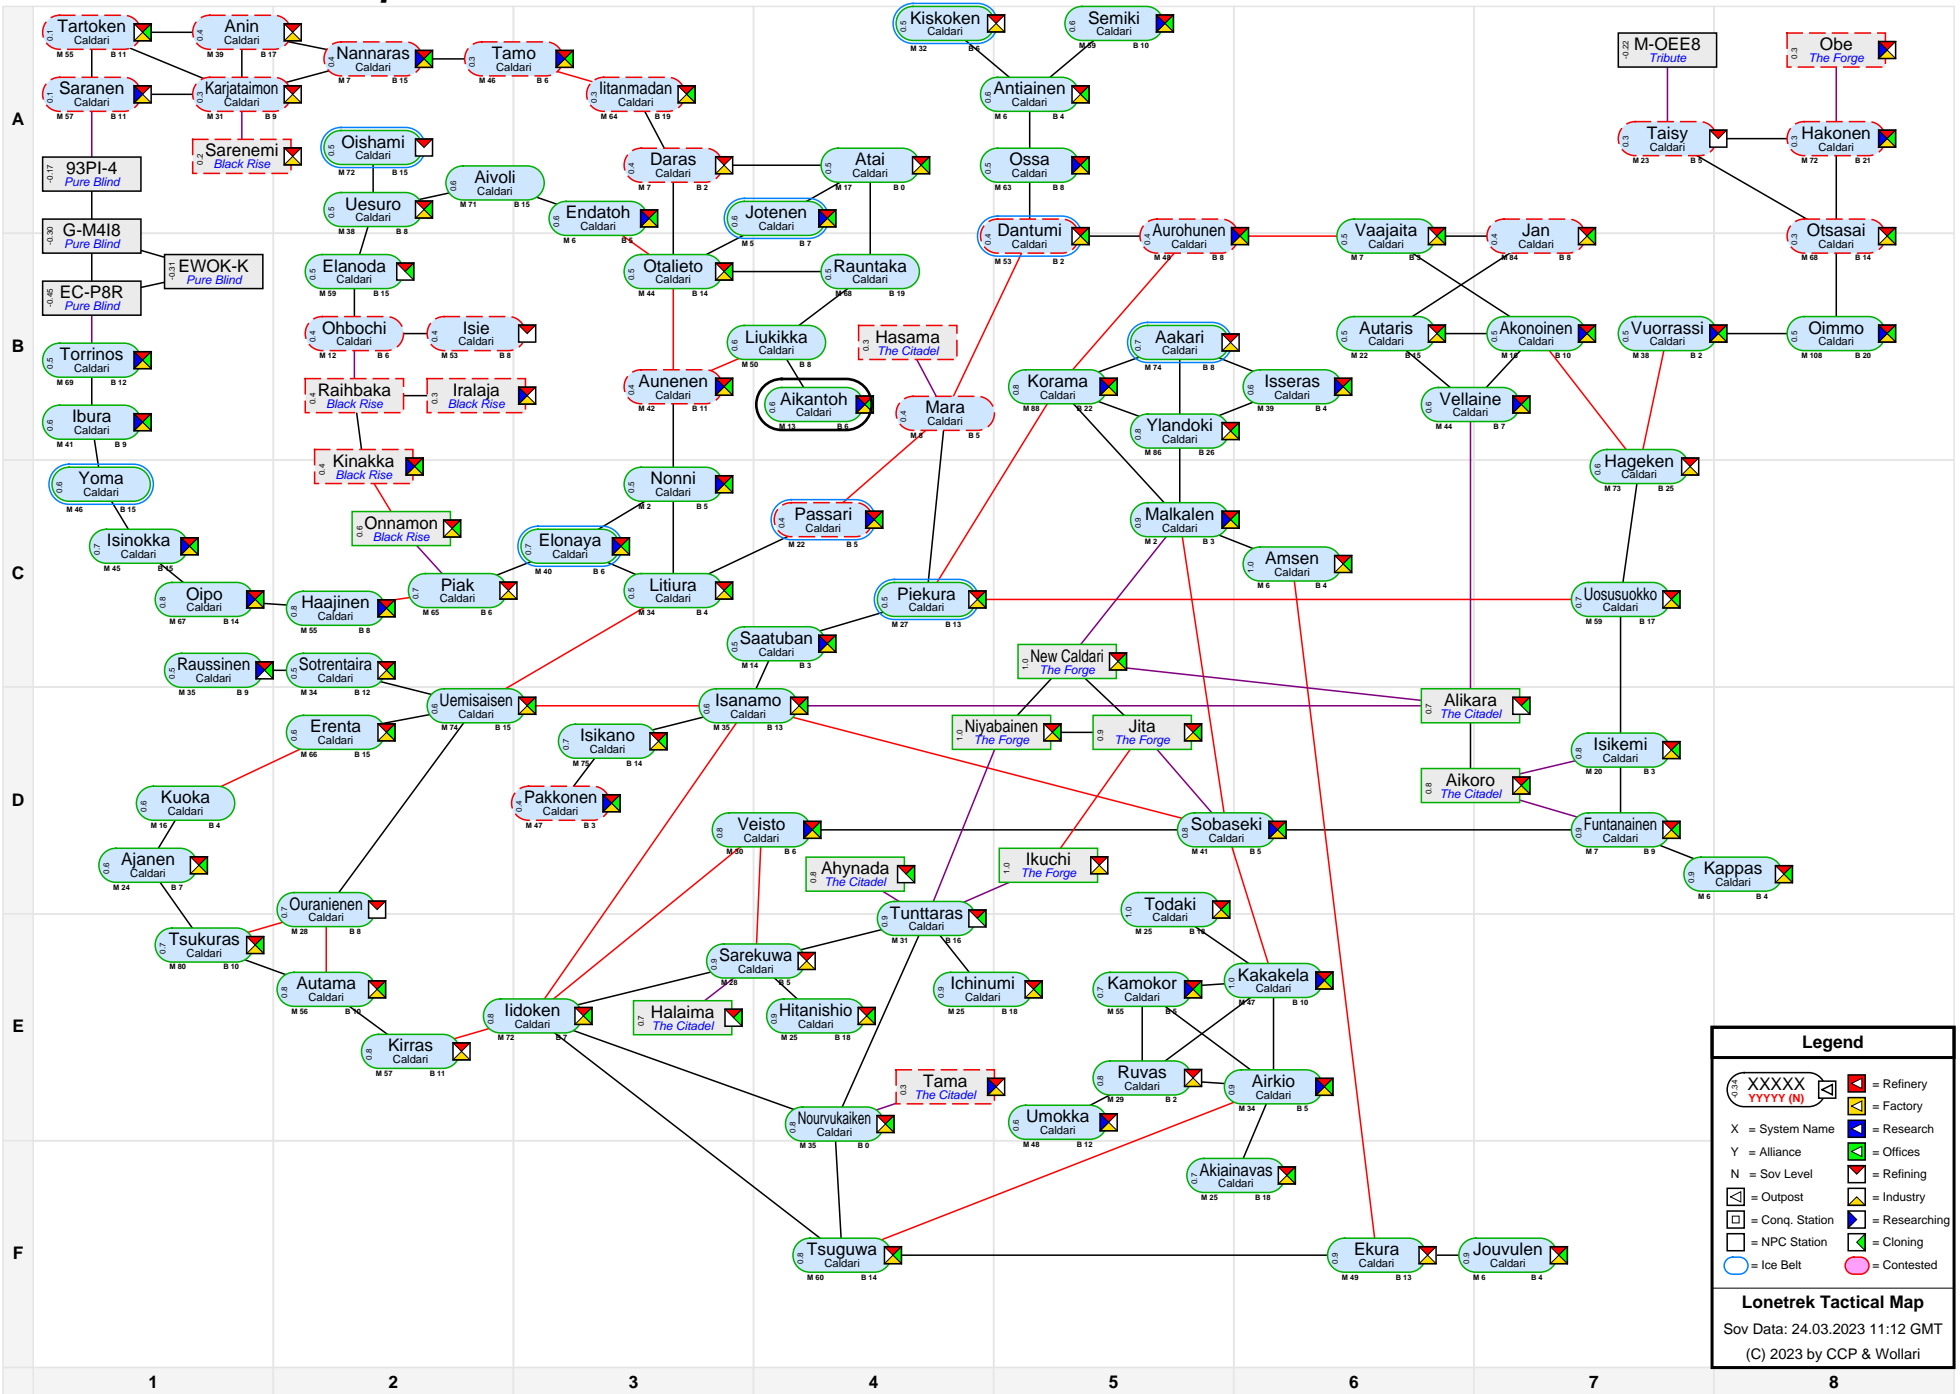

# Lonetrek Tactical Map

**Legend**

- XXXXX YYYYY (N) = Refinery
- X = System Name
- Y = Alliance
- N = Sov Level
- I = Outpost
- C = Conq. Station
- N = NPC Station
- Ice Belt
- Contested
- Factory
- Research
- Offices
- Refining
- Industry
- Researching
- Cloning

**Lonetrek Tactical Map**  
 Sov Data: 24.03.2023 11:12 GMT  
 (C) 2023 by CCP & Wollari