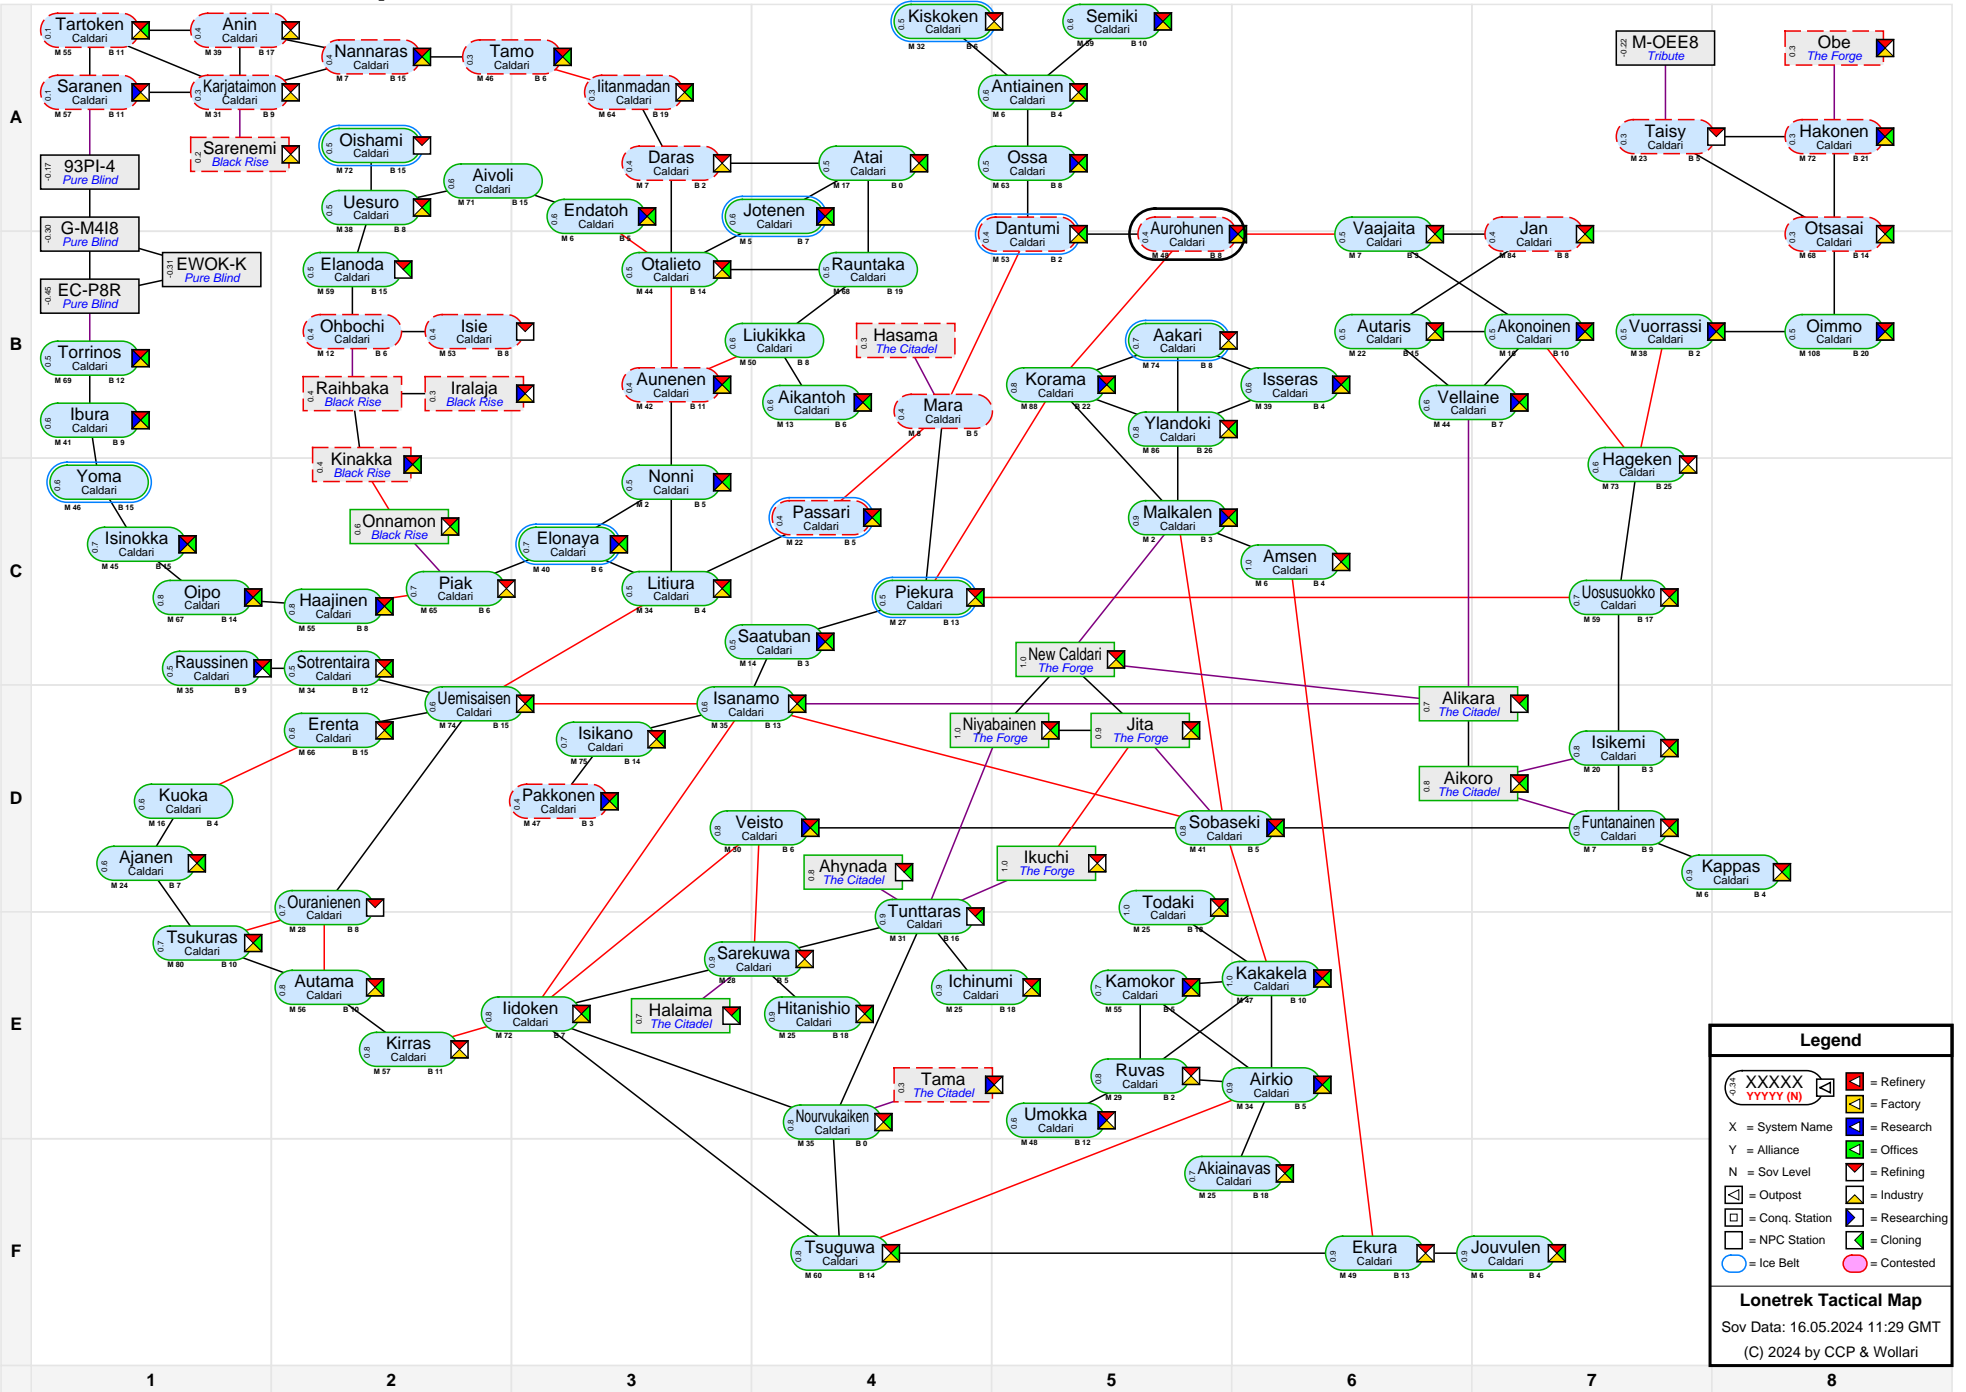

Lonetrek Tactical Map

Legend

XXXXX
YYYY (N) = Refinery

X = Factory

Y = Research

N = Offices

N = Refining

= Industry

= Conq. Station

= Researching

= NPC Station

= Cloning

= Contested

= Ice Belt

Lonetrek Tactical Map
Sov Data: 16.05.2024 11:29 GMT
(C) 2024 by CCP & Wollari