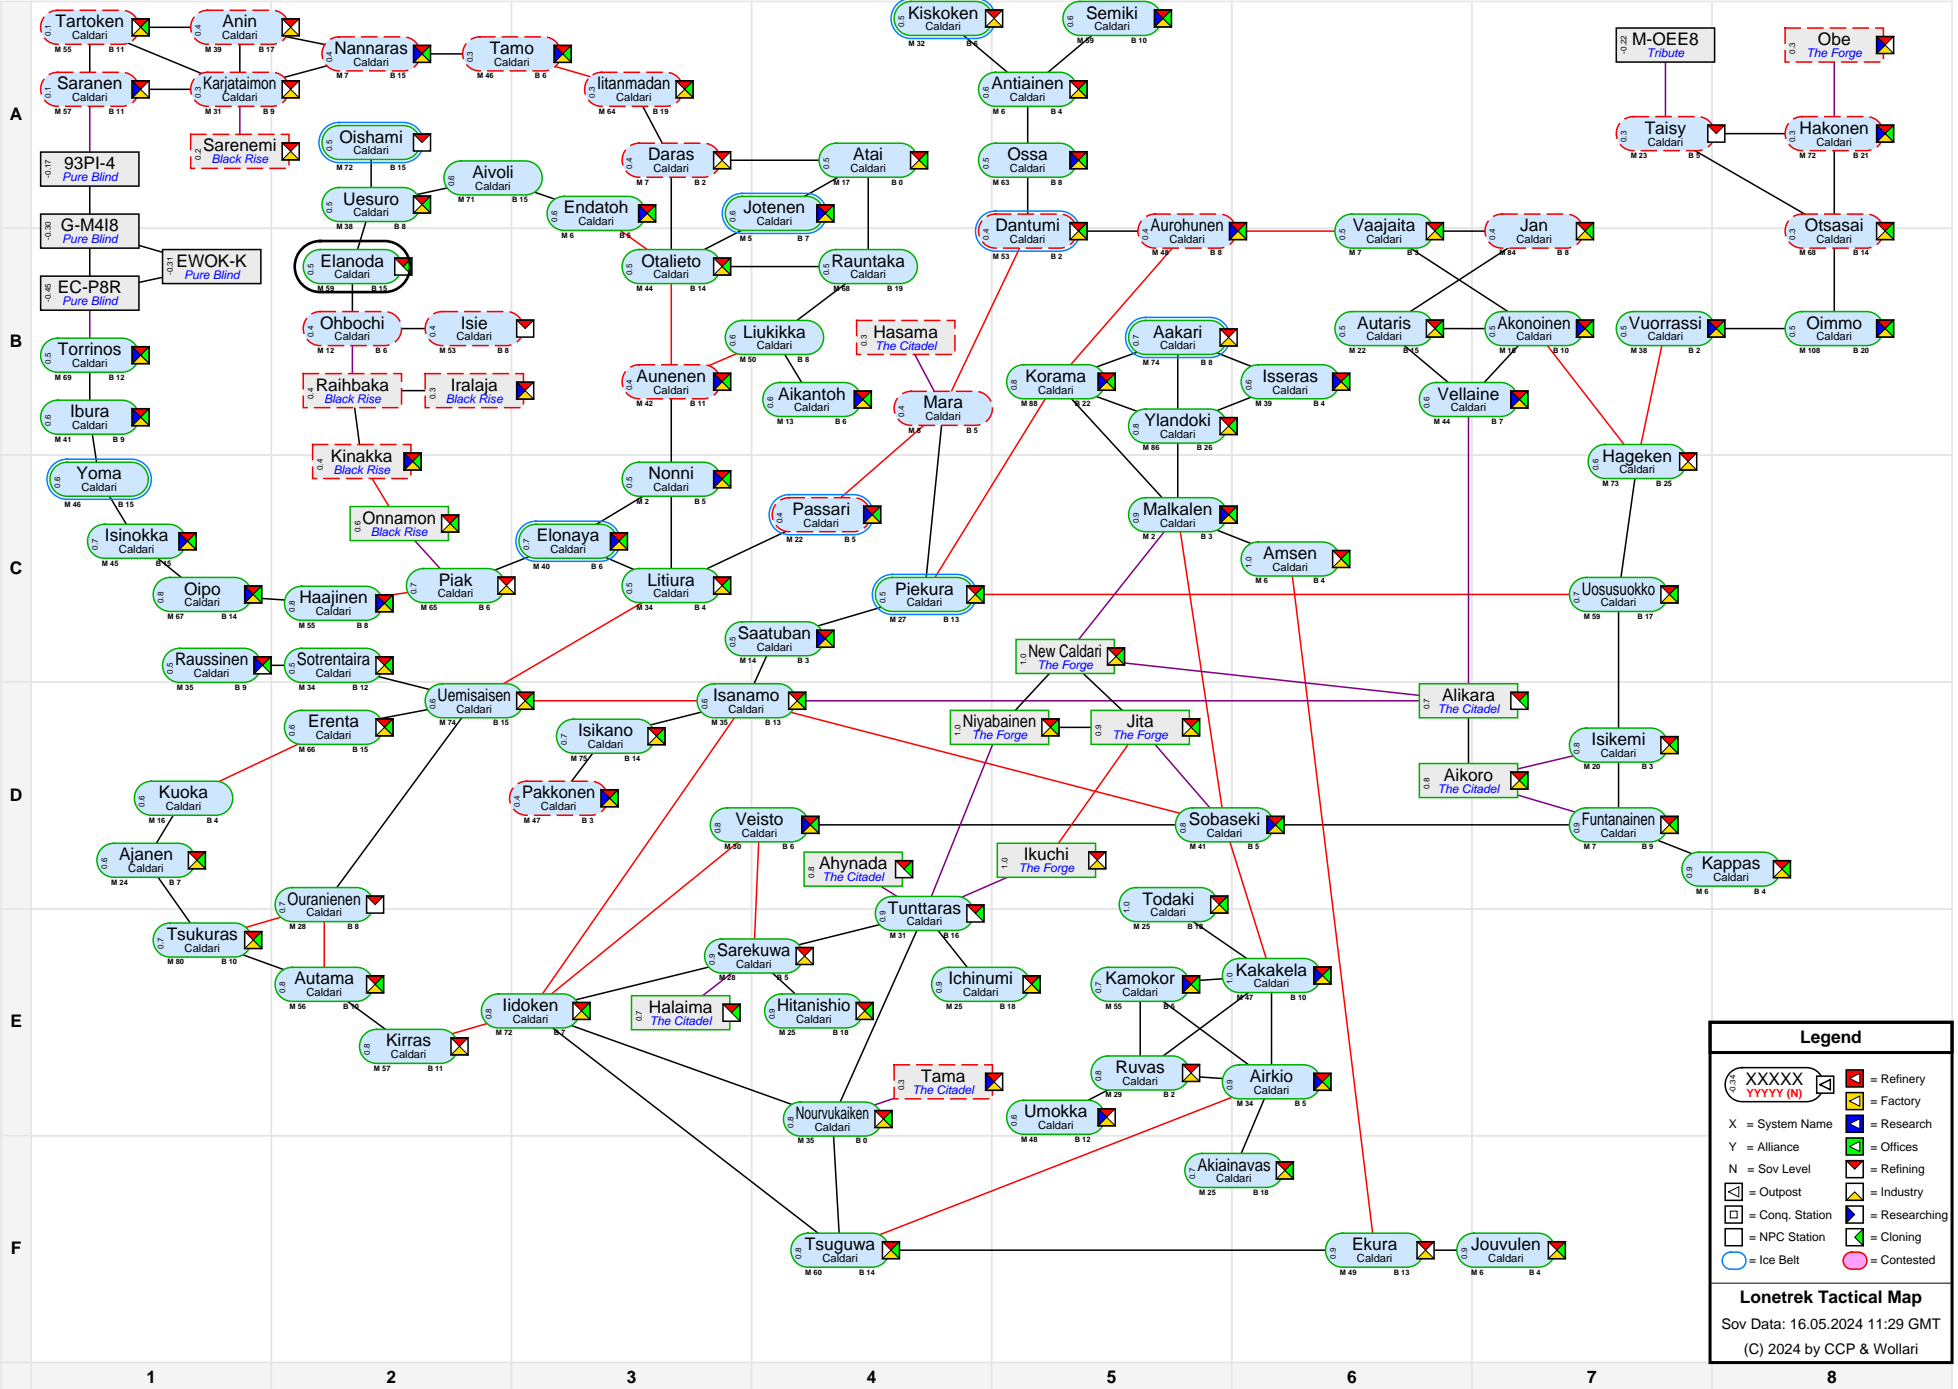

Lonetrek Tactical Map

Legend

XXXXX
YYYY (N) ■ = Refinery
X ■ = Factory
X ■ = Research
Y ■ = Alliance
N ■ = Offices
N ■ = Refining
□ ■ = Industry
□ ■ = Outpost
□ ■ = Conq. Station
□ ■ = Researching
□ ■ = NPC Station
□ ■ = Cloning
□ ■ = Contested

Lonetrek Tactical Map
 Sov Data: 16.05.2024 11:29 GMT
 (C) 2024 by CCP & Wollari