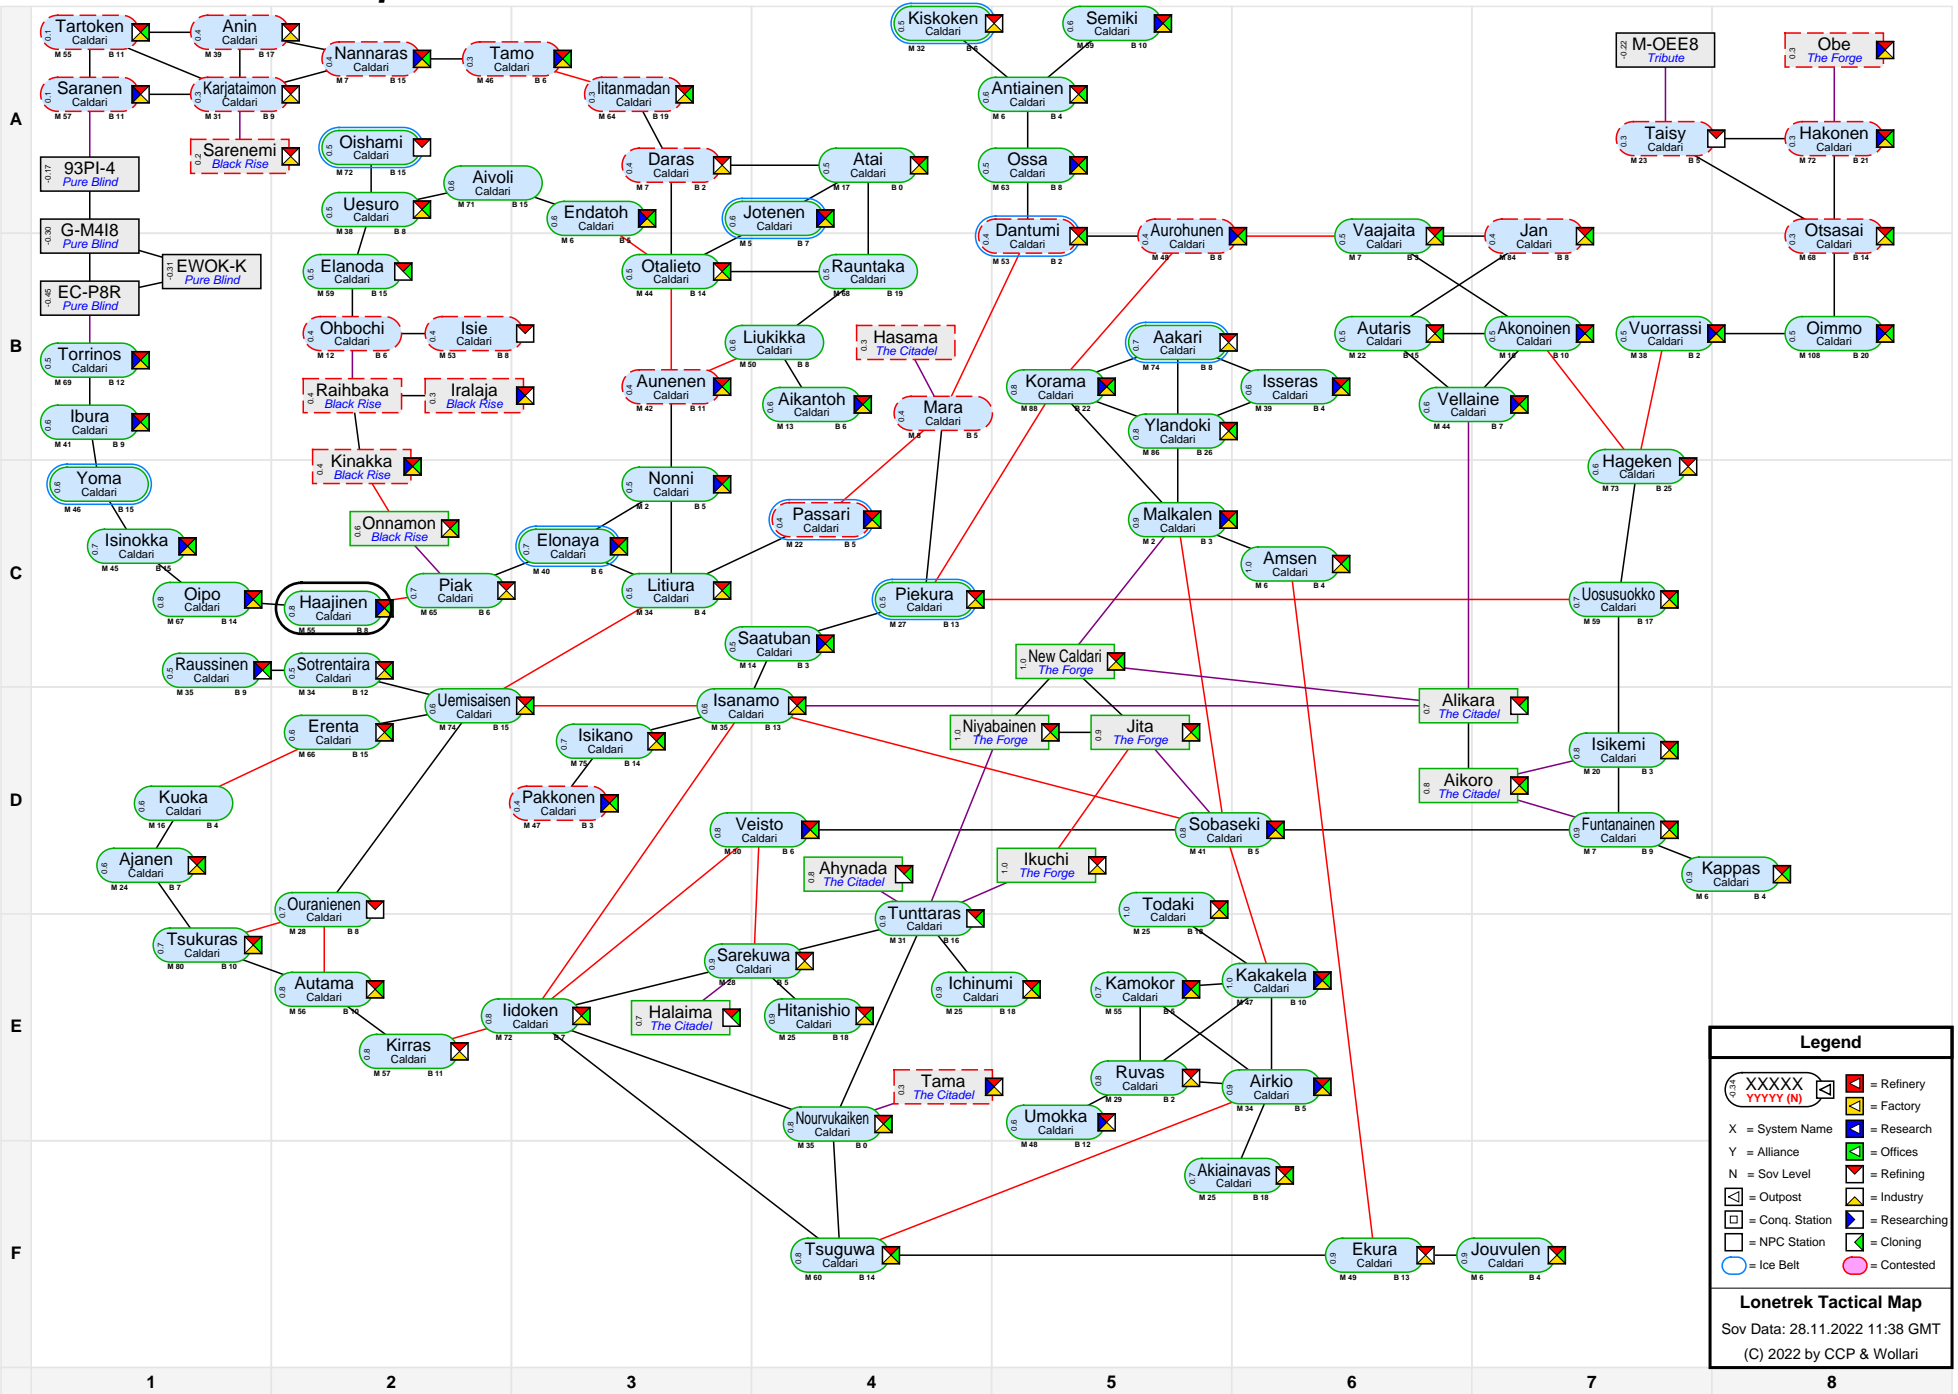

Lonetrek Tactical Map

Legend

XXXXX YYYYY (N) = Refinery
X = System Name
Y = Alliance
N = Sov Level
□ = Outpost
□ = Conq. Station
□ = NPC Station
○ = Ice Belt
○ = Contested

Lonetrek Tactical Map
 Sov Data: 28.11.2022 11:38 GMT
 (C) 2022 by CCP & Wollari