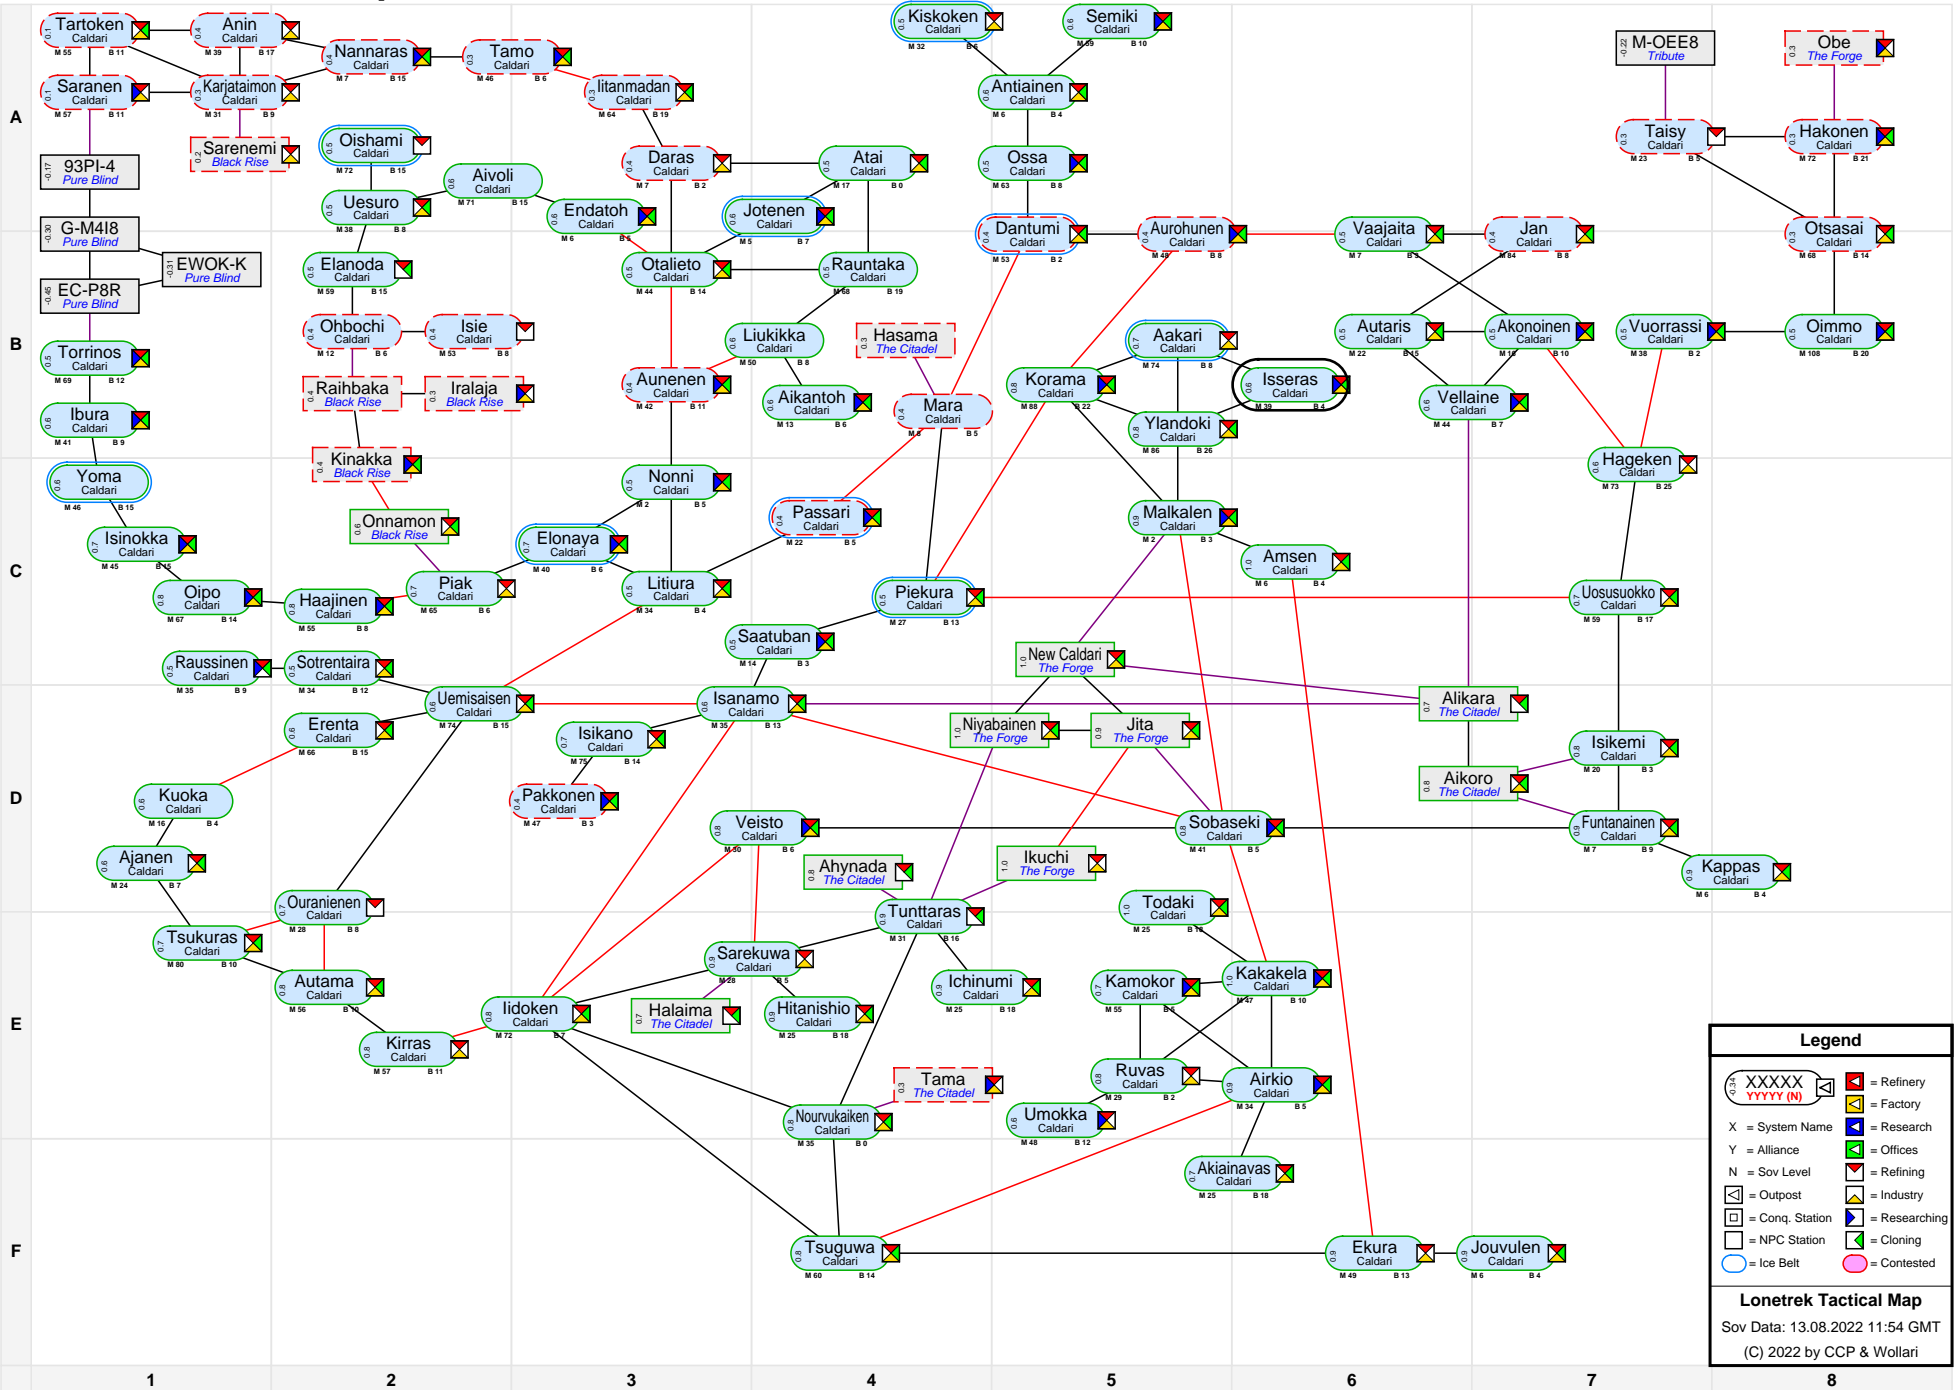

Lonetrek Tactical Map

Legend

XXXXX
YYYY (N)

- X = System Name
- Y = Alliance
- N = Sov Level
- O = Outpost
- C = Conq. Station
- NPC Station
- Ice Belt
- Contested
- Refinery
- Factory
- Research
- Offices
- Refining
- Industry
- Research
- Cloning

Lonetrek Tactical Map
Sov Data: 13.08.2022 11:54 GMT
(C) 2022 by CCP & Wollari