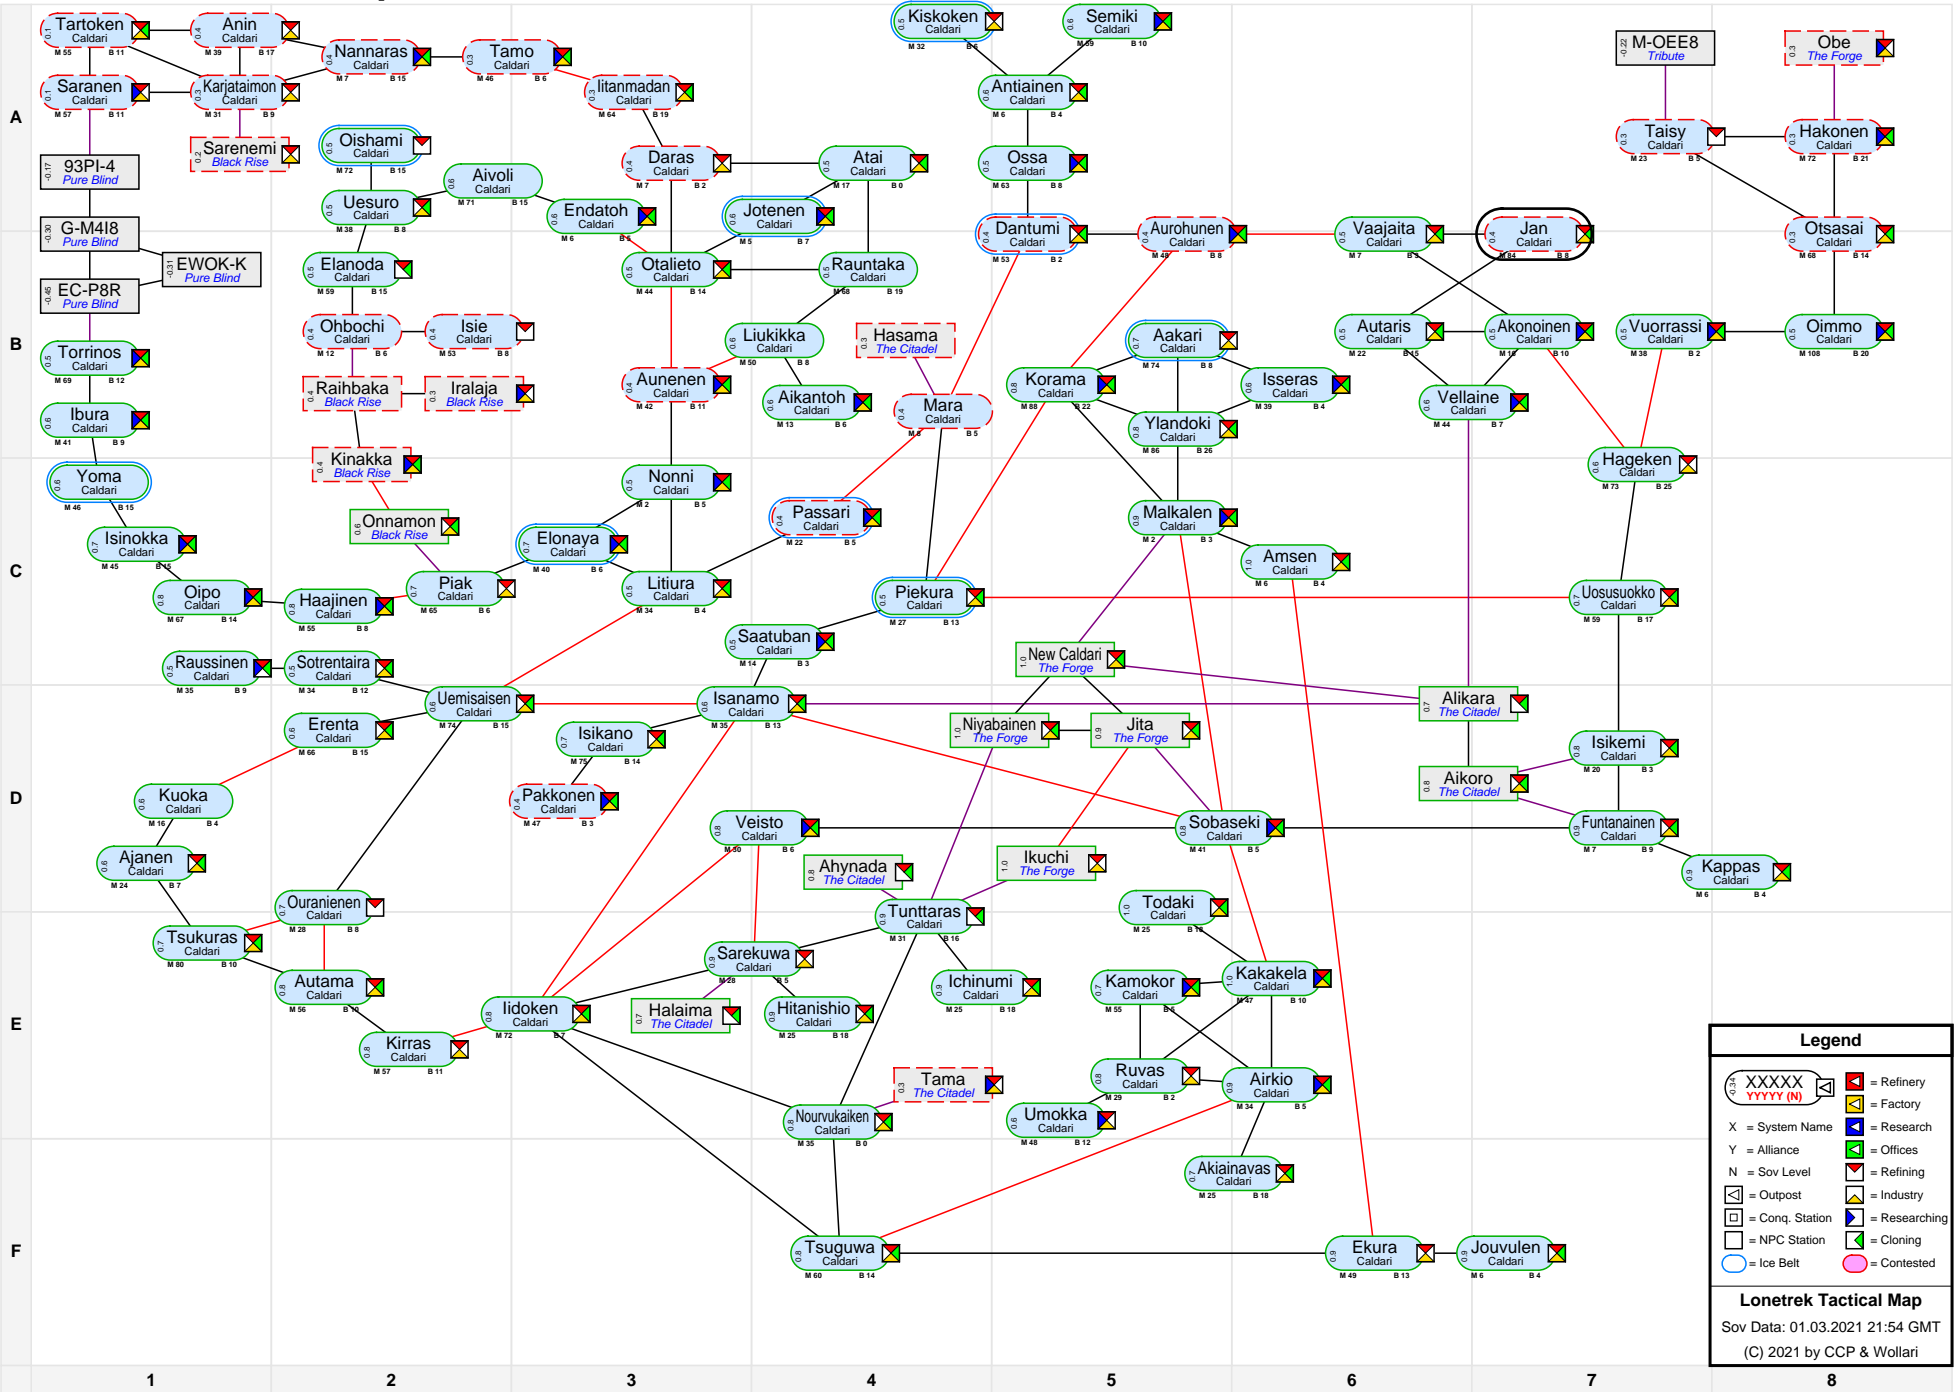

Lonetrek Tactical Map

Legend

XXXXX
YYYY (N) = Refinery
X = System Name
Y = Alliance
N = Sov Level
I = Outpost
C = Conq. Station
N = NPC Station
○ = Ice Belt
● = Contested
R = Research
O = Offices
I = Industry
C = Cloning

Lonetrek Tactical Map
 Sov Data: 01.03.2021 21:54 GMT
 (C) 2021 by CCP & Wollari