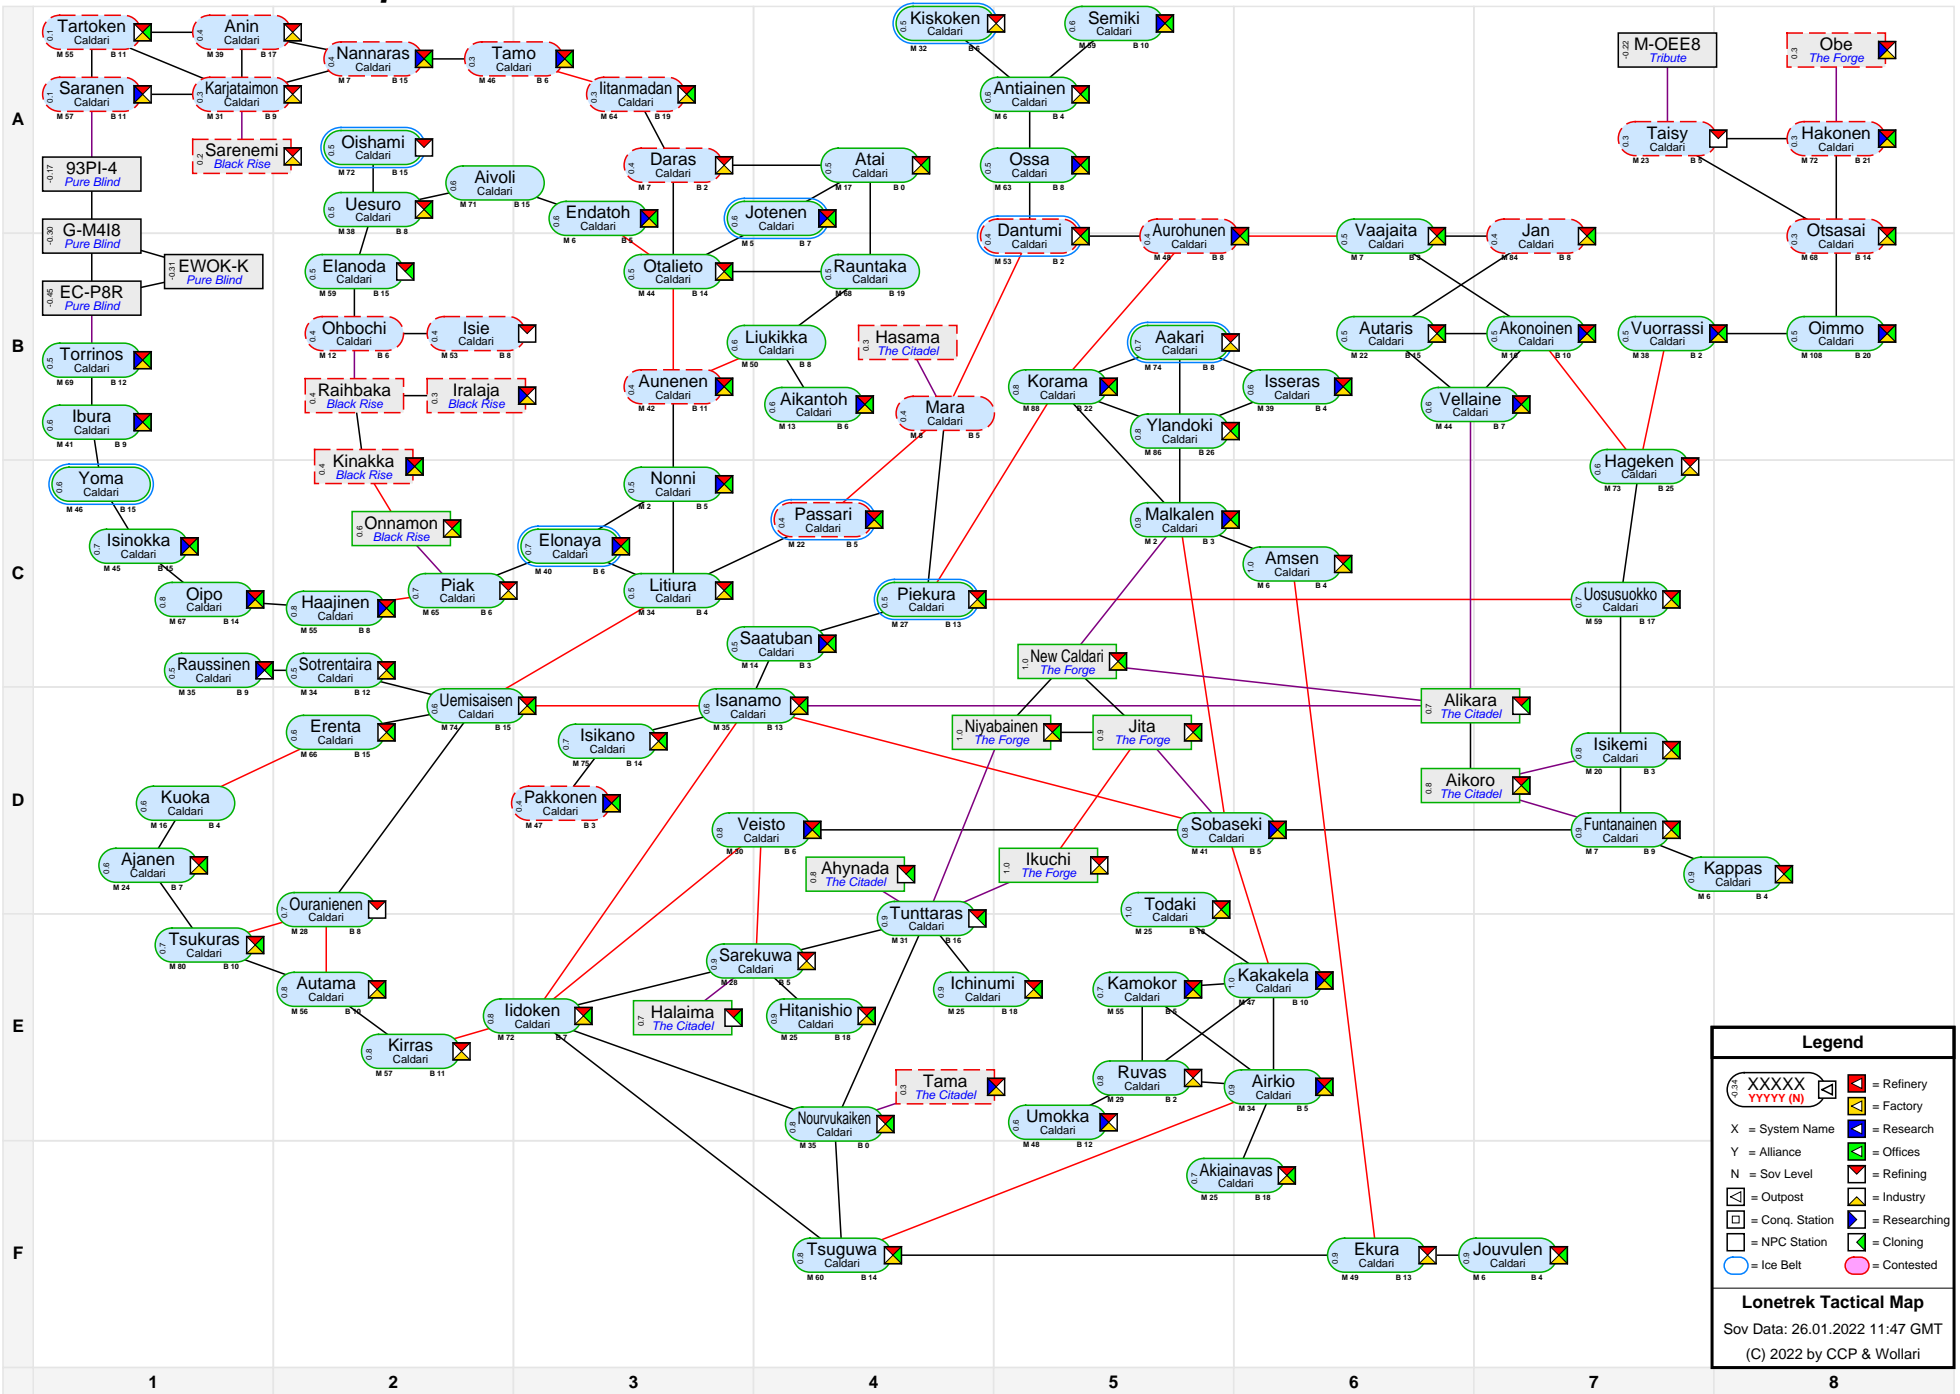

Lonetrek Tactical Map

Legend

- XXXXX [Refinery Icon] = Refinery
- YYYYY (N) [Factory Icon] = Factory
- X [Research Icon] = Research
- Y [Offices Icon] = Offices
- N [Refining Icon] = Refining
- [Industry Icon] = Industry
- [Conq. Station Icon] = Conq. Station
- [Researching Icon] = Researching
- [NPC Station Icon] = NPC Station
- [Cloning Icon] = Cloning
- [Contested Icon] = Contested

Lonetrek Tactical Map
 Sov Data: 26.01.2022 11:47 GMT
 (C) 2022 by CCP & Wollari