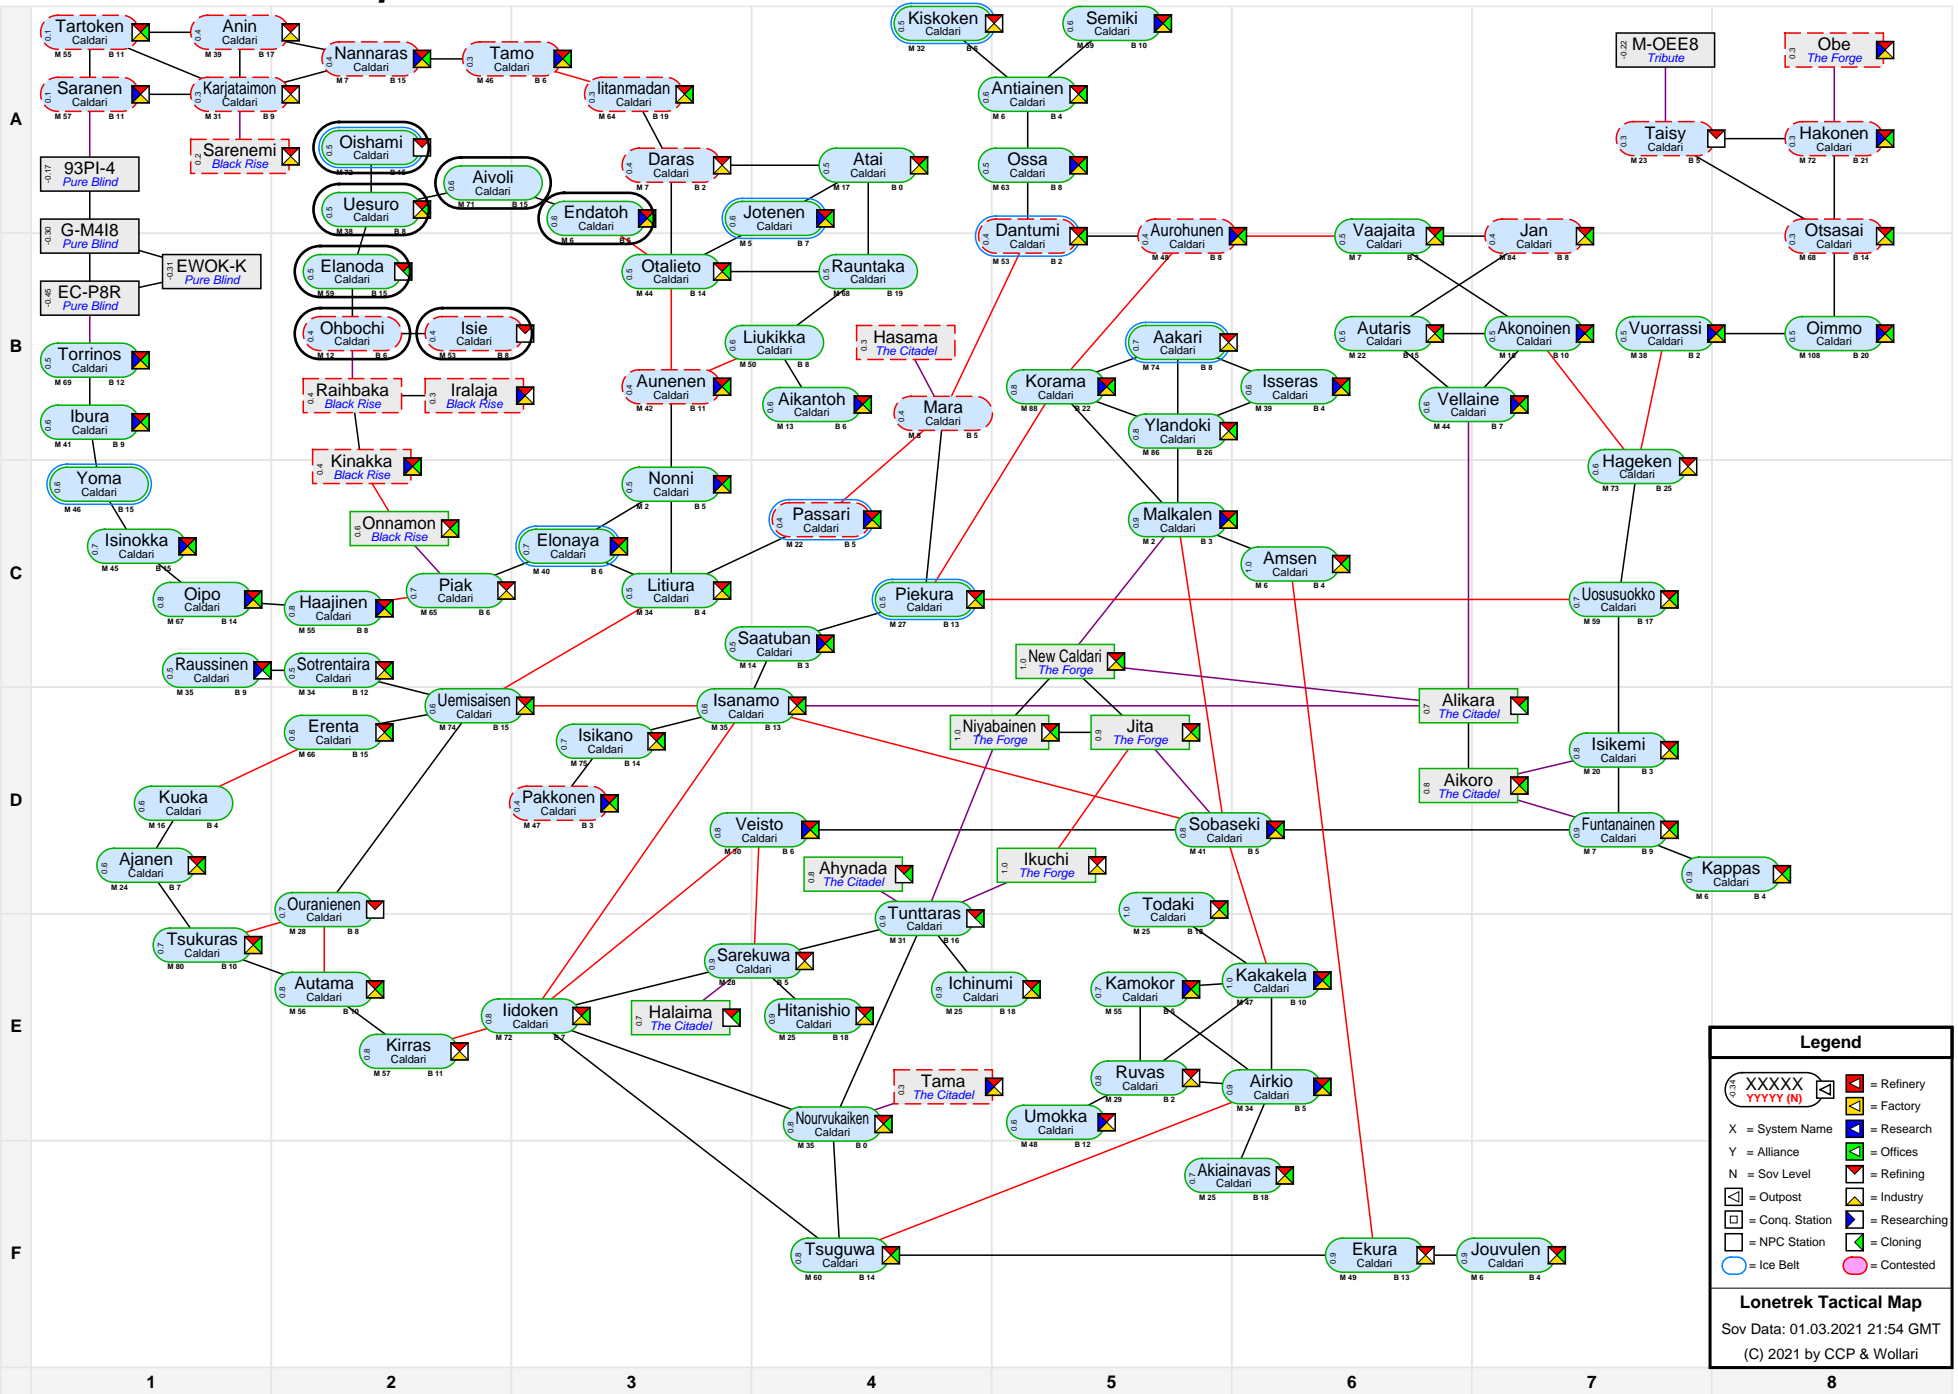

Lonetrek Tactical Map

Legend

- XXXXX YYYYY (N) = Refinery
- X = System Name
- Y = Alliance
- N = Sov Level
- [Icon] = Outpost
- [Icon] = Conq. Station
- [Icon] = NPC Station
- [Icon] = Ice Belt
- [Icon] = Contested
- [Icon] = Factory
- [Icon] = Research
- [Icon] = Offices
- [Icon] = Refining
- [Icon] = Industry
- [Icon] = Researching
- [Icon] = Cloning

Lonetrek Tactical Map
 Sov Data: 01.03.2021 21:54 GMT
 (C) 2021 by CCP & Wollari