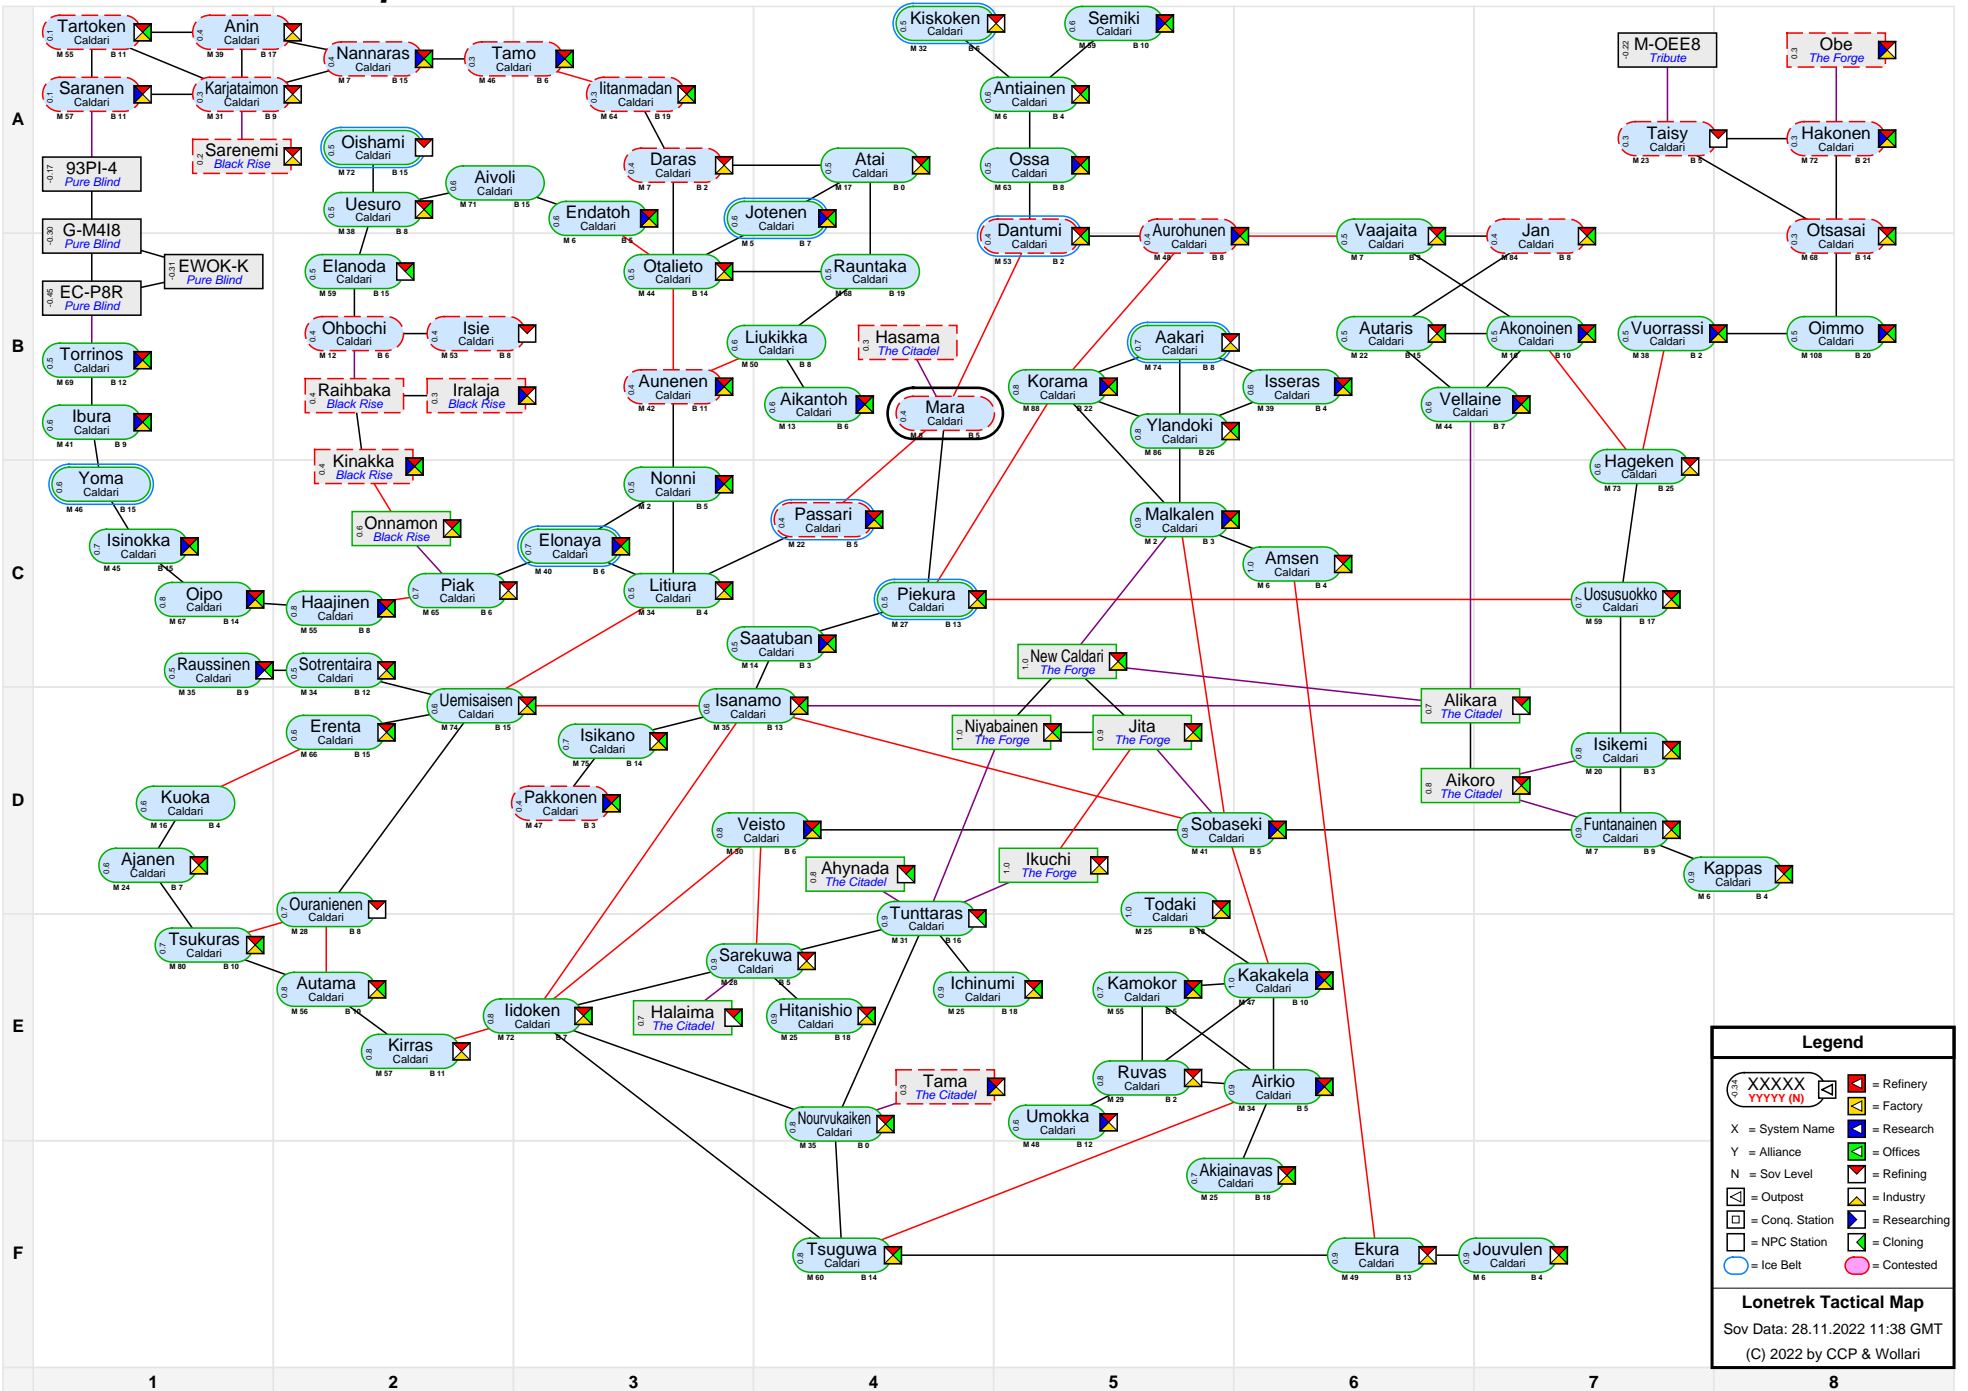

Lonetrek Tactical Map

Legend

- XXXXX YYYYY (N) = Refinery
- X = System Name
- Y = Alliance
- N = Sov Level
- [Symbol] = Outpost
- [Symbol] = Conq. Station
- [Symbol] = NPC Station
- [Symbol] = Ice Belt
- [Symbol] = Factory
- [Symbol] = Research
- [Symbol] = Offices
- [Symbol] = Refining
- [Symbol] = Industry
- [Symbol] = Researching
- [Symbol] = Cloning
- [Symbol] = Contested

Lonetrek Tactical Map
 Sov Data: 28.11.2022 11:38 GMT
 (C) 2022 by CCP & Wollari