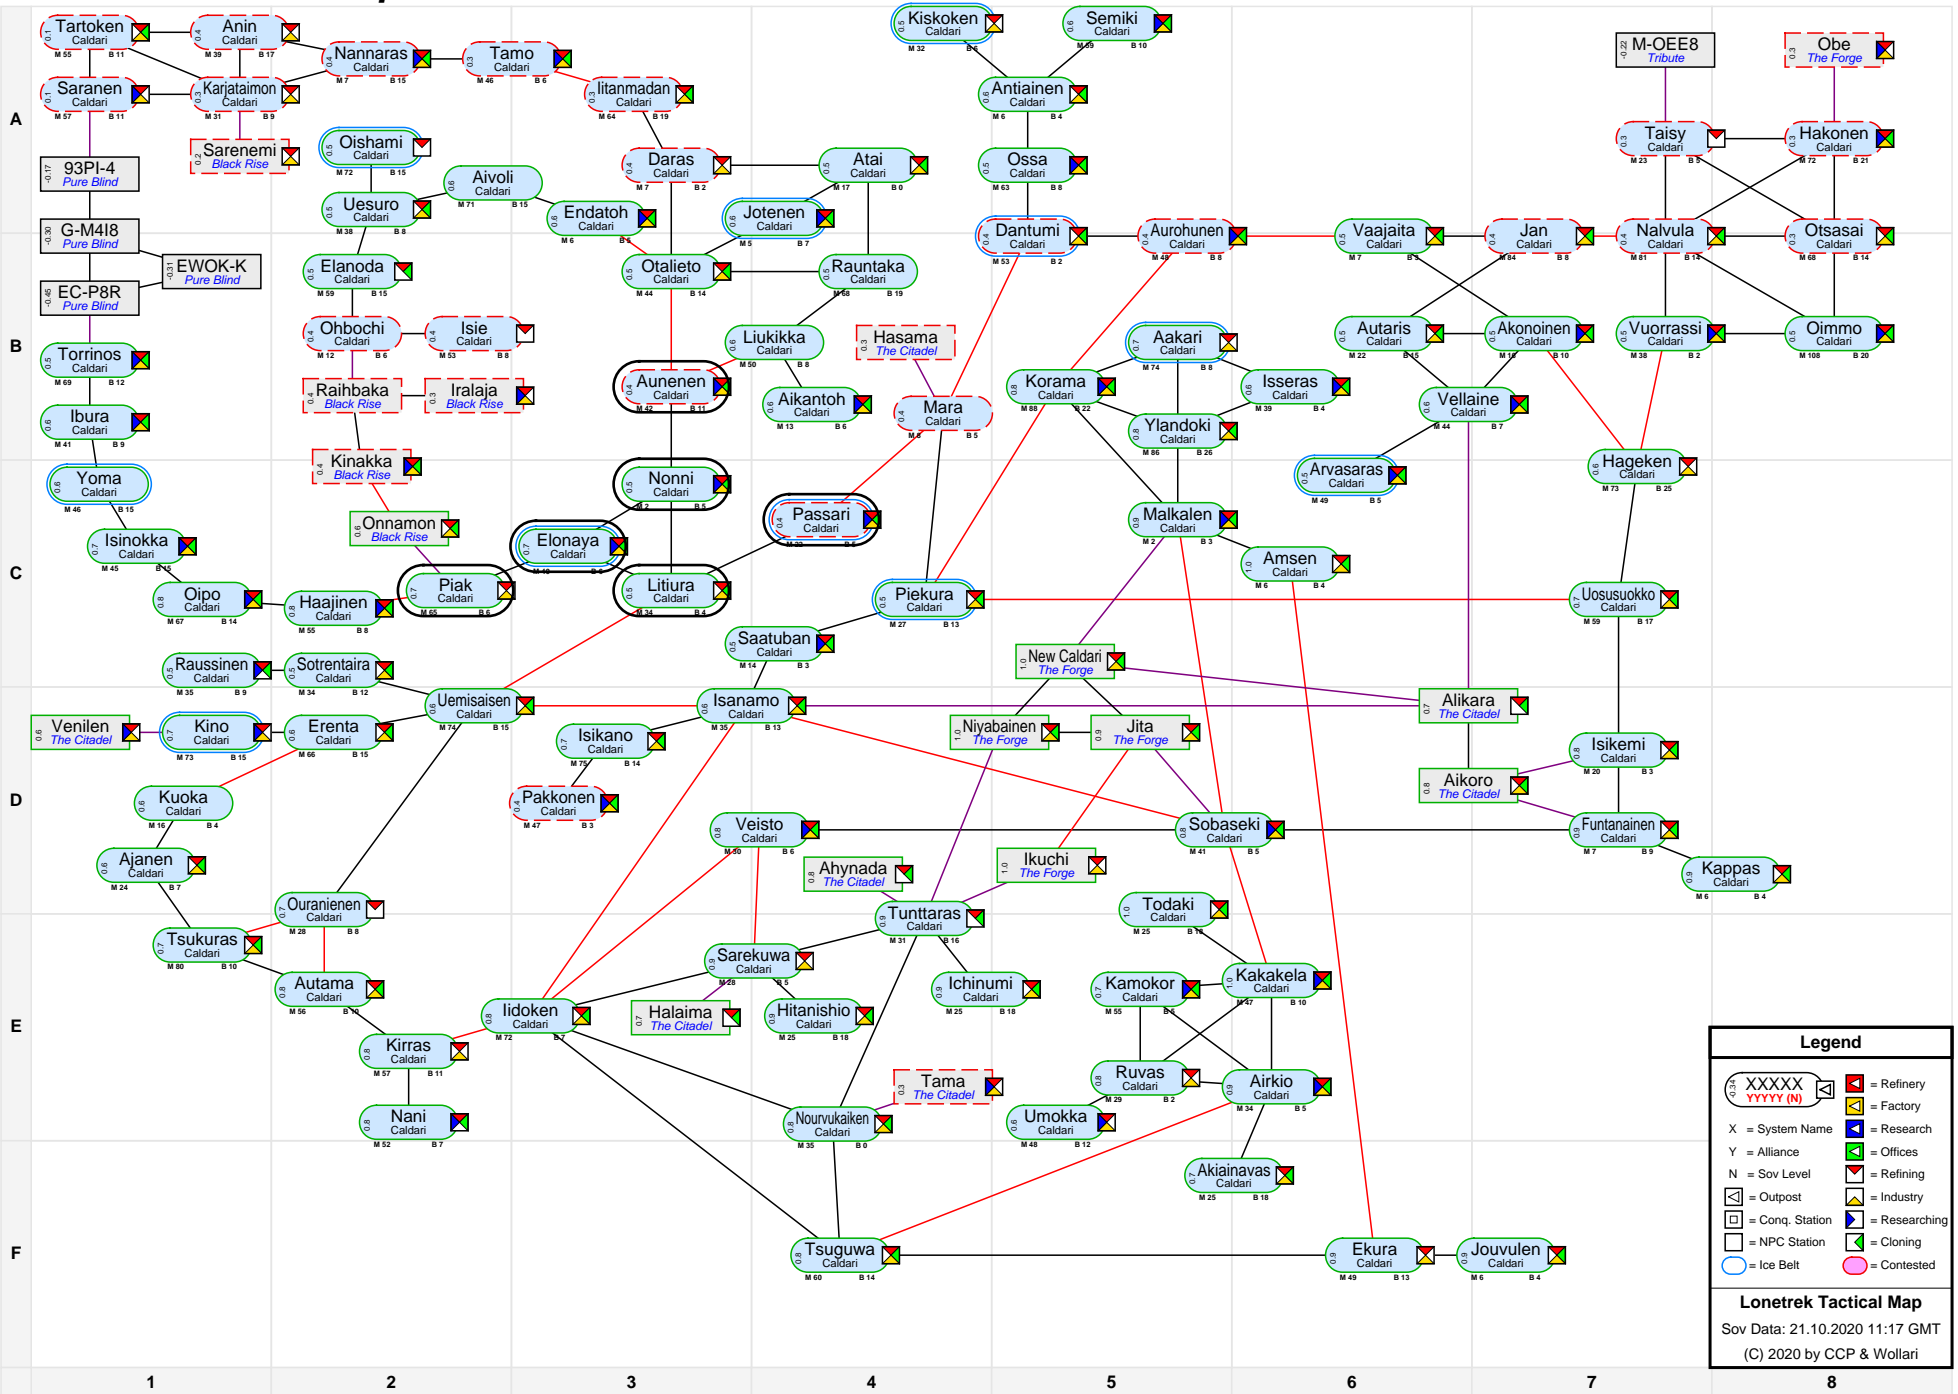

# Lonetrek Tactical Map

**Legend**

- XXXXX YYYYY (N) = Refinery
- X = System Name
- Y = Alliance
- N = Sov Level
- [Symbol] = Outpost
- [Symbol] = Conq. Station
- [Symbol] = NPC Station
- [Symbol] = Ice Belt
- [Symbol] = Contested
- [Symbol] = Factory
- [Symbol] = Research
- [Symbol] = Offices
- [Symbol] = Refining
- [Symbol] = Industry
- [Symbol] = Researching
- [Symbol] = Cloning

**Lonetrek Tactical Map**  
 Sov Data: 21.10.2020 11:17 GMT  
 (C) 2020 by CCP & Wollari