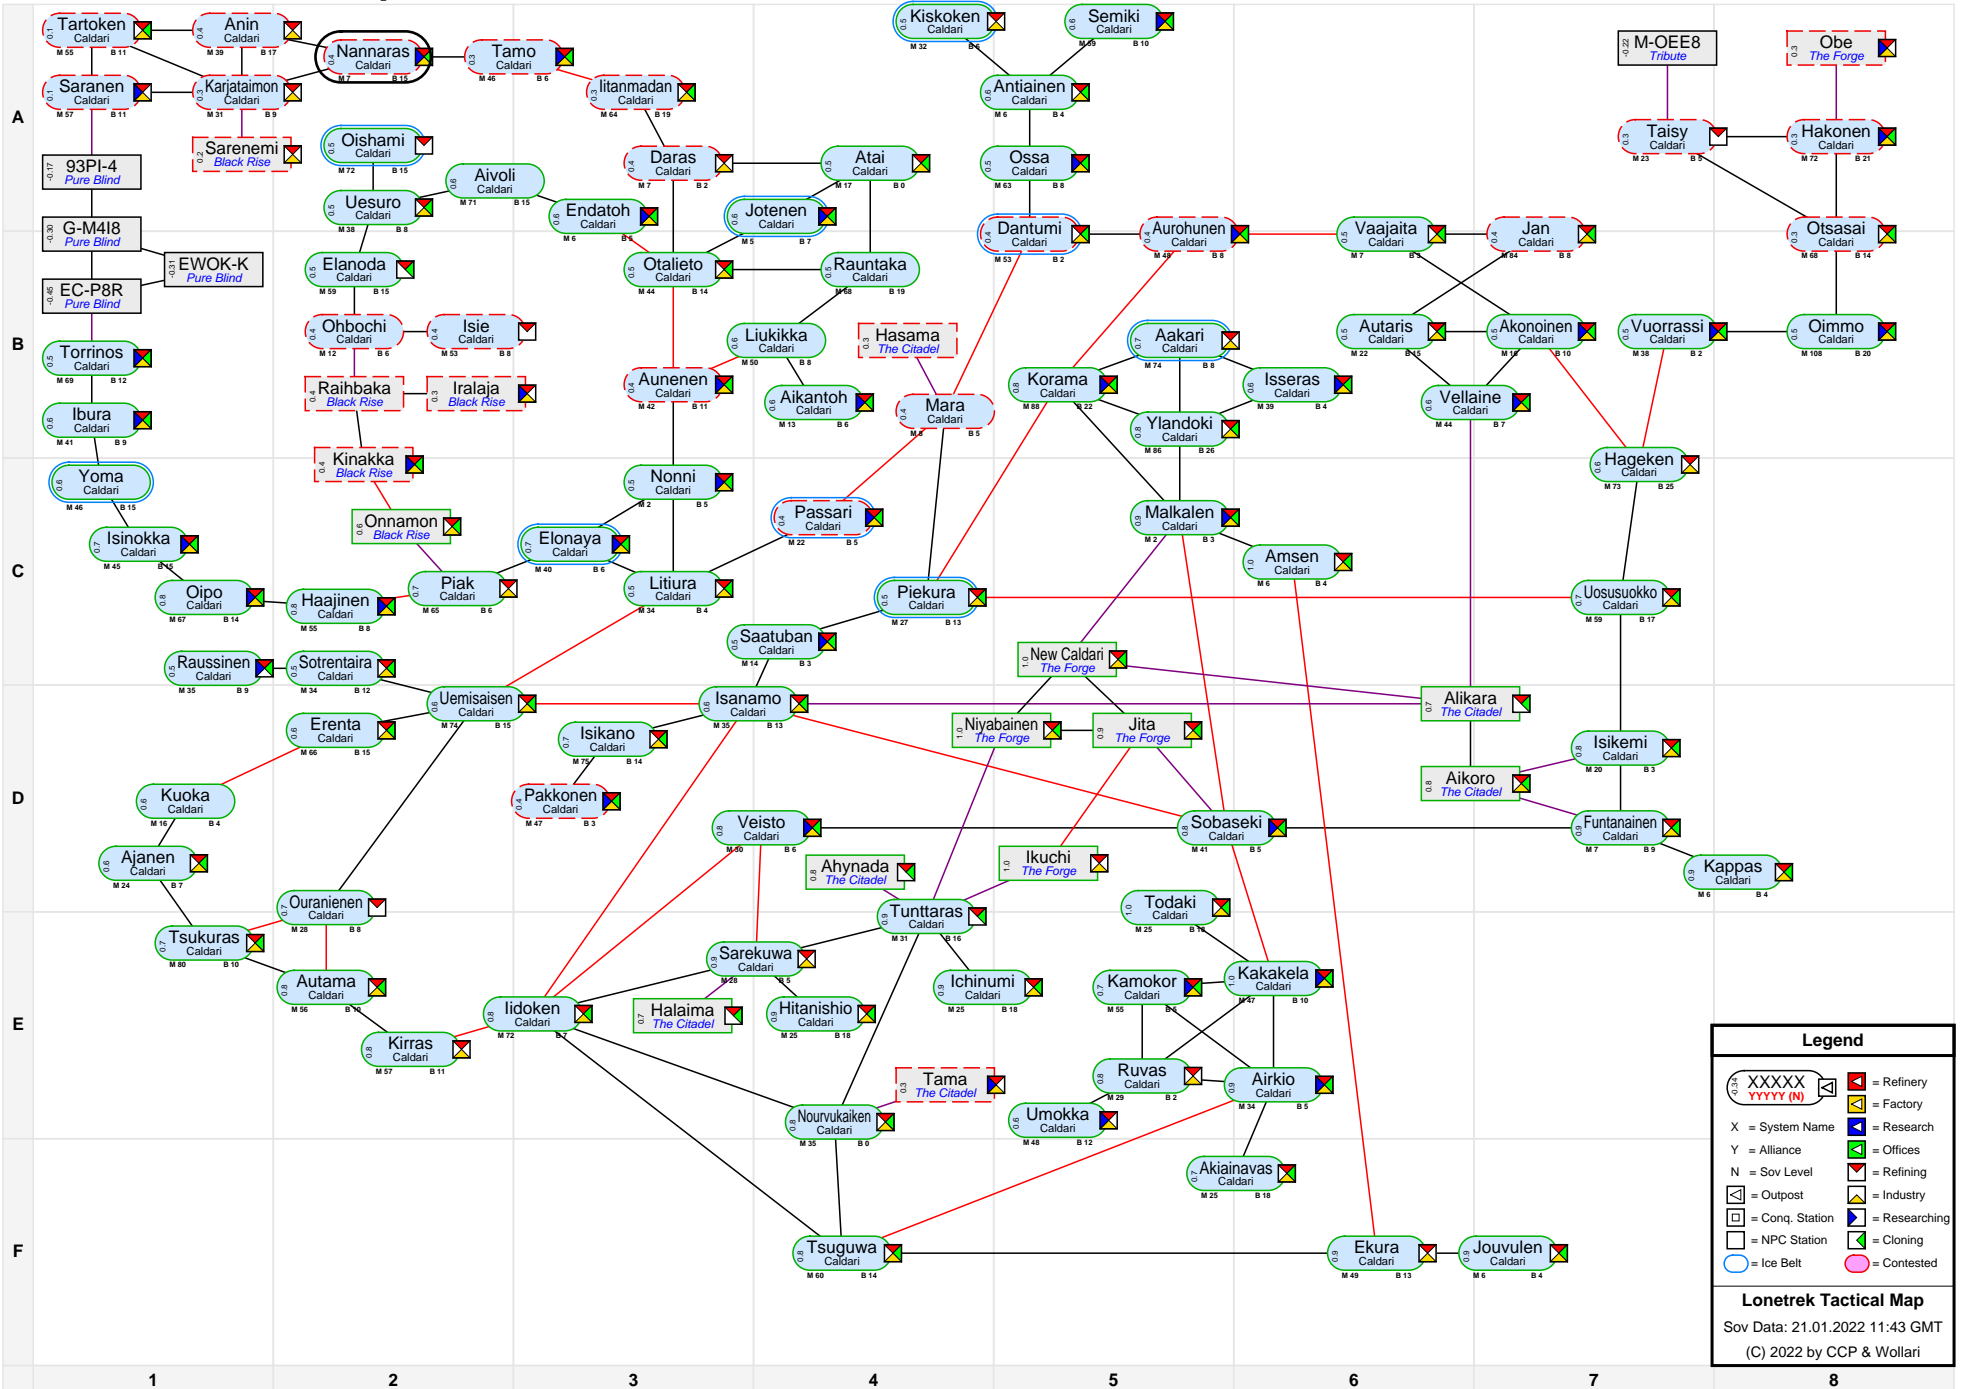

Lonetrek Tactical Map

Legend

- XXXXX YYYYY (N) = Refinery
- X = System Name
- Y = Alliance
- N = Sov Level
- O = Outpost
- C = Conq. Station
- R = Researching
- I = Industry
- M = NPC Station
- I (circle) = Ice Belt
- C (circle) = Contested
- Red square with X = Refinery
- Yellow square with Y = Factory
- Blue square with X = Research
- Blue square with Y = Offices
- Red square with N = Refining
- Blue square with O = Outpost
- Blue square with C = Conq. Station
- Blue square with R = Researching
- Blue square with I = Industry
- Blue square with M = NPC Station
- Blue circle with I = Ice Belt
- Pink circle with C = Contested

Lonetrek Tactical Map
 Sov Data: 21.01.2022 11:43 GMT
 (C) 2022 by CCP & Wollari