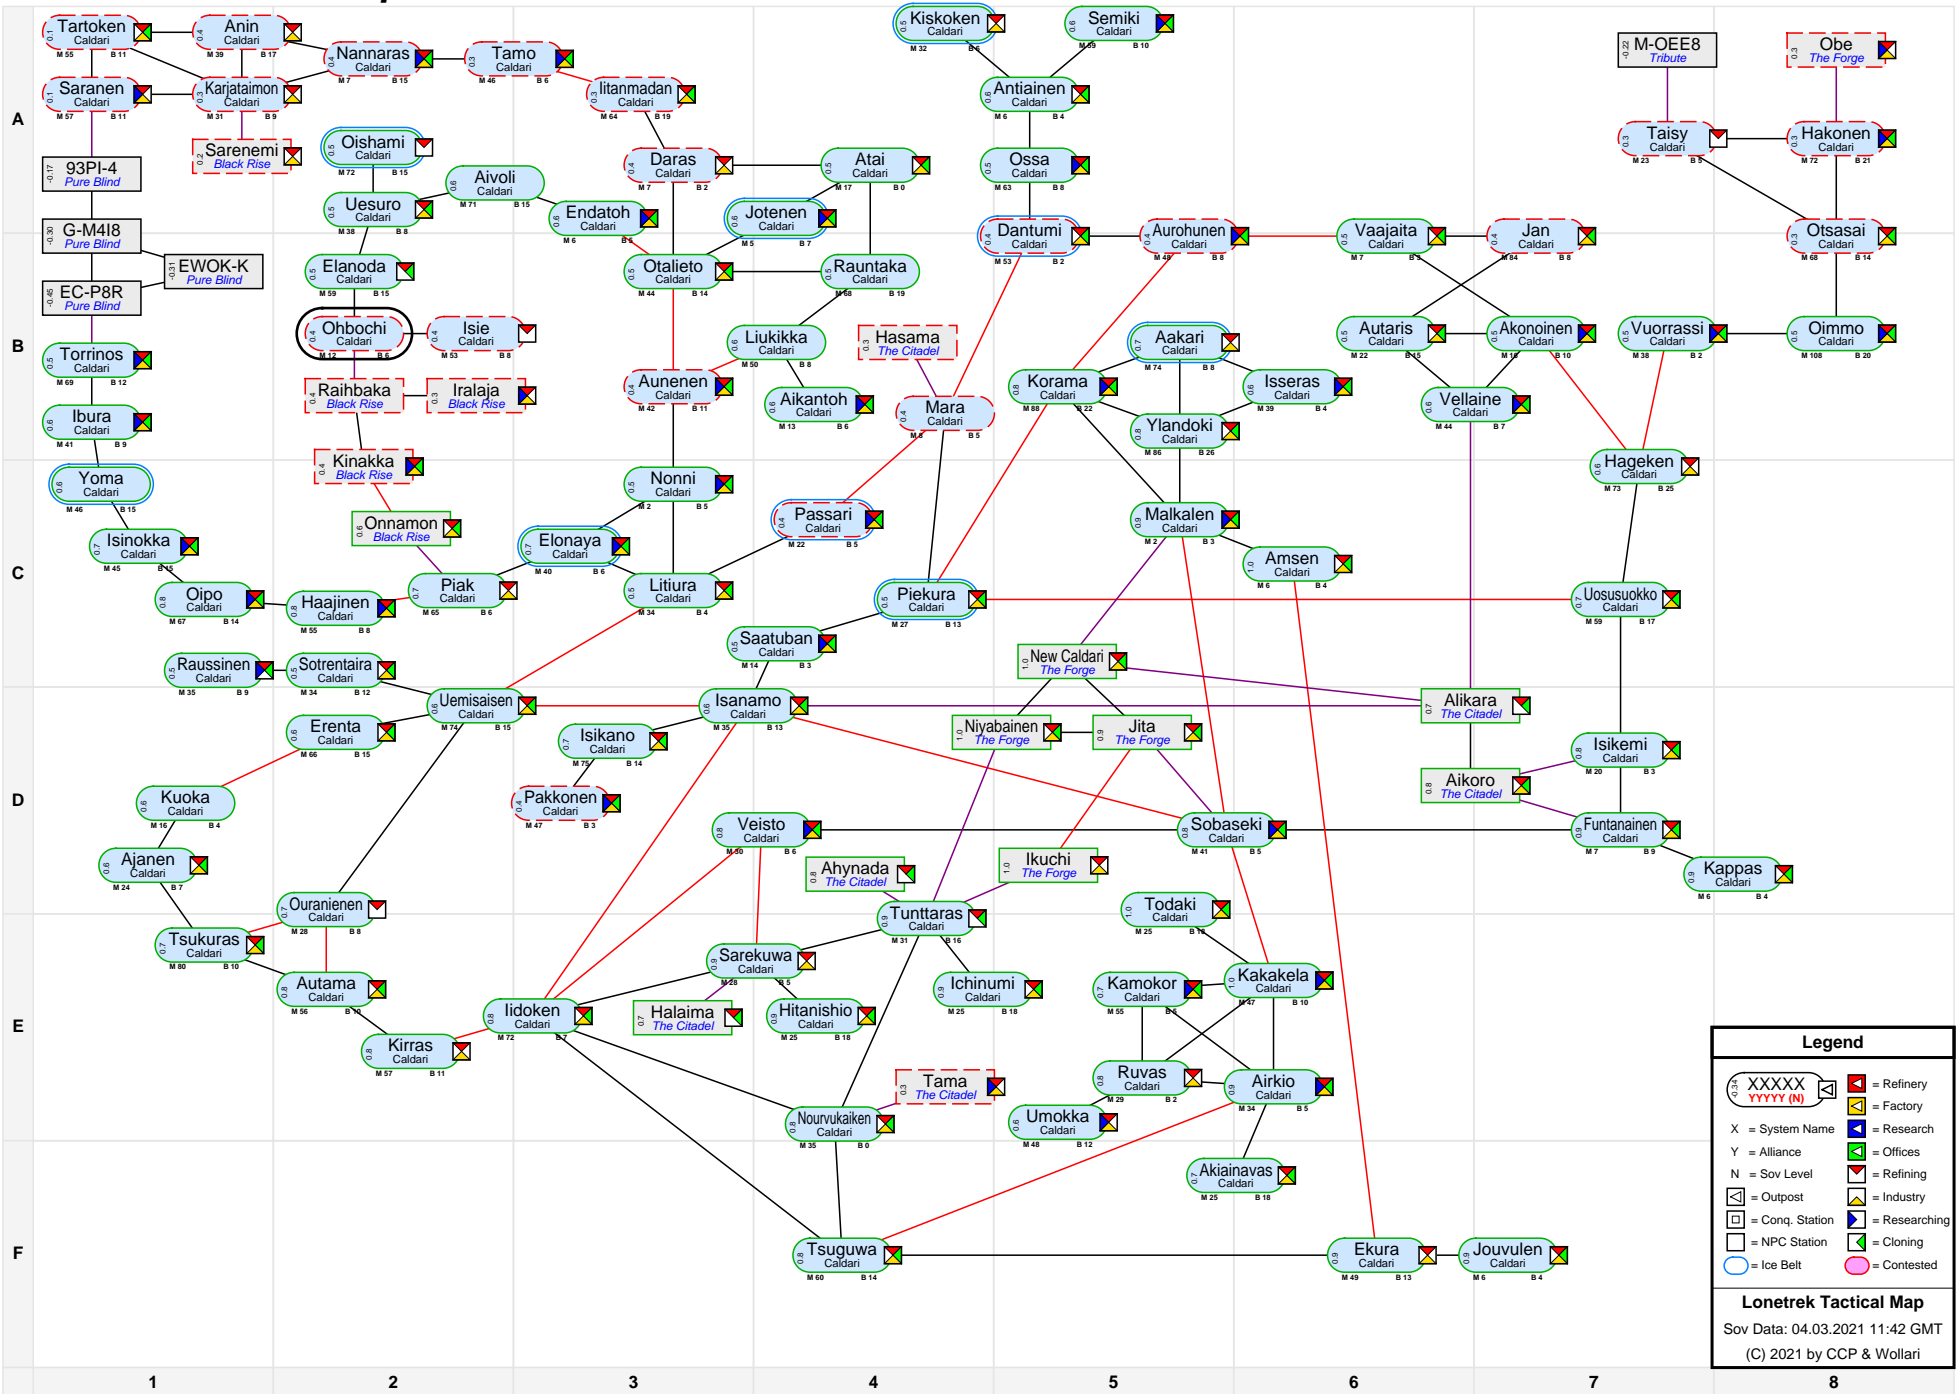

Lonetrek Tactical Map

Legend

- XXXXX YYYYY (N) = Refinery
- X = System Name
- Y = Alliance
- N = Sov Level
- [Icon] = Outpost
- [Icon] = Conq. Station
- [Icon] = NPC Station
- [Icon] = Ice Belt
- [Icon] = Contested
- [Icon] = Factory
- [Icon] = Research
- [Icon] = Offices
- [Icon] = Refining
- [Icon] = Industry
- [Icon] = Researching
- [Icon] = Cloning

Lonetrek Tactical Map
 Sov Data: 04.03.2021 11:42 GMT
 (C) 2021 by CCP & Wollari