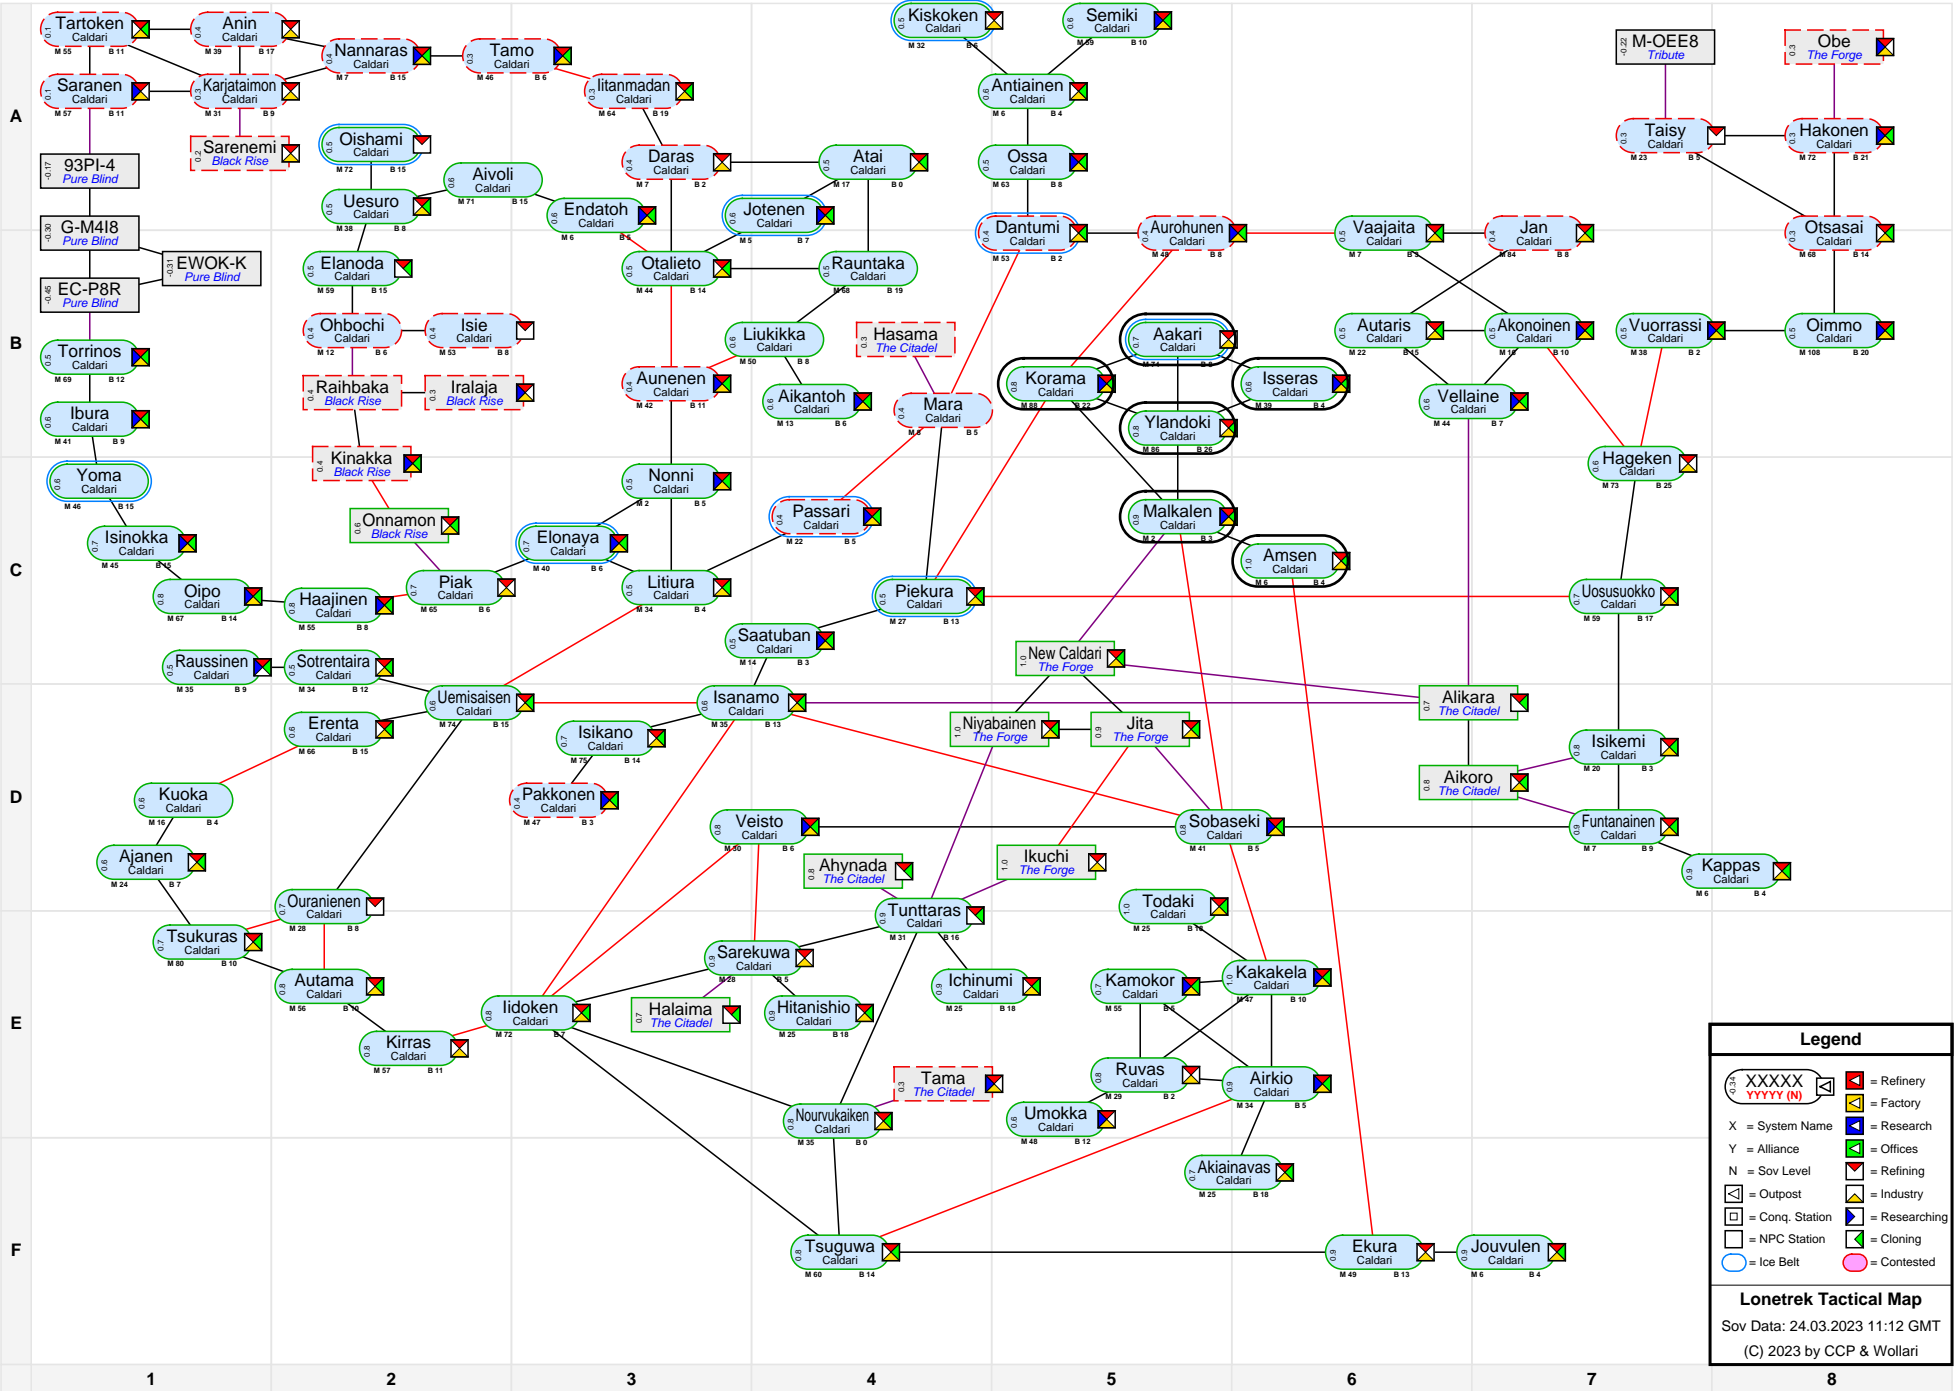

# Lonetrek Tactical Map

**Legend**

- XXXXX (with icons) = Refinery
- YYYY (N) (with icon) = Factory
- X = System Name
- Y = Alliance
- N = Sov Level
- [Icon] = Outpost
- [Icon] = Industry
- [Icon] = Conq. Station
- [Icon] = Researching
- [Icon] = NPC Station
- [Icon] = Cloning
- [Icon] = Contested

**Lonetrek Tactical Map**  
 Sov Data: 24.03.2023 11:12 GMT  
 (C) 2023 by CCP & Wollari