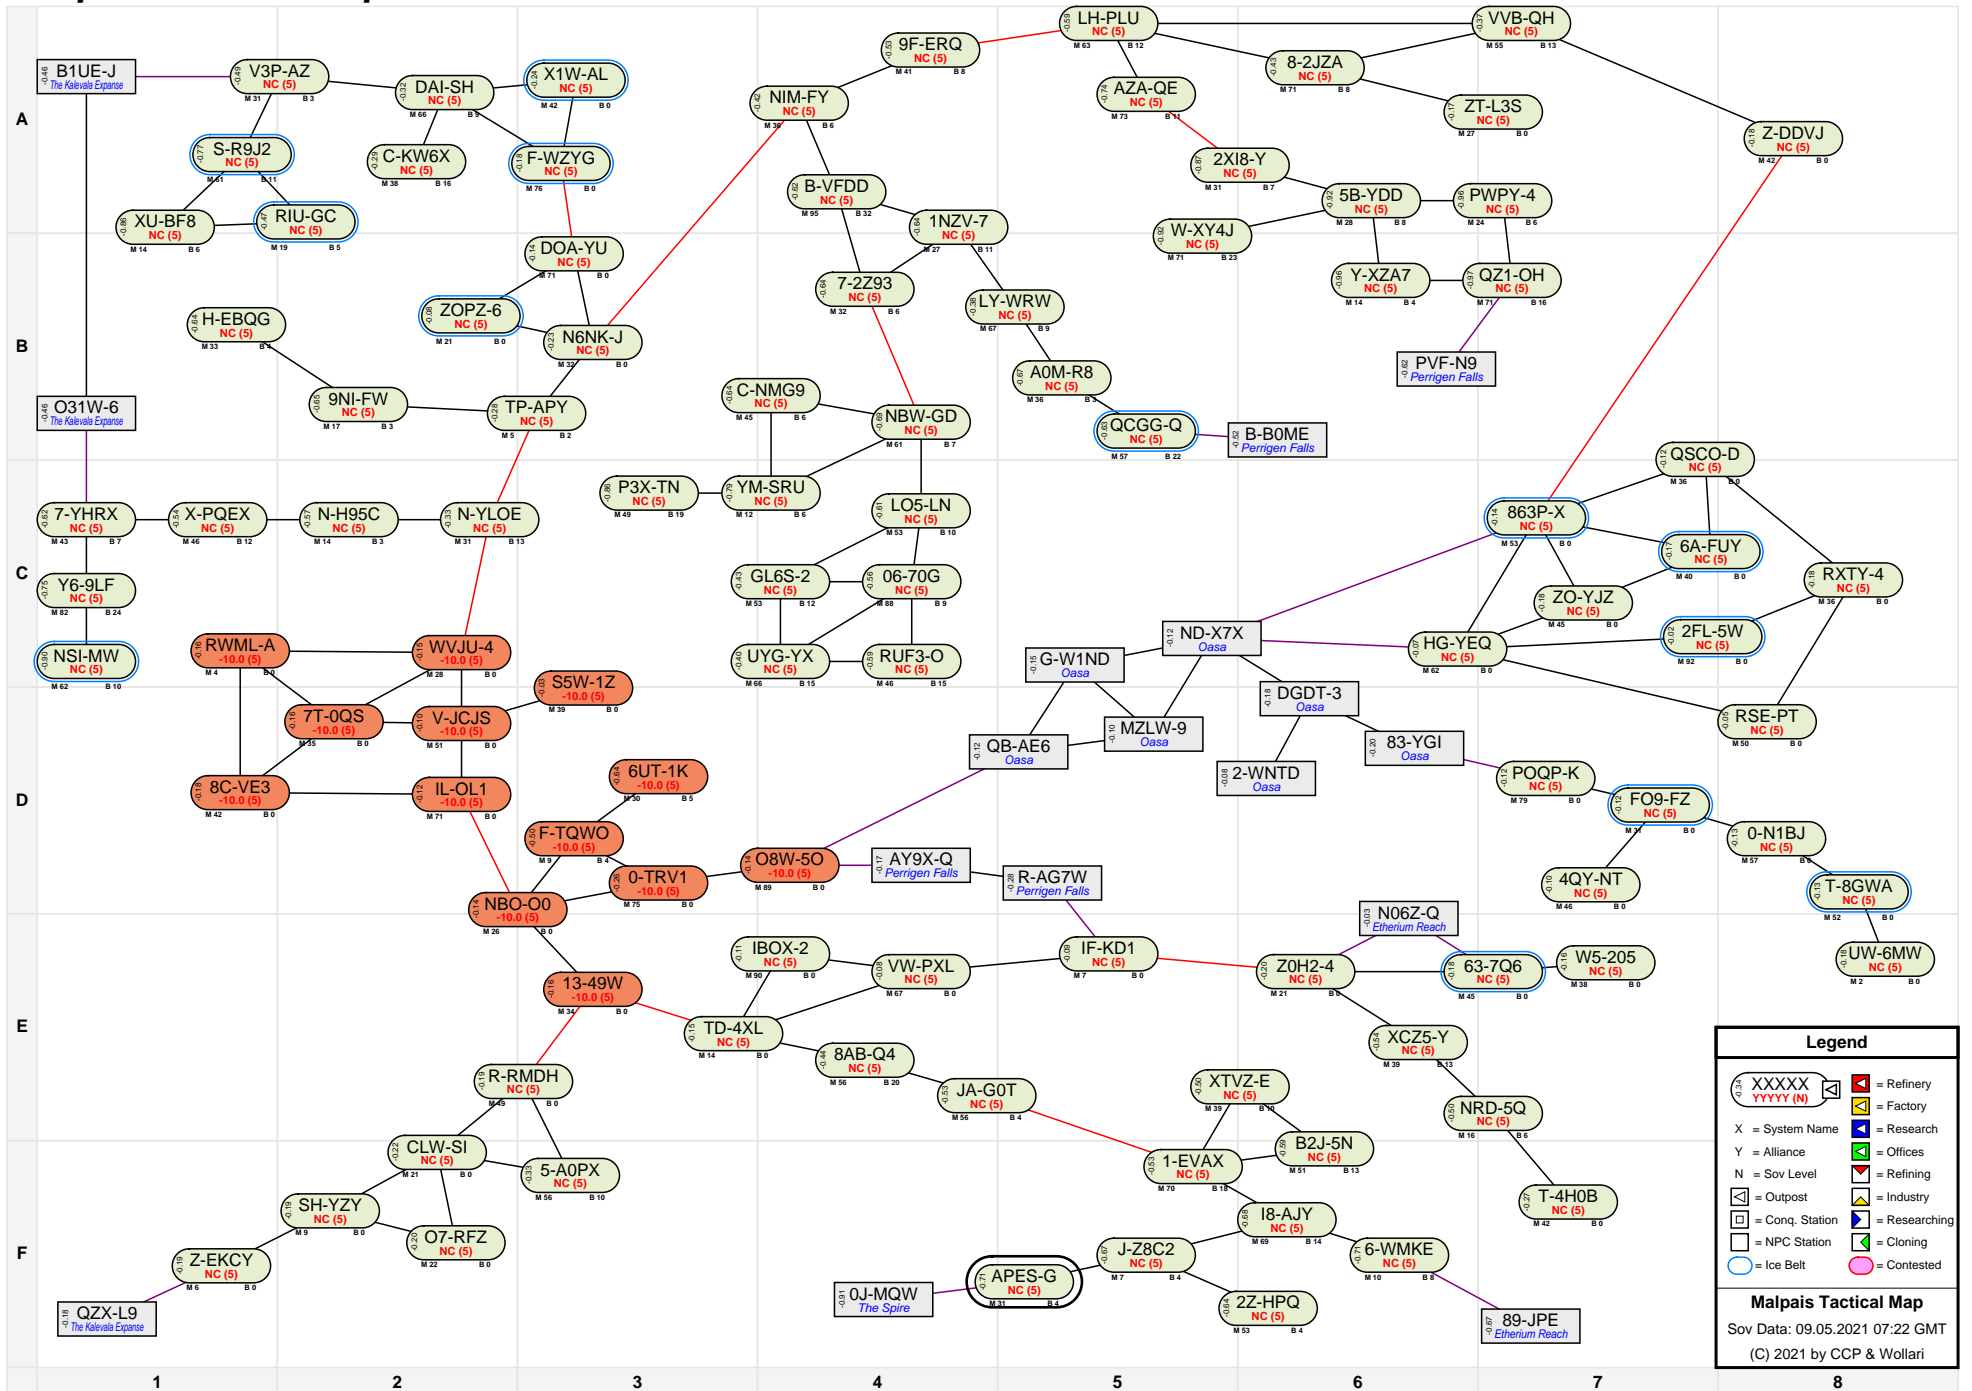

Malpais Tactical Map

Legend

- XXXXX (with red square) = Refinery
- YYYYY (with yellow square) = Factory
- X = System Name
- Y = Alliance
- N = Sov Level
- [Square with border] = Outpost
- [Square with border] = Conq. Station
- [Square with border] = NPC Station
- (with blue border) = Ice Belt
- (with pink border) = Contested
- [Green square] = Research
- [Blue square] = Offices
- [Red square] = Refining
- [Yellow square] = Industry
- [Green square] = Researching
- [Green square] = Cloning

Malpais Tactical Map
 Sov Data: 09.05.2021 07:22 GMT
 (C) 2021 by CCP & Wollari