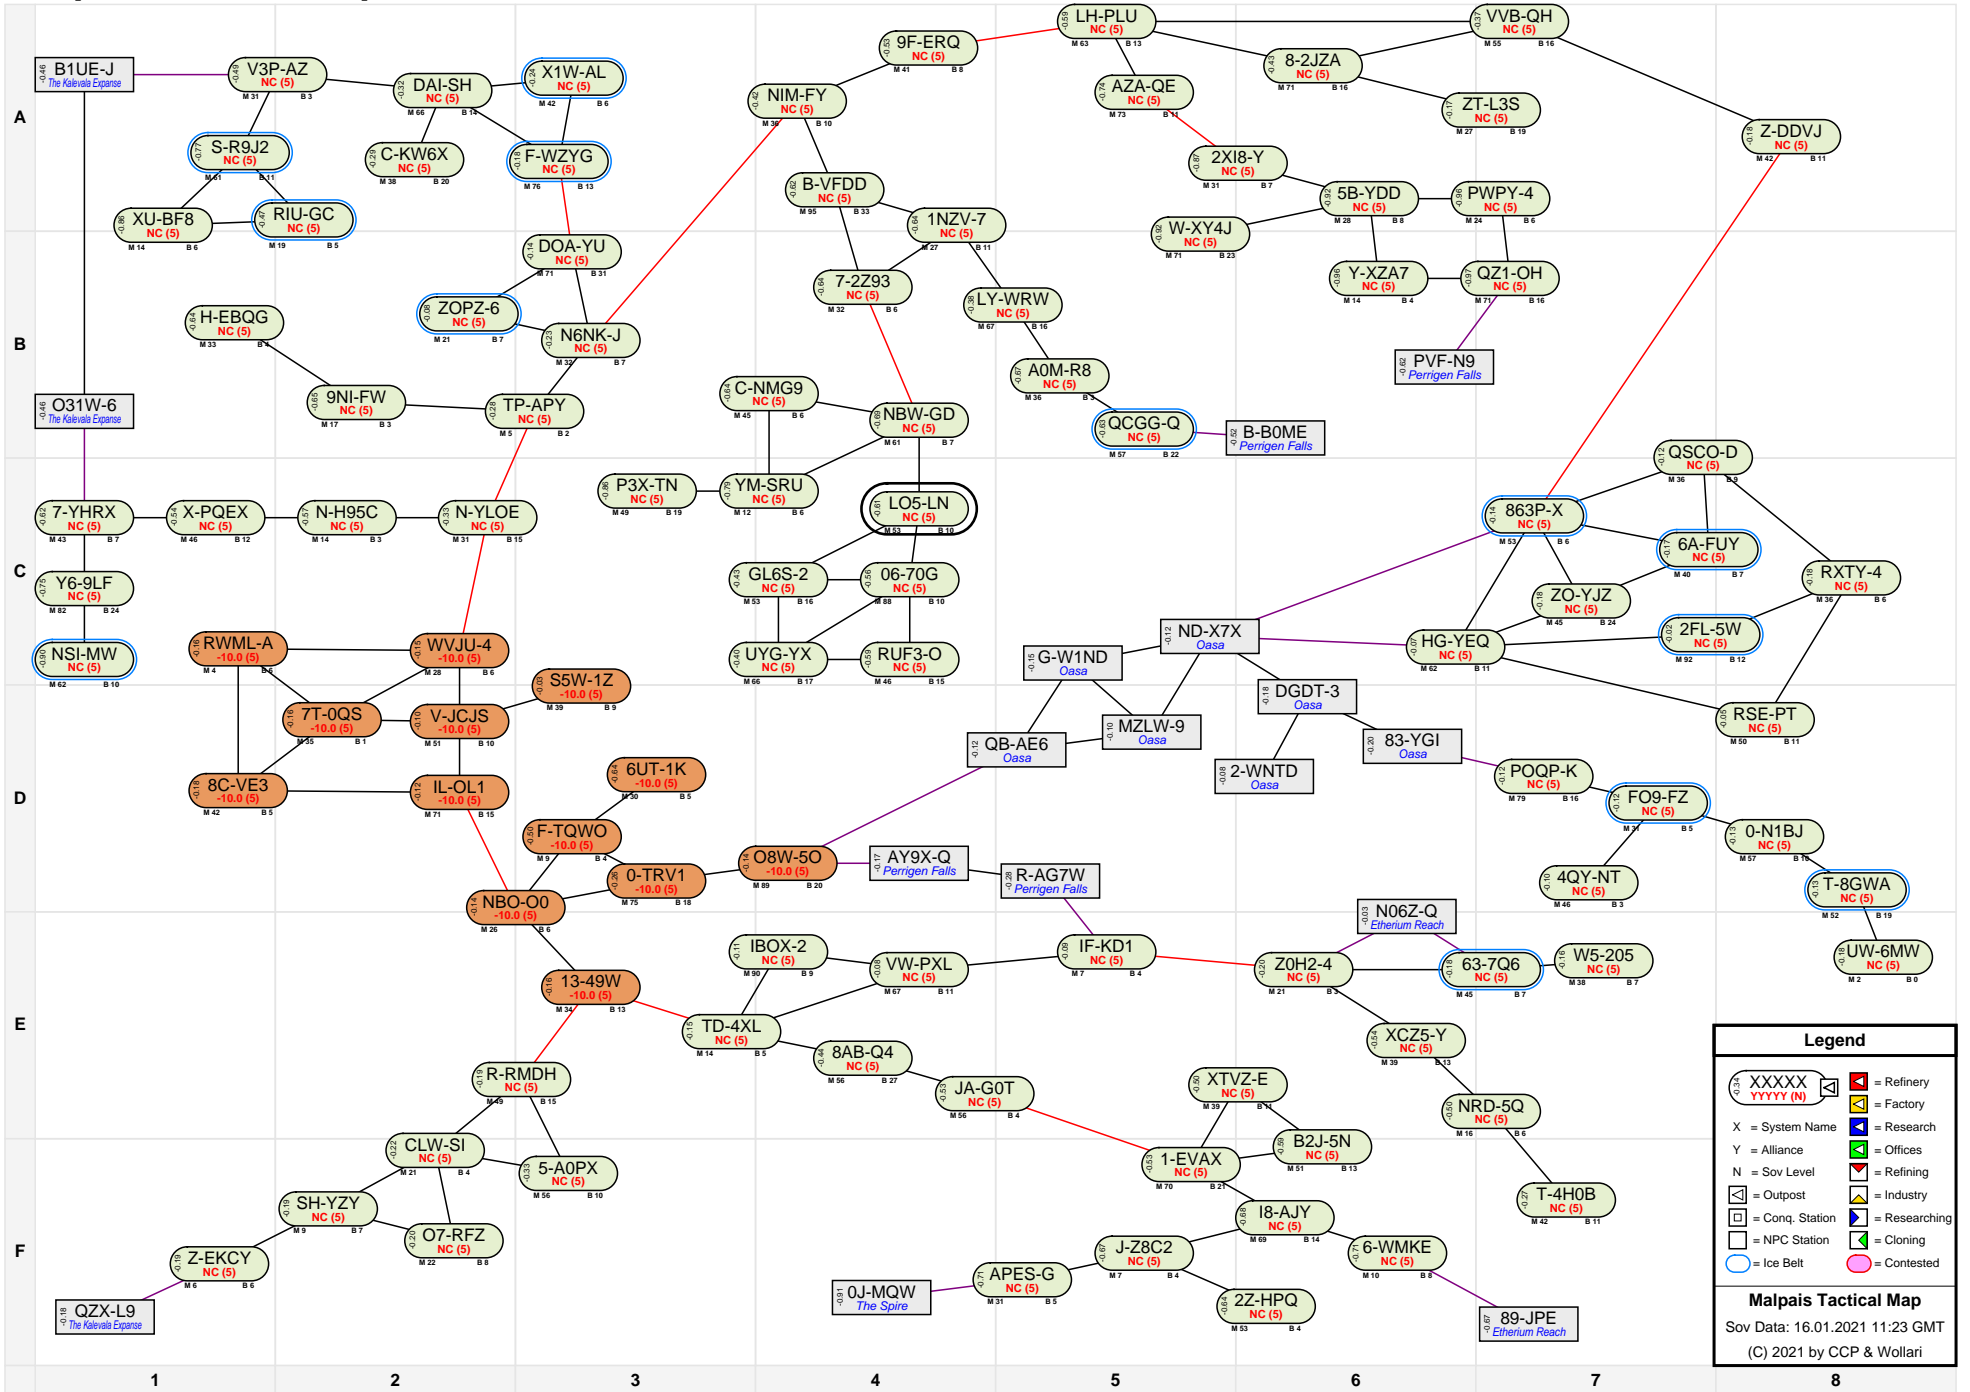

Malpais Tactical Map

Legend

- XXXXX (blue circle) = Research
- YYYYY (N) (blue square) = Offices
- X = System Name
- Y = Alliance
- N = Sov Level
- [Square with border] = Outpost
- [Square with border] = Conq. Station
- [Square with border] = NPC Station
- (Blue circle) = Ice Belt
- (Pink circle) = Contested
- [Red square] = Refinery
- [Yellow square] = Factory
- [Blue square] = Research
- [Green square] = Offices
- [Red square] = Refining
- [Yellow square] = Industry
- [Blue square] = Researching
- [Green square] = Cloning

Malpais Tactical Map
 Sov Data: 16.01.2021 11:23 GMT
 (C) 2021 by CCP & Wollari