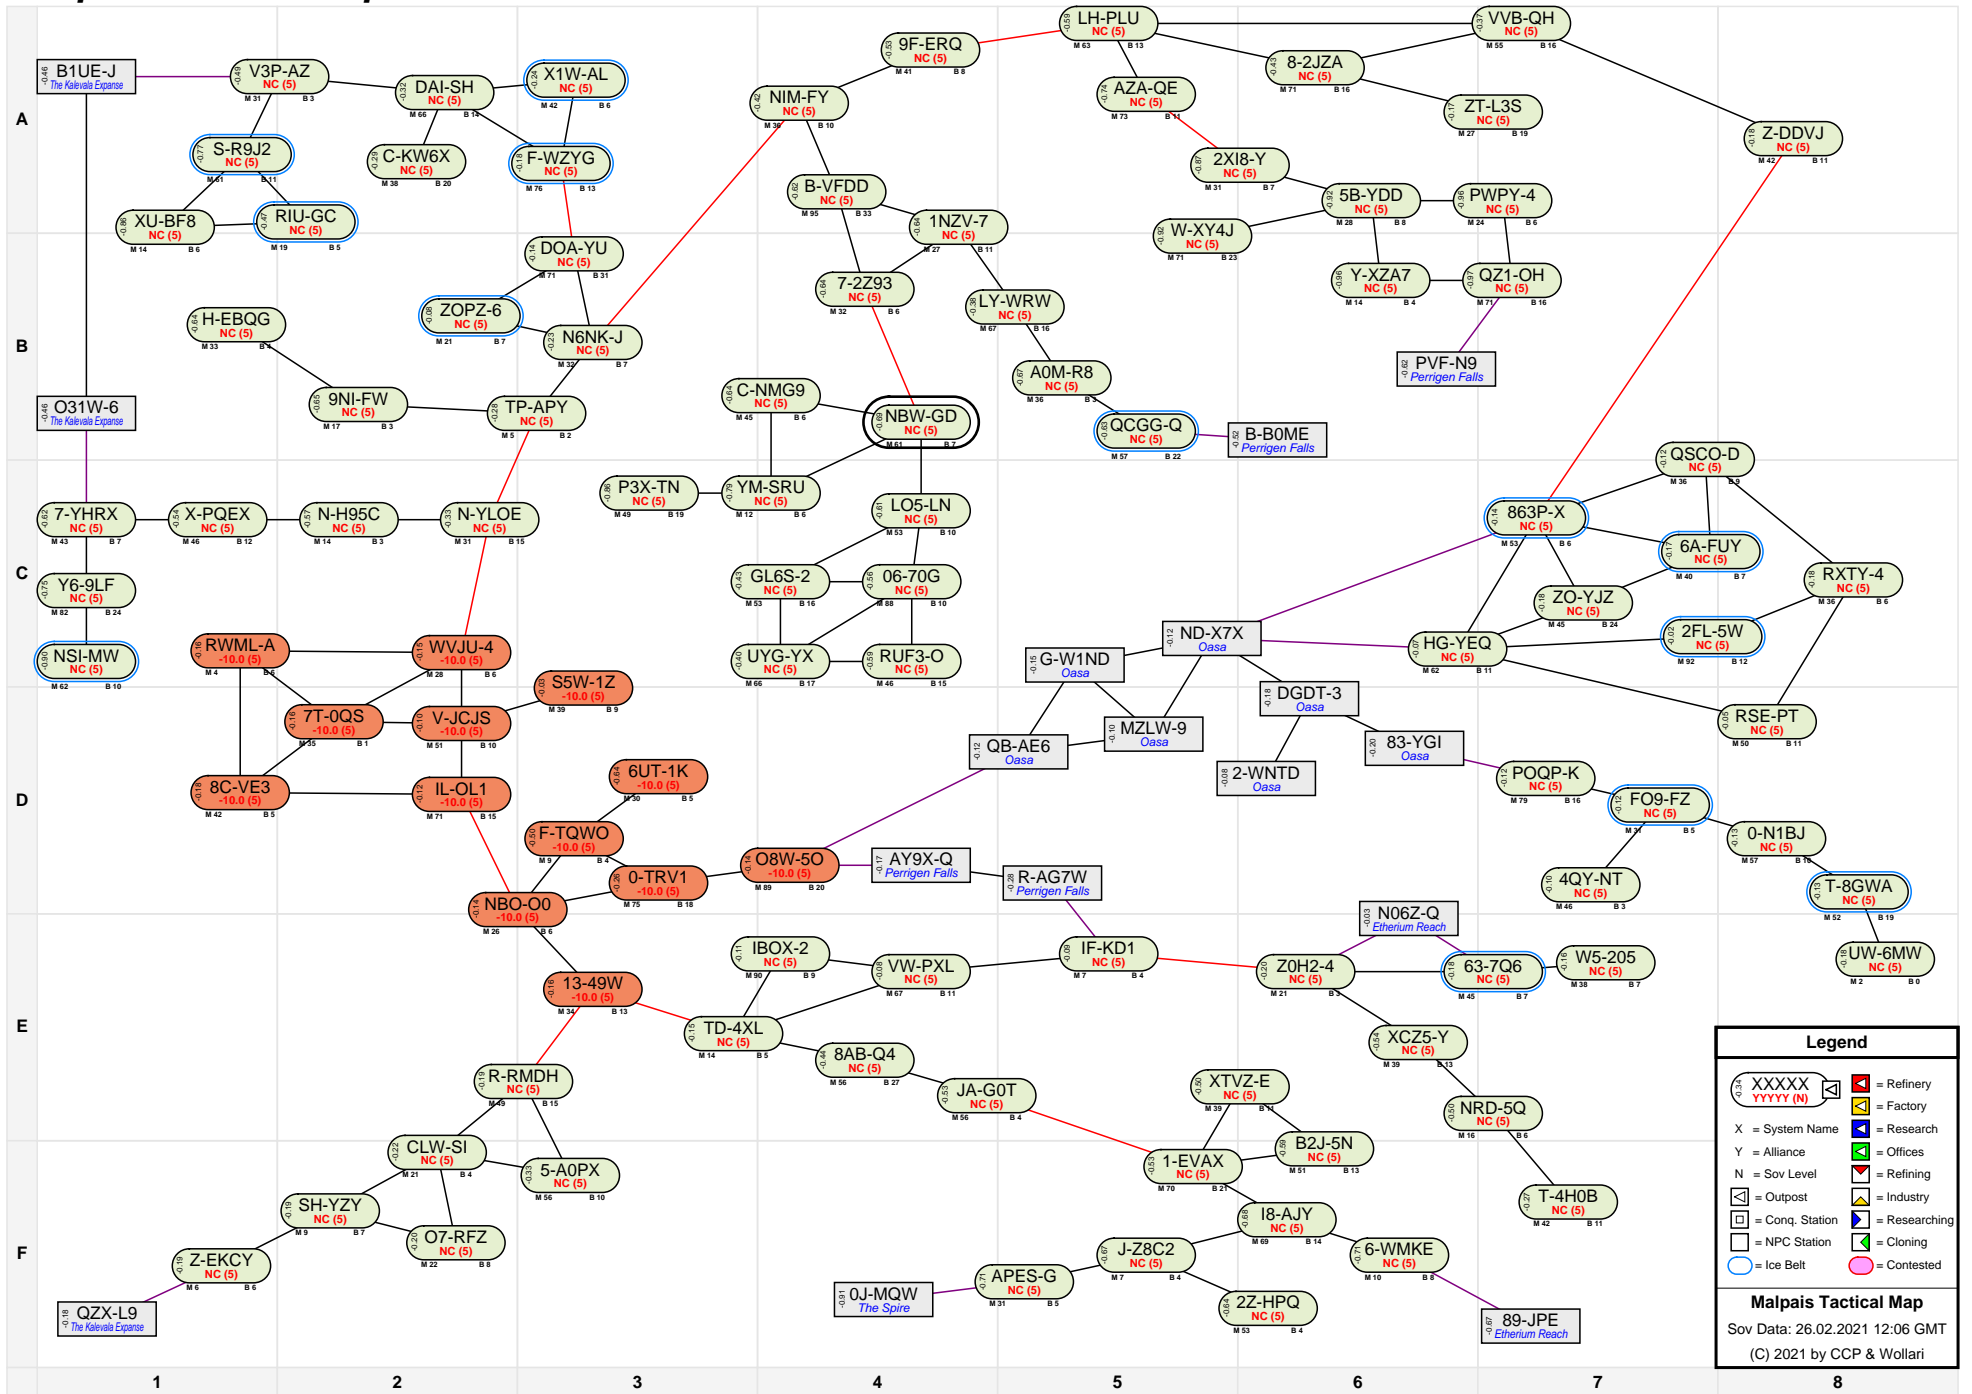

# Malpais Tactical Map

**Legend**

- XXXXX (red) = Refinery
- YYYYY (N) (yellow) = Factory
- X = System Name
- Y = Alliance
- N = Sov Level
- [Square with border] = Outpost
- [Square with border] = Conq. Station
- [Square with border] = NPC Station
- (Blue circle) = Ice Belt
- (Pink circle) = Contested
- [Blue square] = Research
- [Green square] = Offices
- [Red square] = Refining
- [Yellow square] = Industry
- [Blue square] = Researching
- [Green square] = Cloning

**Malpais Tactical Map**  
 Sov Data: 26.02.2021 12:06 GMT  
 (C) 2021 by CCP & Wollari