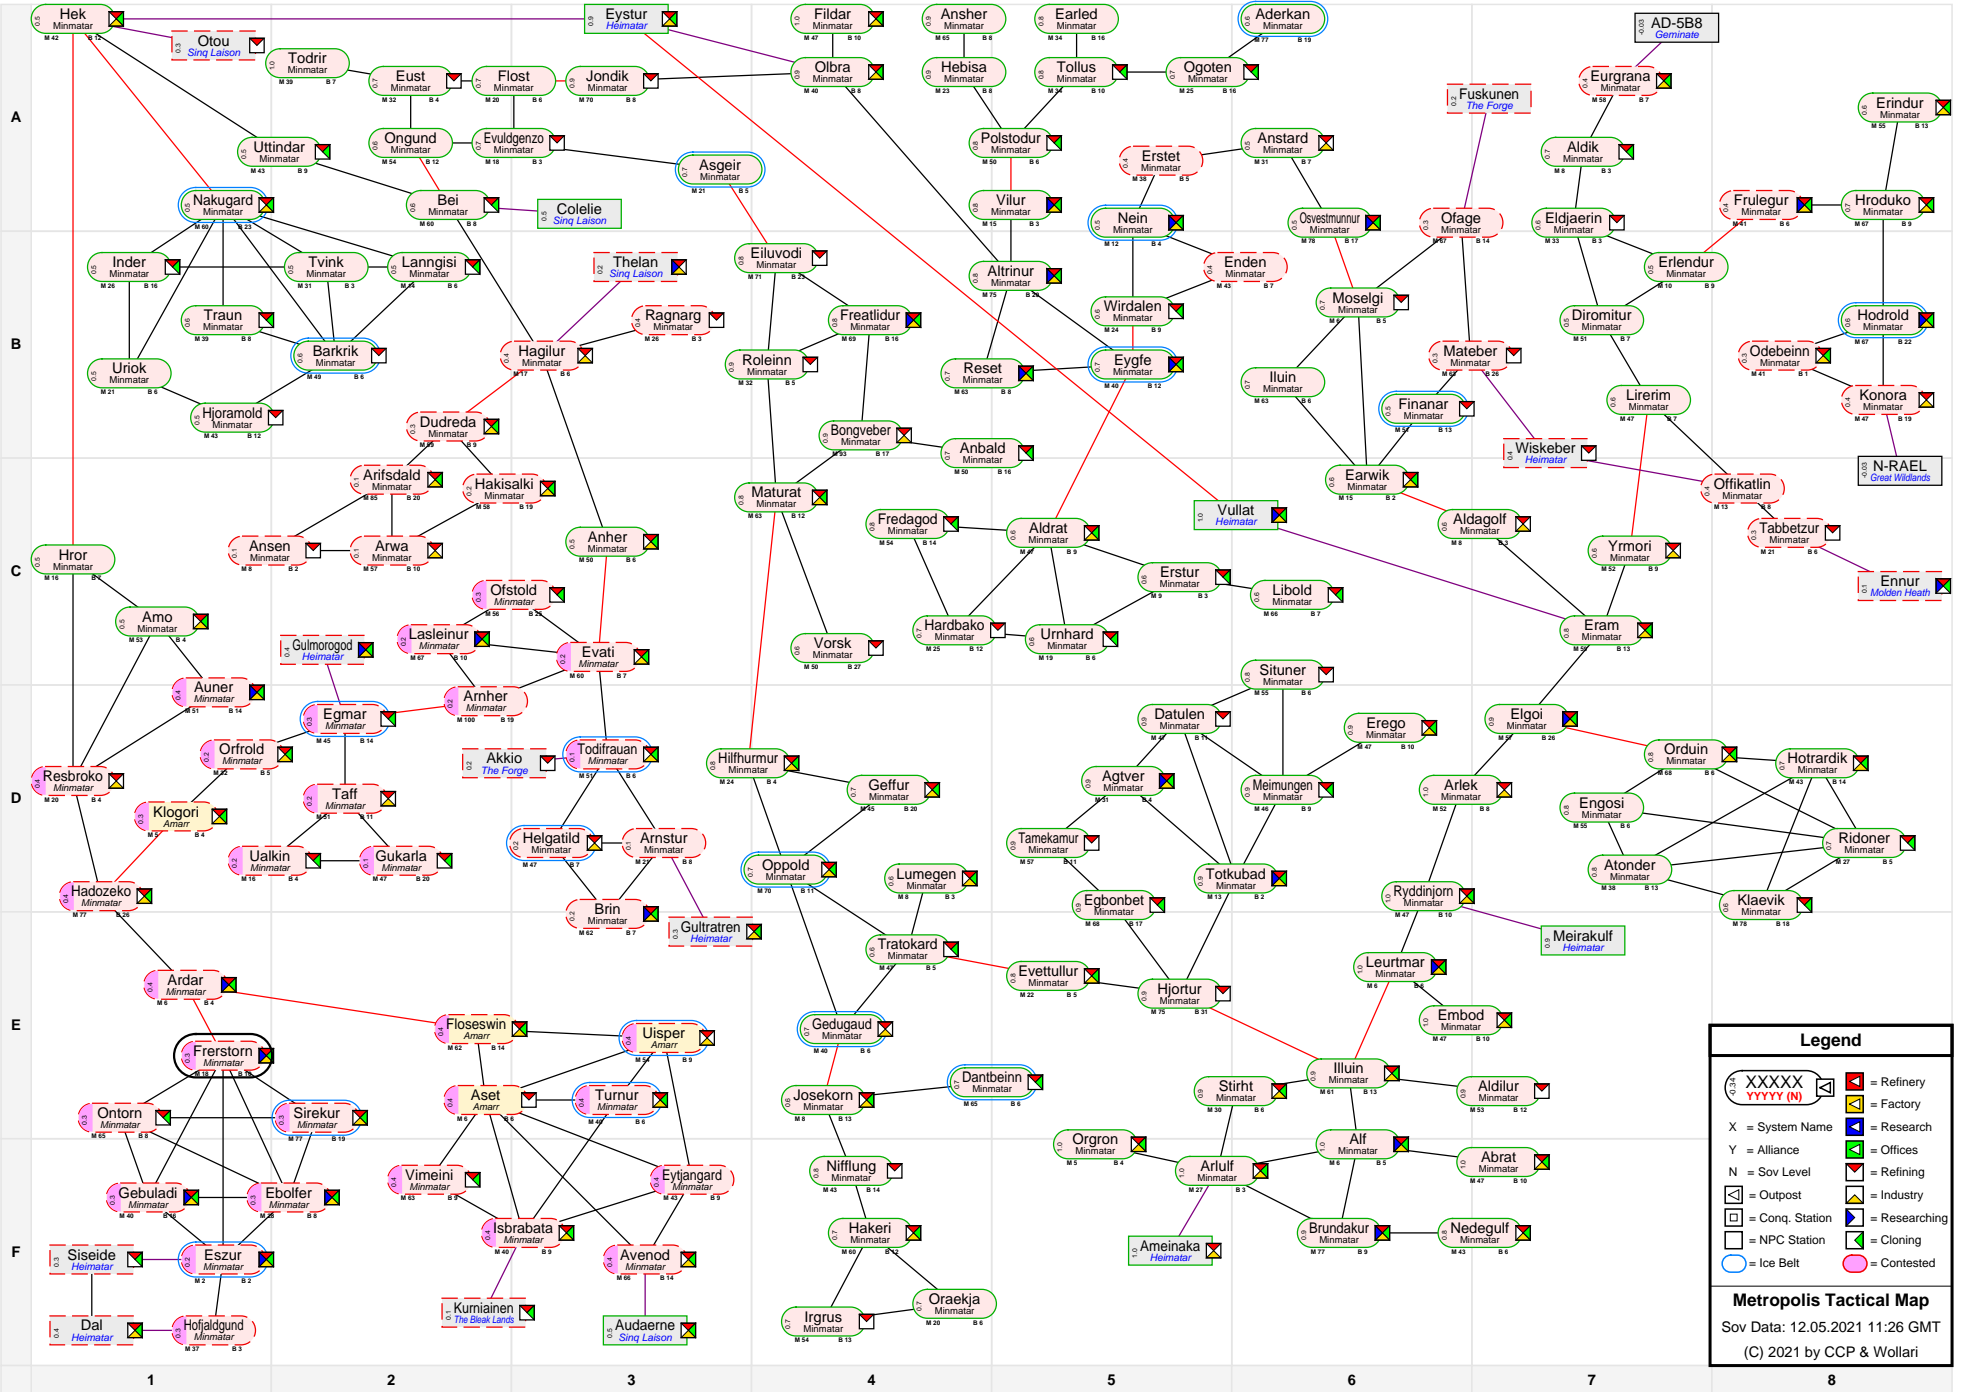

Metropolis Tactical Map

Legend

- XXXXX (C) (F) (R) (O) (S) (C) (N) (I) = Refinery
- XXXXX (C) (F) (R) (O) (S) (C) (N) (I) = Factory
- X = System Name
- Y = Alliance
- N = Sov Level
- (C) = Outpost
- (C) = Conq. Station
- (N) = NPC Station
- (C) = Cloning
- (C) = Contested

Metropolis Tactical Map
 Sov Data: 12.05.2021 11:26 GMT
 (C) 2021 by CCP & Wollari