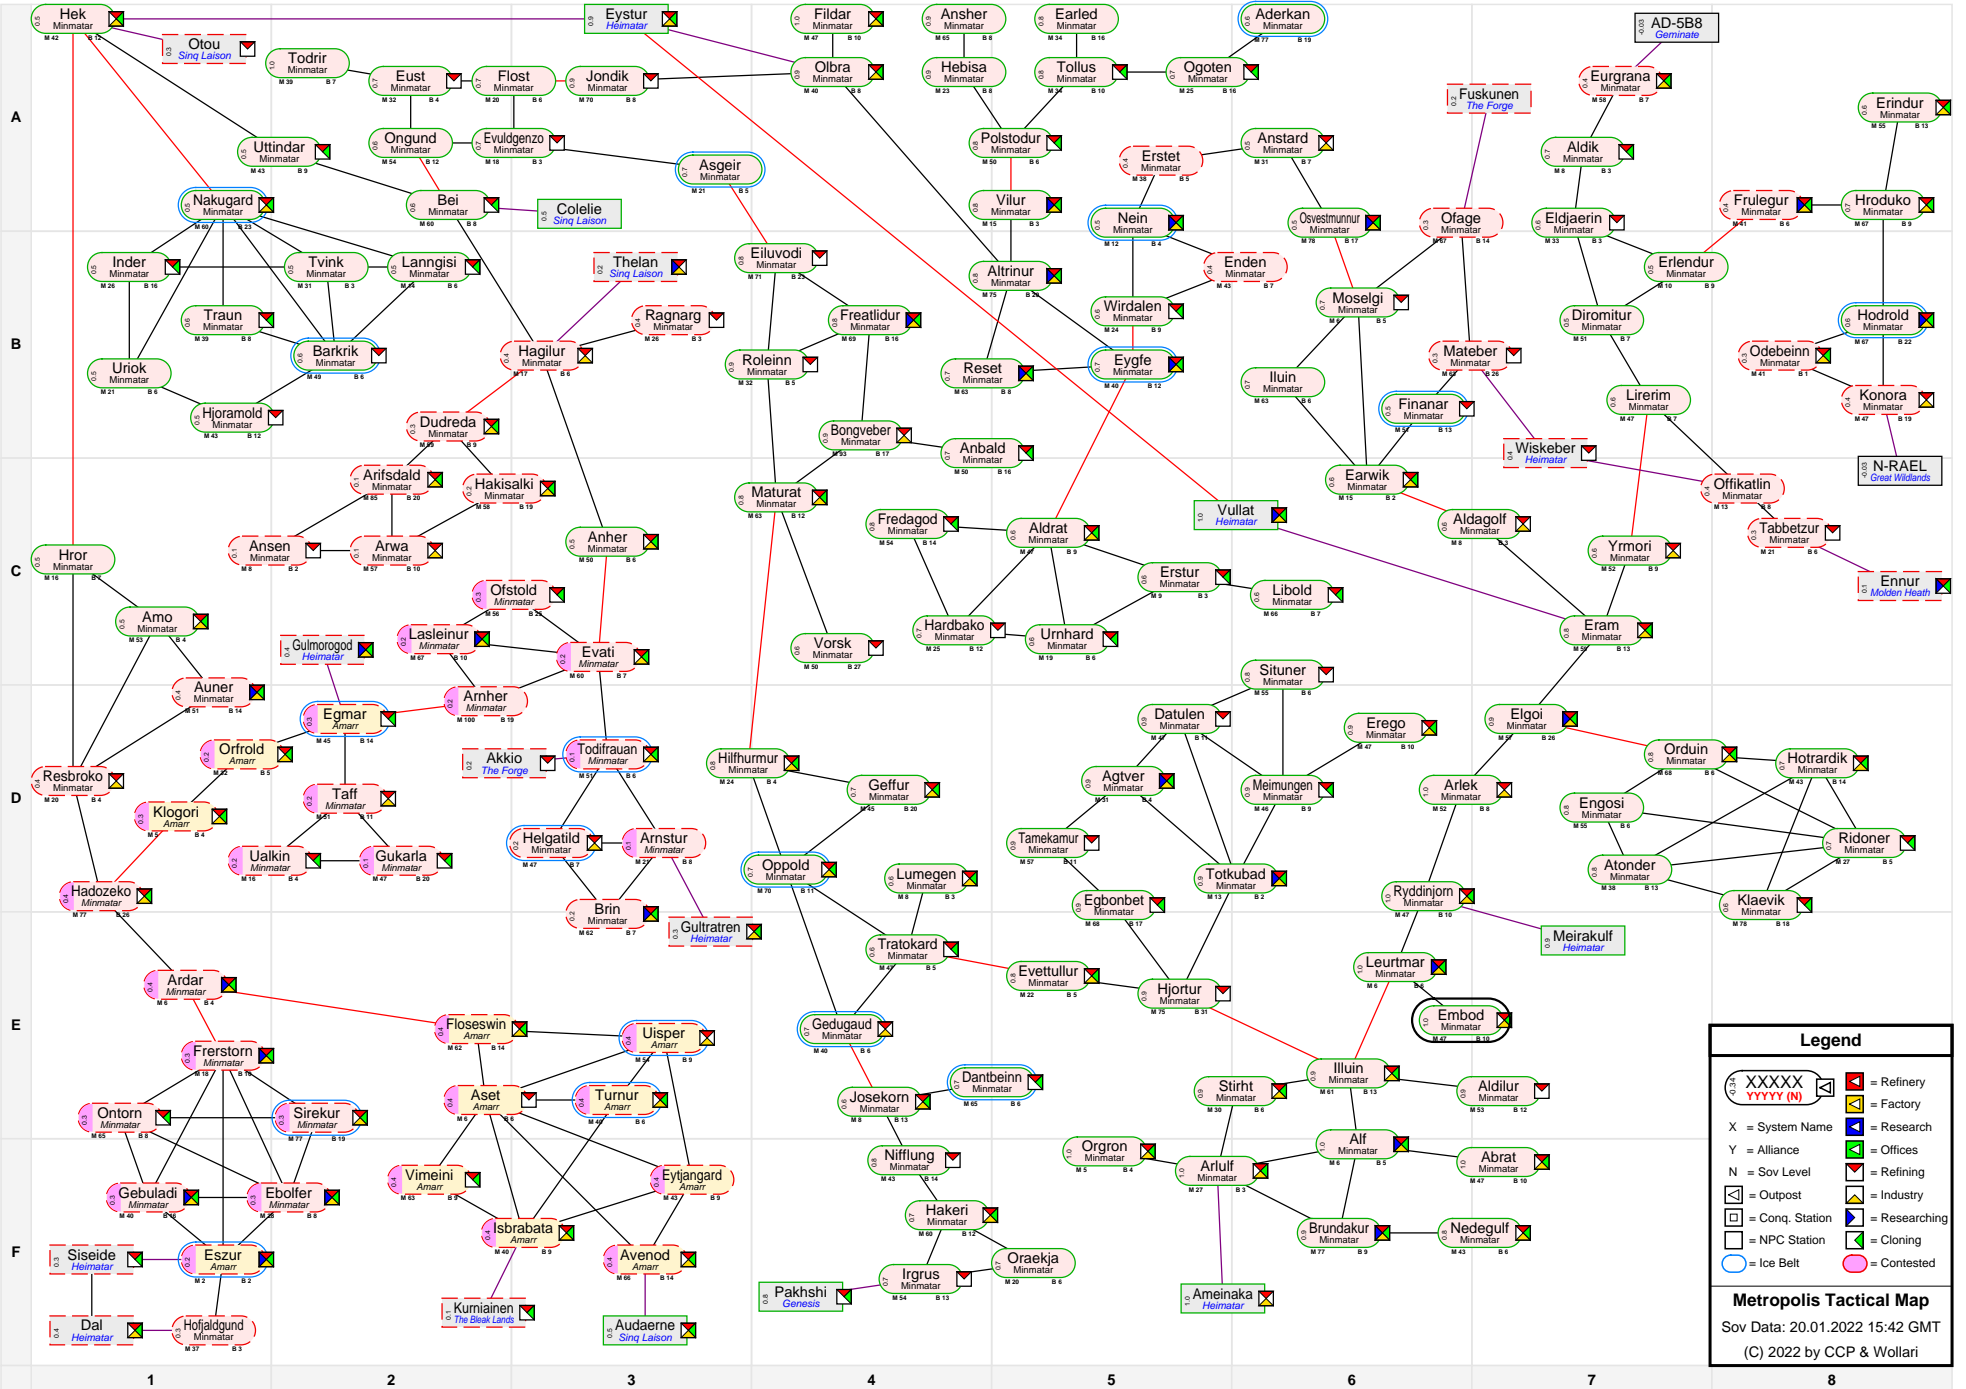

Metropolis Tactical Map

Legend

- XXXXX (with icon) = Refinery
- YYYYY (with icon) = Factory
- X = System Name
- Y = Alliance
- N = Sov Level
- (with icon) = Outpost
- (with icon) = Conq. Station
- (with icon) = NPC Station
- (with icon) = Cloning
- (with icon) = Ice Belt
- (with icon) = Contested

Metropolis Tactical Map
 Sov Data: 20.01.2022 15:42 GMT
 (C) 2022 by CCP & Wollari