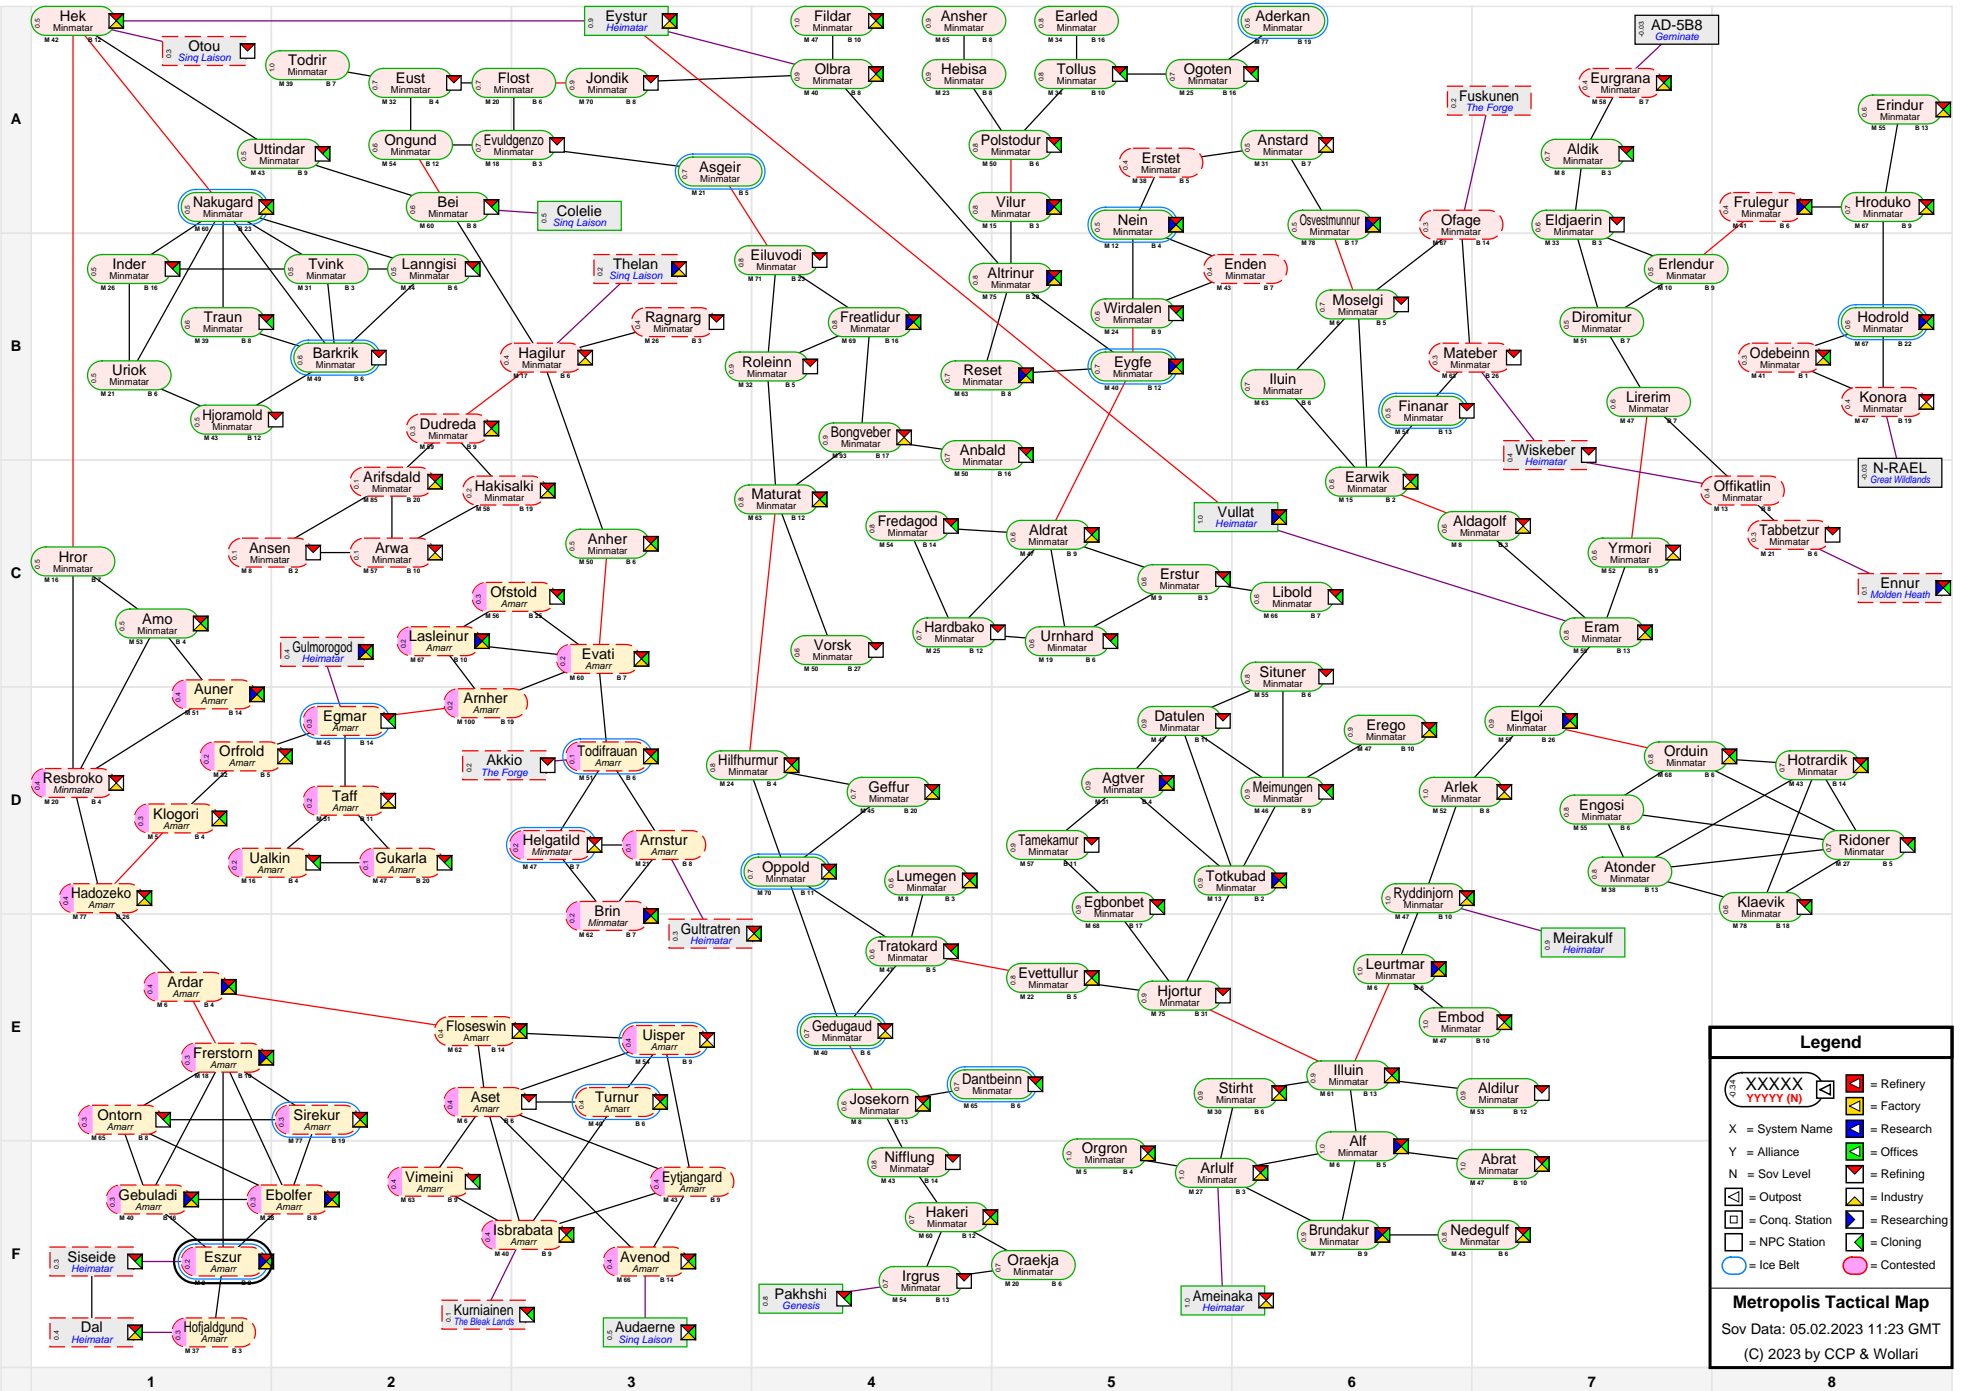

Metropolis Tactical Map

Legend

- XXXXX (with icon) = Refinery
- YYYY (N) (with icon) = Factory
- X = System Name
- Y = Alliance
- N = Sov Level
- (with icon) = Outpost
- (with icon) = Industry
- (with icon) = Conq. Station
- (with icon) = Researching
- (with icon) = NPC Station
- (with icon) = Cloning
- (with icon) = Contested
- (with icon) = Ice Belt

Metropolis Tactical Map
 Sov Data: 05.02.2023 11:23 GMT
 (C) 2023 by CCP & Wollari