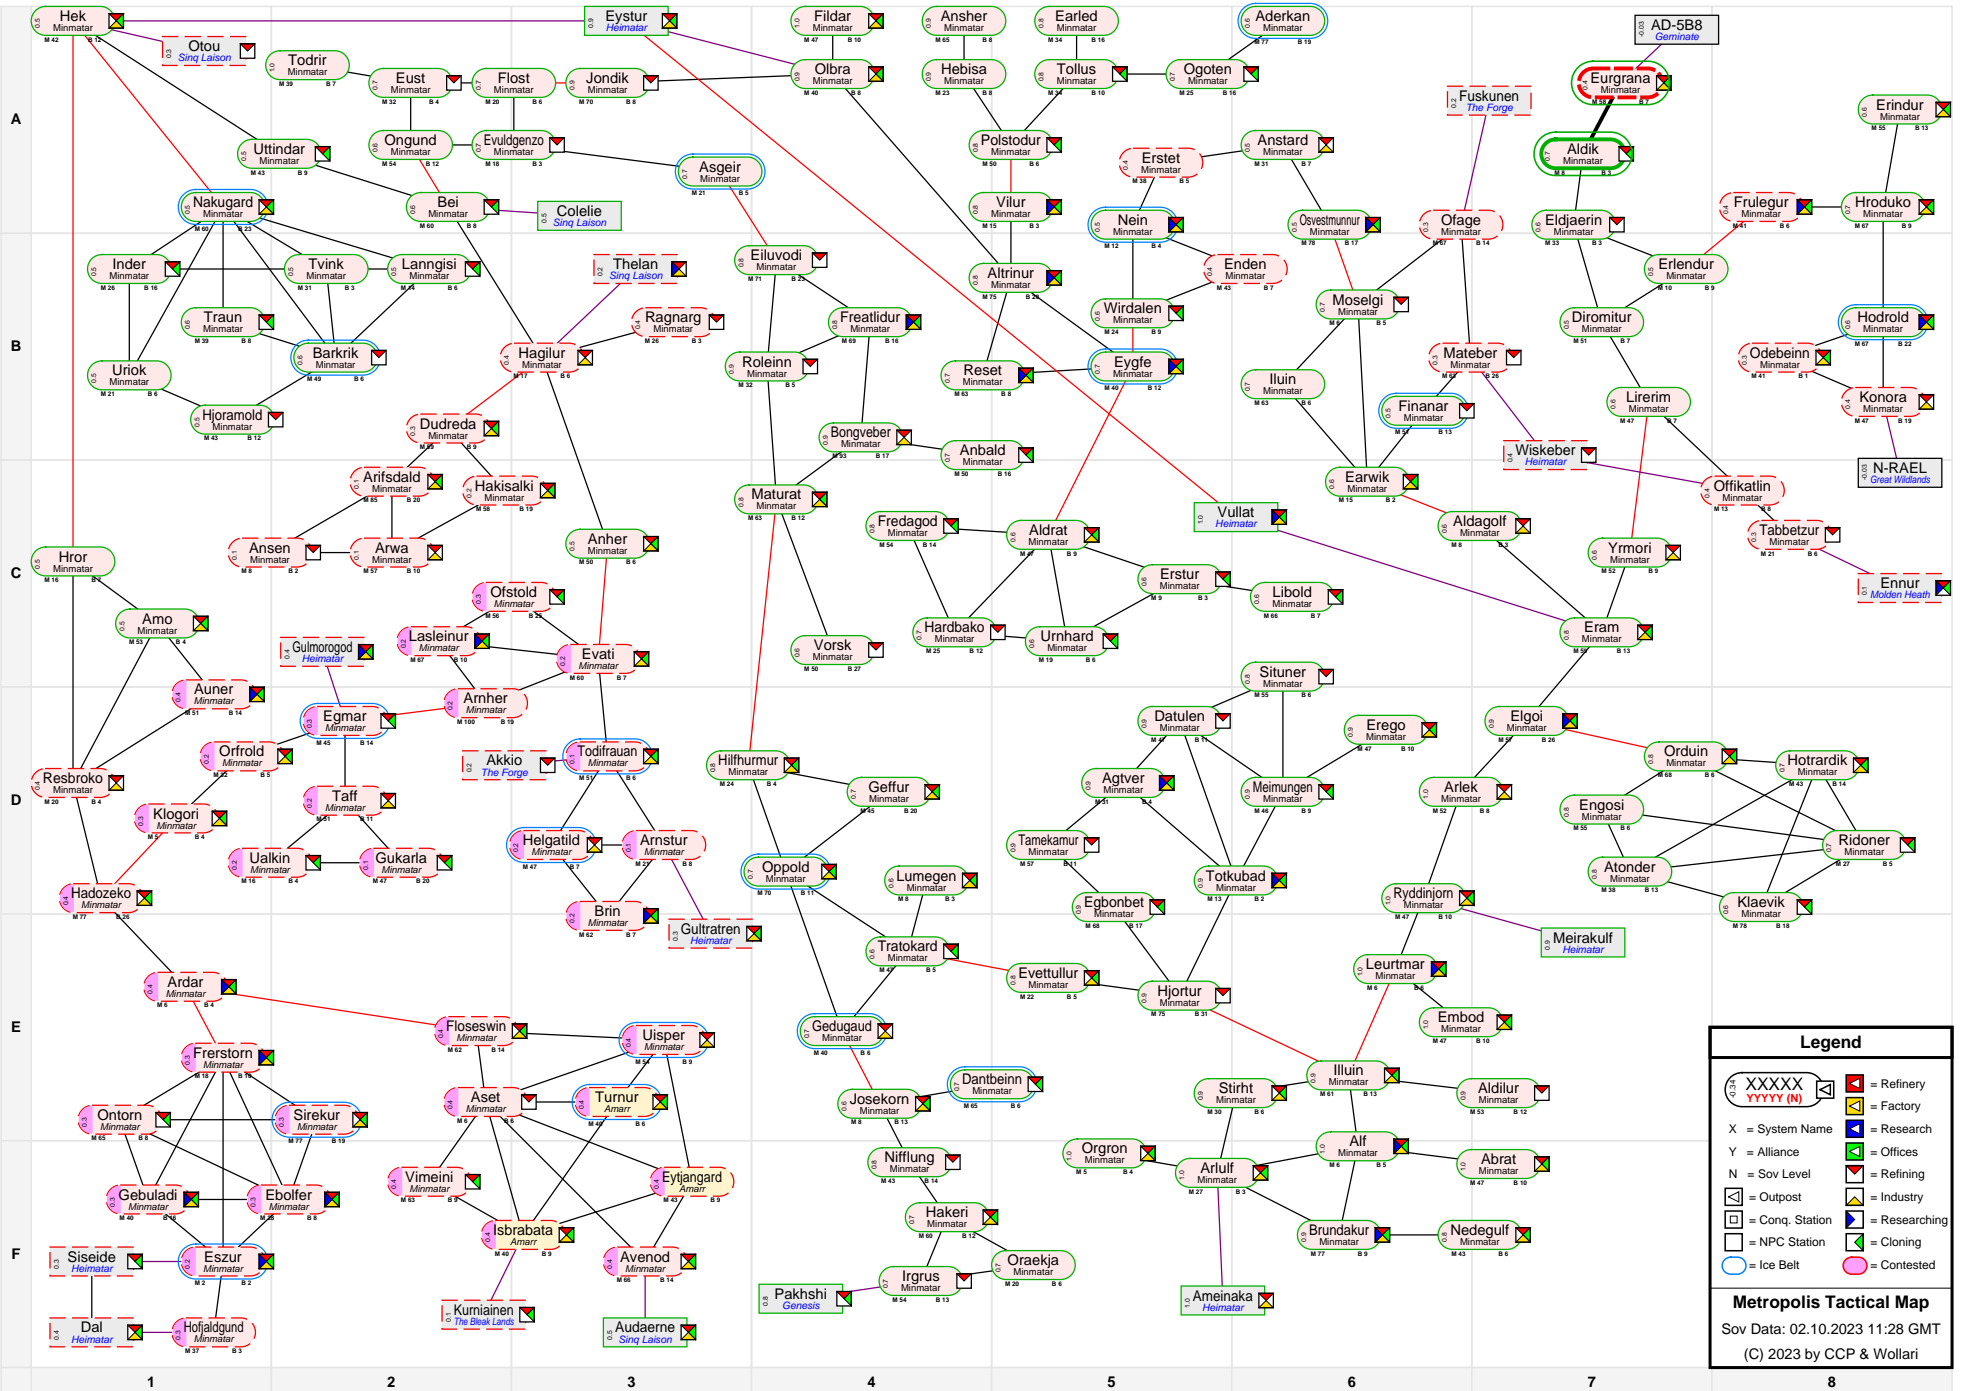

# Metropolis Tactical Map

**Legend**

- XXXXX (with icons) = Refinery
- YYYY (with icon) = Factory
- X = System Name
- Y = Alliance
- N = Sov Level
- [Icon] = Outpost
- [Icon] = Conq. Station
- [Icon] = Researching
- [Icon] = NPC Station
- [Icon] = Cloning
- [Icon] = Contested
- [Icon] = Ice Belt

**Metropolis Tactical Map**  
 Sov Data: 02.10.2023 11:28 GMT  
 (C) 2023 by CCP & Wollari