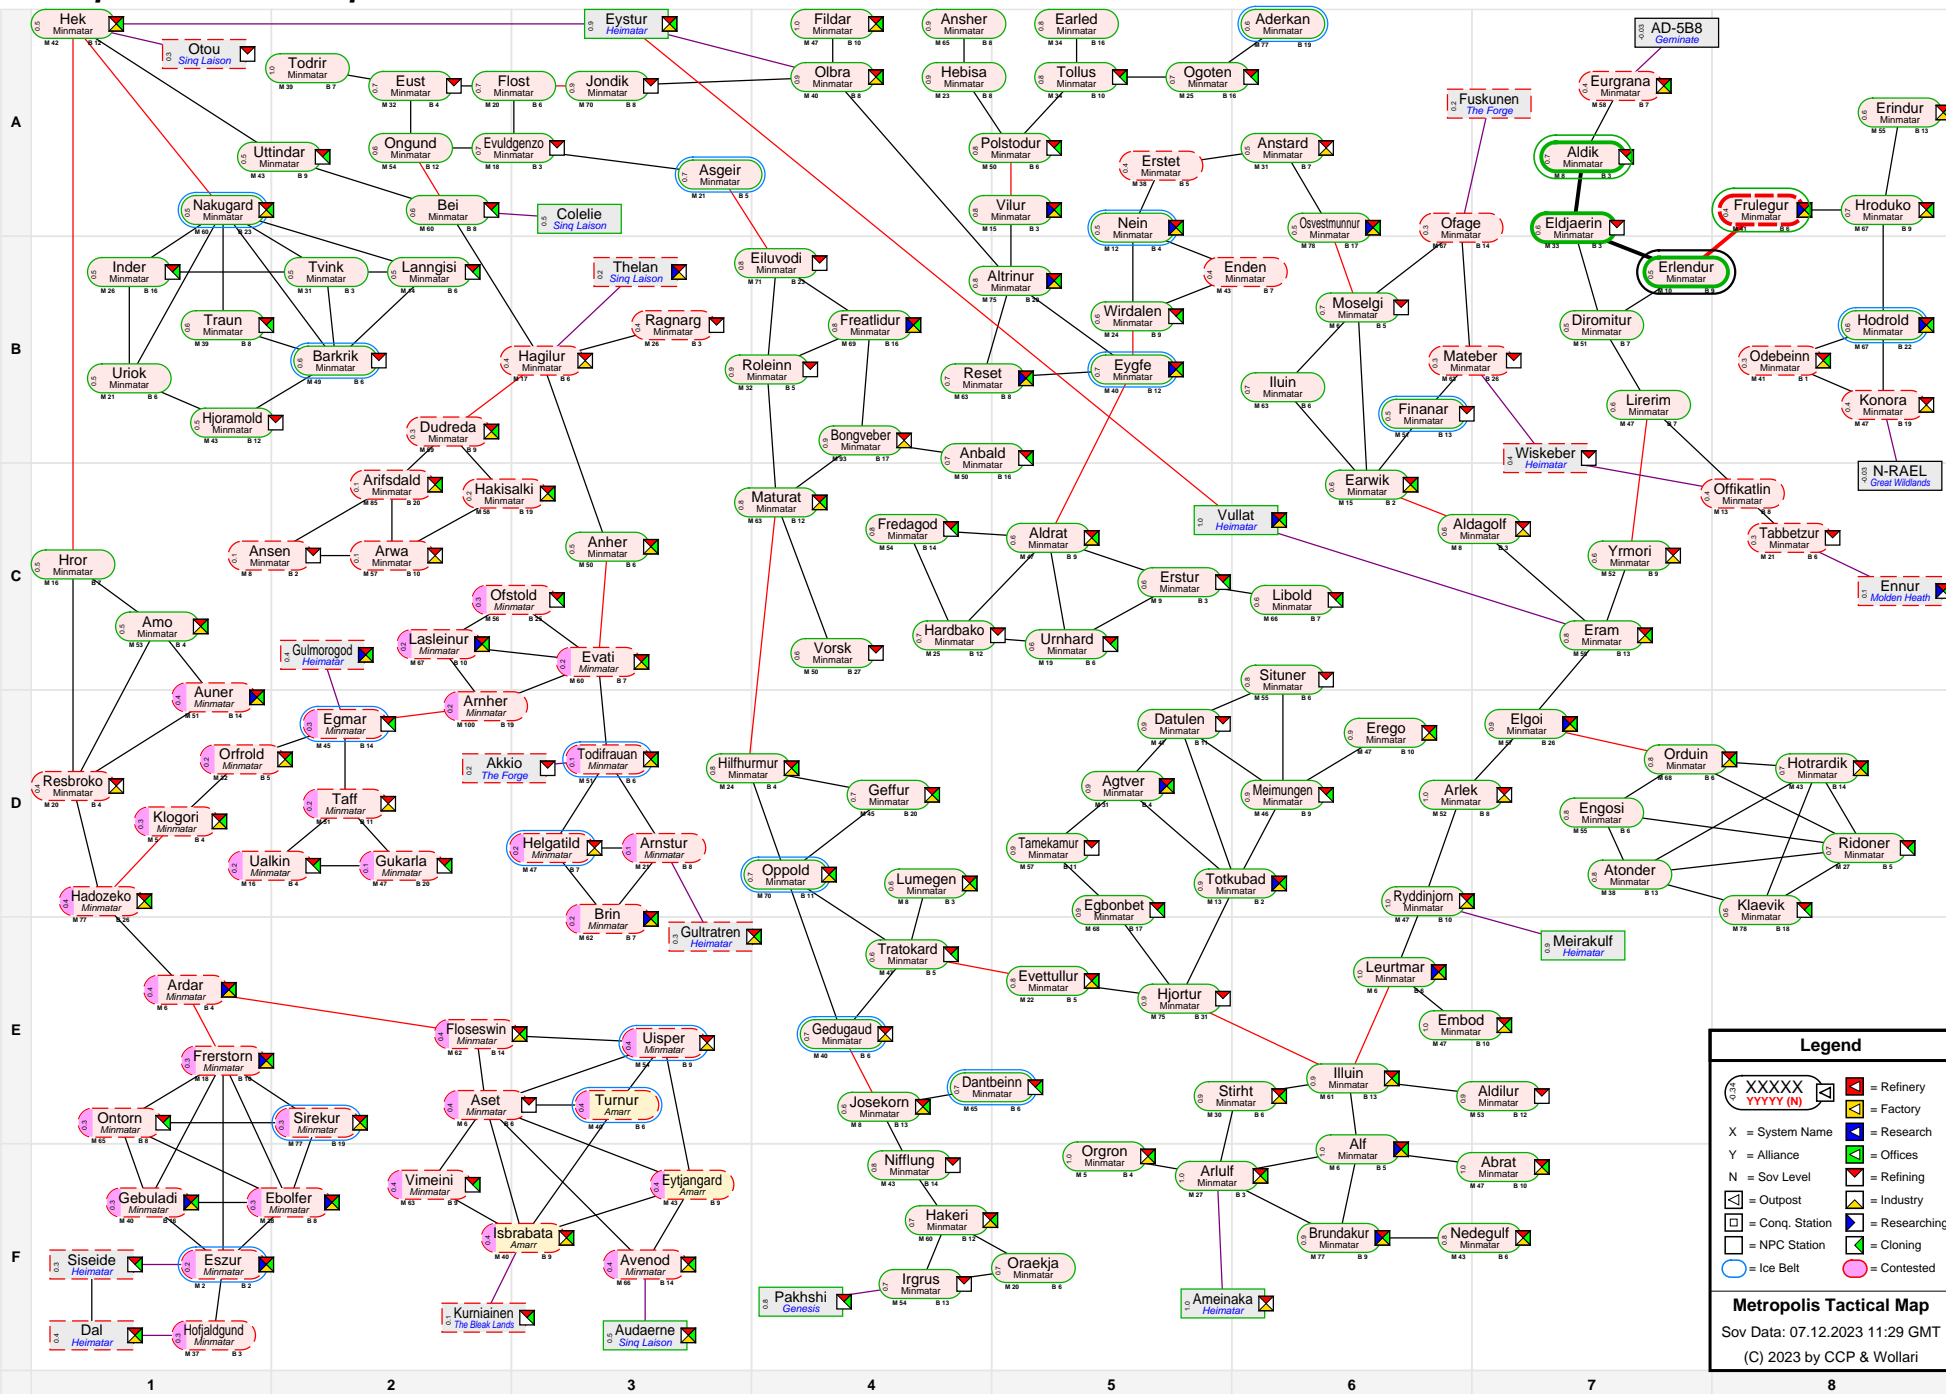

Metropolis Tactical Map

Legend

- XXXXX (with icons) = Refinery
- YYYYY (with icon) = Factory
- X = System Name
- Y = Alliance
- N = Sov Level
- [Icon] = Outpost
- [Icon] = Conq. Station
- [Icon] = NPC Station
- [Icon] = Cloning
- [Icon] = Ice Belt
- [Icon] = Contested

Metropolis Tactical Map
 Sov Data: 07.12.2023 11:29 GMT
 (C) 2023 by CCP & Wollari