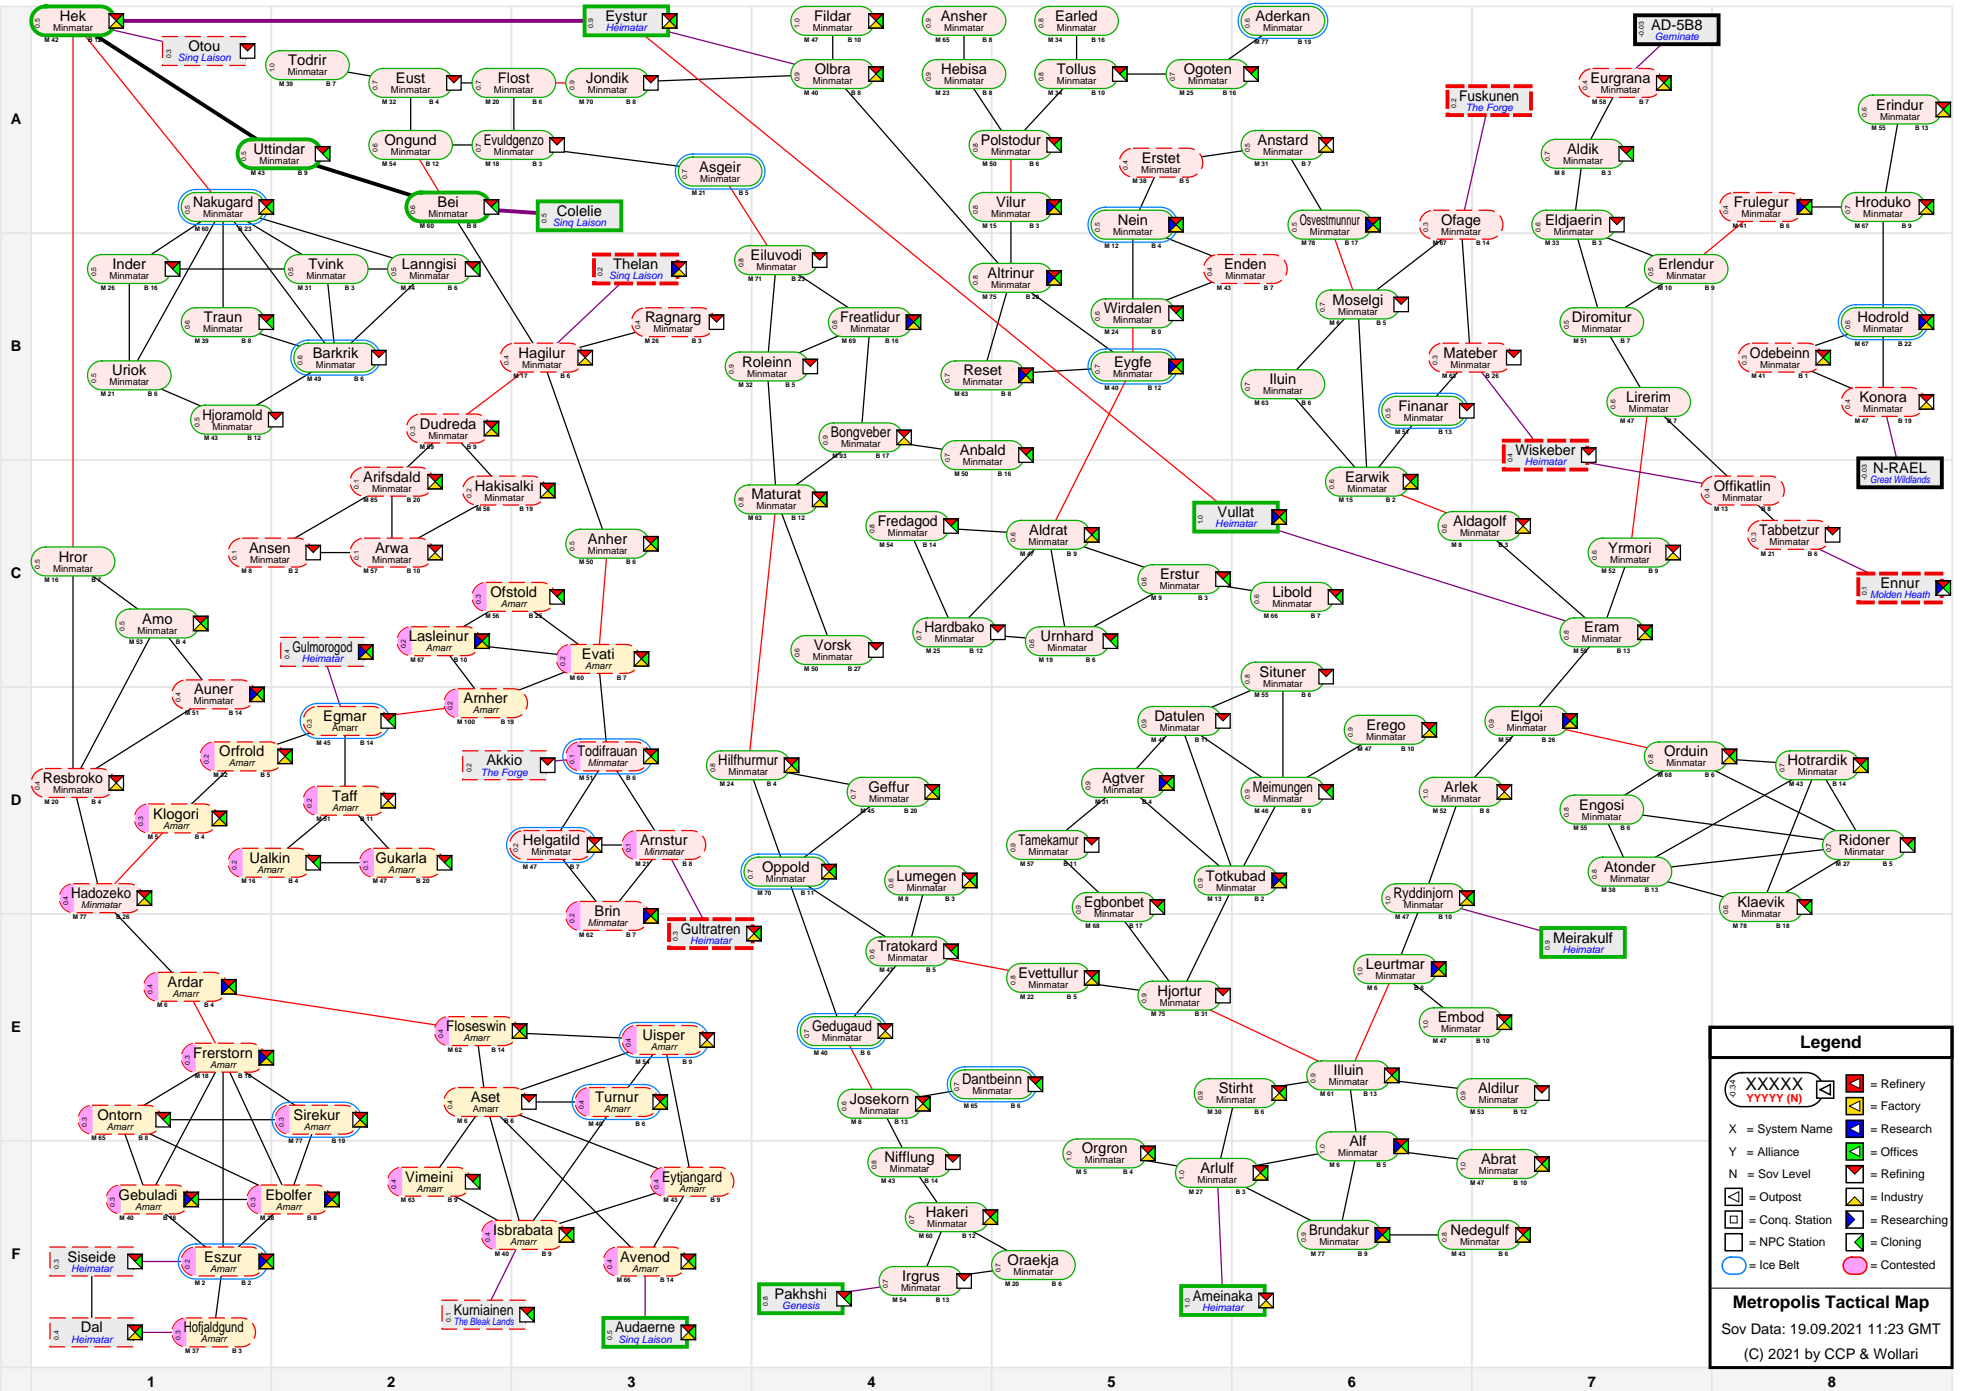

# Metropolis Tactical Map

**Legend**

- XXXXX (with map icon) = Refinery
- YYYYY (with map icon) = Factory
- X = System Name
- Y = Alliance
- N = Sov Level
- (with map icon) = Outpost
- (with map icon) = Industry
- (with map icon) = Conq. Station
- (with map icon) = Researching
- (with map icon) = NPC Station
- (with map icon) = Cloning
- (with map icon) = Contested

**Metropolis Tactical Map**  
 Sov Data: 19.09.2021 11:23 GMT  
 (C) 2021 by CCP & Wollari