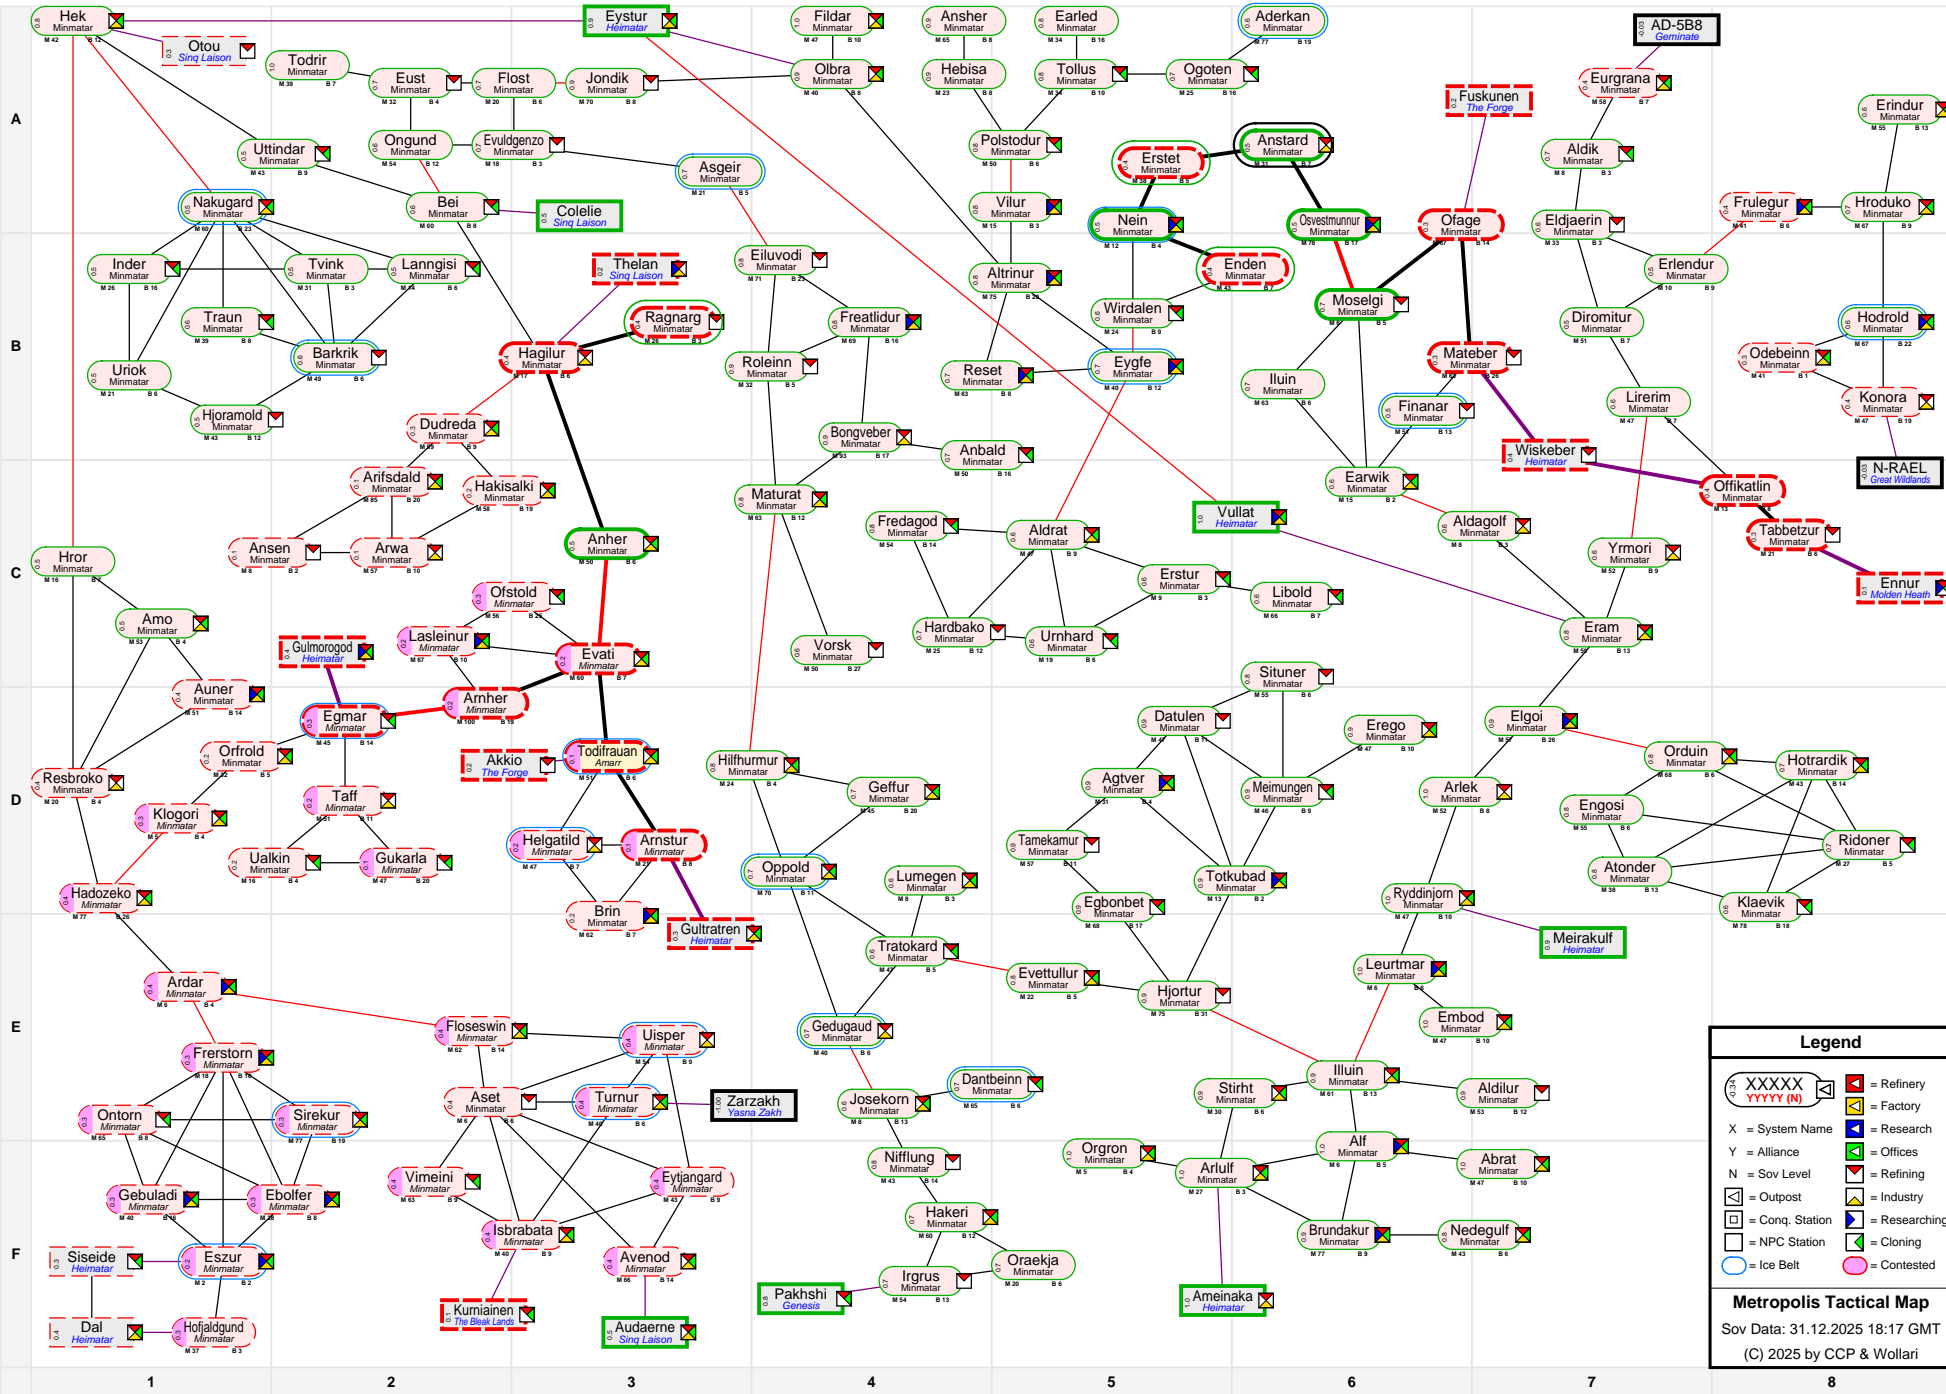

Metropolis Tactical Map

Legend

- XXXXX (with icon) = Refinery
- YYYYY (with icon) = Factory
- X = System Name
- Y = Alliance
- N = Sov Level
- (with icon) = Outpost
- (with icon) = Conq. Station
- (with icon) = Researching
- (with icon) = NPC Station
- (with icon) = Cloning
- (with icon) = Contested

Metropolis Tactical Map
 Sov Data: 31.12.2025 18:17 GMT
 (C) 2025 by CCP & Wollari