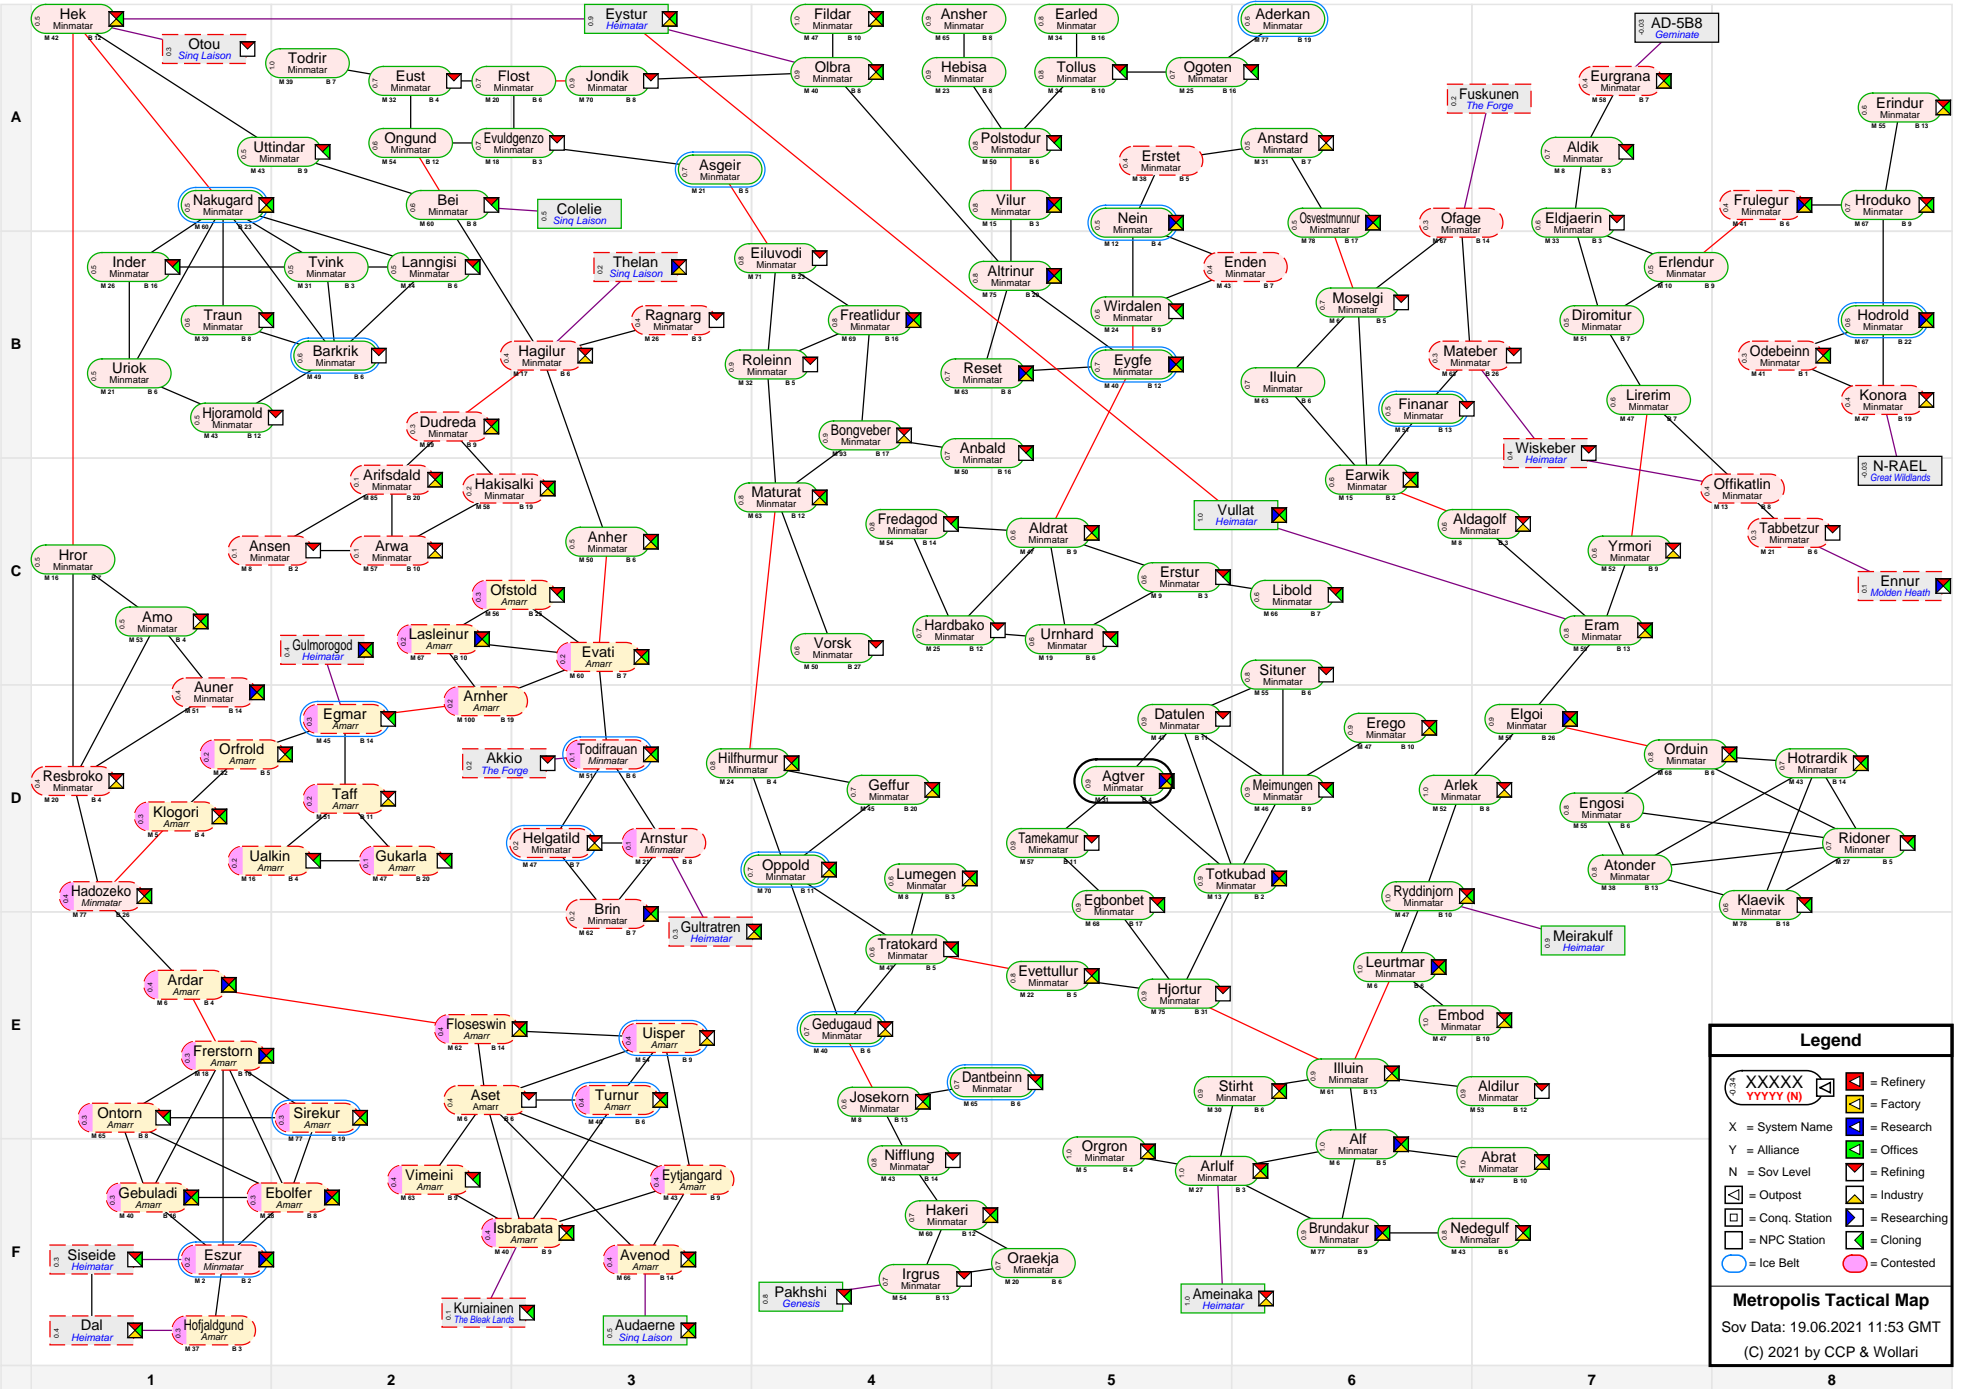

# Metropolis Tactical Map

**Legend**

- XXXXX (with icons) = Refinery
- YYYYY (with icon) = Factory
- X = System Name
- Y = Alliance
- N = Sov Level
- (with icon) = Outpost
- (with icon) = Industry
- (with icon) = Conq. Station
- (with icon) = Researching
- (with icon) = NPC Station
- (with icon) = Cloning
- (with icon) = Ice Belt
- (with icon) = Contested

**Metropolis Tactical Map**  
 Sov Data: 19.06.2021 11:53 GMT  
 (C) 2021 by CCP & Wollari