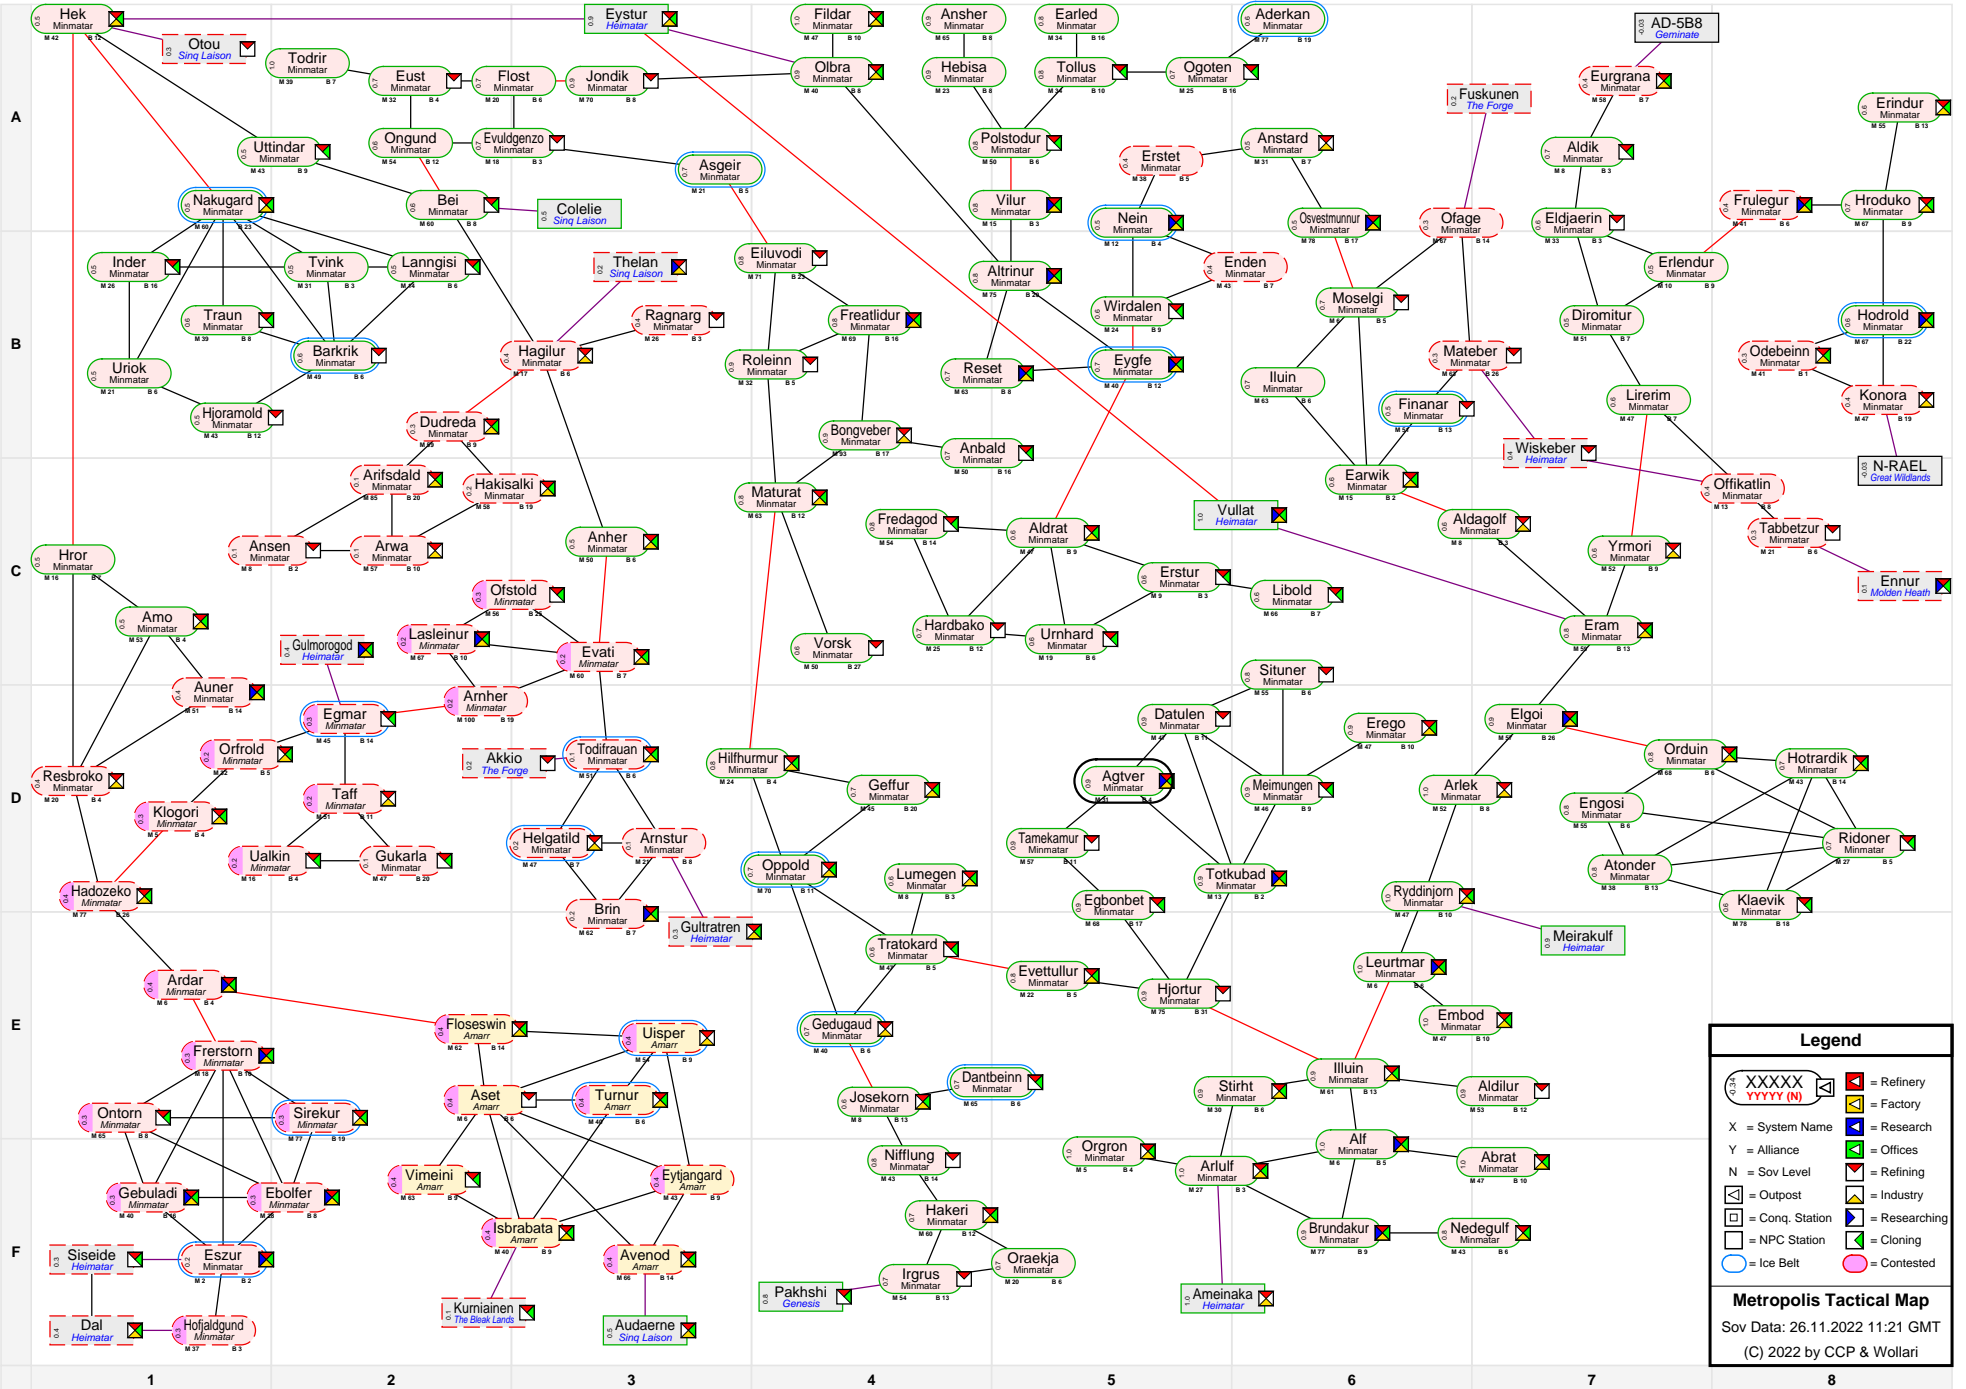

# Metropolis Tactical Map

**Legend**

- XXXXX = Refinery
- YYYYY (N) = Factory
- X = System Name
- Y = Alliance
- N = Sov Level
- [R] = Refining
- [I] = Industry
- [C] = Conq. Station
- [NPC] = NPC Station
- [C] = Cloning
- [Ice Belt] = Ice Belt
- [Pink Circle] = Contested

**Metropolis Tactical Map**  
 Sov Data: 26.11.2022 11:21 GMT  
 (C) 2022 by CCP & Wollari