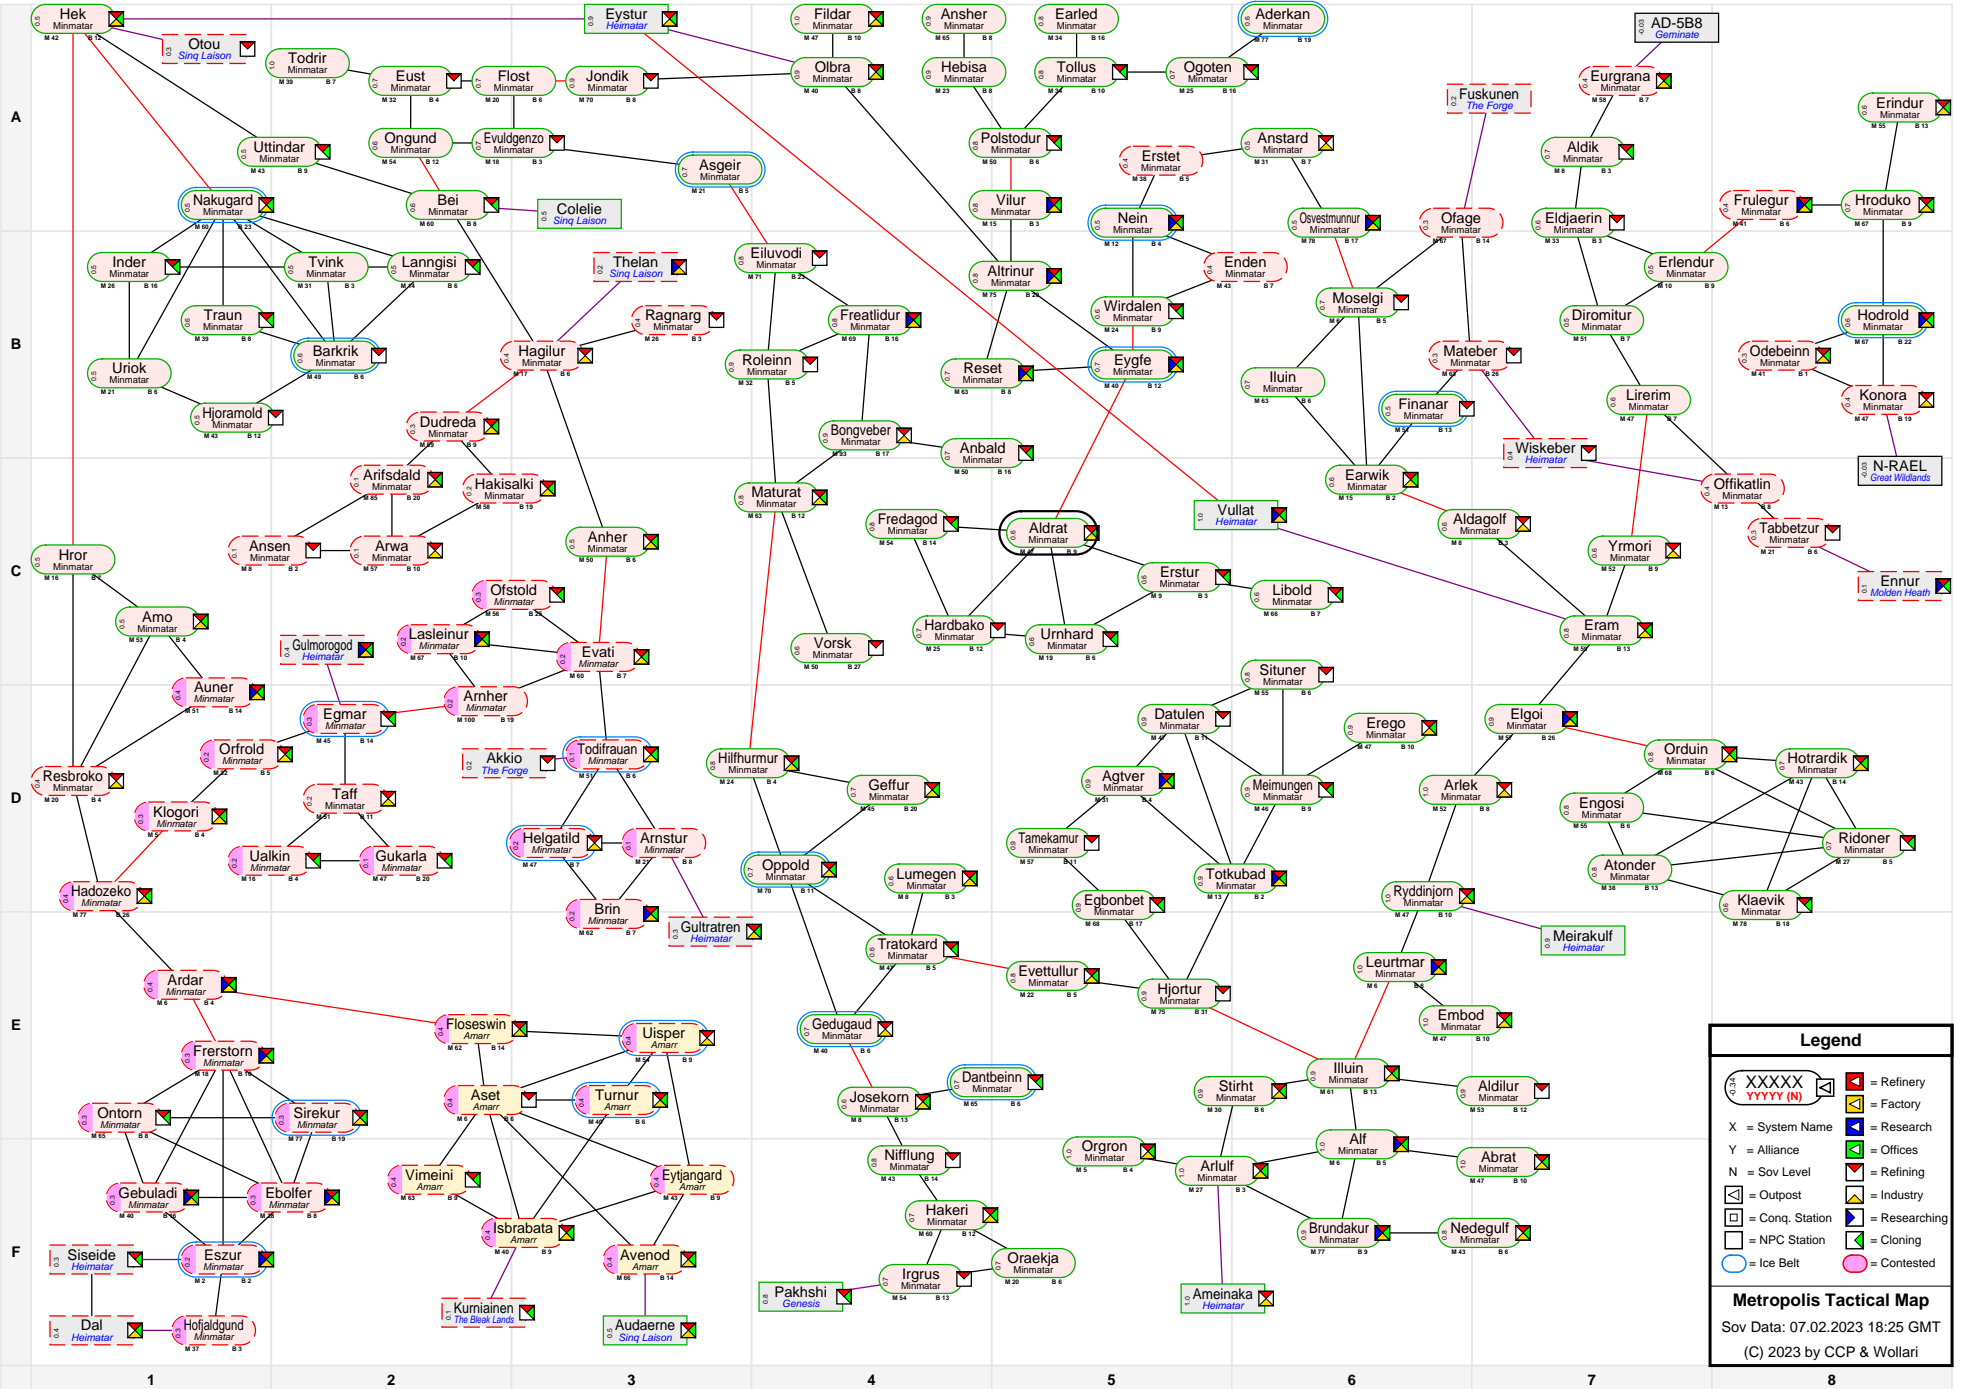

Metropolis Tactical Map

Legend

- XXXXX (with icons) = Refinery
- YYYY (with icon) = Factory
- X = System Name
- Y = Alliance
- N = Sov Level
- R = Refining
- I = Industry
- C = Conq. Station
- N = NPC Station
- O = Cloning
- P = Contested

Metropolis Tactical Map
 Sov Data: 07.02.2023 18:25 GMT
 (C) 2023 by CCP & Wollari