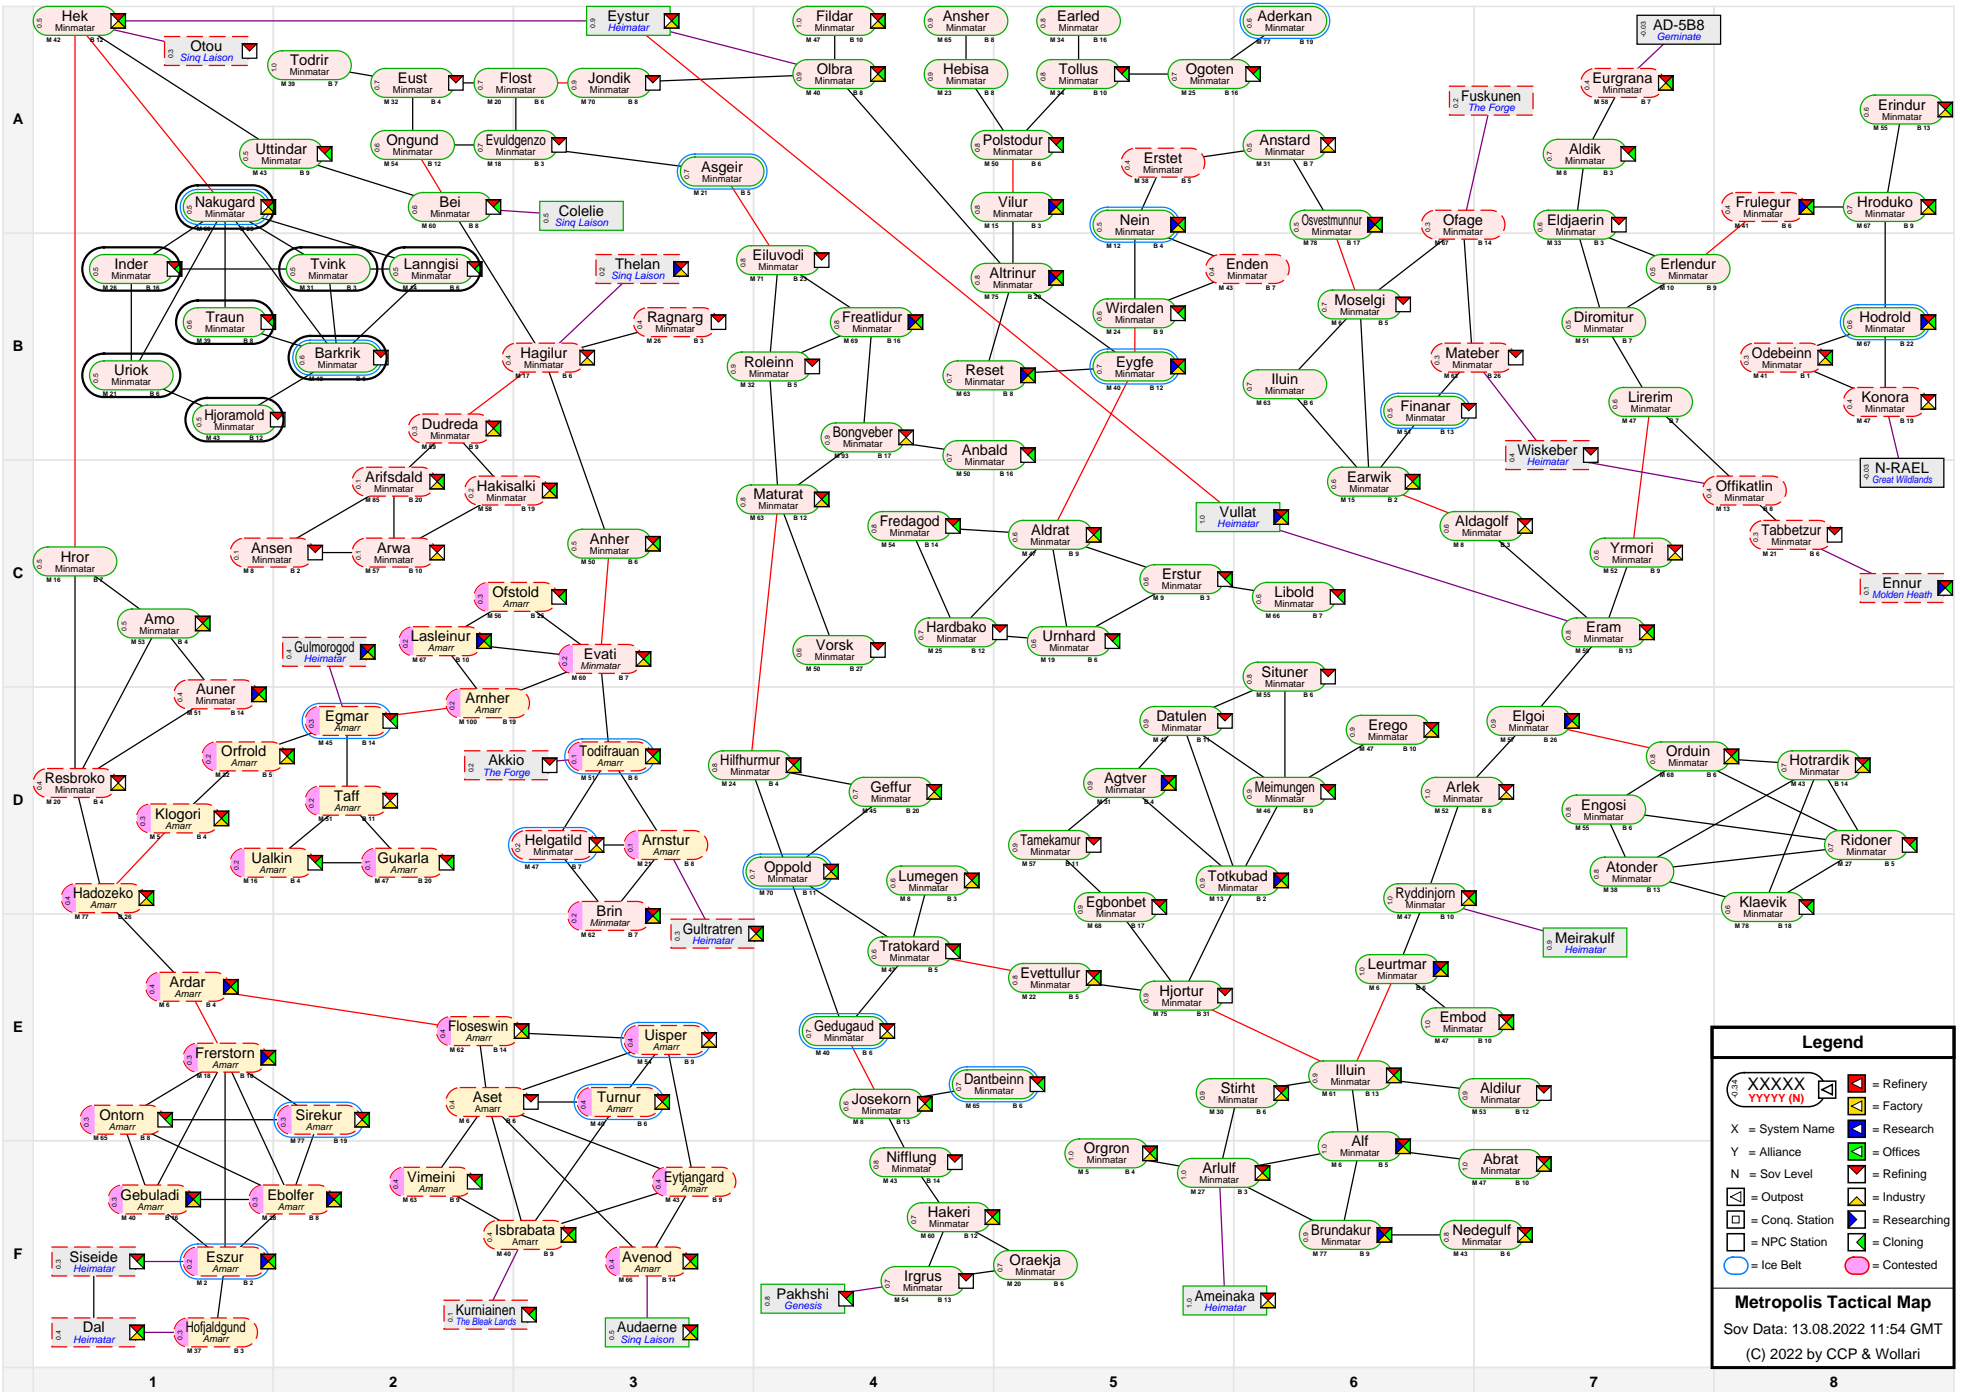

Metropolis Tactical Map

Legend

- XXXXX YYYY (N) = Refinery
- X = System Name
- Y = Alliance
- N = Sov Level
- [Icon] = Outpost
- [Icon] = Industry
- [Icon] = Conq. Station
- [Icon] = Researching
- [Icon] = NPC Station
- [Icon] = Cloning
- [Icon] = Ice Belt
- [Icon] = Contested

Metropolis Tactical Map
 Sov Data: 13.08.2022 11:54 GMT
 (C) 2022 by CCP & Wollari