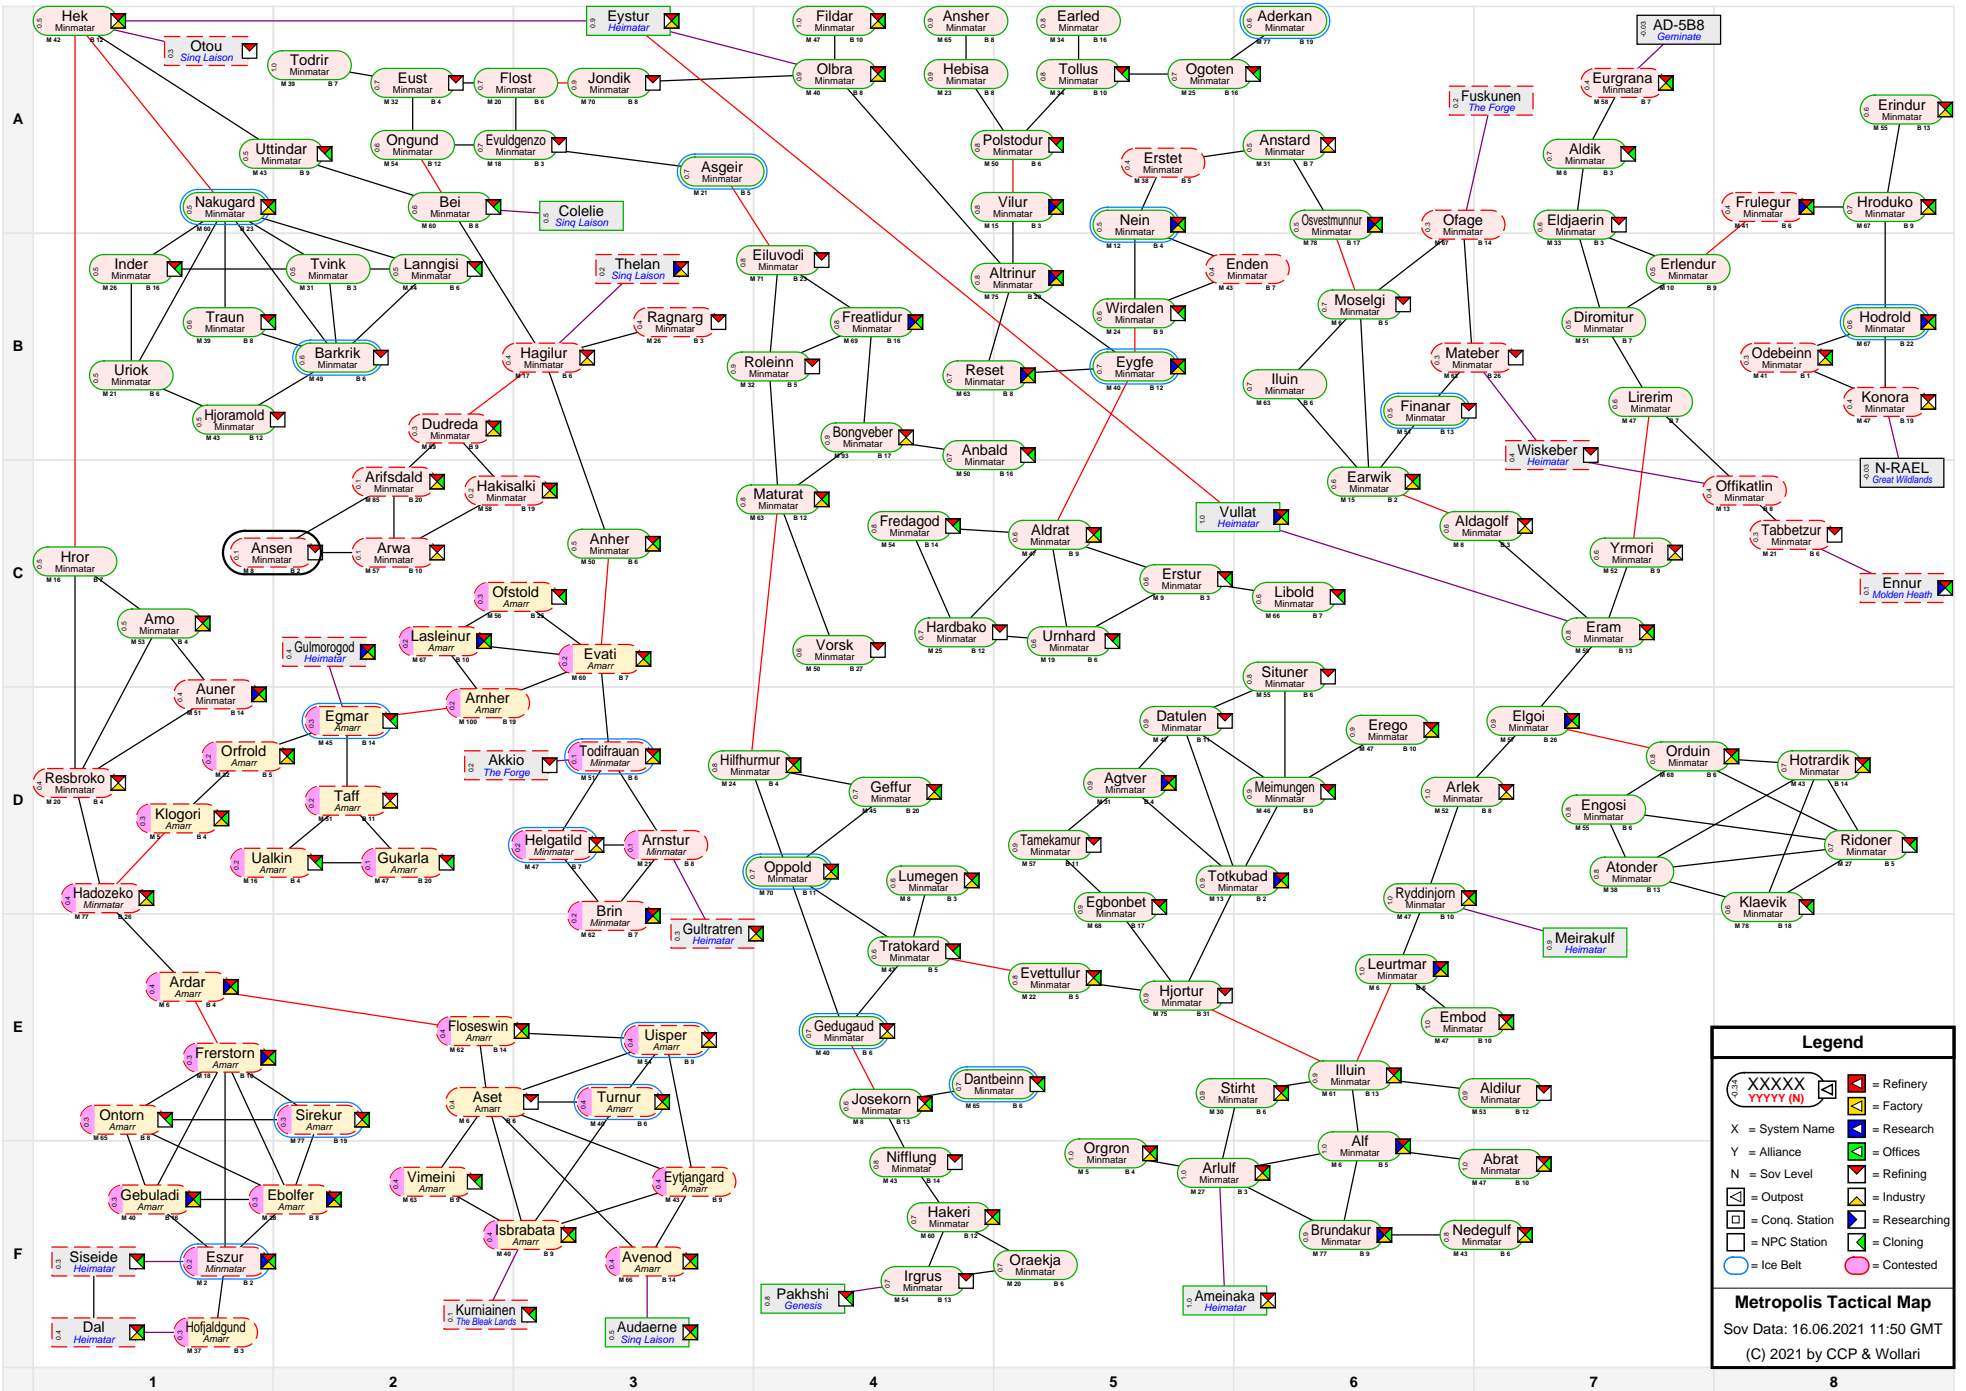

# Metropolis Tactical Map

**Legend**

= Refinery  
 = Factory  
 = System Name  
 = Alliance  
 = Sov Level  
 = Refining  
 = Outpost  
 = Conq. Station  
 = NPC Station  
 = Ice Belt  
 = Contested

**Metropolis Tactical Map**  
 Sov Data: 16.06.2021 11:50 GMT  
 (C) 2021 by CCP & Wollari