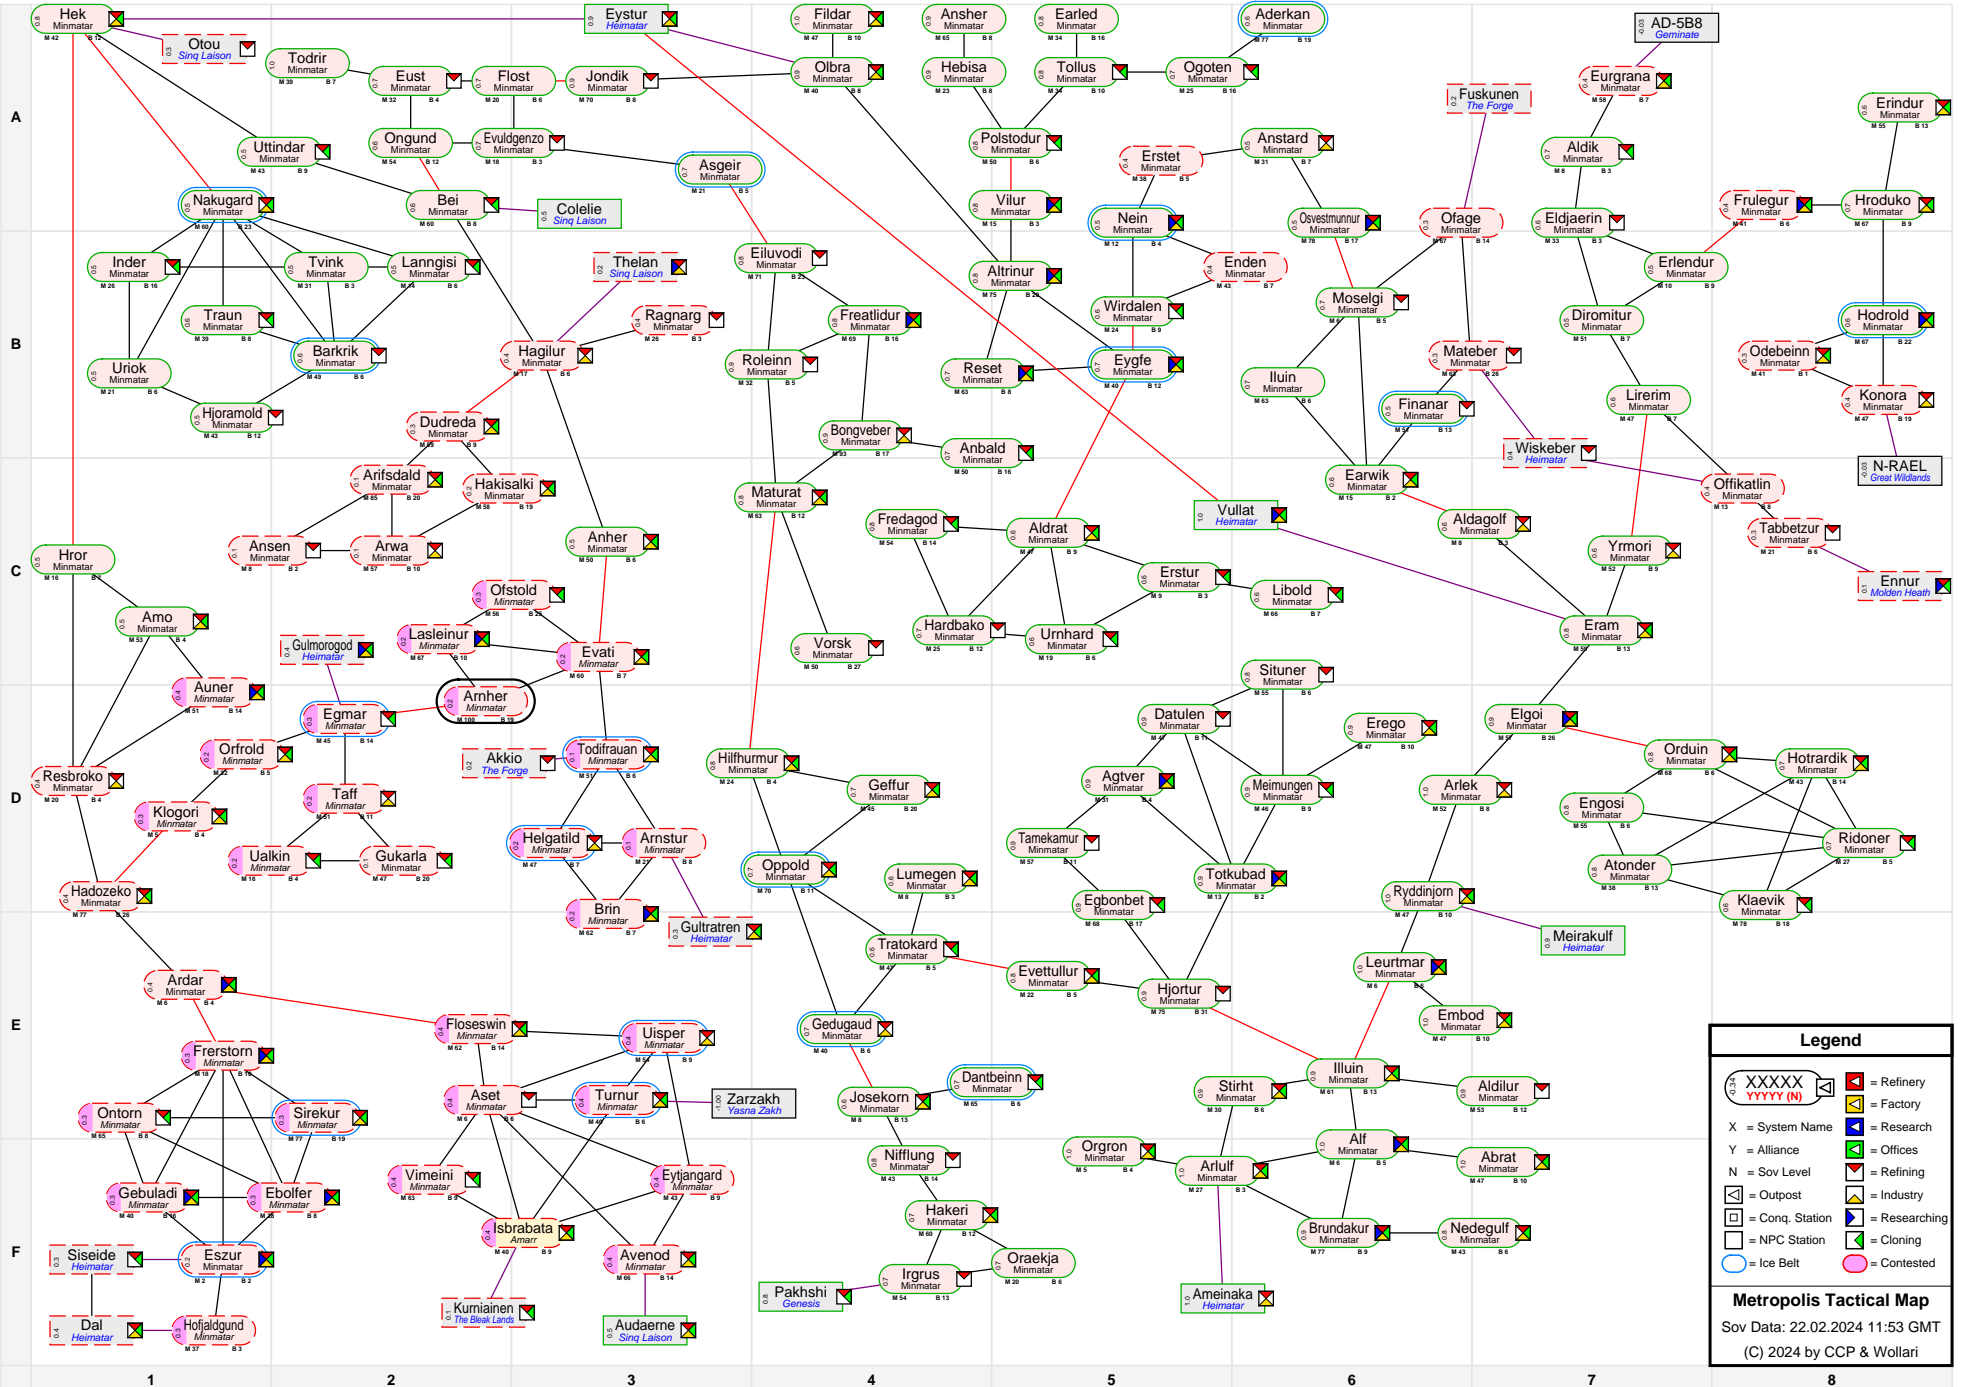

# Metropolis Tactical Map

**Legend**

- XXXXX (with icon) = Refinery
- YYYYY (with icon) = Factory
- X = System Name
- Y = Alliance
- N = Sov Level
- [Icon] = Outpost
- [Icon] = Conq. Station
- [Icon] = NPC Station
- [Icon] = Cloning
- [Icon] = Ice Belt
- [Icon] = Contested

**Metropolis Tactical Map**  
 Sov Data: 22.02.2024 11:53 GMT  
 (C) 2024 by CCP & Wollari