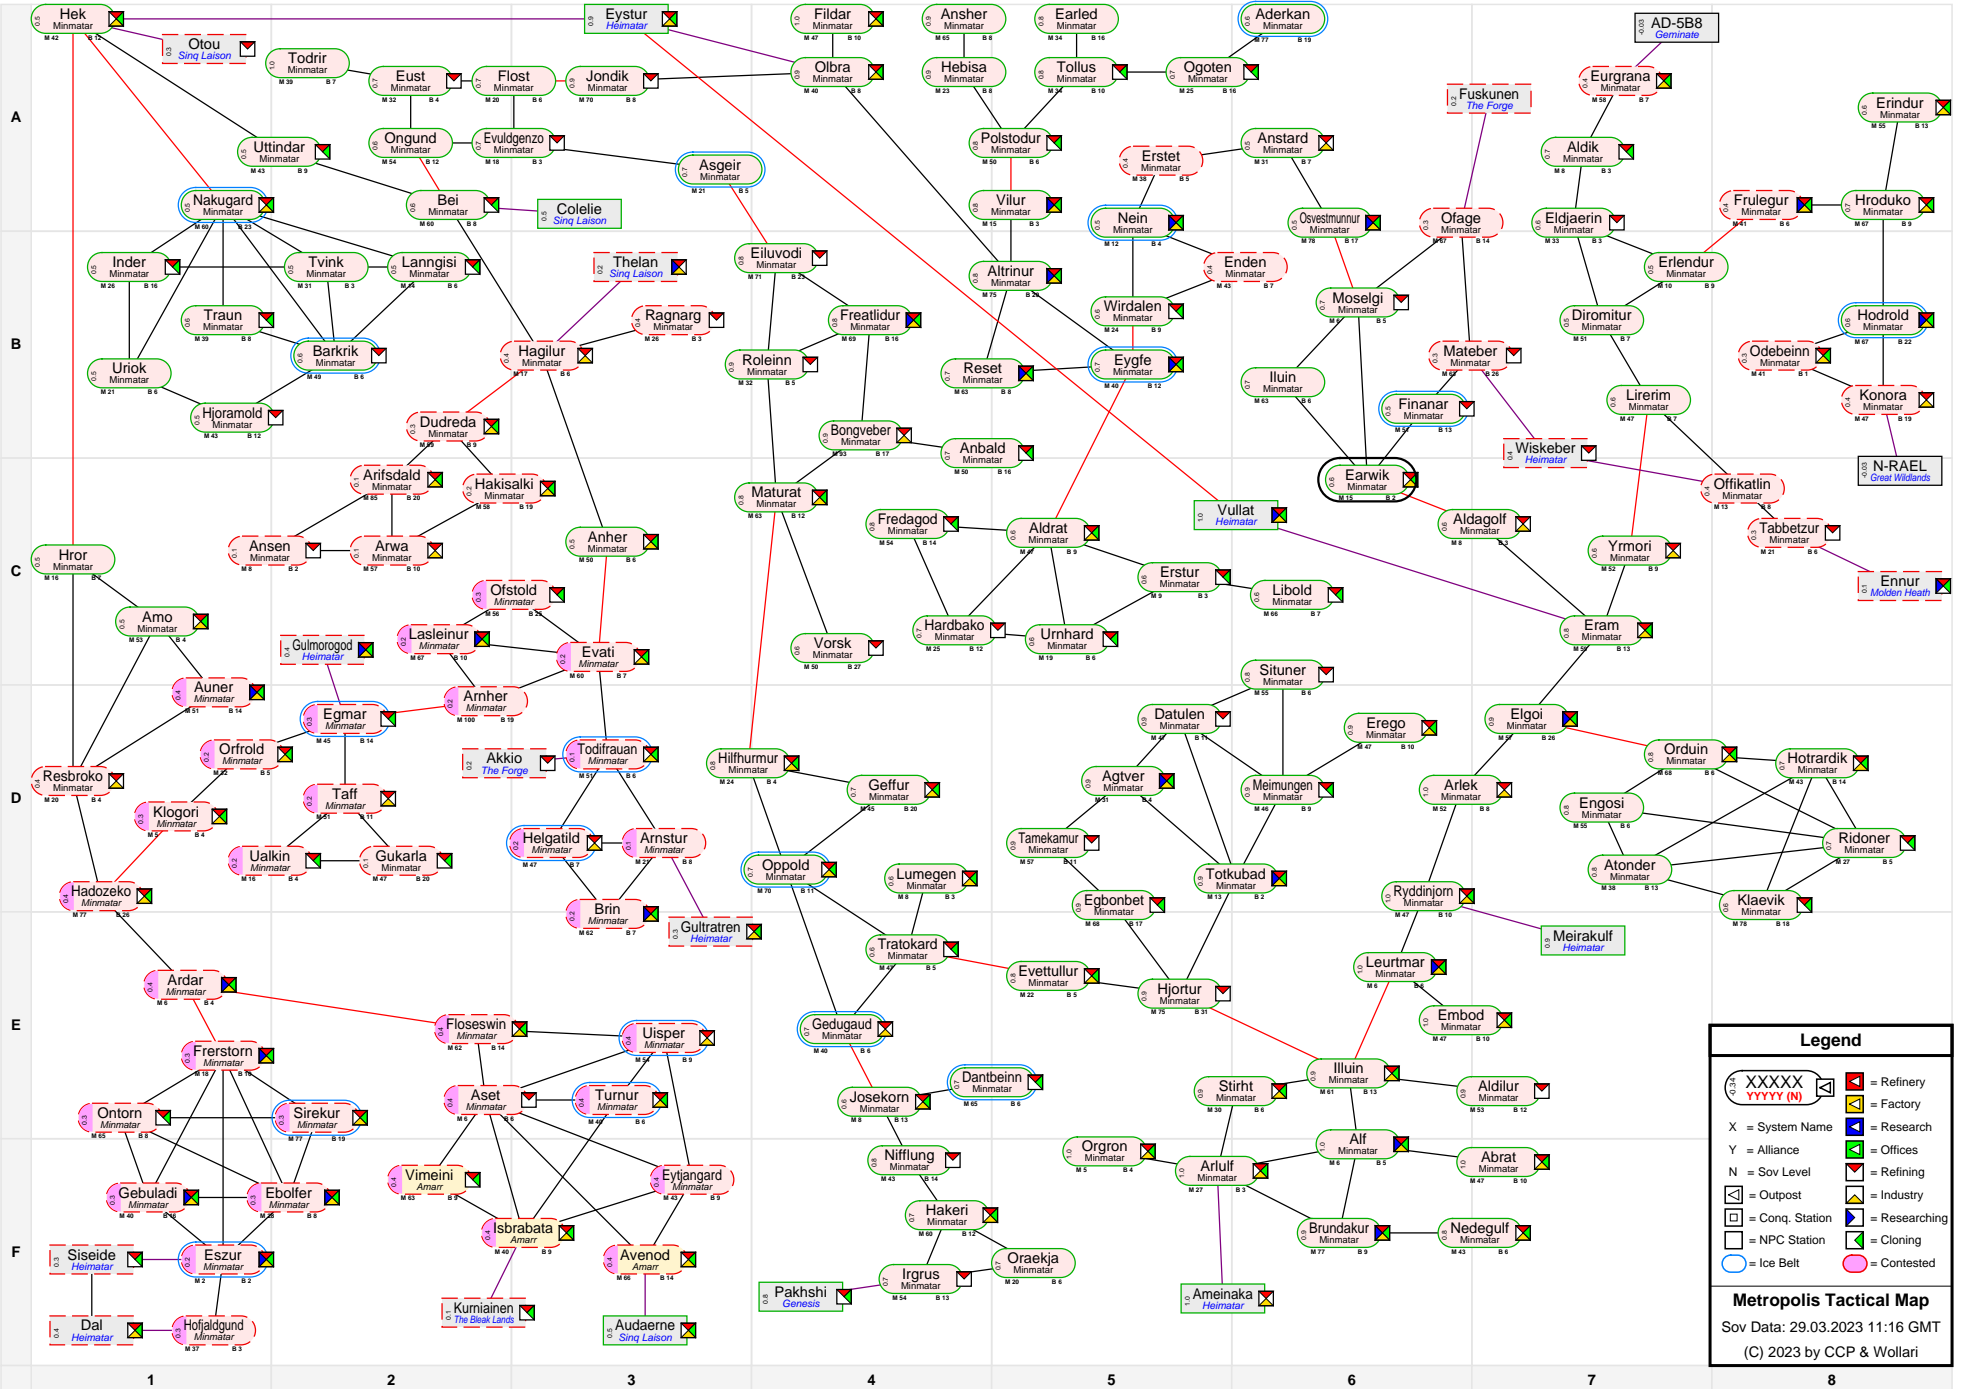

Metropolis Tactical Map

Legend

- XXXXX (with icon) = Refinery
- YYYYY (with icon) = Factory
- X = System Name
- Y = Alliance
- N = Sov Level
- (with icon) = Outpost
- (with icon) = Conq. Station
- (with icon) = NPC Station
- (with icon) = Cloning
- (with icon) = Contested
- (with icon) = Research
- (with icon) = Offices
- (with icon) = Refining
- (with icon) = Industry
- (with icon) = Ice Belt

Metropolis Tactical Map
 Sov Data: 29.03.2023 11:16 GMT
 (C) 2023 by CCP & Wollari