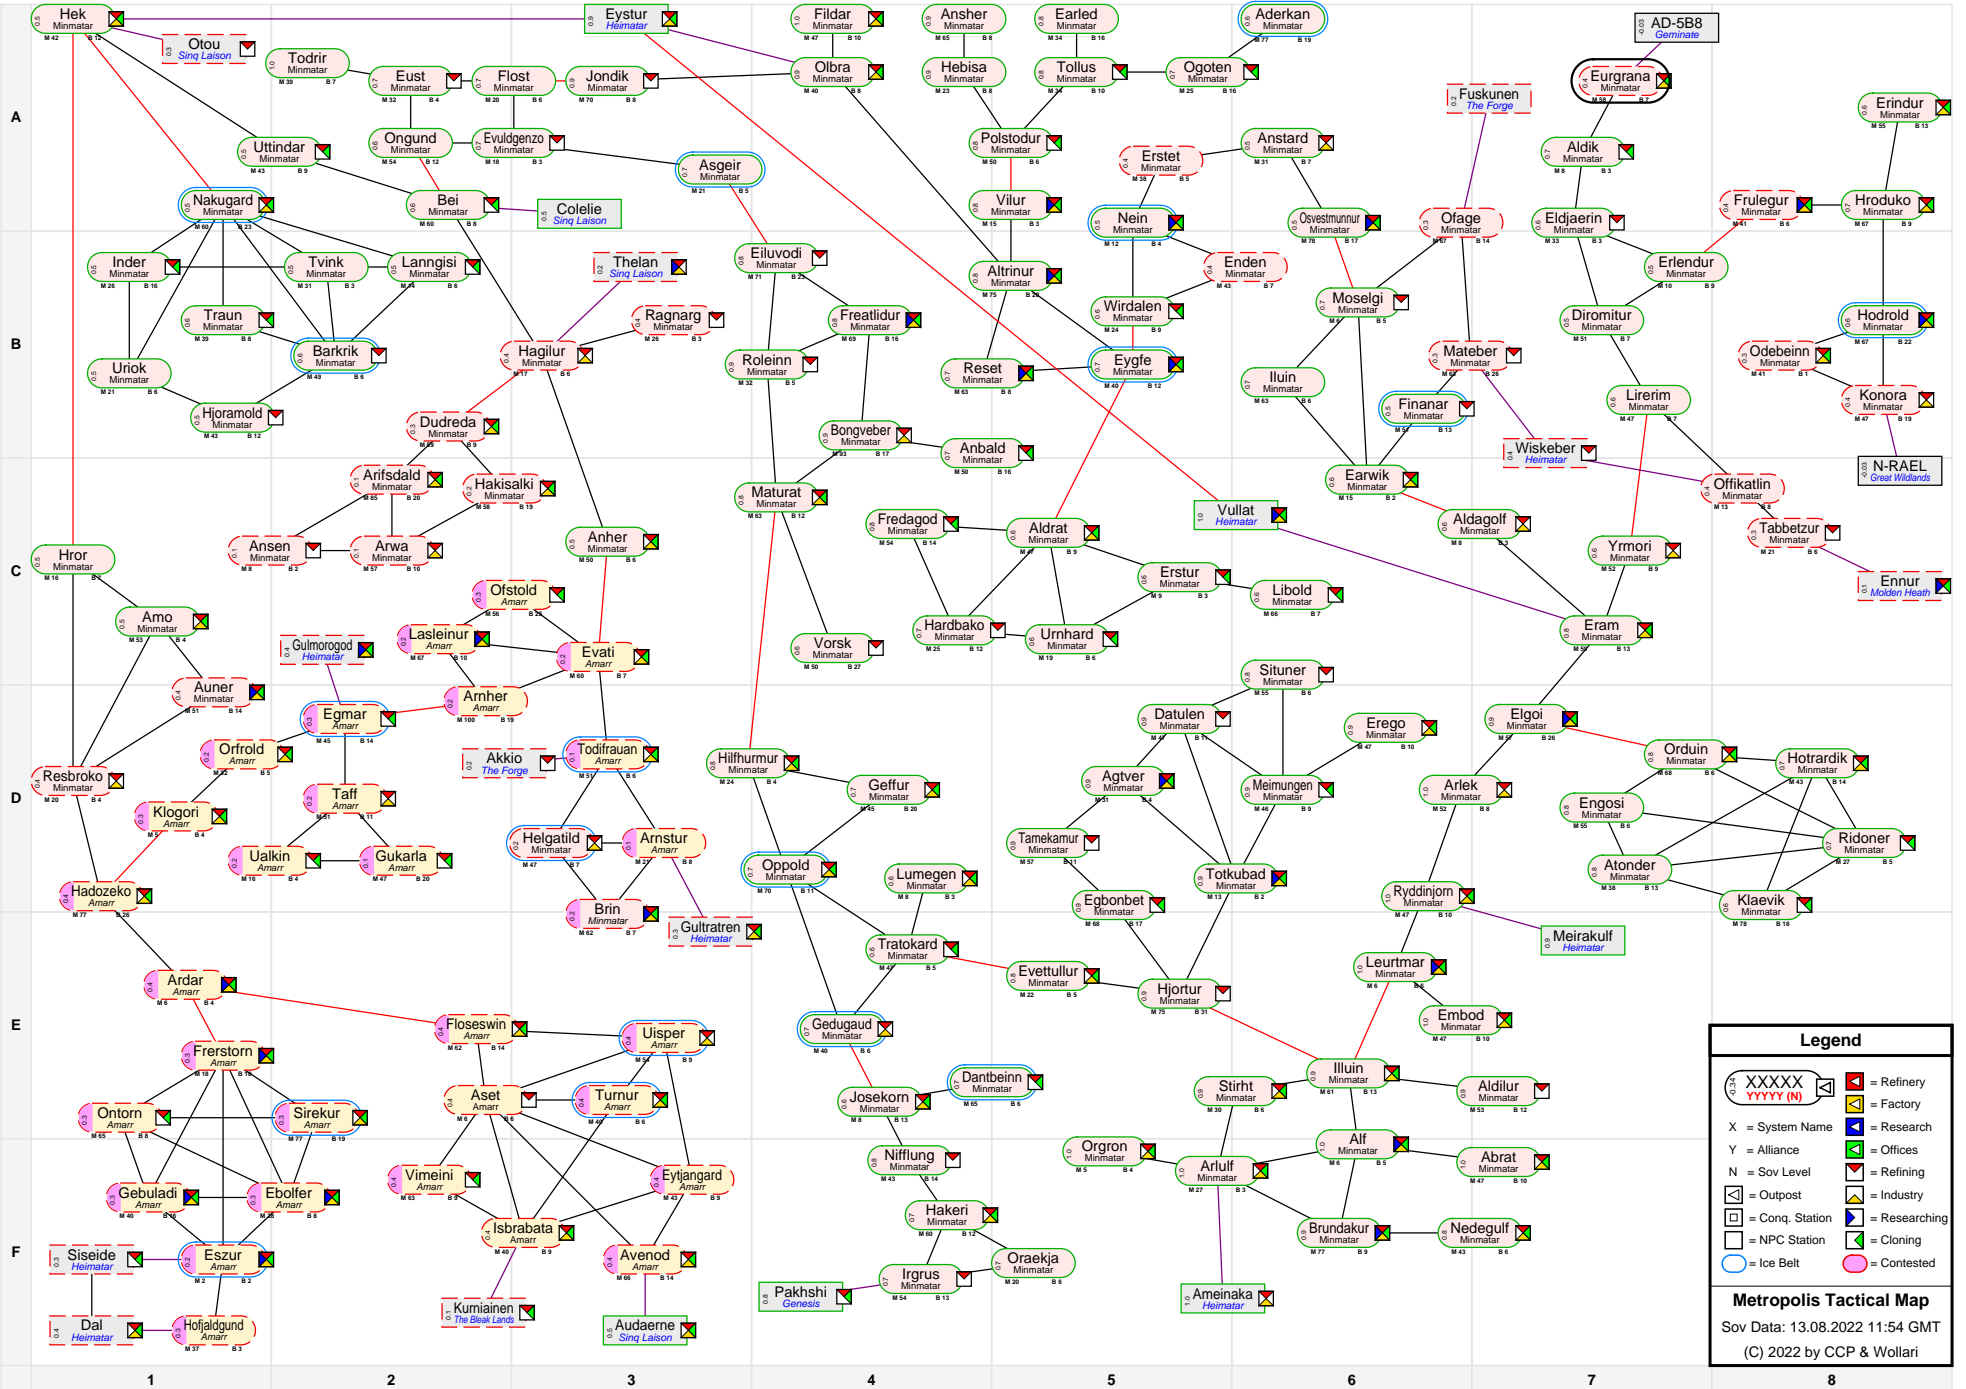

Metropolis Tactical Map

Legend

- XXXXX (with icons) = Refinery
- YYYYY (N) (with icon) = Factory
- X = System Name
- Y = Alliance
- N = Sov Level
- (with icon) = Outpost
- (with icon) = Industry
- (with icon) = Conq. Station
- (with icon) = Researching
- (with icon) = NPC Station
- (with icon) = Cloning
- (with icon) = Contested
- (with icon) = Ice Belt

Metropolis Tactical Map
 Sov Data: 13.08.2022 11:54 GMT
 (C) 2022 by CCP & Wollari