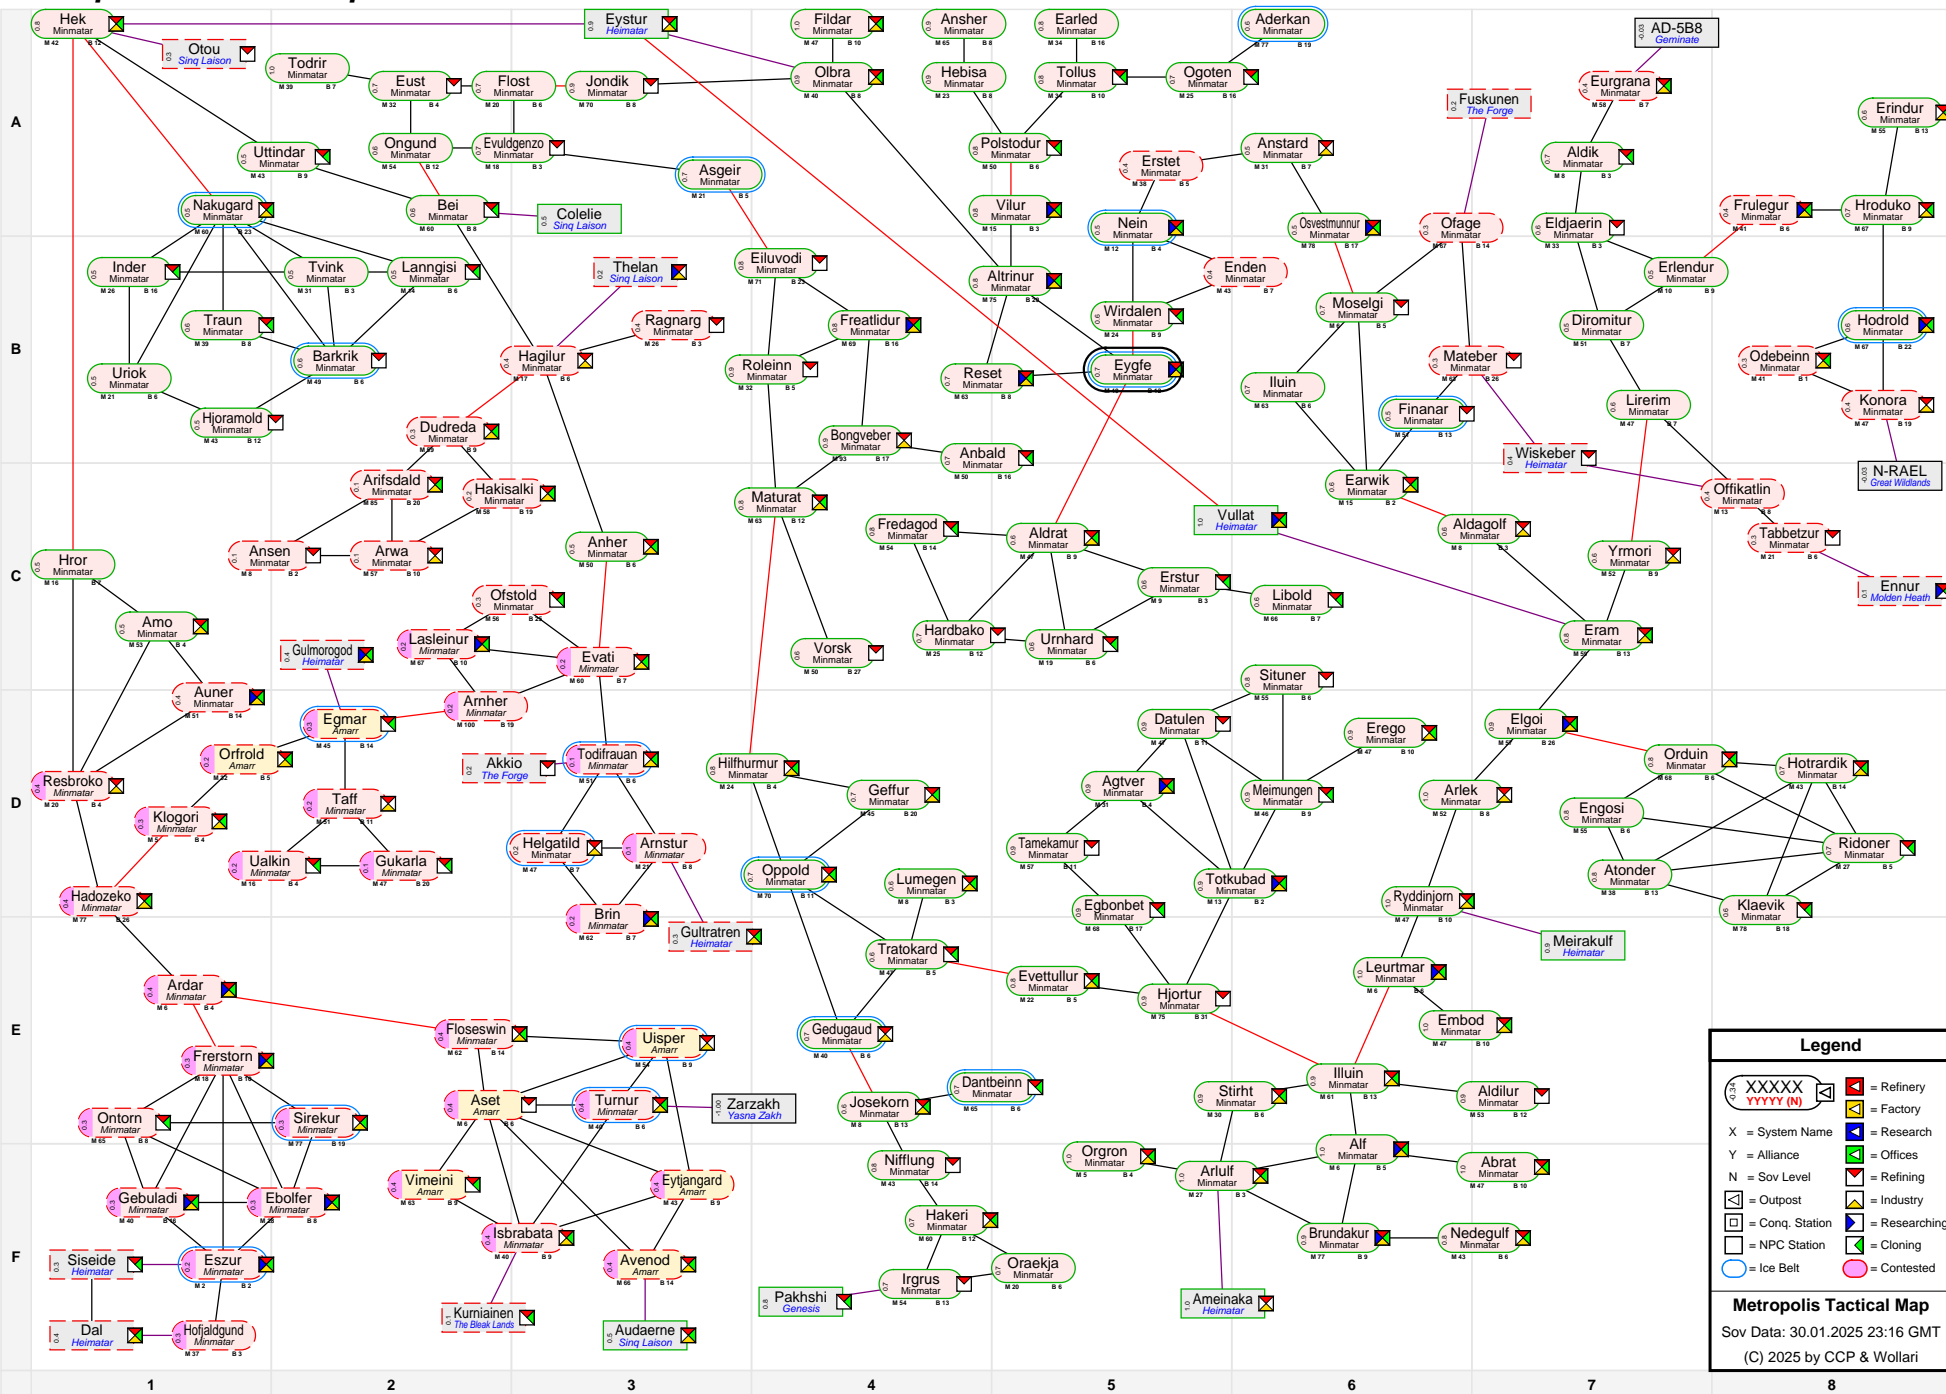

# Metropolis Tactical Map

**Legend**

- XXXXX (Min) YYYYY (N) = Refinery
- X = System Name
- Y = Alliance
- N = Sov Level
- [Icon] = Outpost
- [Icon] = Conq. Station
- [Icon] = NPC Station
- [Icon] = Cloning
- [Icon] = Contested
- [Icon] = Factory
- [Icon] = Research
- [Icon] = Offices
- [Icon] = Refining
- [Icon] = Industry

**Metropolis Tactical Map**  
 Sov Data: 30.01.2025 23:16 GMT  
 (C) 2025 by CCP & Wollari