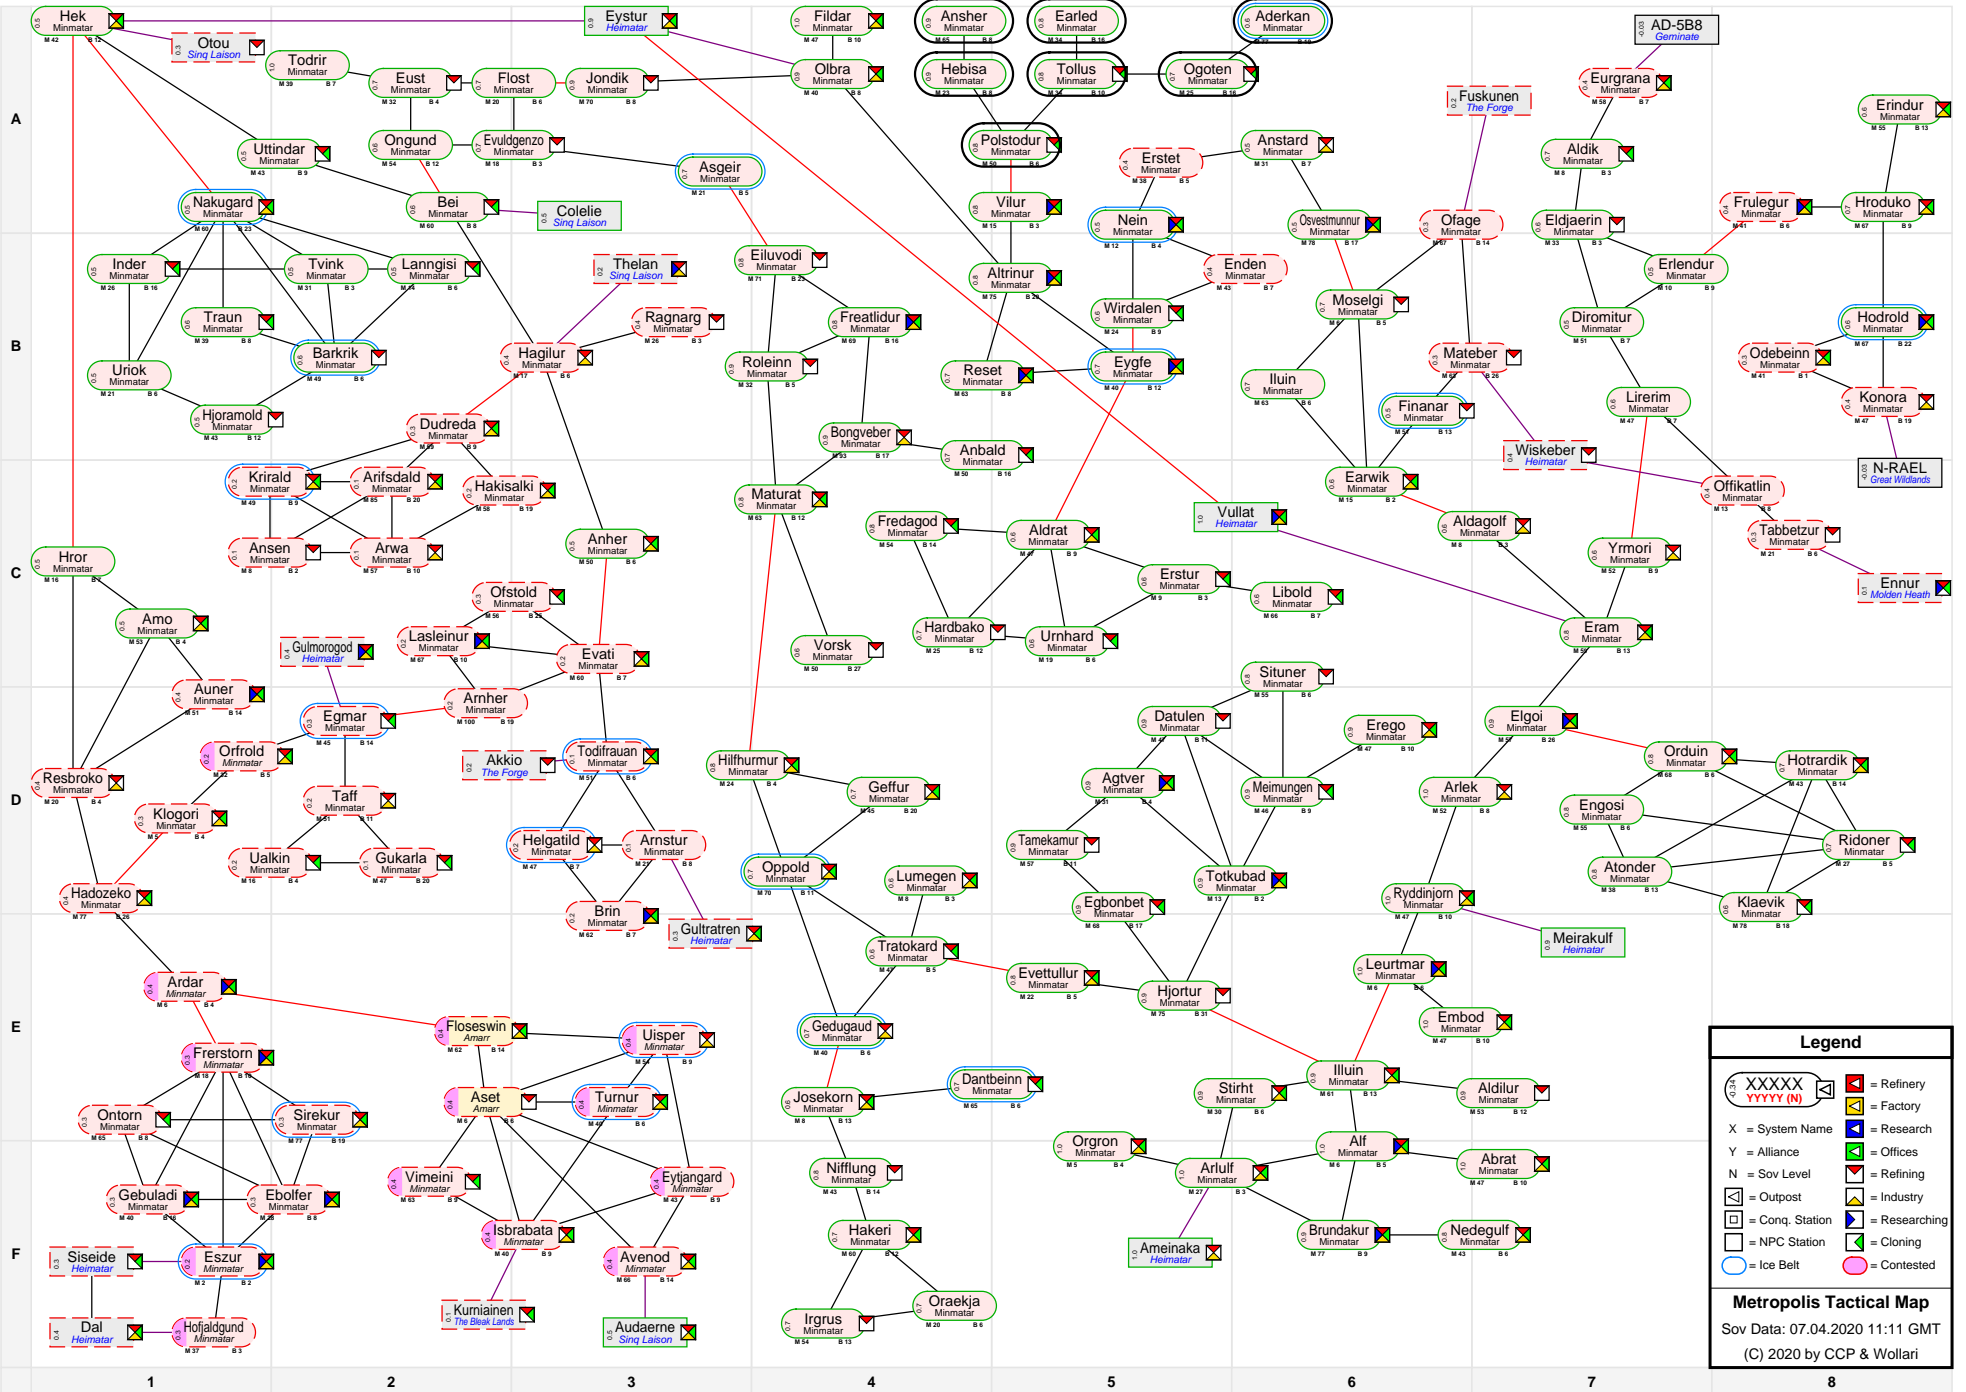

Metropolis Tactical Map

Legend

- XXXXX (with icons) = Refinery
- YYYYY (with icon) = Factory
- X = System Name
- Y = Alliance
- N = Sov Level
- (with icon) = Outpost
- (with icon) = Conq. Station
- (with icon) = NPC Station
- (with icon) = Ice Belt
- (with icon) = Contested
- (with icon) = Research
- (with icon) = Offices
- (with icon) = Refining
- (with icon) = Industry
- (with icon) = Conq. Station
- (with icon) = Researching
- (with icon) = Cloning

Metropolis Tactical Map
 Sov Data: 07.04.2020 11:11 GMT
 (C) 2020 by CCP & Wollari