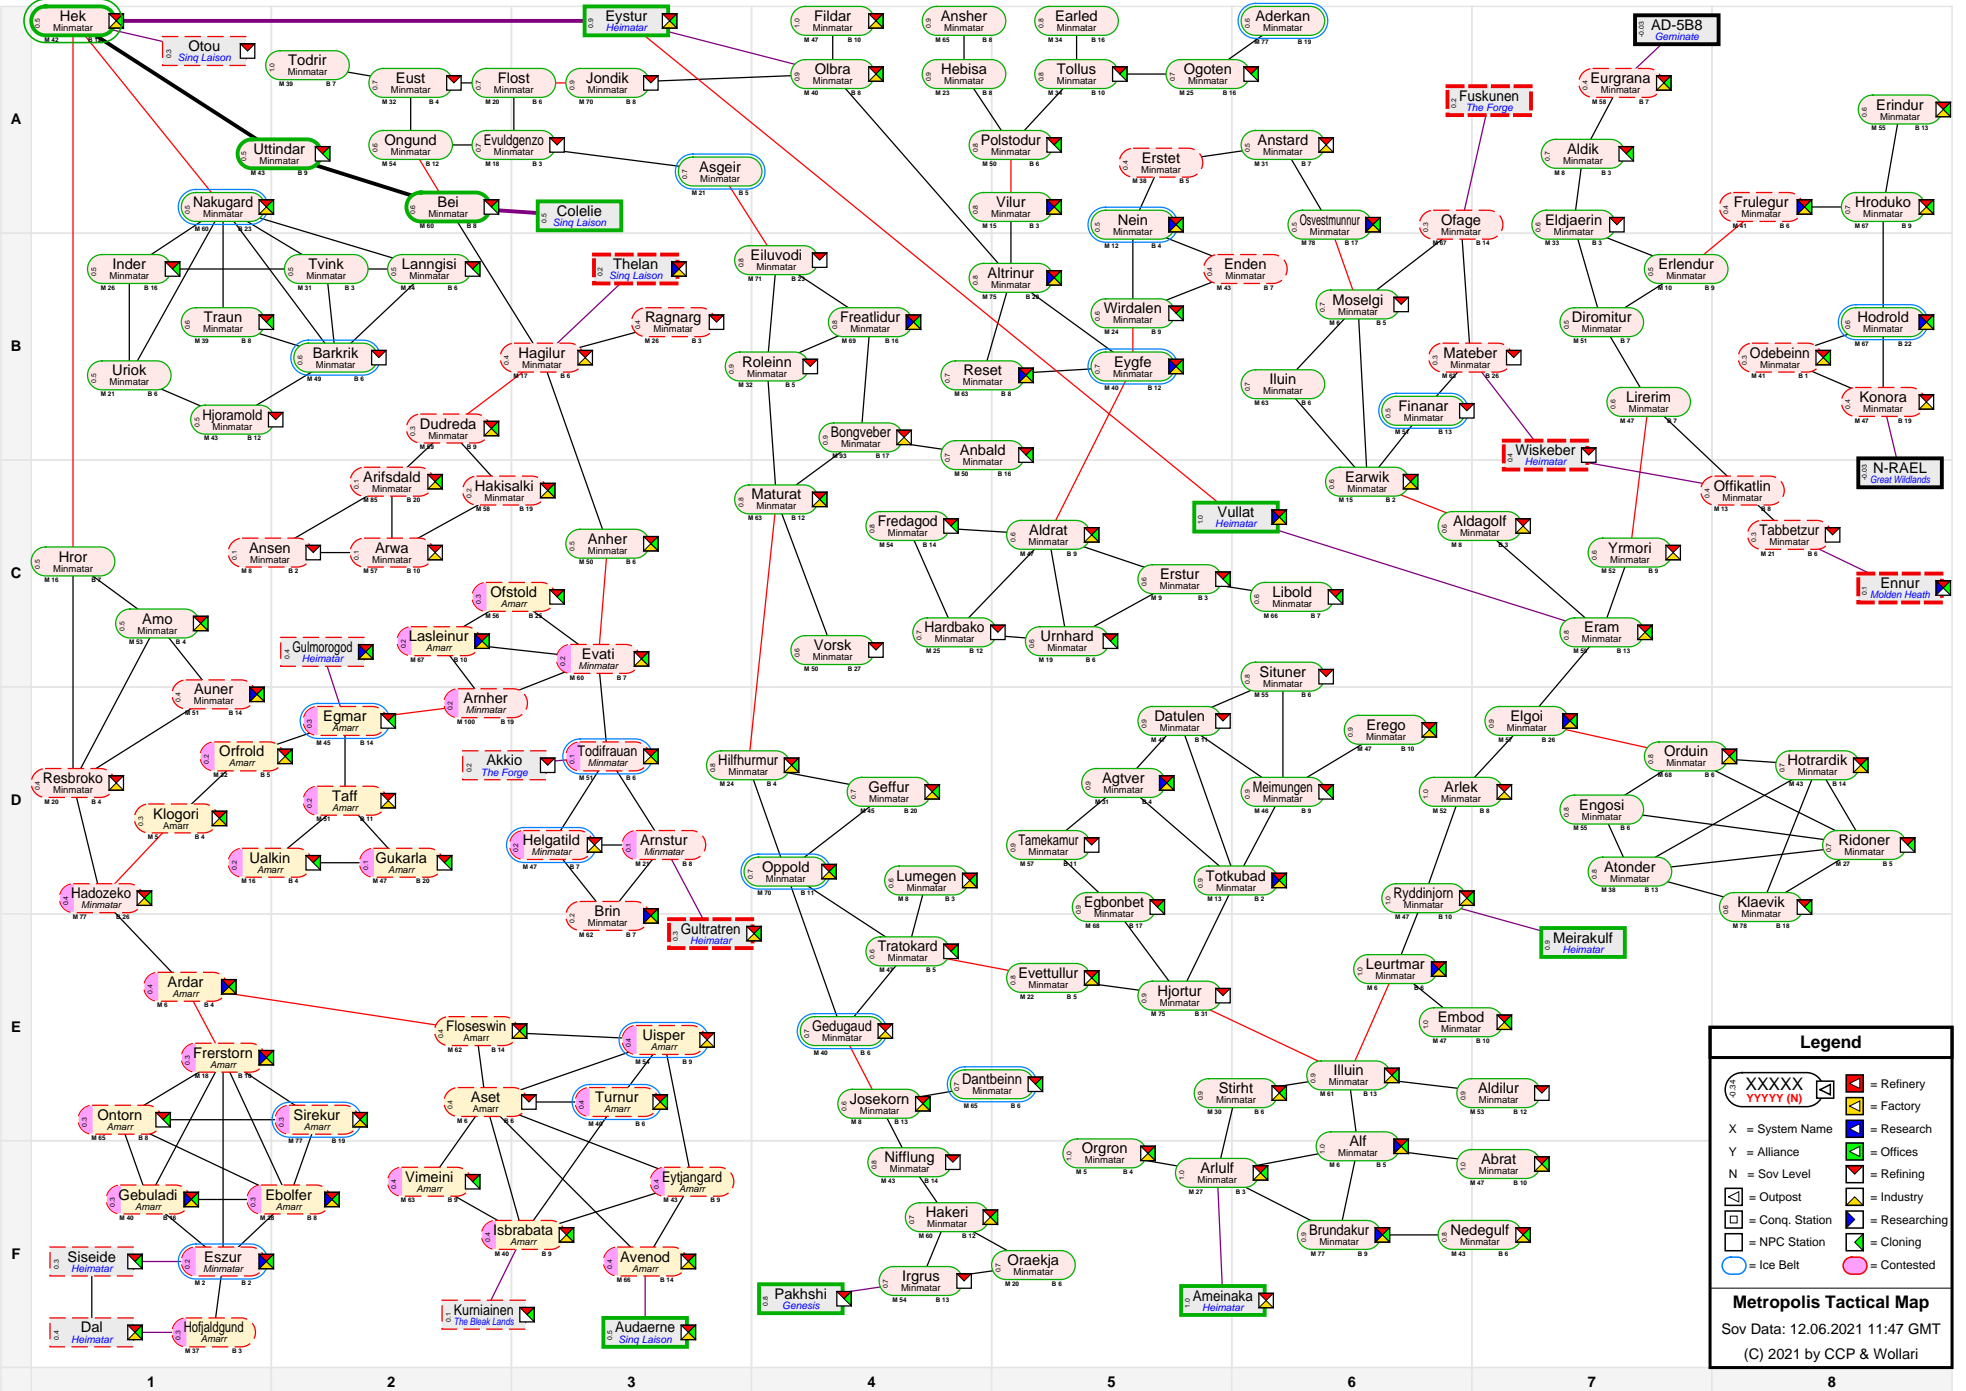

Metropolis Tactical Map

Legend

- XXXXX (with icons) = Refinery
- YYYYY (with icon) = Factory
- X = System Name
- Y = Alliance
- N = Sov Level
- (with icon) = Outpost
- (with icon) = Industry
- (with icon) = Conq. Station
- (with icon) = Researching
- (with icon) = NPC Station
- (with icon) = Cloning
- (with icon) = Contested

Metropolis Tactical Map
 Sov Data: 12.06.2021 11:47 GMT
 (C) 2021 by CCP & Wollari