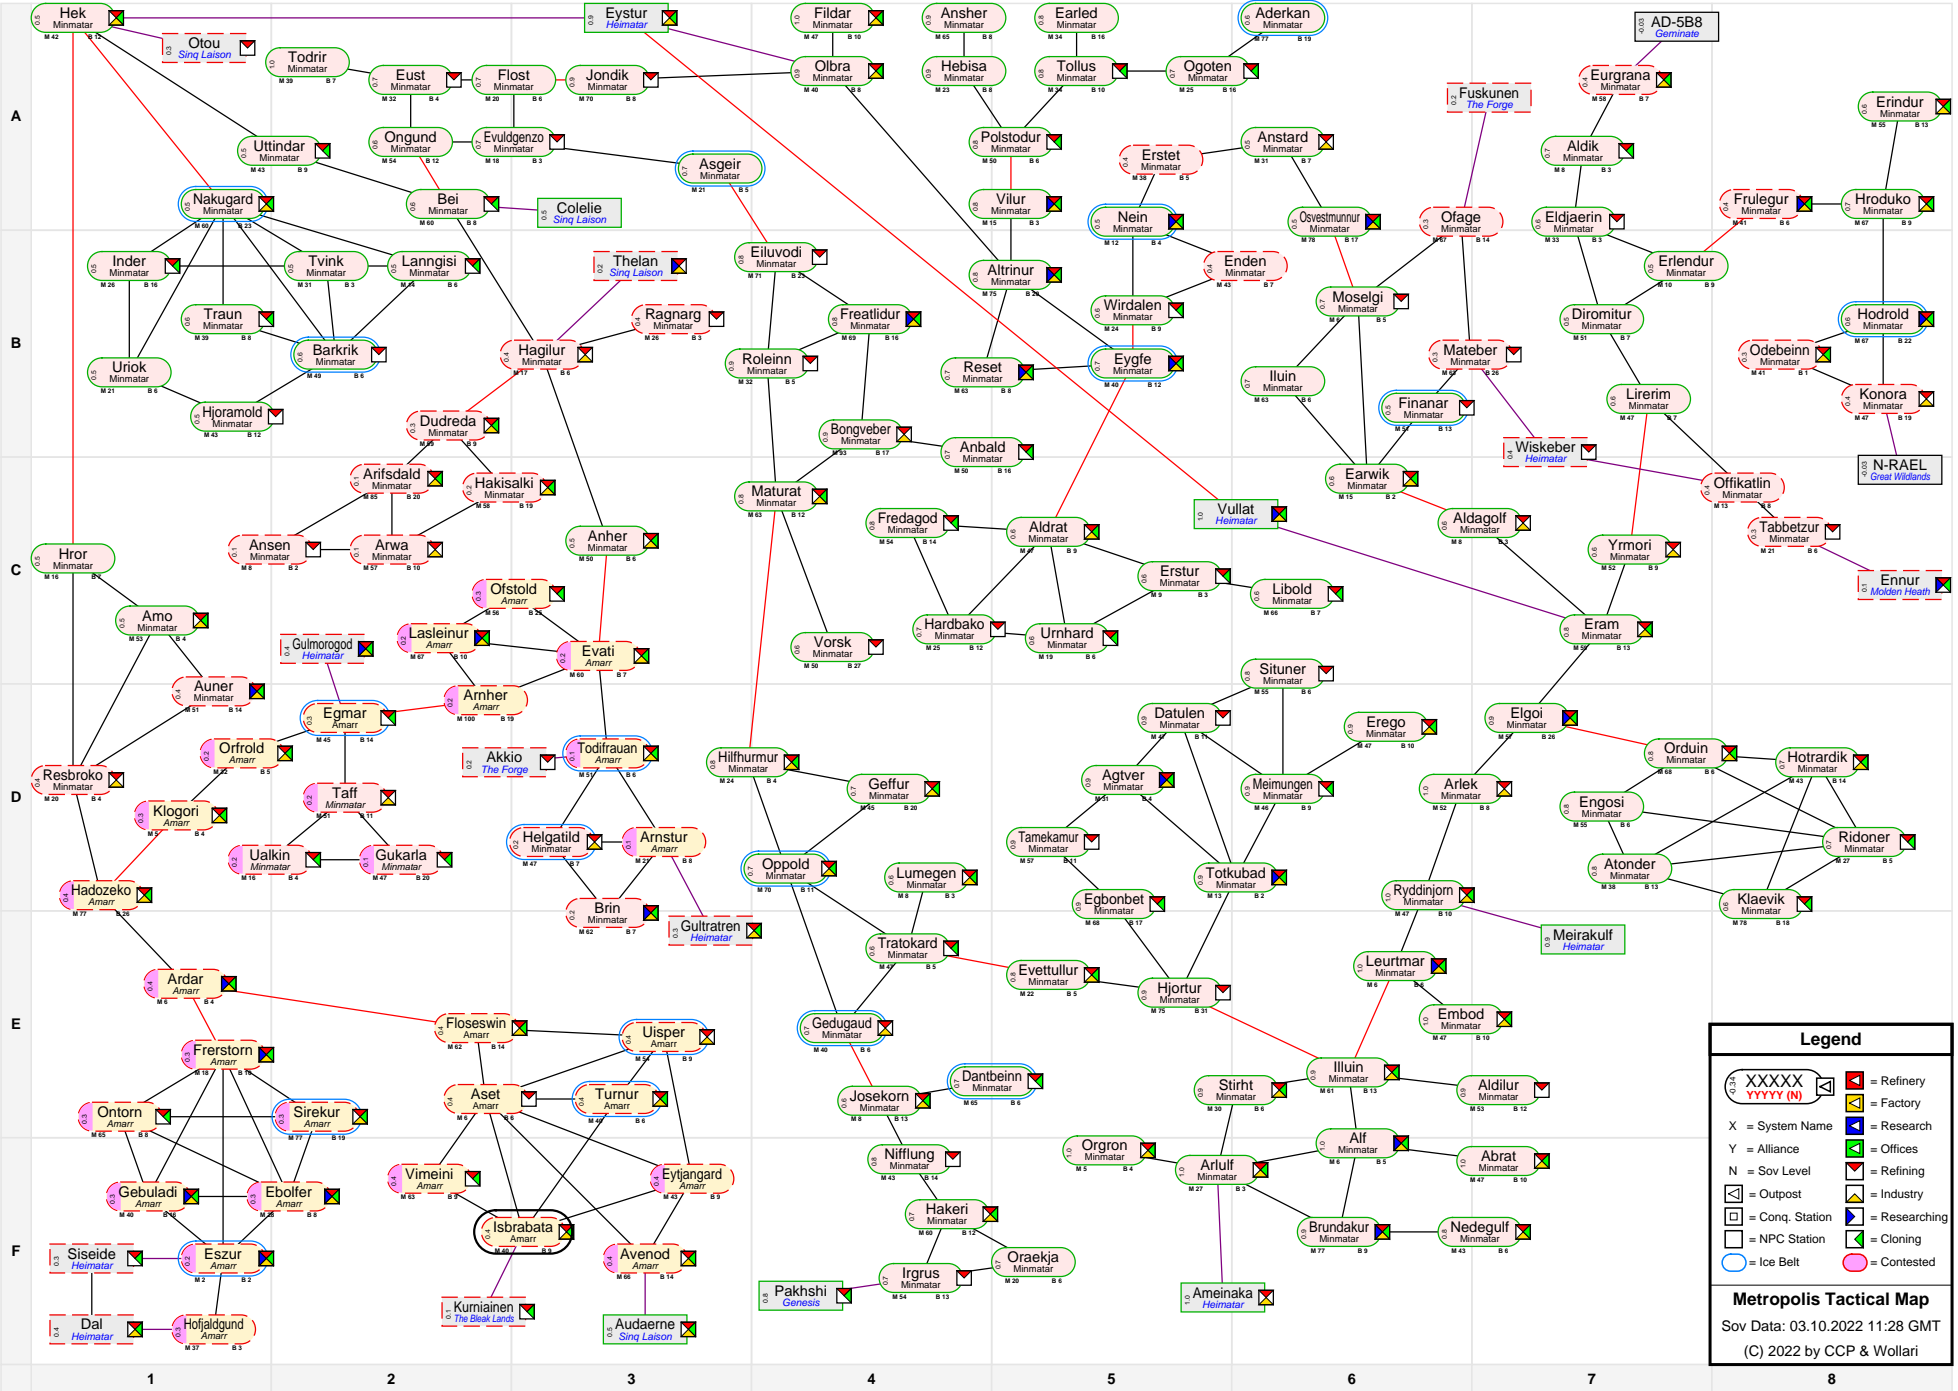

Metropolis Tactical Map

Legend

- XXXXX (with icon) = Refinery
- YYYY (N) (with icon) = Factory
- X = System Name
- Y = Alliance
- N = Sov Level
- (with icon) = Outpost
- (with icon) = Industry
- (with icon) = Conq. Station
- (with icon) = Researching
- (with icon) = NPC Station
- (with icon) = Cloning
- (with icon) = Contested

Metropolis Tactical Map
 Sov Data: 03.10.2022 11:28 GMT
 (C) 2022 by CCP & Wollari