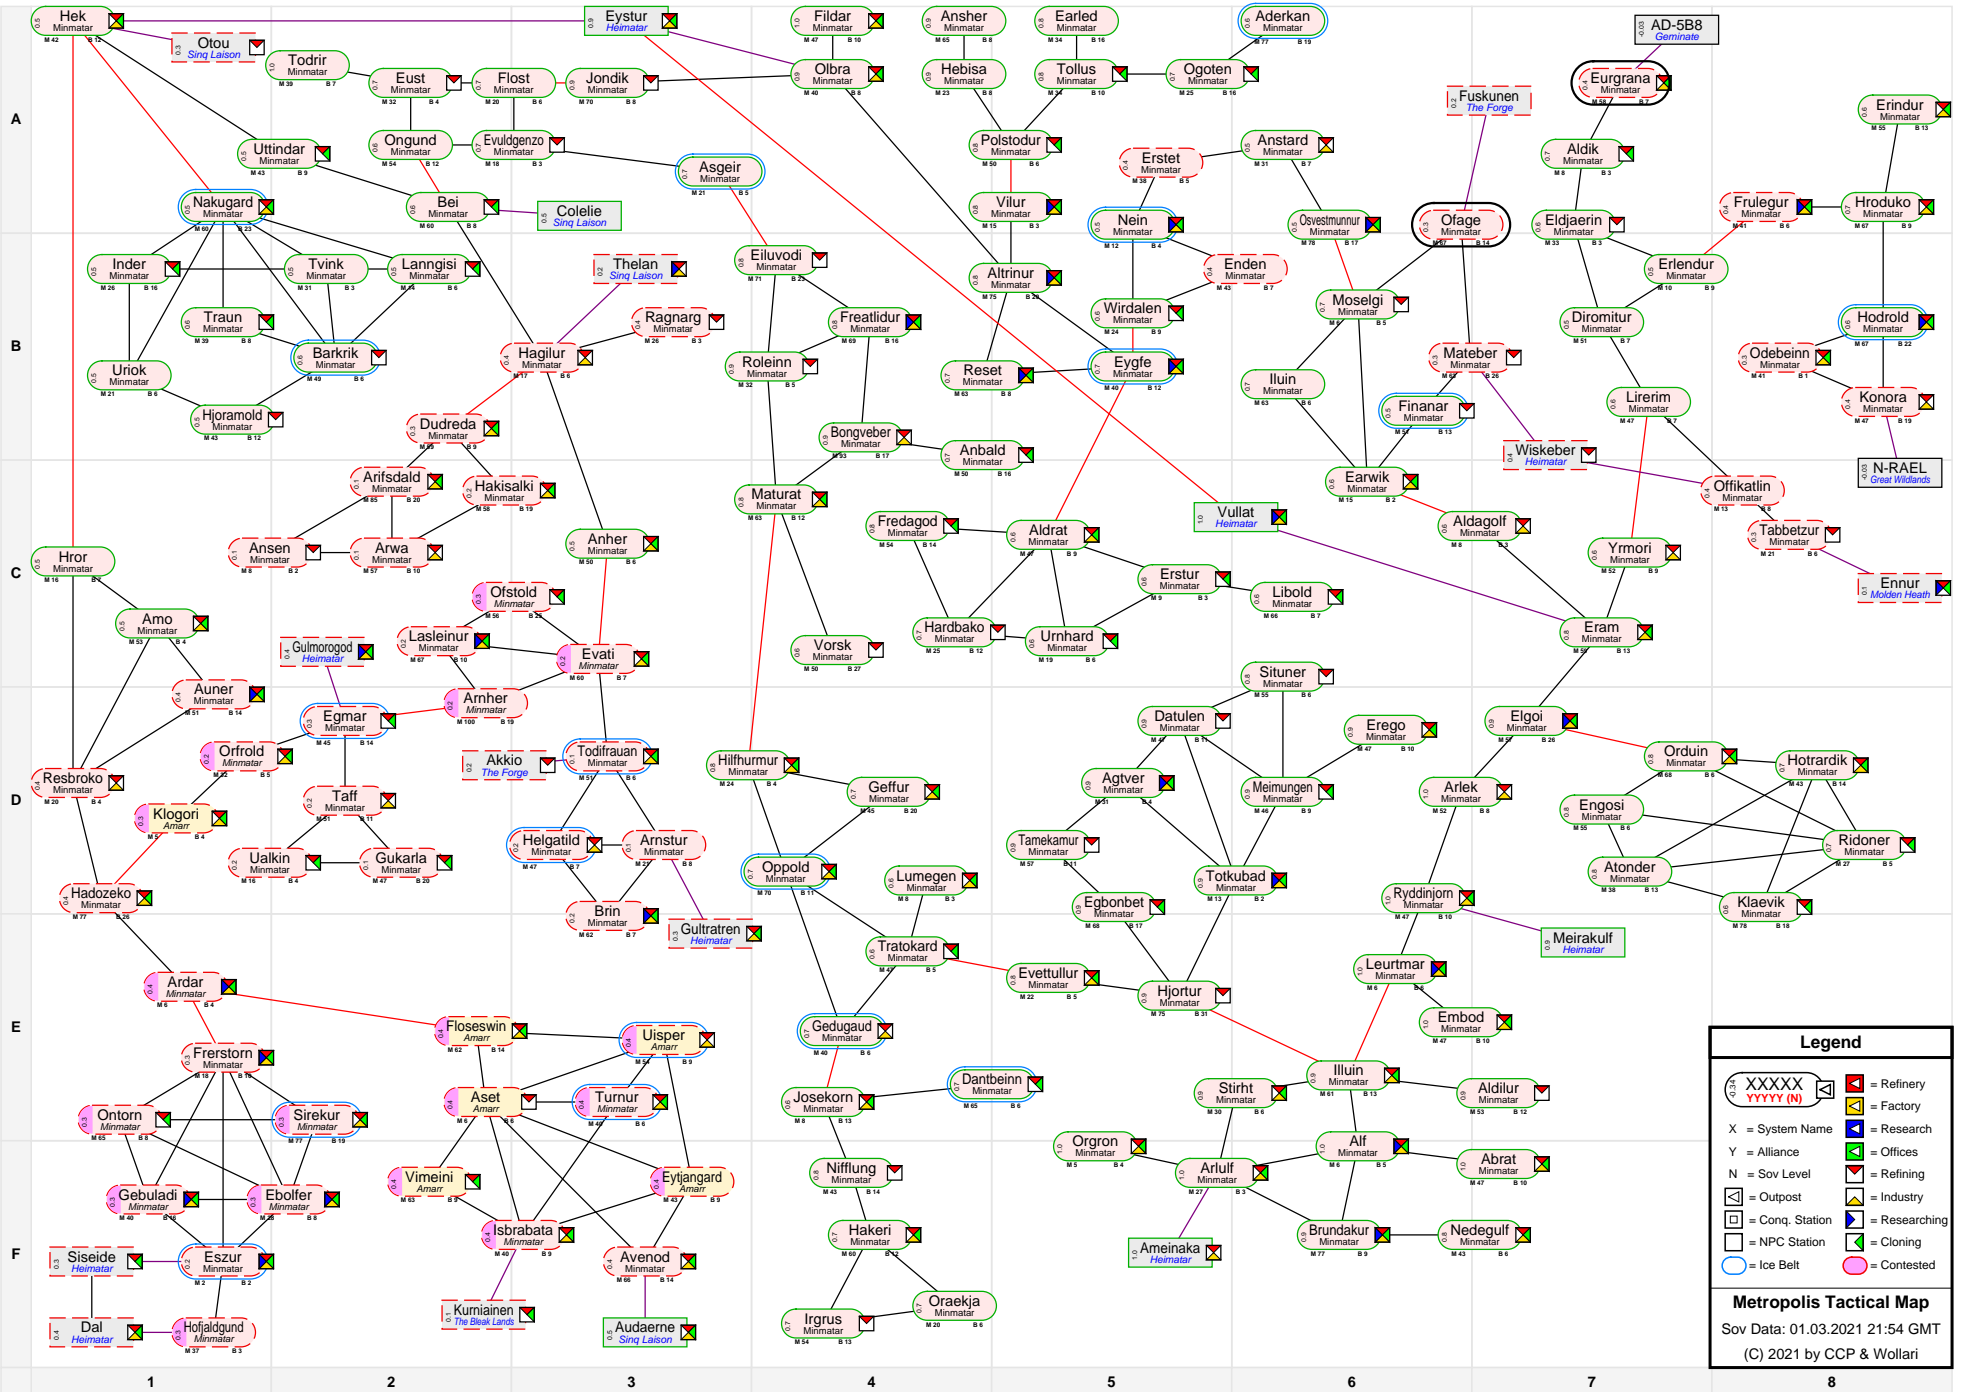

Metropolis Tactical Map

Legend

- = Refinery
- = Factory
- X = System Name
- Y = Alliance
- N = Sov Level
- = Refining
- = Industry
- = Conq. Station
- = Cloning
- = NPC Station
- = Ice Belt
- = Contested

Metropolis Tactical Map
 Sov Data: 01.03.2021 21:54 GMT
 (C) 2021 by CCP & Wollari