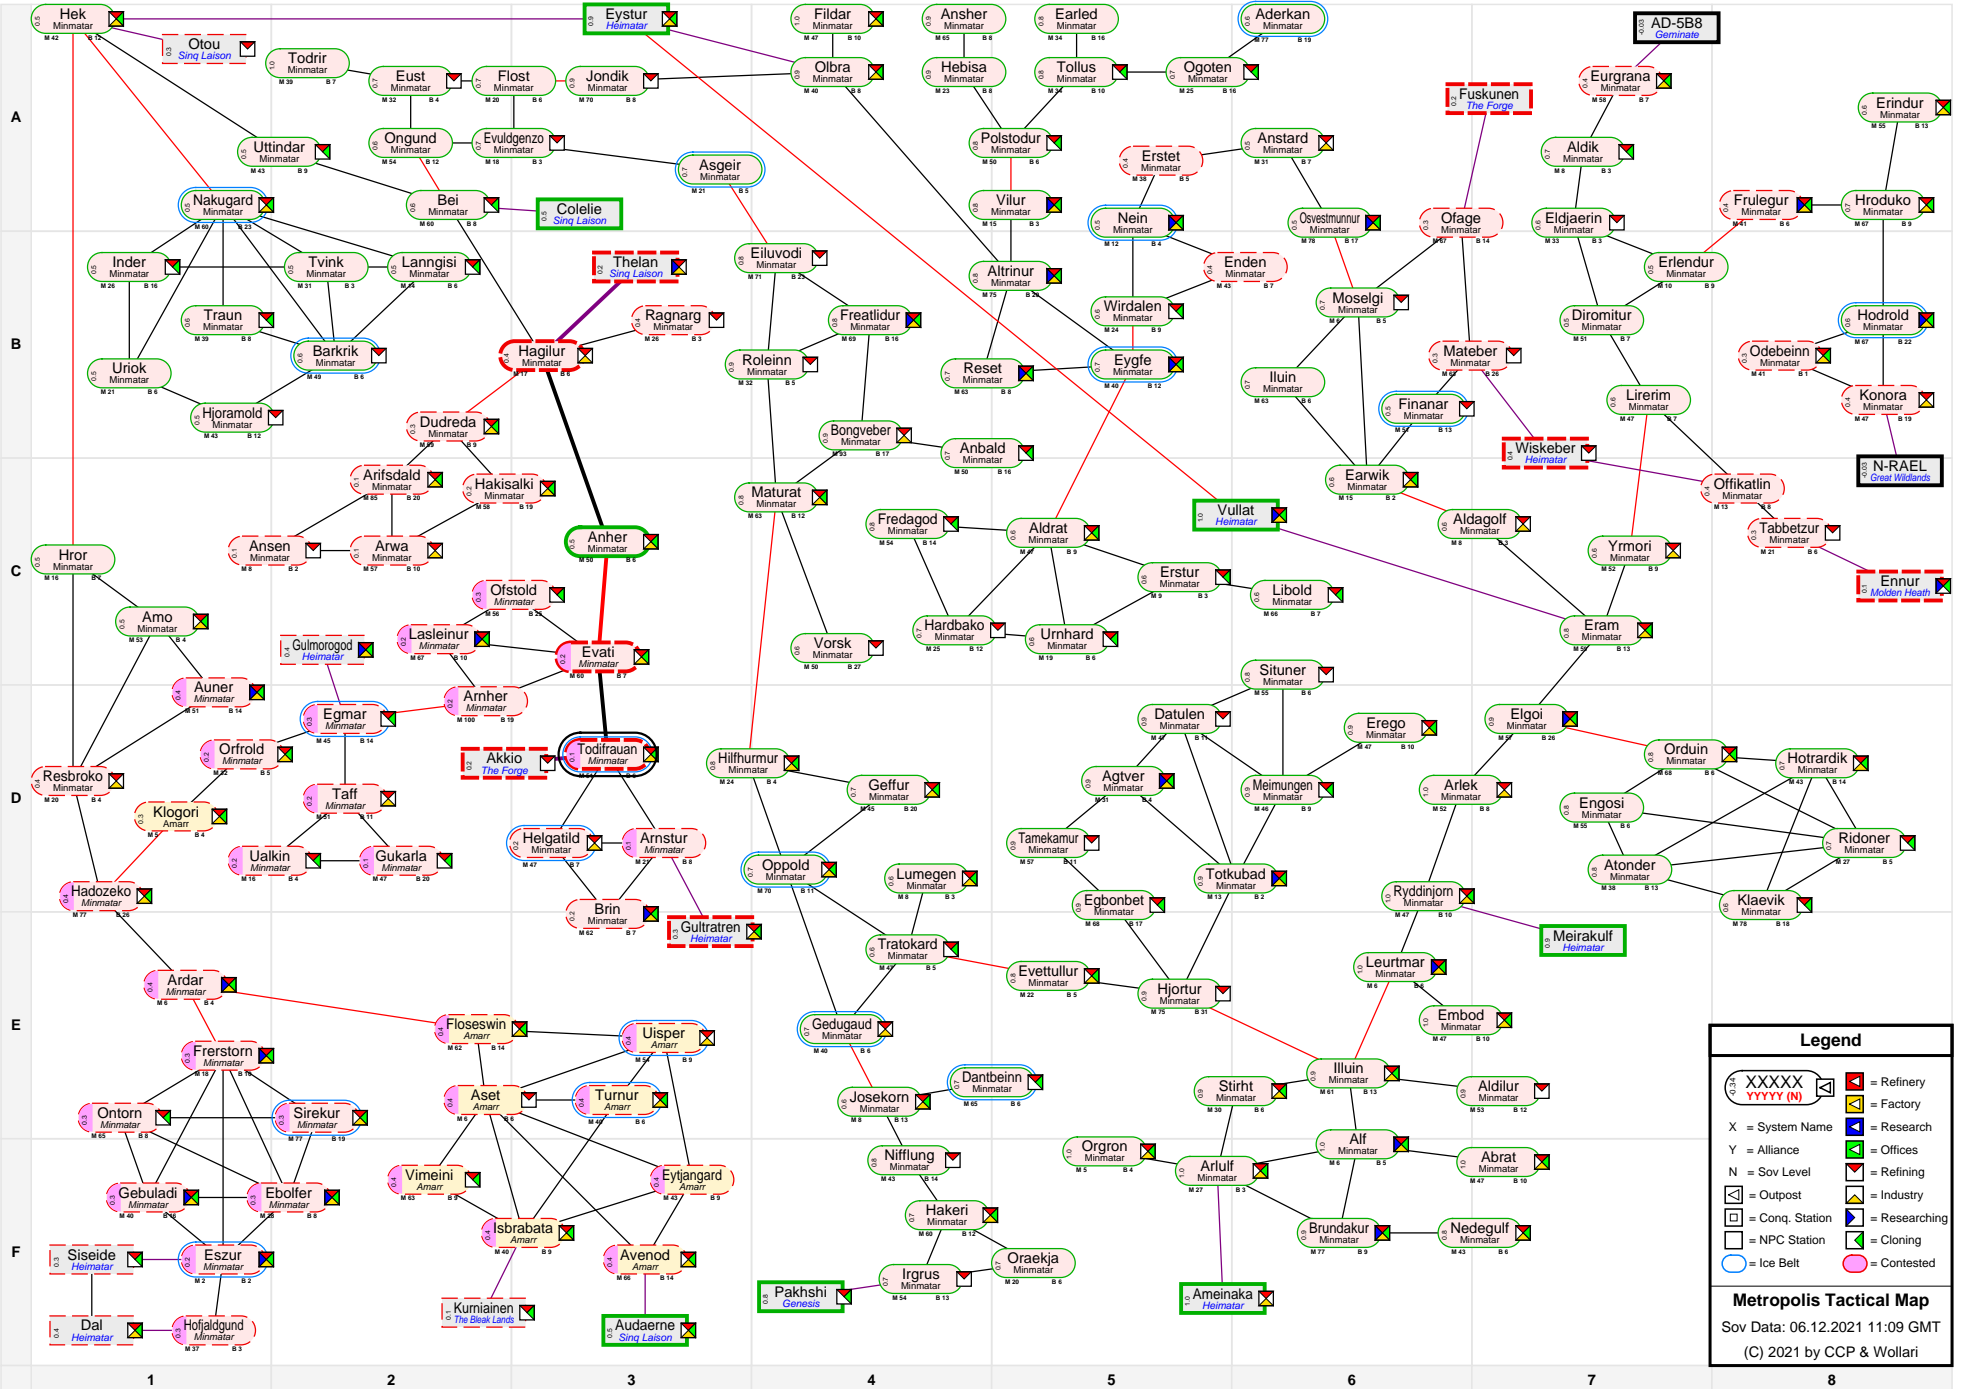

Metropolis Tactical Map

Legend

- XXXXX (with icon) = Refinery
- YYYY (with icon) = Factory
- X = System Name
- Y = Alliance
- N = Sov Level
- (with icon) = Outpost
- (with icon) = Industry
- (with icon) = Conq. Station
- (with icon) = Researching
- (with icon) = NPC Station
- (with icon) = Cloning
- (with icon) = Contested

Metropolis Tactical Map
 Sov Data: 06.12.2021 11:09 GMT
 (C) 2021 by CCP & Wollari