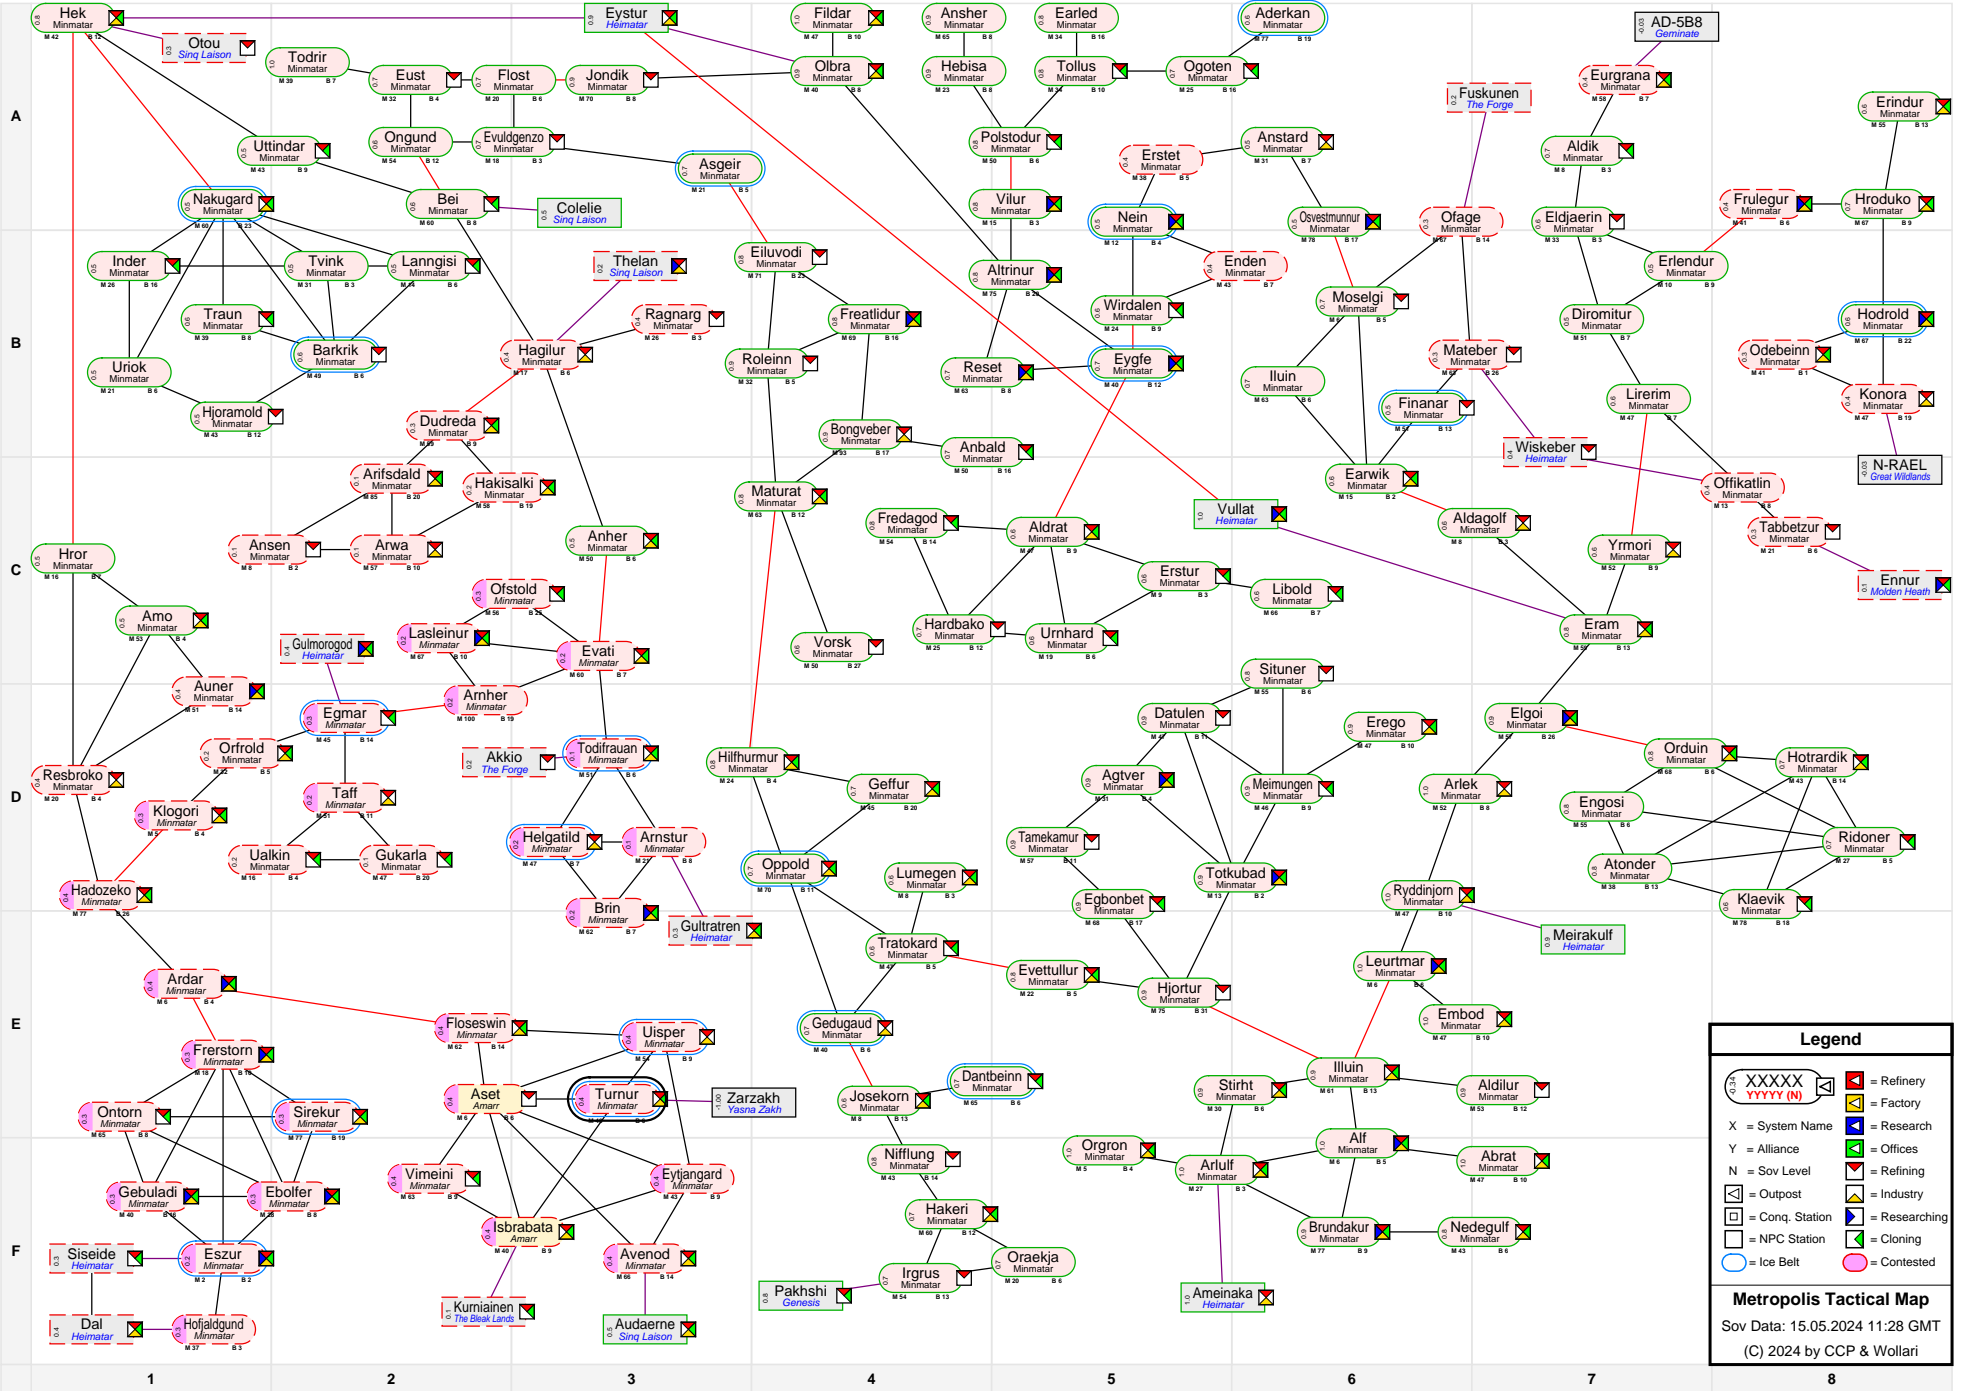

Metropolis Tactical Map

Legend

XXXXX = Refinery
YYYY (N) = Factory
X = System Name = Research
Y = Alliance = Offices
N = Sov Level = Refining
 = Outpost = Industry
 = Conq. Station = Researching
 = NPC Station = Cloning
 = Ice Belt = Contested

Metropolis Tactical Map
 Sov Data: 15.05.2024 11:28 GMT
 (C) 2024 by CCP & Wollari