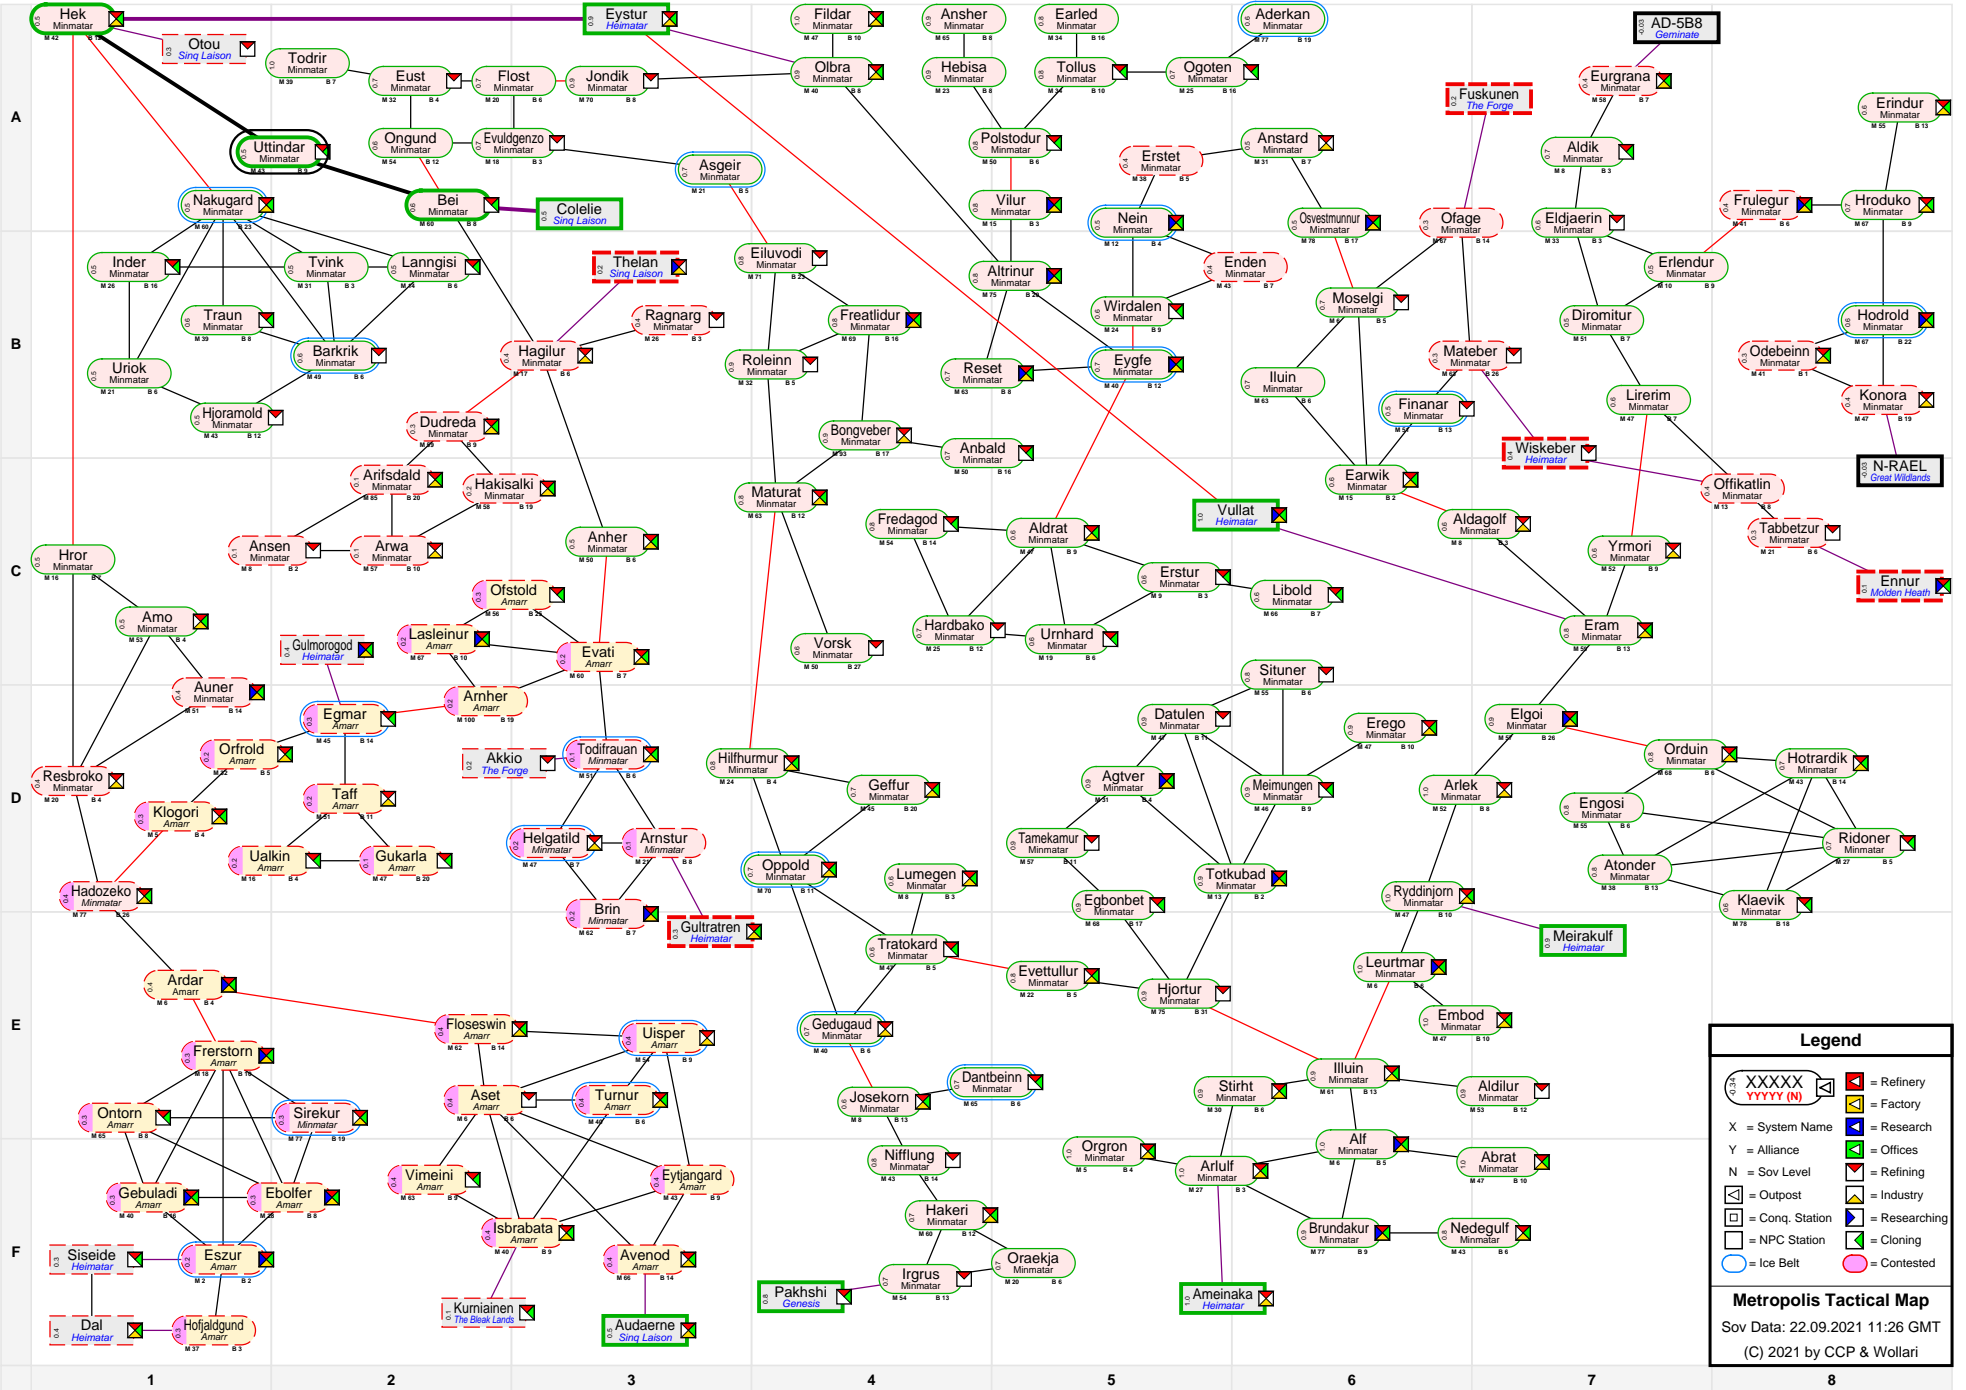

Metropolis Tactical Map

Legend

- XXXXX (with icons) = Refinery
- YYYY (with icon) = Factory
- X = System Name
- Y = Alliance
- N = Sov Level
- (with icon) = Outpost
- (with icon) = Industry
- (with icon) = Conq. Station
- (with icon) = Researching
- (with icon) = NPC Station
- (with icon) = Cloning
- (with icon) = Contested

Metropolis Tactical Map
 Sov Data: 22.09.2021 11:26 GMT
 (C) 2021 by CCP & Wollari