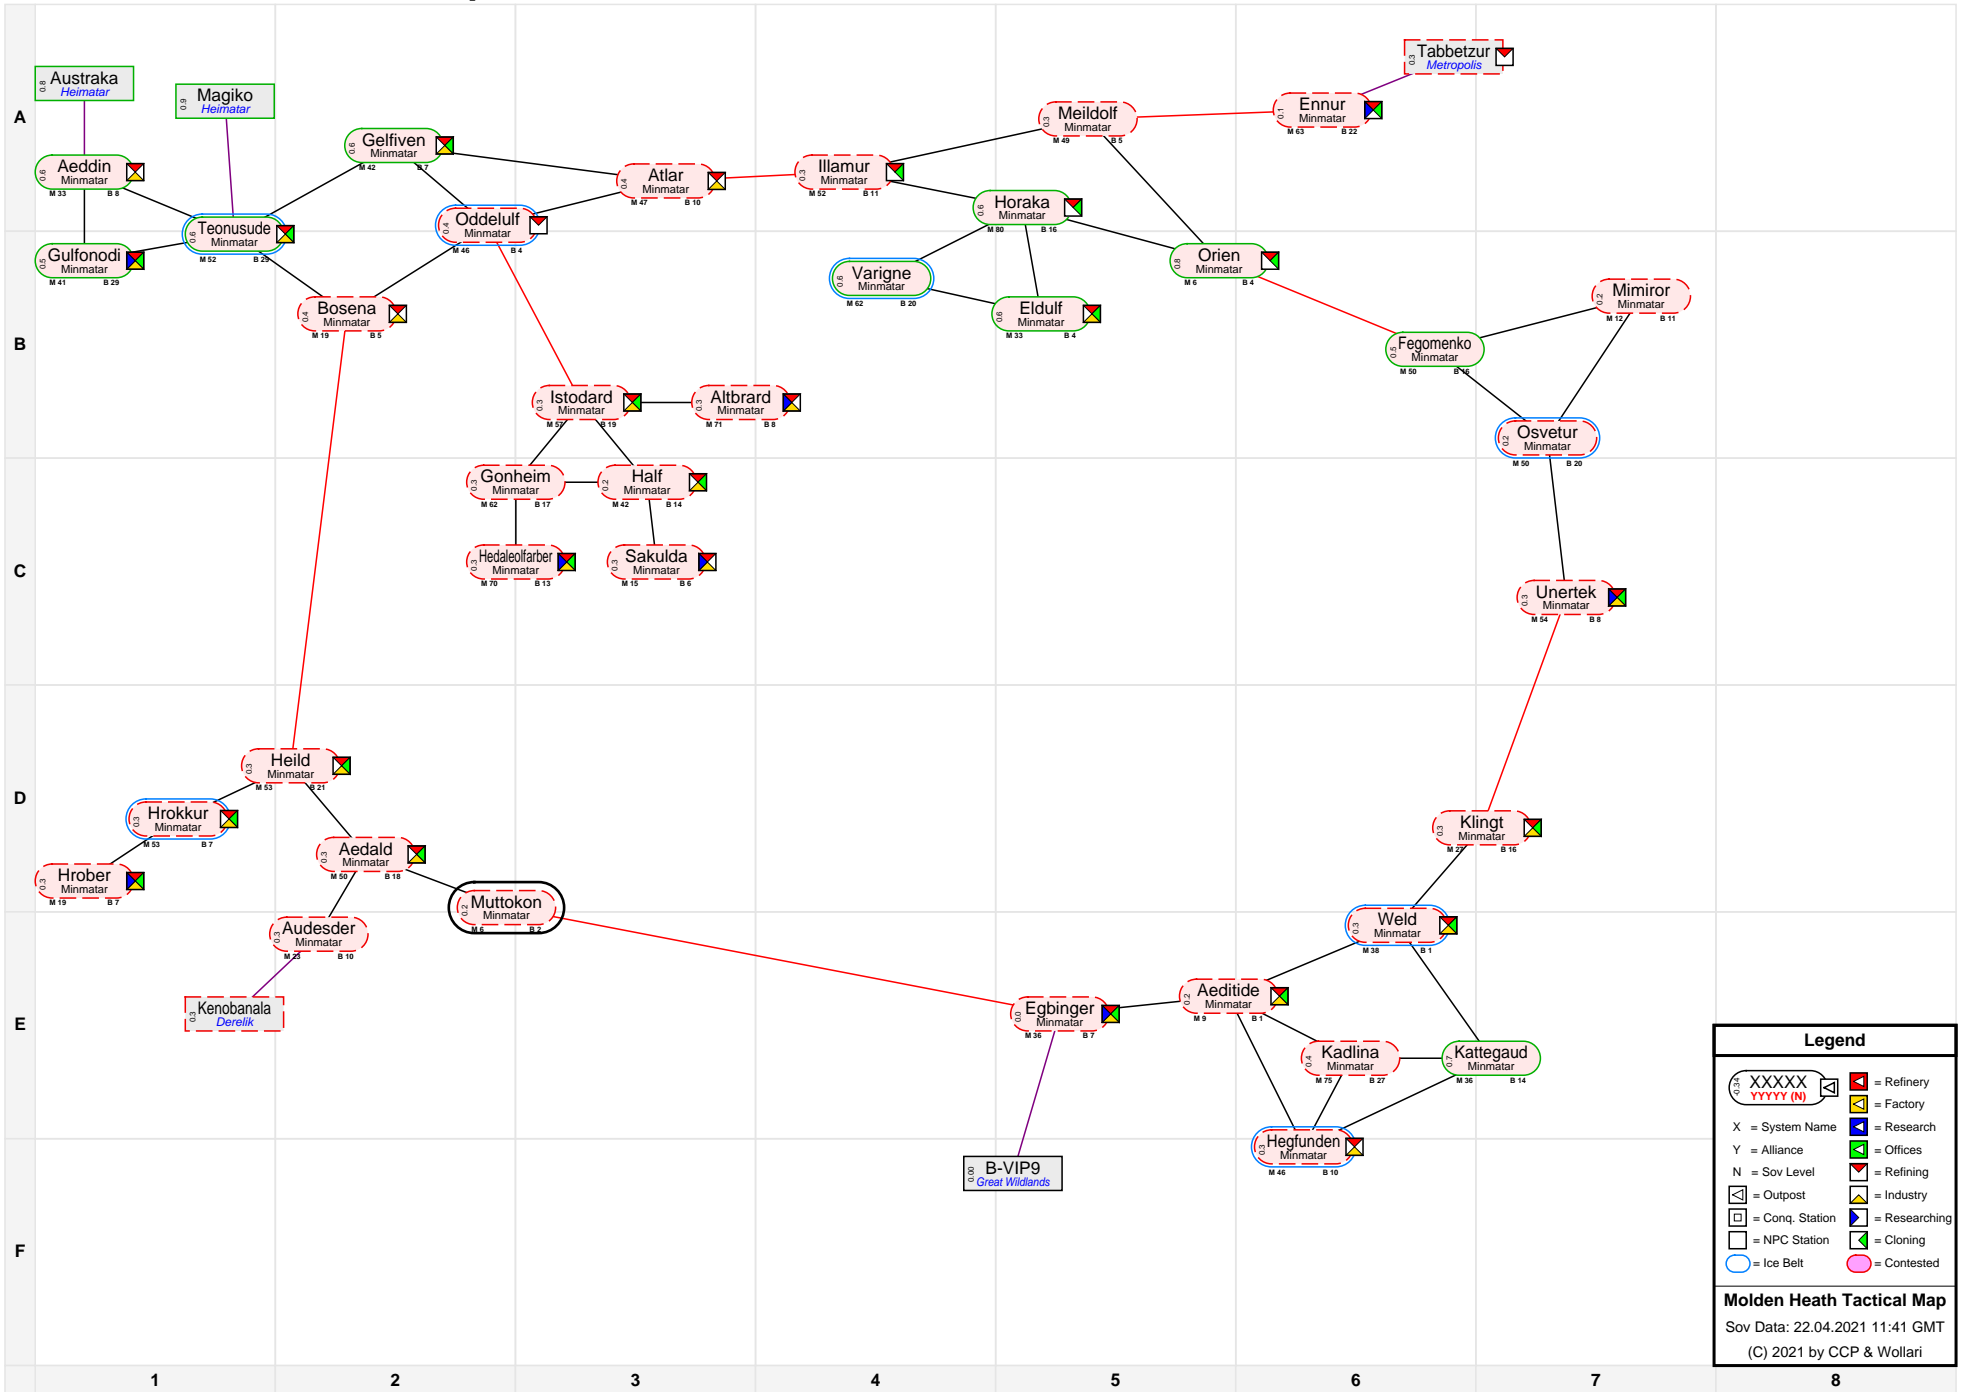

Molden Heath Tactical Map

Legend	
X = System Name	
Y = Alliance	
N = Sov Level	

Molden Heath Tactical Map
 Sov Data: 22.04.2021 11:41 GMT
 (C) 2021 by CCP & Wollari