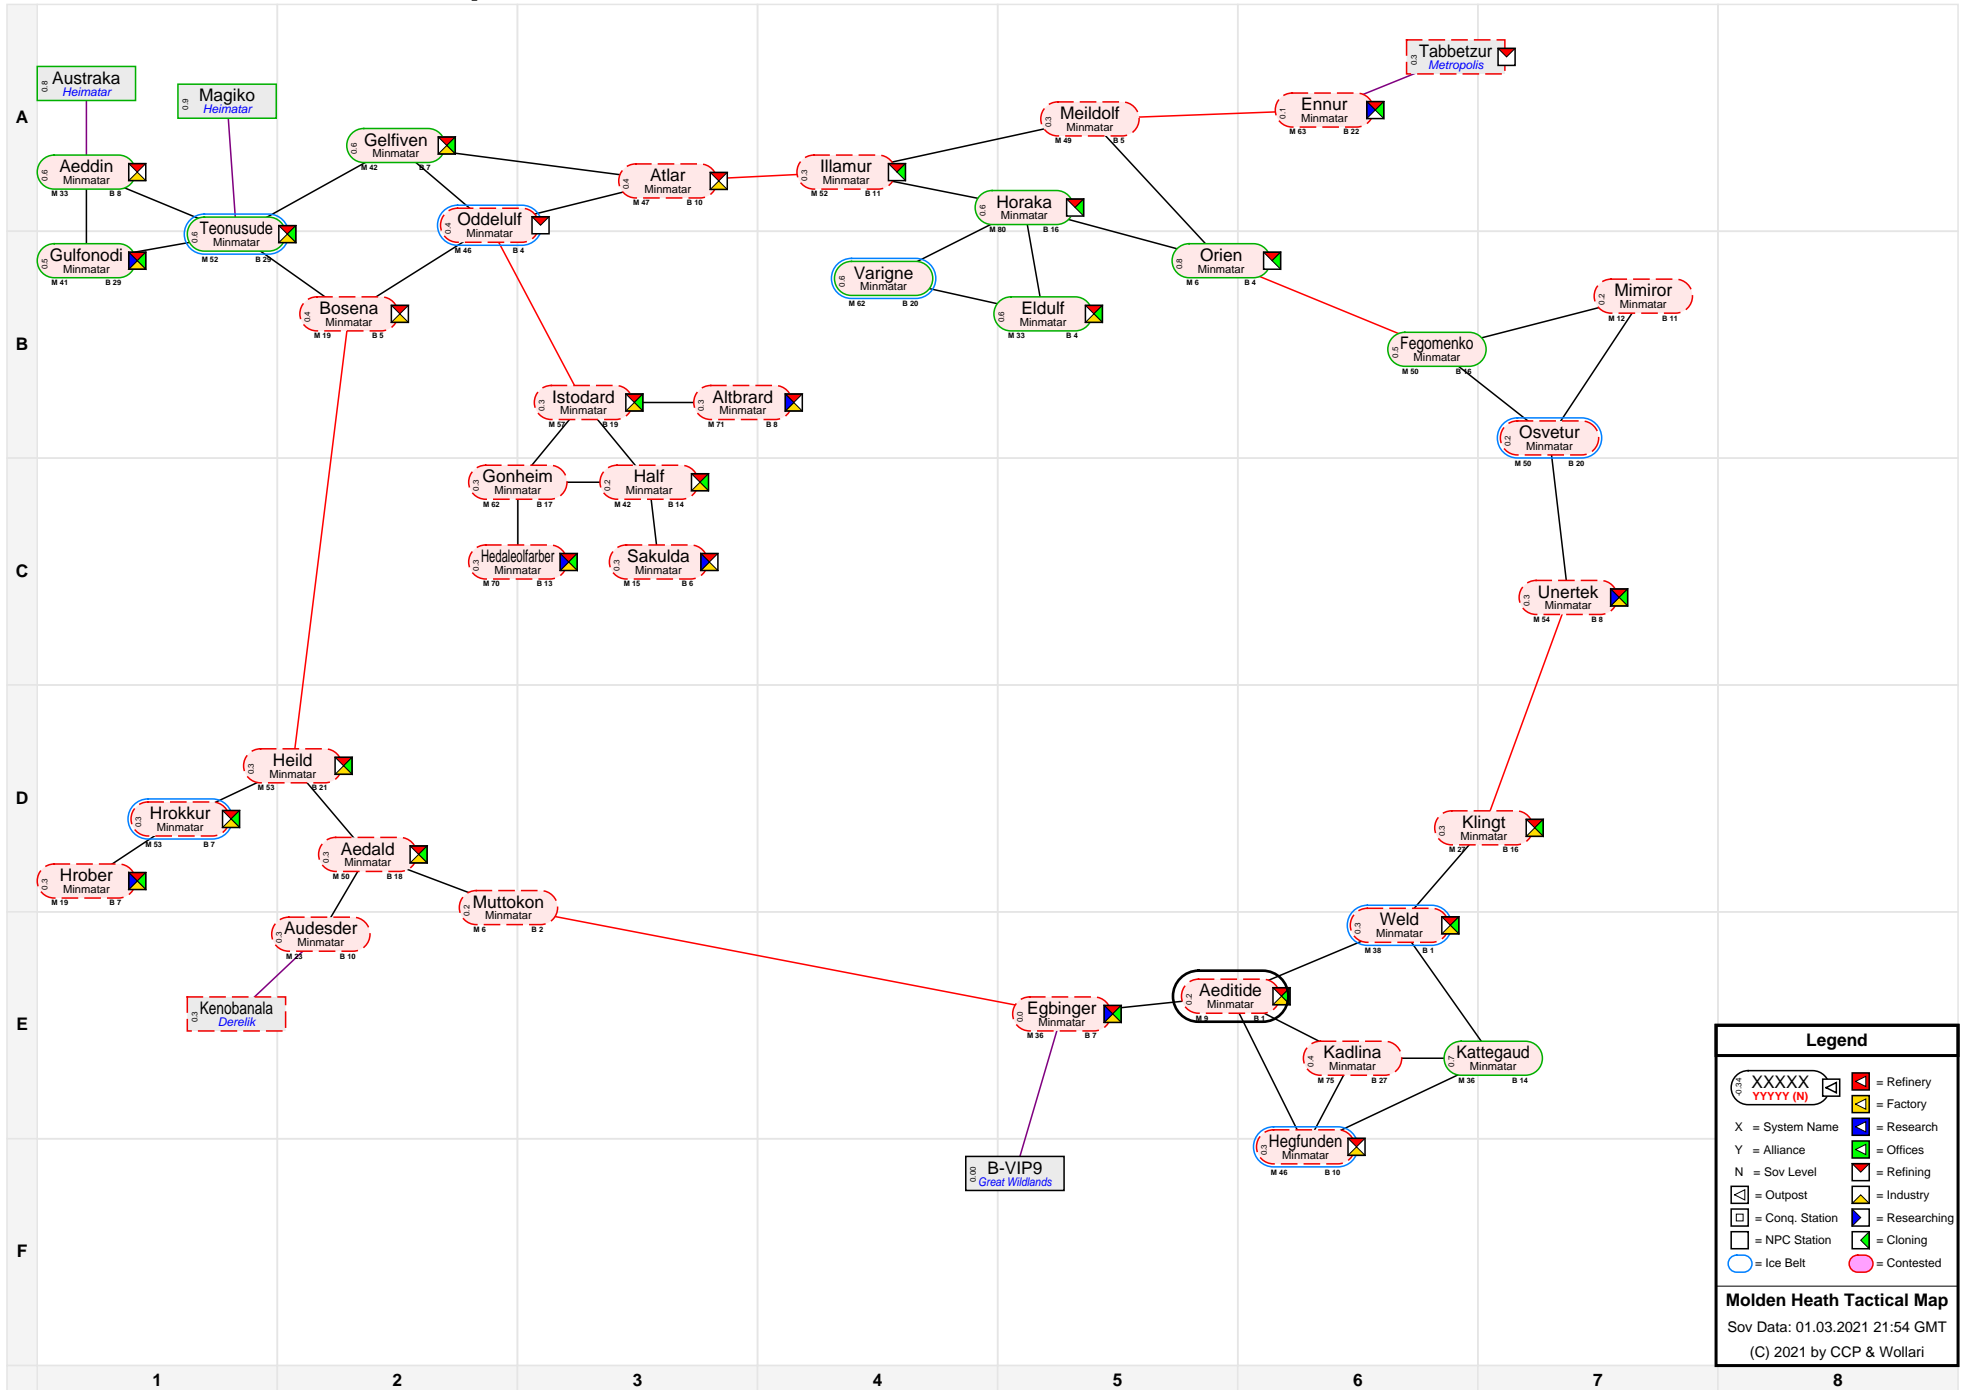

Molden Heath Tactical Map

Legend	
X = System Name	
Y = Alliance	
N = Sov Level	

Molden Heath Tactical Map
 Sov Data: 01.03.2021 21:54 GMT
 (C) 2021 by CCP & Wollari