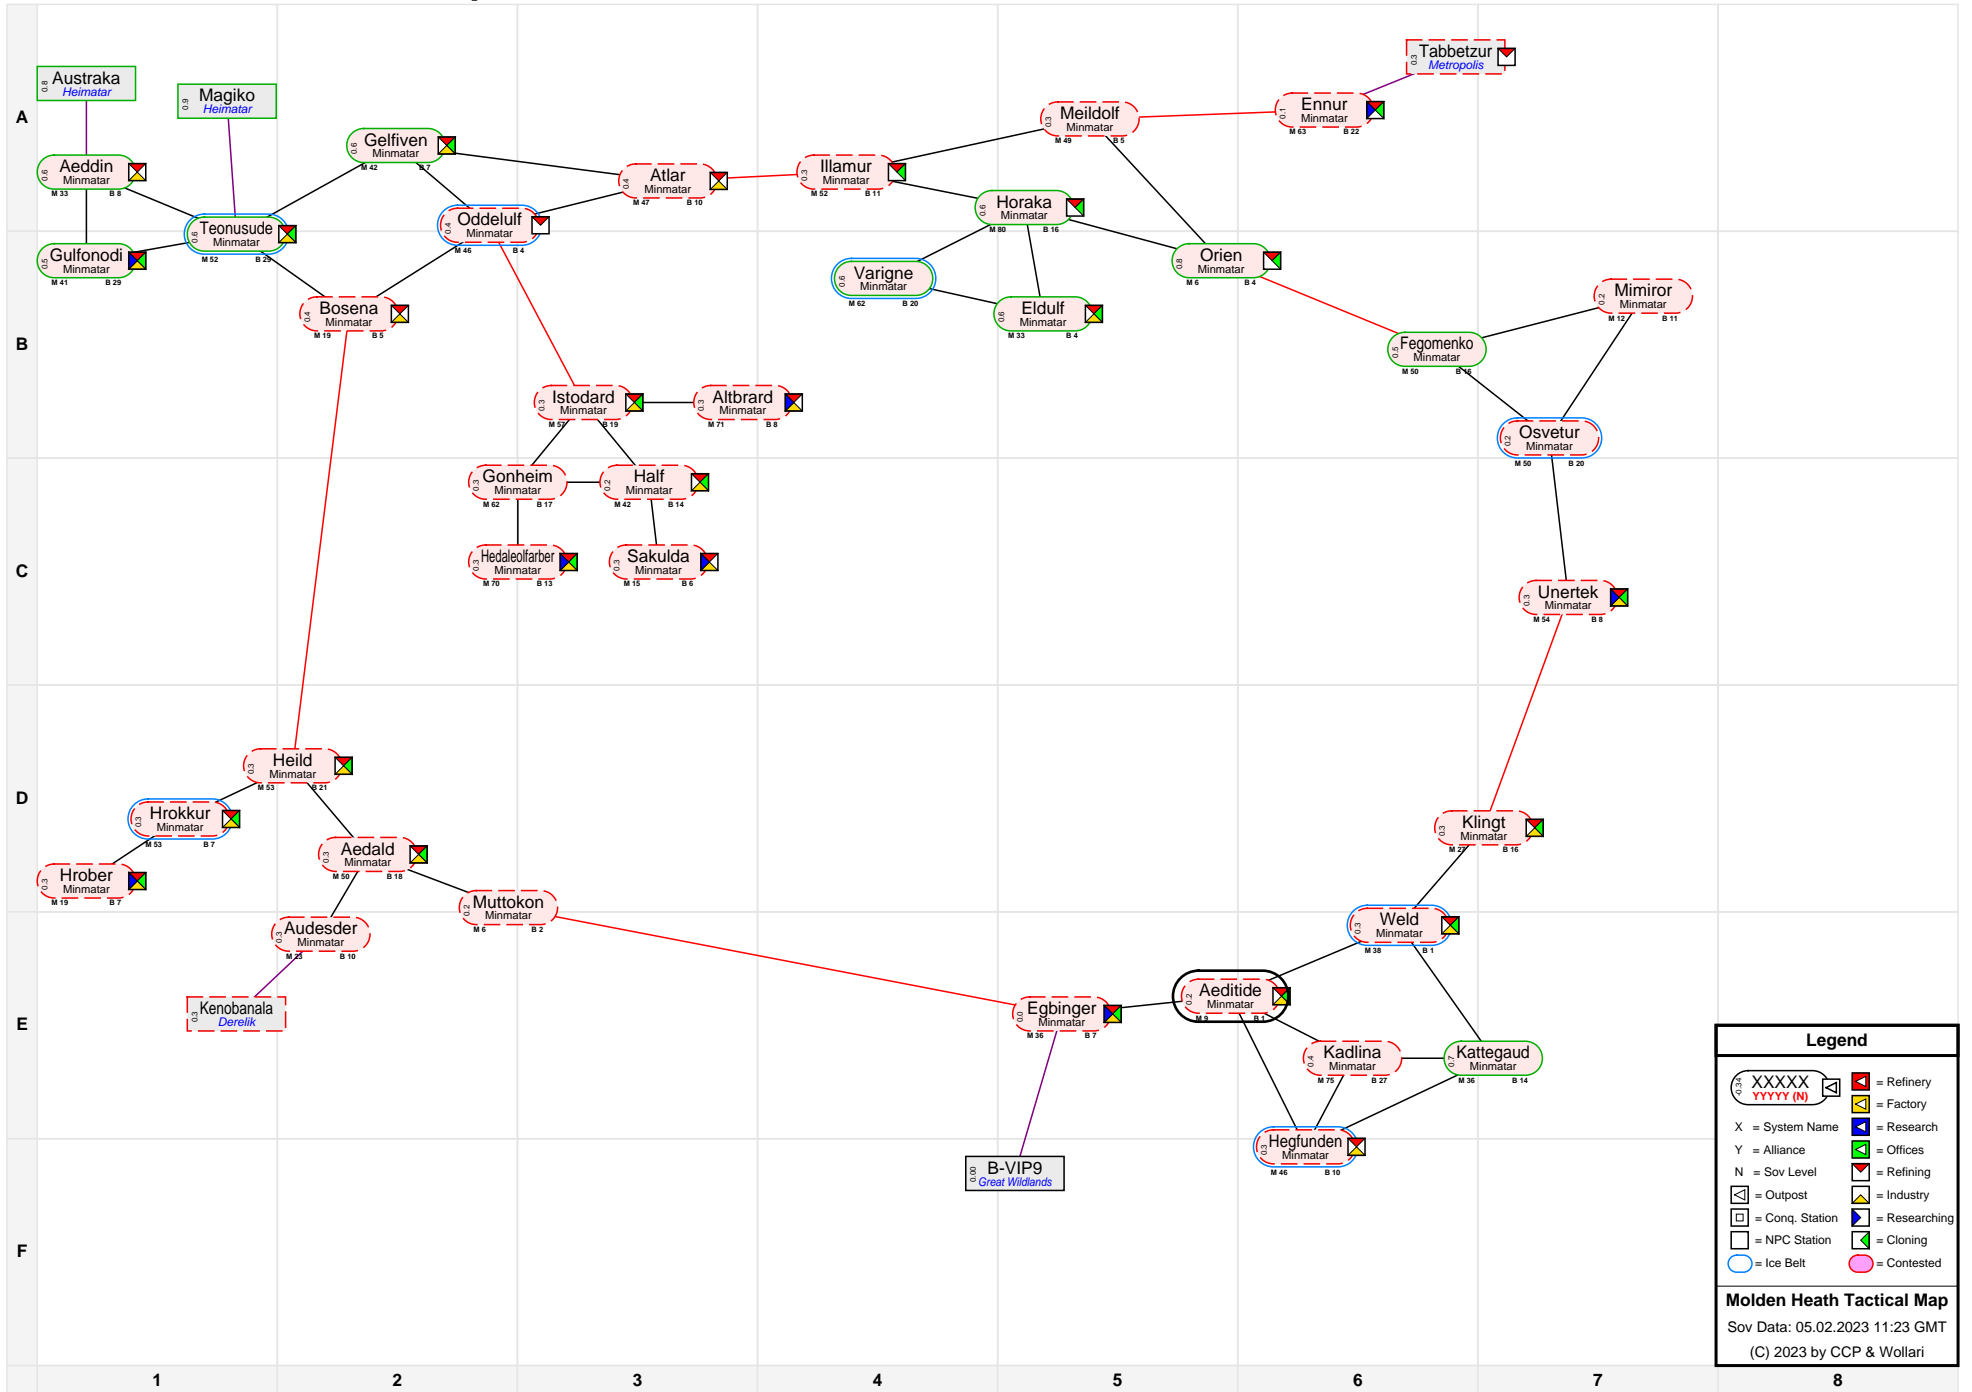

Molden Heath Tactical Map

Legend

- XXXXXX YYYYY (N) = System Name
- X = System Name
- Y = Alliance
- N = Sov Level
- [Icon] = Outpost
- [Icon] = Conq. Station
- [Icon] = NPC Station
- [Icon] = Ice Belt
- [Icon] = Contested
- [Icon] = Refinery
- [Icon] = Factory
- [Icon] = Research
- [Icon] = Offices
- [Icon] = Refining
- [Icon] = Industry
- [Icon] = Researching
- [Icon] = Cloning

Molden Heath Tactical Map
 Sov Data: 05.02.2023 11:23 GMT
 (C) 2023 by CCP & Wollari