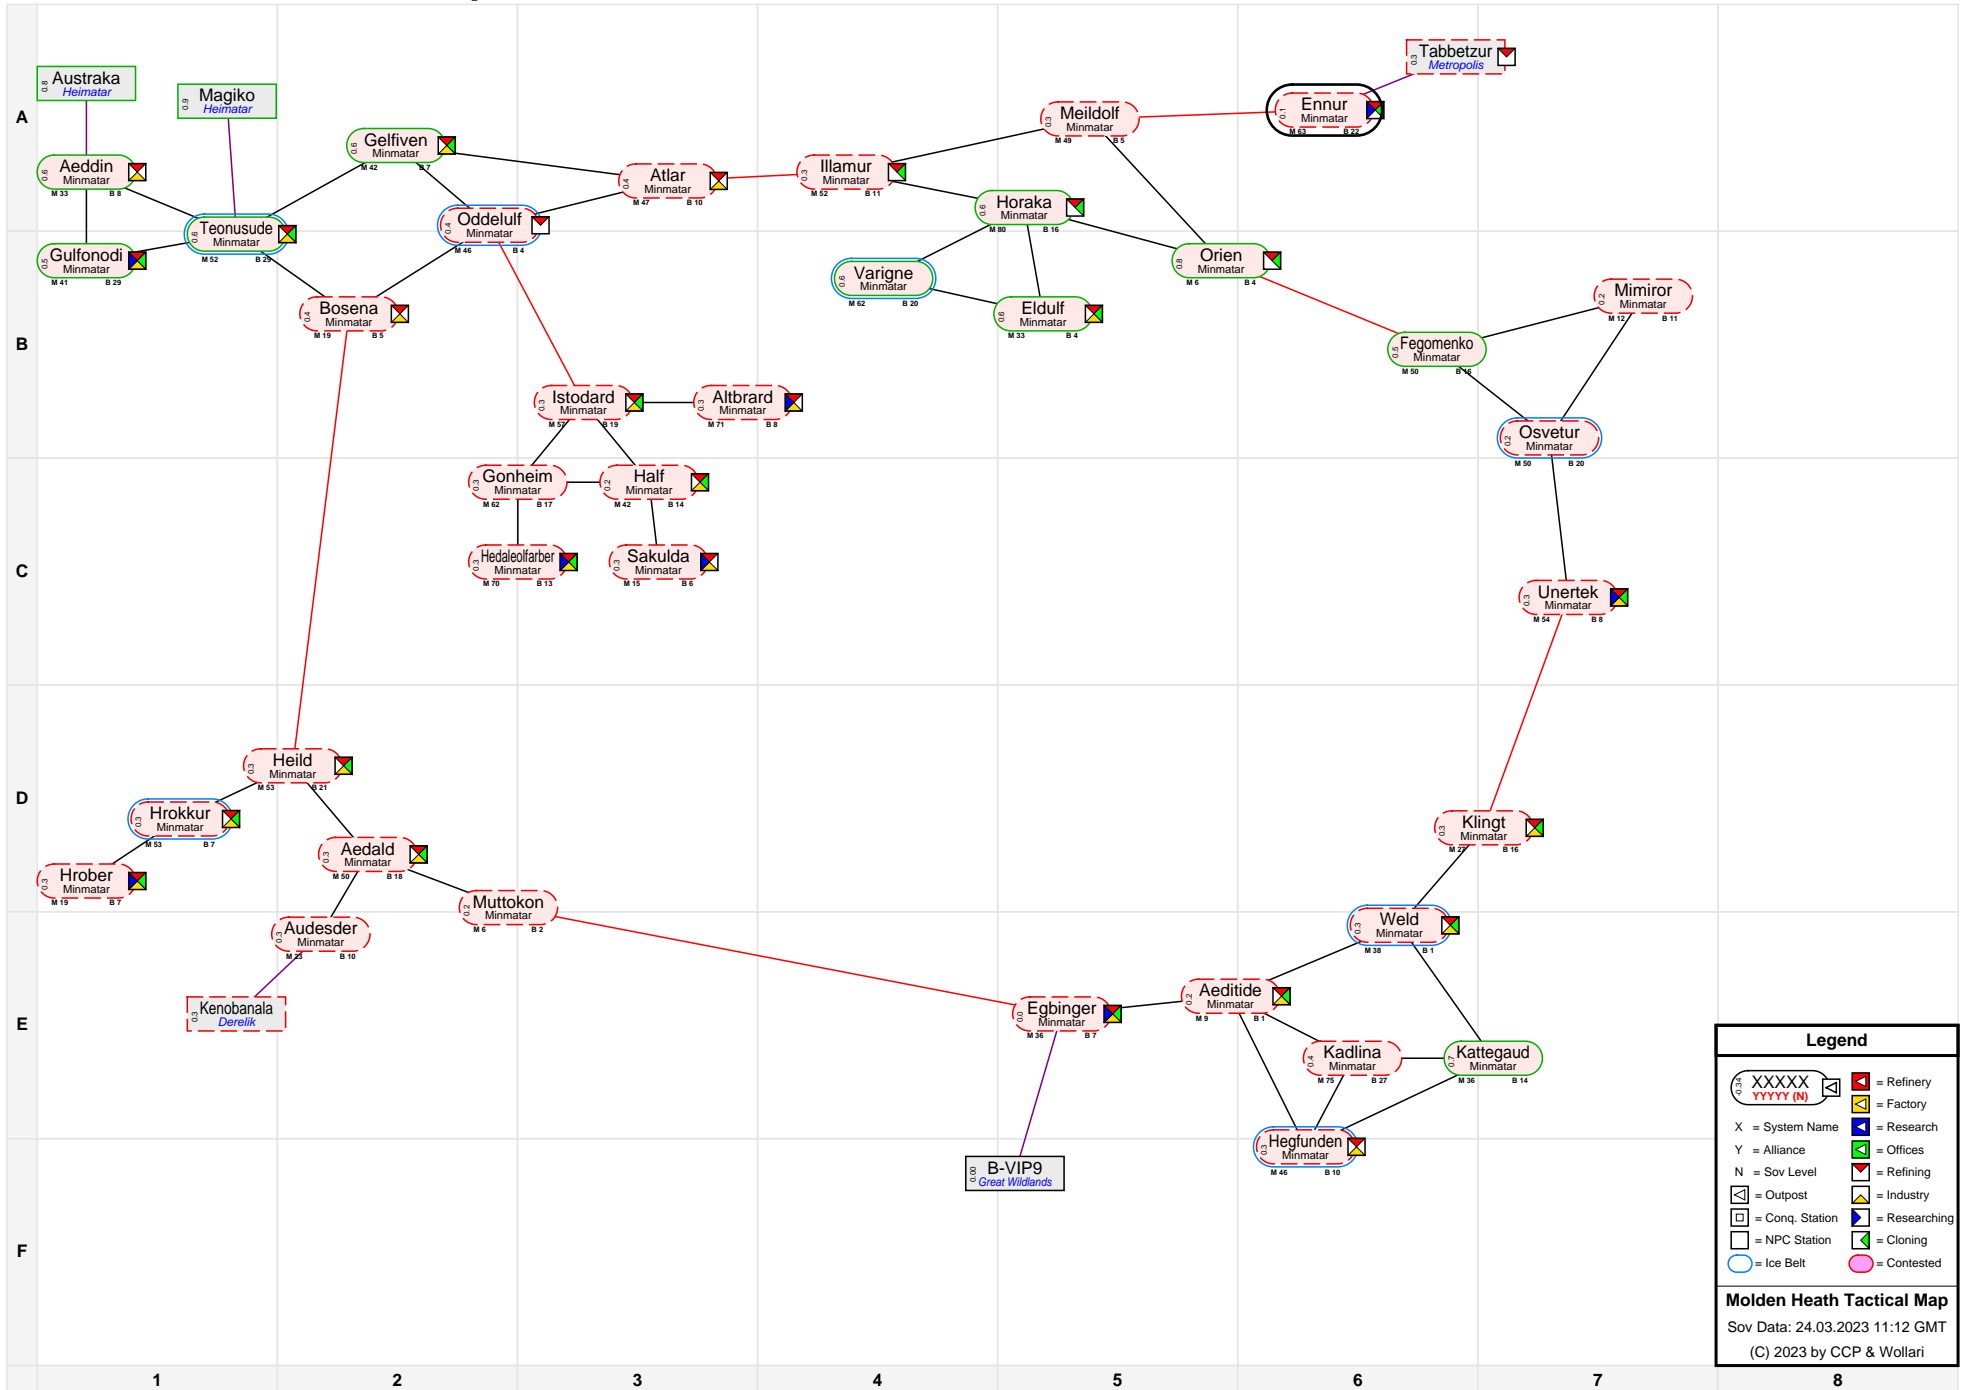

# Molden Heath Tactical Map

**Legend**

- XXXXXX YYYYY (N) = System Name
- X = System Name
- Y = Alliance
- N = Sov Level
- [Icon] = Outpost
- [Icon] = Conq. Station
- [Icon] = NPC Station
- [Icon] = Refinery
- [Icon] = Factory
- [Icon] = Research
- [Icon] = Offices
- [Icon] = Refining
- [Icon] = Industry
- [Icon] = Researching
- [Icon] = Cloning
- [Icon] = Contested

**Molden Heath Tactical Map**  
 Sov Data: 24.03.2023 11:12 GMT  
 (C) 2023 by CCP & Wollari