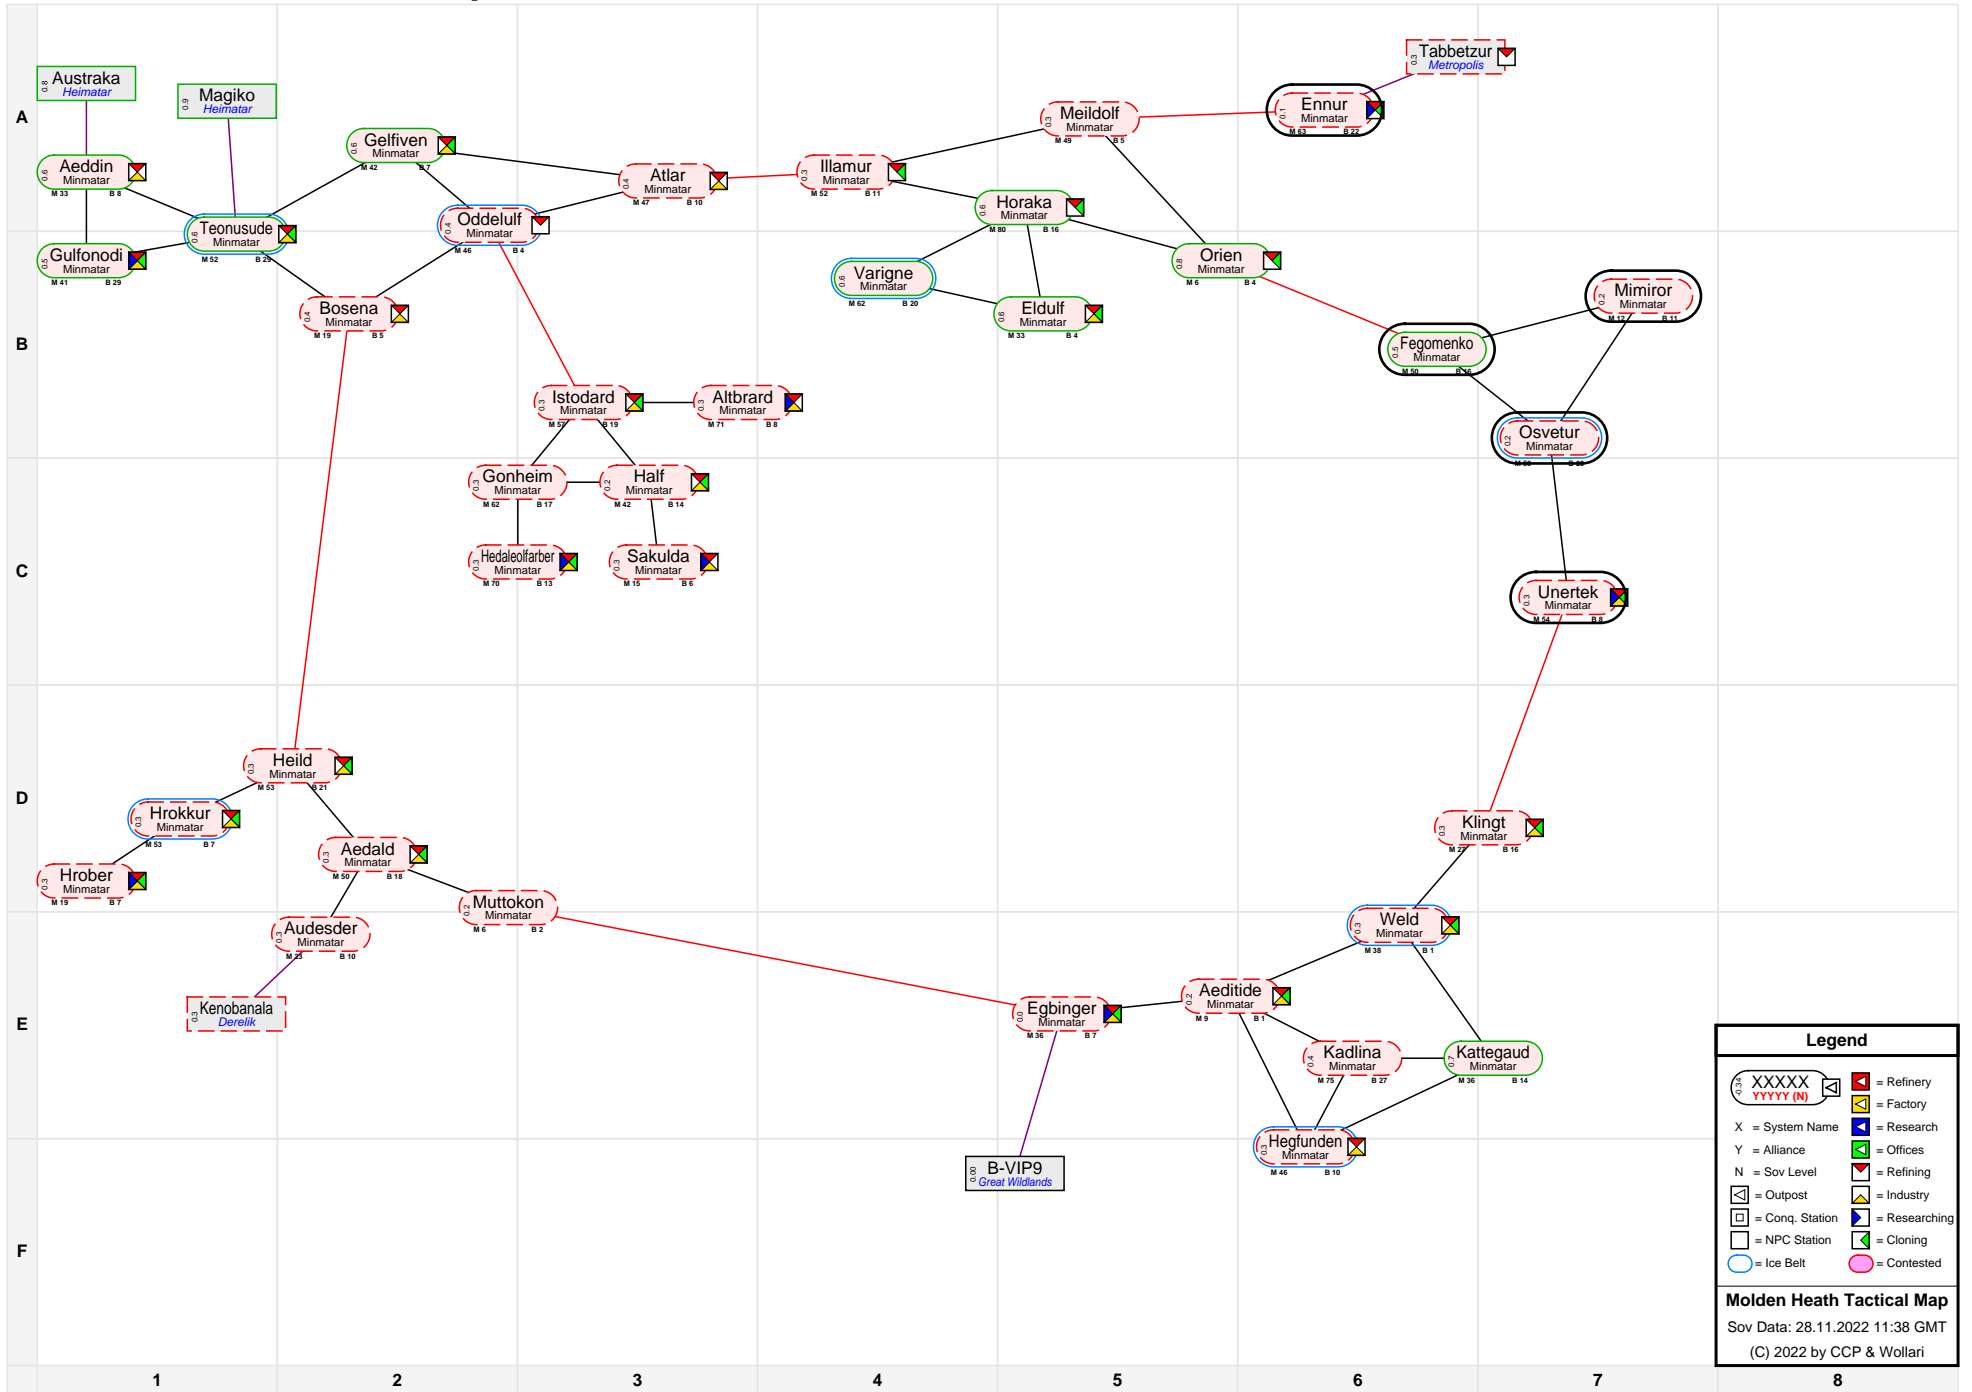

# Molden Heath Tactical Map

Legend	
	= Refinery
	= Factory

**Molden Heath Tactical Map**  
 Sov Data: 28.11.2022 11:38 GMT  
 (C) 2022 by CCP & Wollari