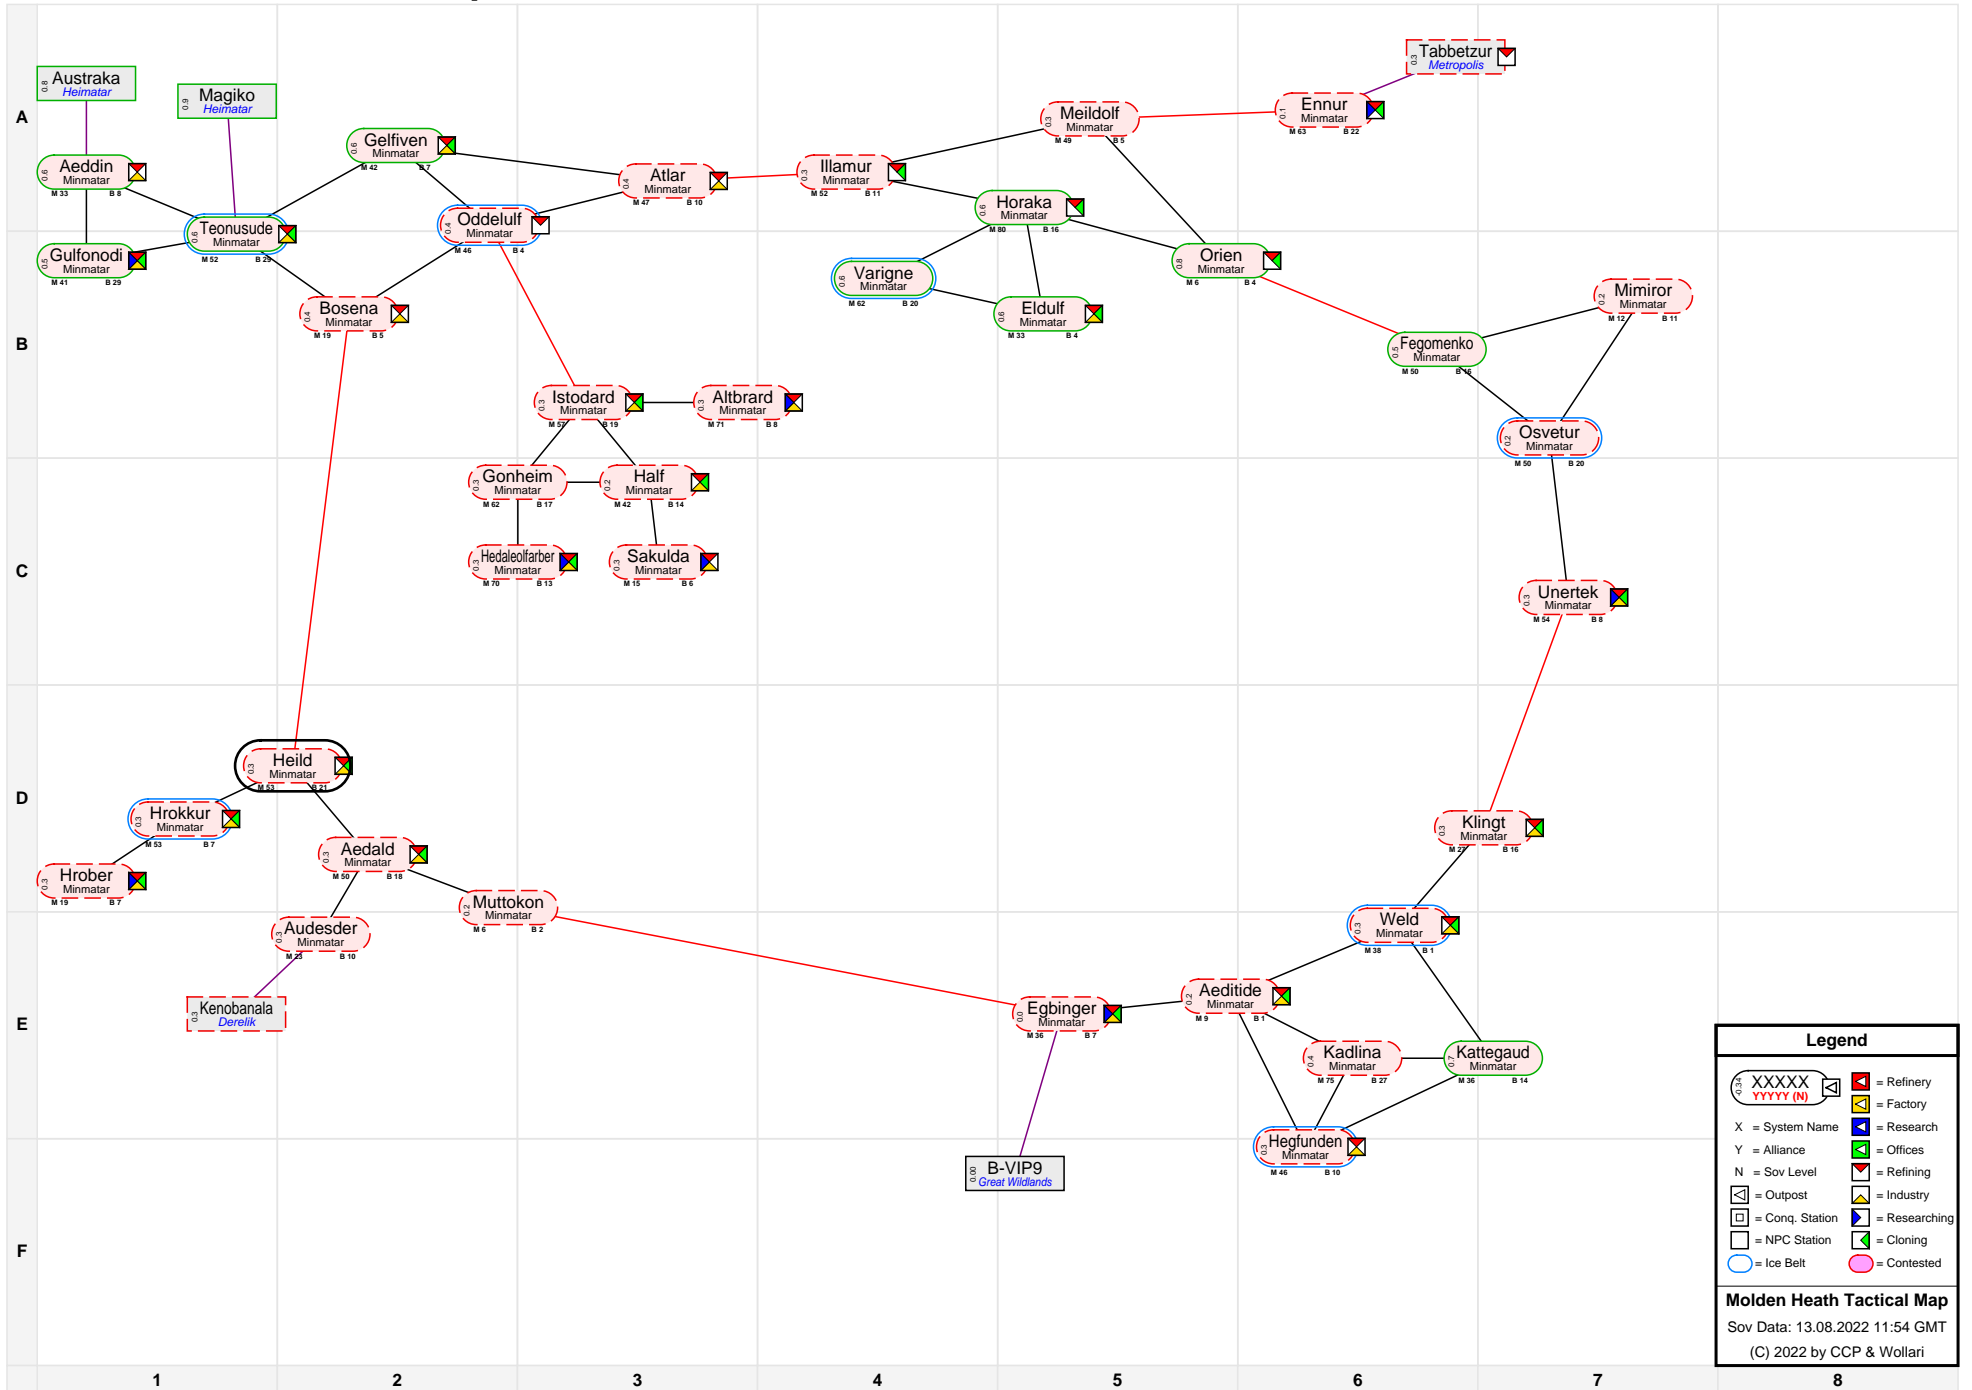

Molden Heath Tactical Map

Legend	
X = System Name	
Y = Alliance	
N = Sov Level	

Molden Heath Tactical Map
 Sov Data: 13.08.2022 11:54 GMT
 (C) 2022 by CCP & Wollari