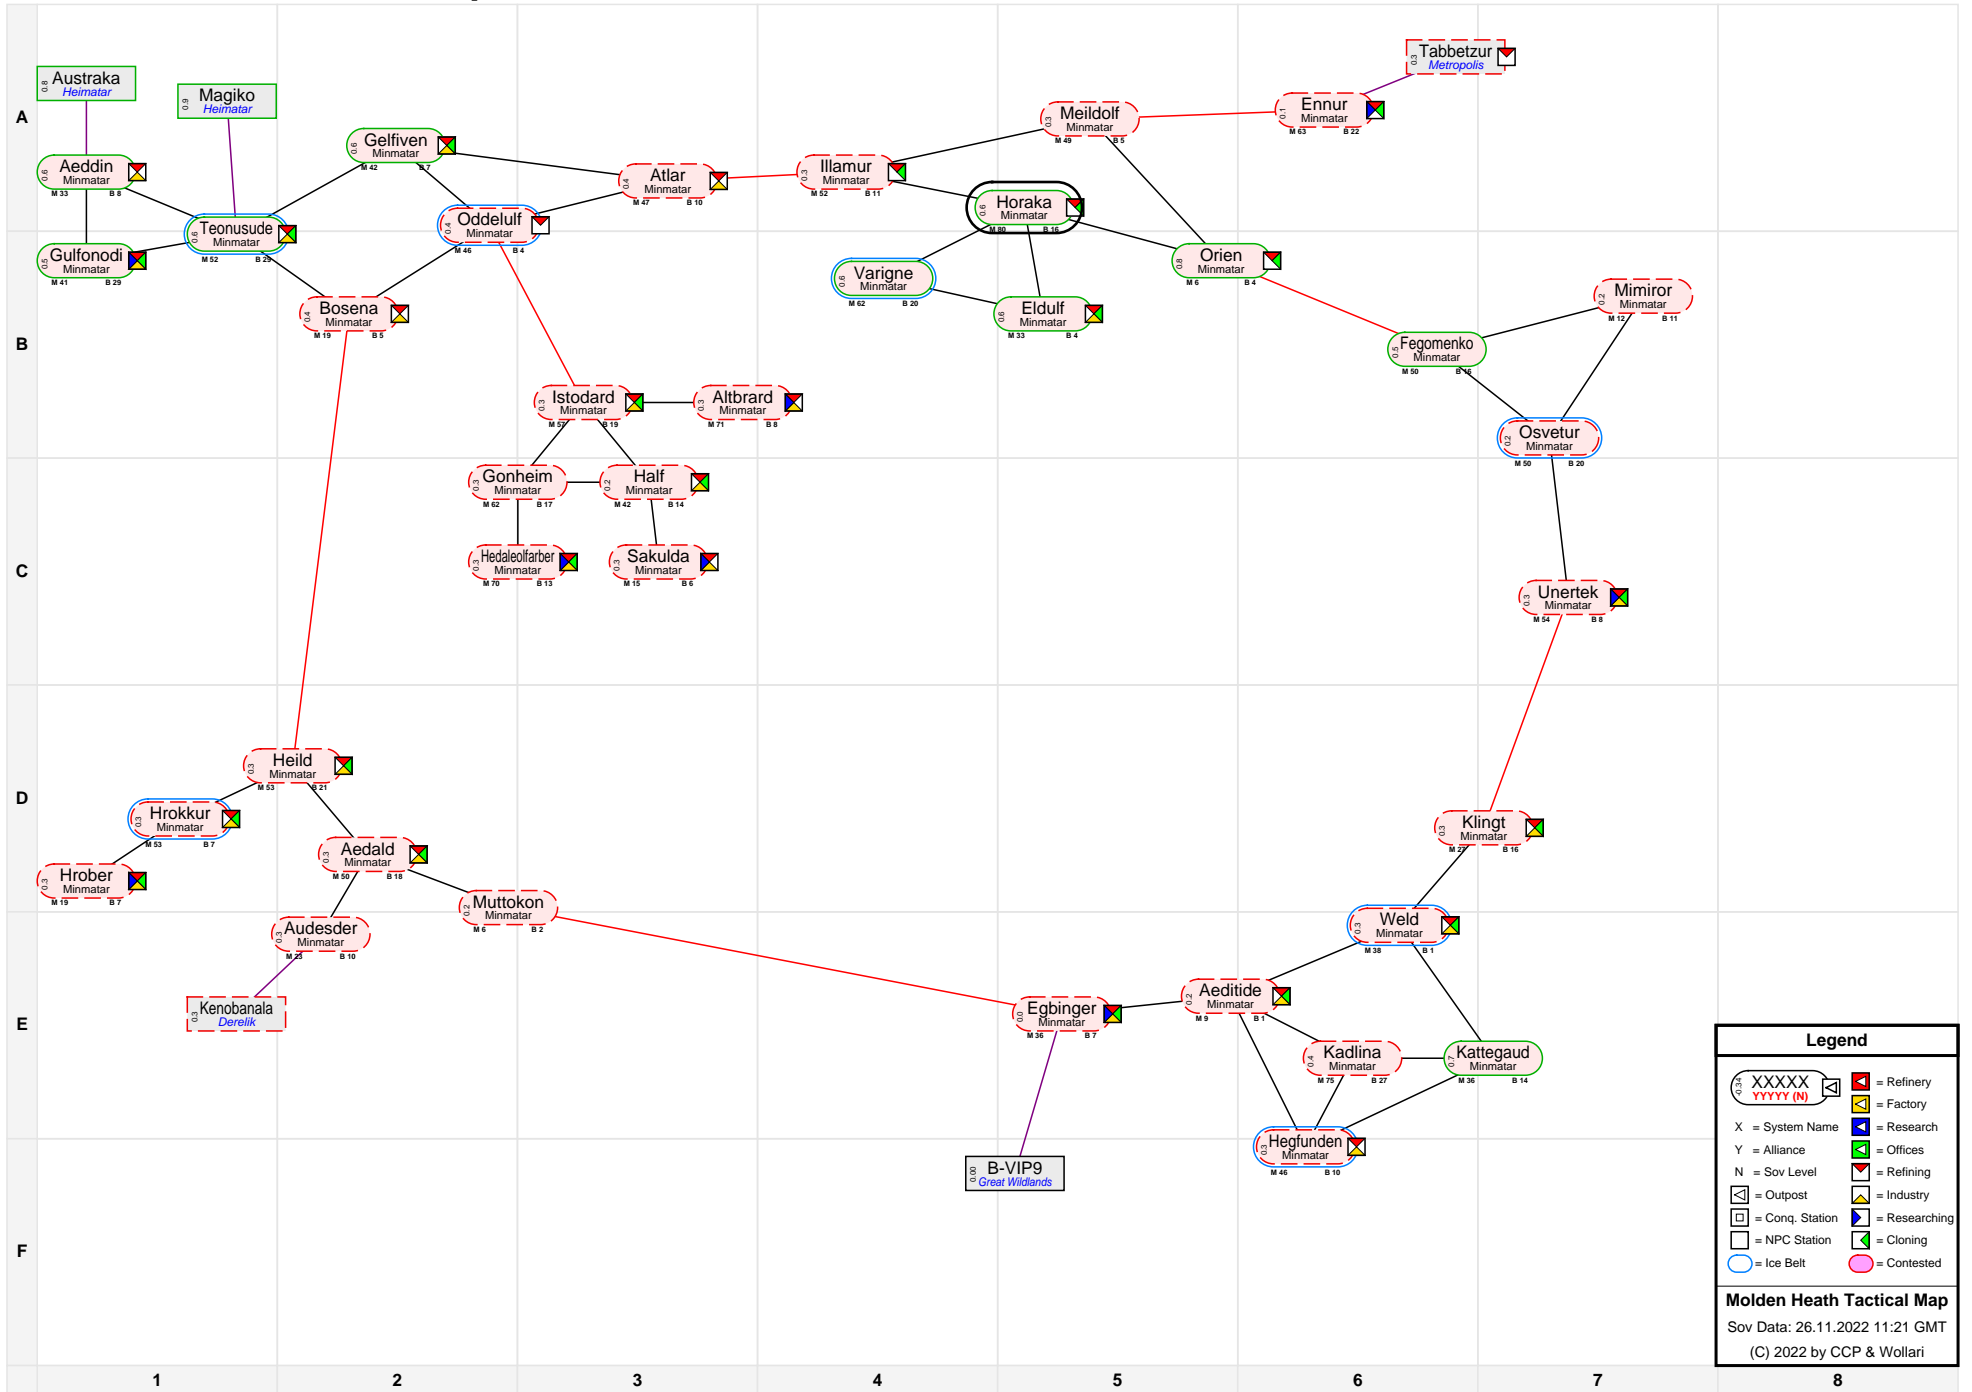

# Molden Heath Tactical Map

**Legend**

- XXXXXX YYYYY (N) = Refinery
- X = System Name
- Y = Alliance
- N = Sov Level
- [Icon] = Postup
- [Icon] = Conq. Station
- [Icon] = NPC Station
- [Icon] = Factory
- [Icon] = Research
- [Icon] = Offices
- [Icon] = Refining
- [Icon] = Industry
- [Icon] = Researching
- [Icon] = Cloning
- [Icon] = Contested

**Molden Heath Tactical Map**  
 Sov Data: 26.11.2022 11:21 GMT  
 (C) 2022 by CCP & Wollari