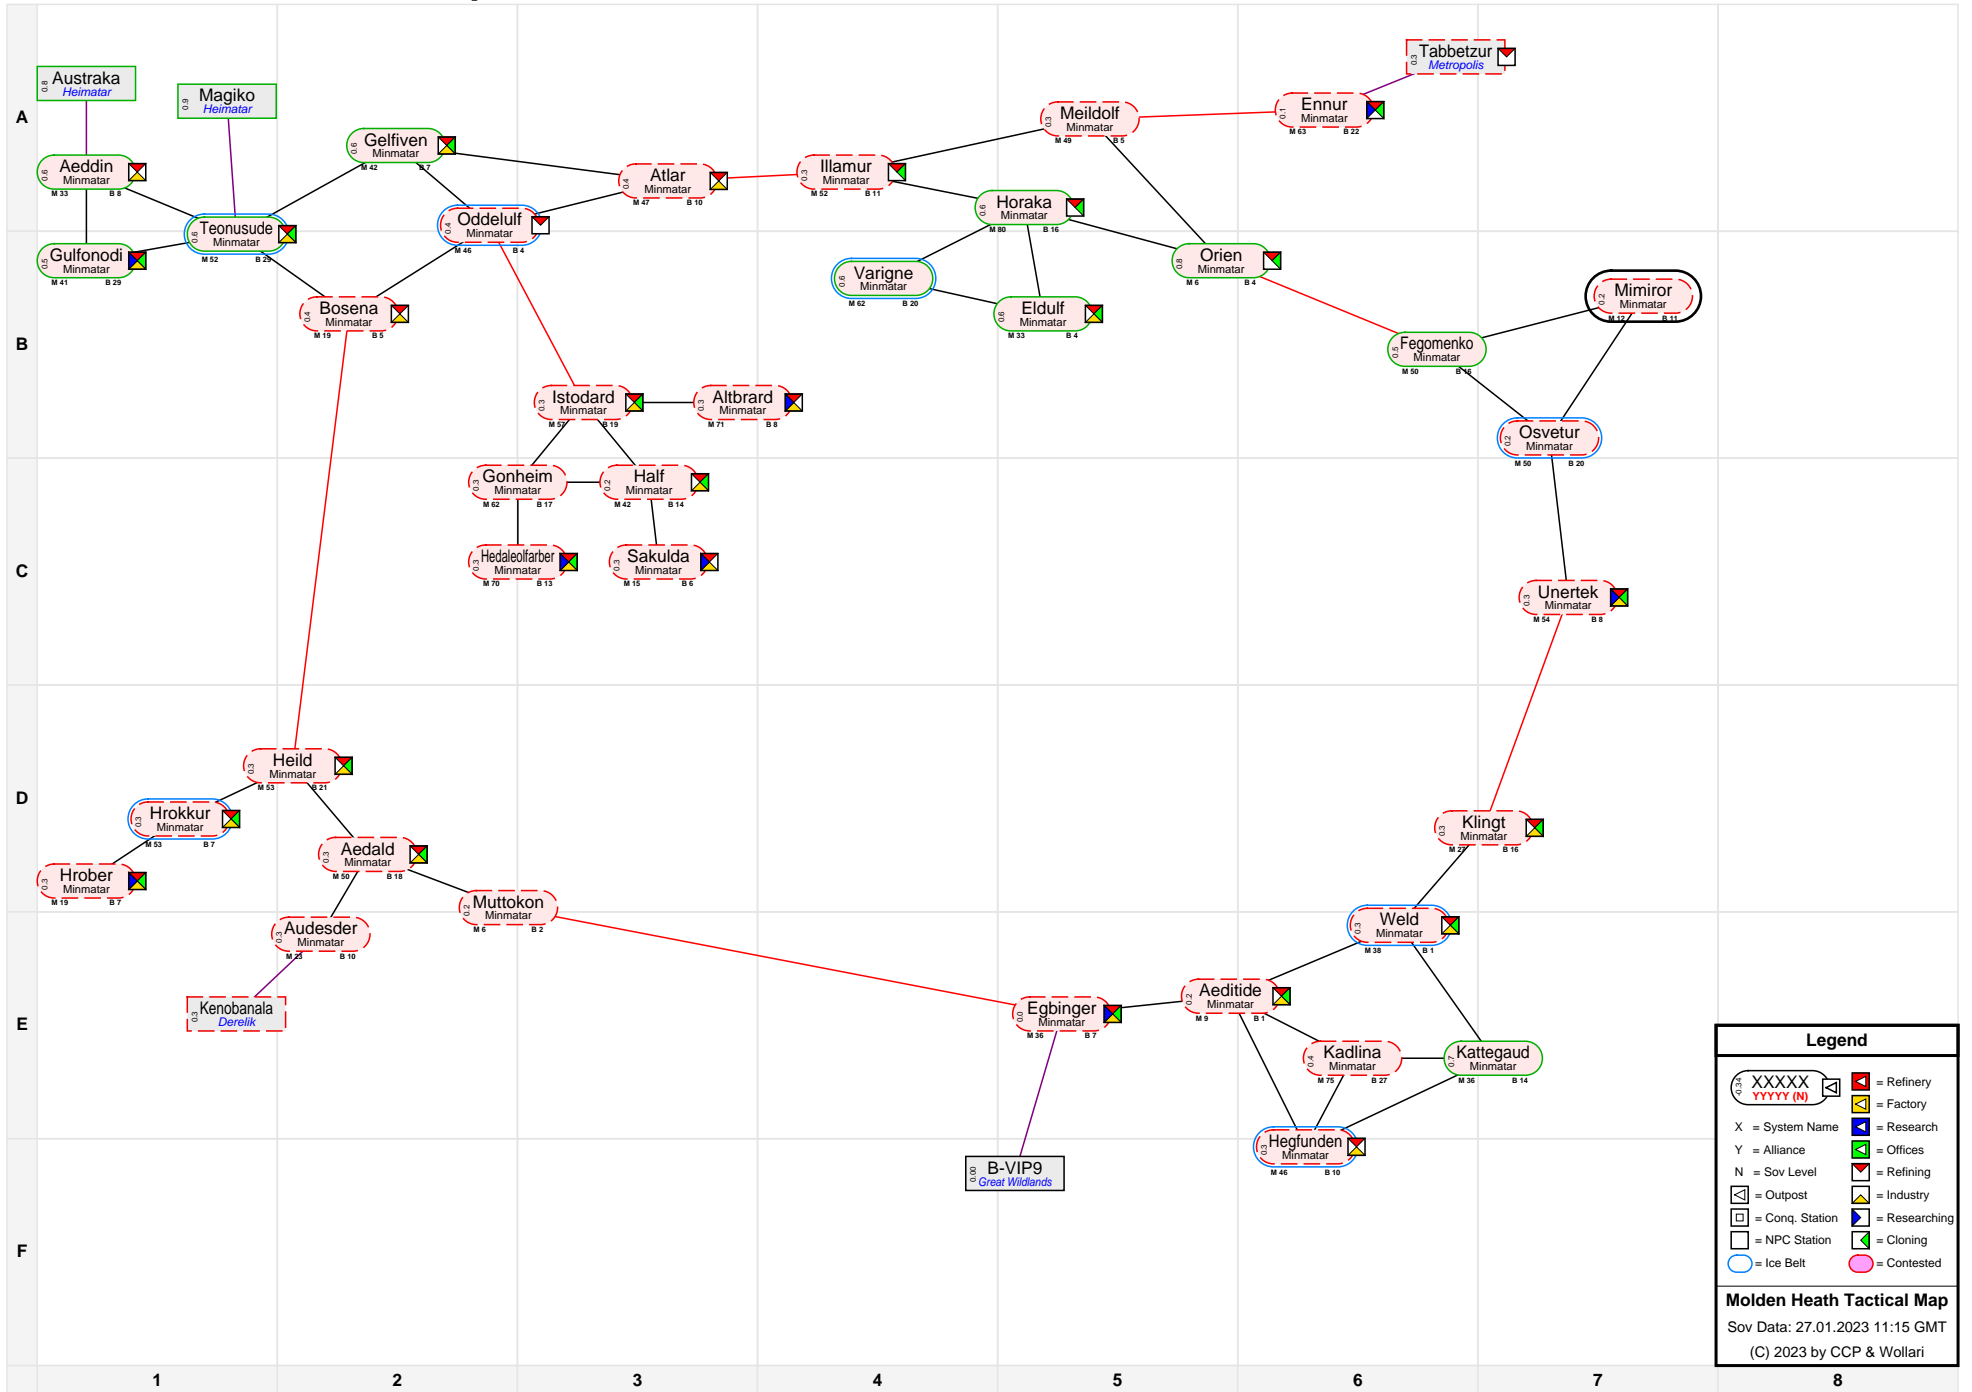

# Molden Heath Tactical Map

Legend	
X = System Name	
Y = Alliance	
N = Sov Level	

**Molden Heath Tactical Map**  
 Sov Data: 27.01.2023 11:15 GMT  
 (C) 2023 by CCP & Wollari