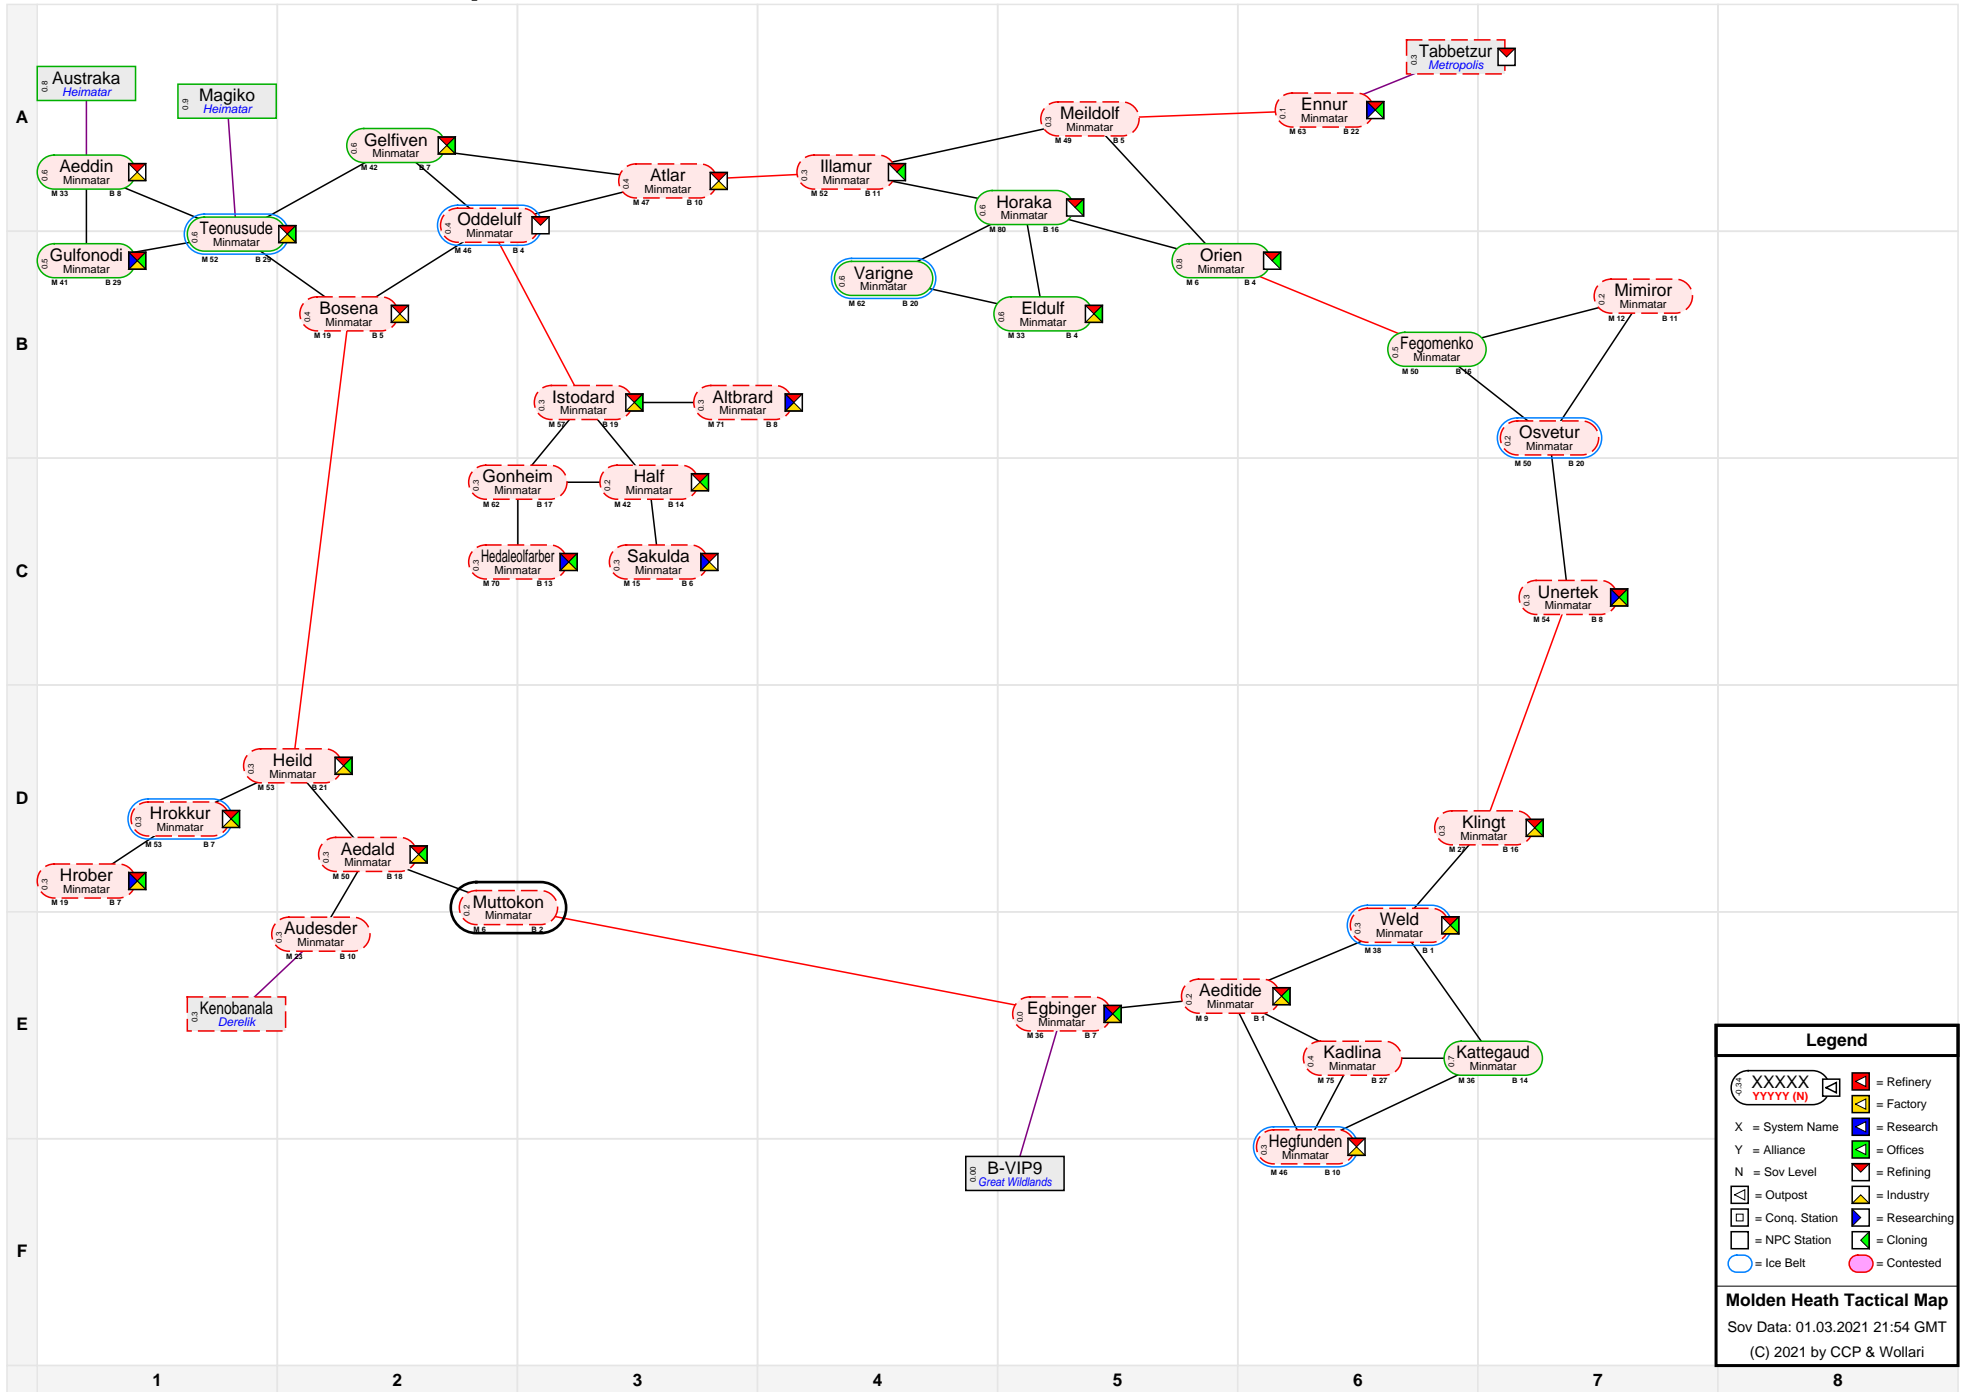

# Molden Heath Tactical Map

Legend	

**Molden Heath Tactical Map**  
 Sov Data: 01.03.2021 21:54 GMT  
 (C) 2021 by CCP & Wollari