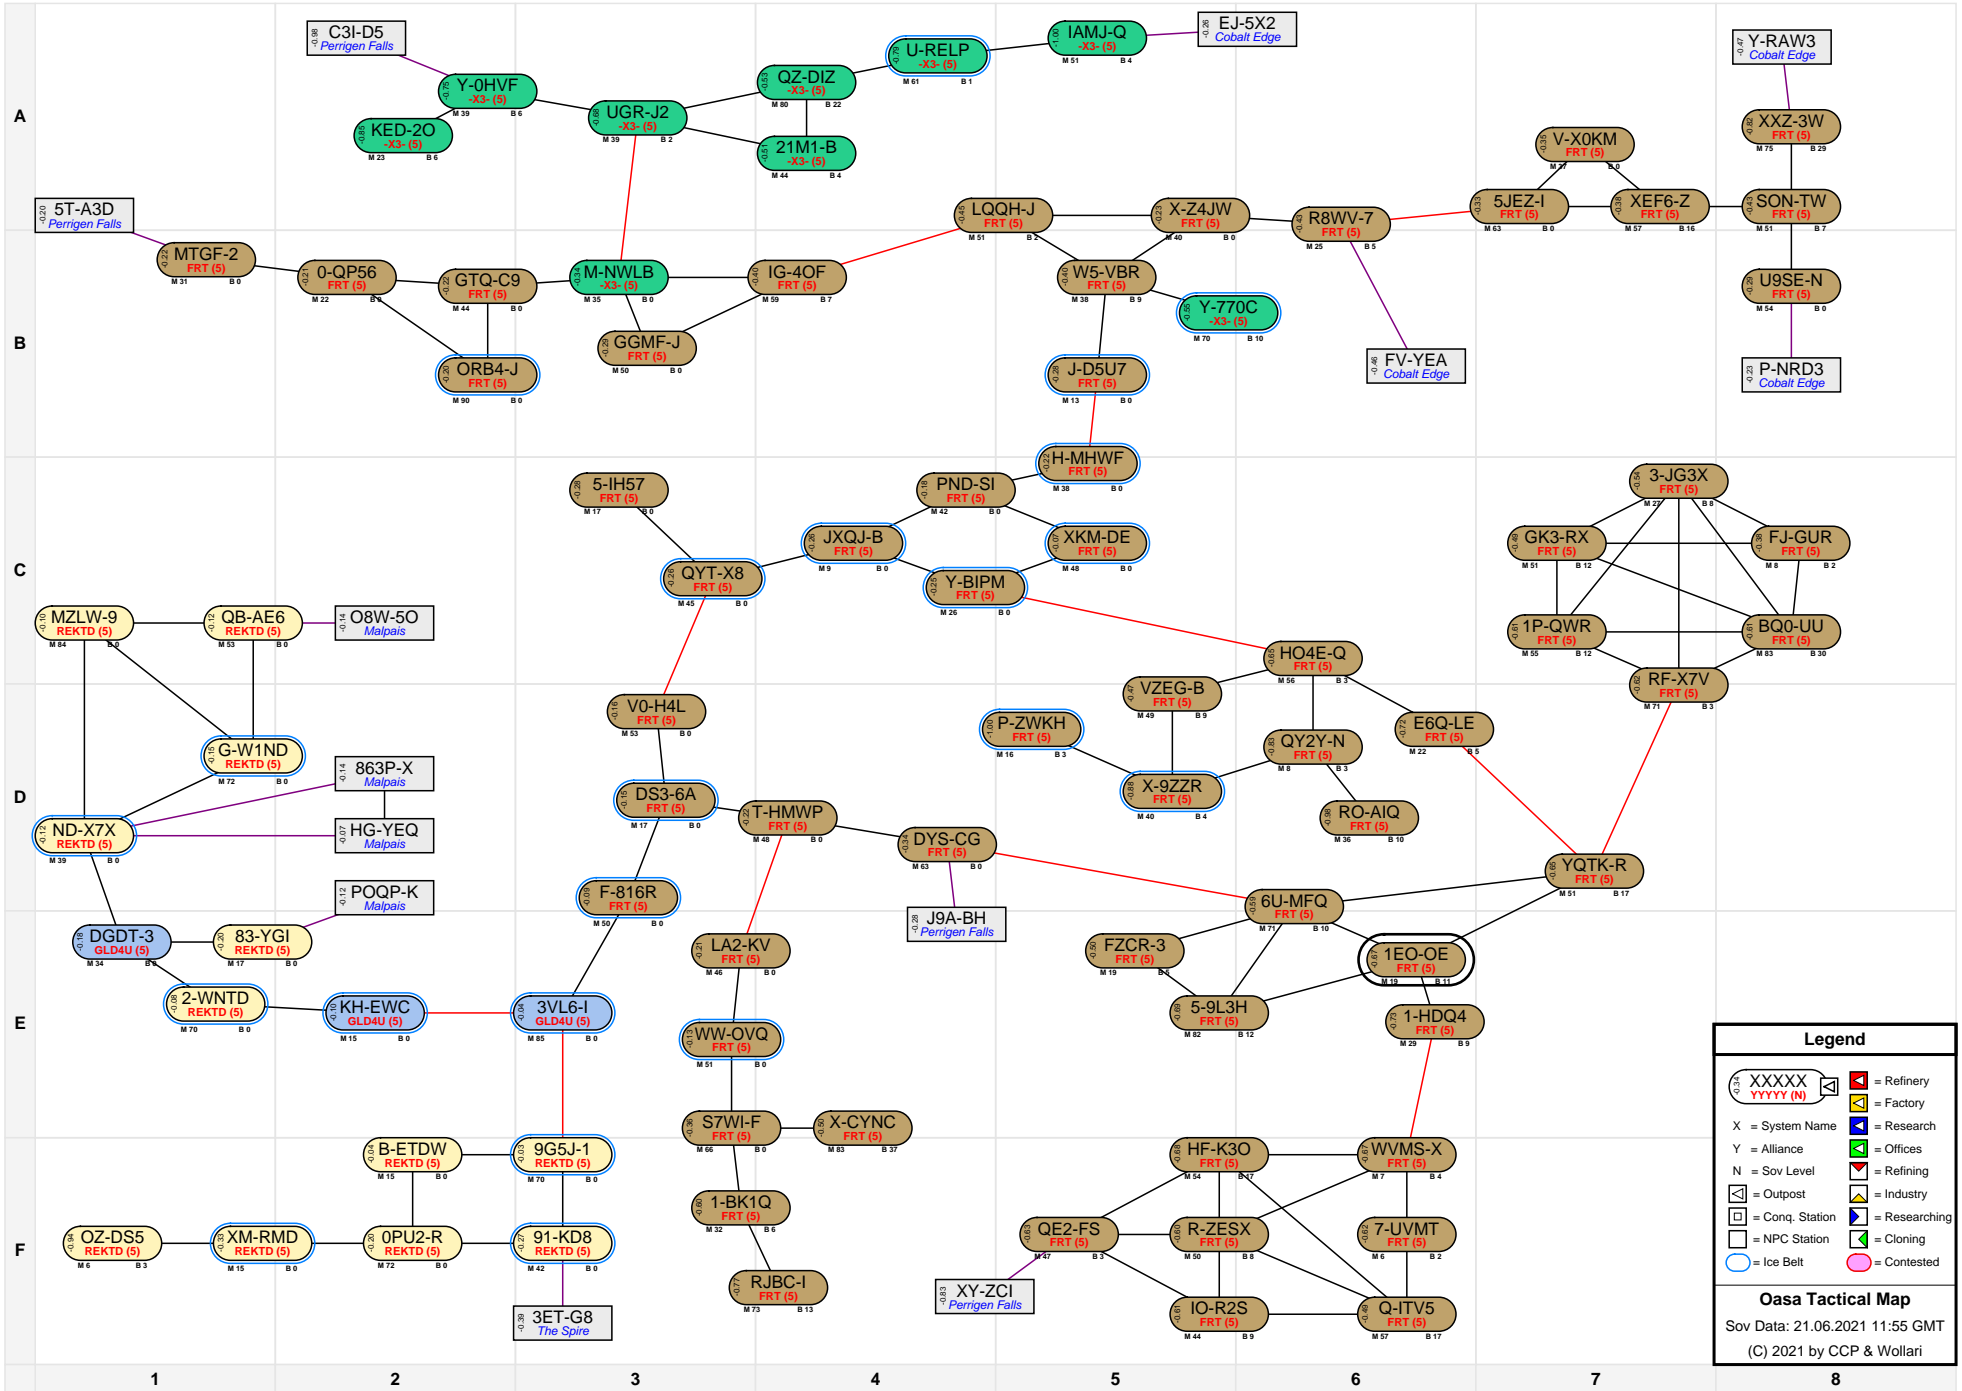

Oasa Tactical Map

Legend

- XXXXX (with red square) = Refinery
- YYYY (N) (with blue square) = Factory
- X = System Name
- Y = Alliance
- N = Sov Level
- [Square with red border] = Outpost
- [Square with blue border] = Conq. Station
- [Square with green border] = NPC Station
- [Circle with blue border] = Ice Belt
- [Circle with pink border] = Contested
- [Square with green border] = Research
- [Square with blue border] = Offices
- [Square with red border] = Refining
- [Square with blue border] = Industry
- [Square with green border] = Researching
- [Square with green border] = Cloning

Oasa Tactical Map
 Sov Data: 21.06.2021 11:55 GMT
 (C) 2021 by CCP & Wollari