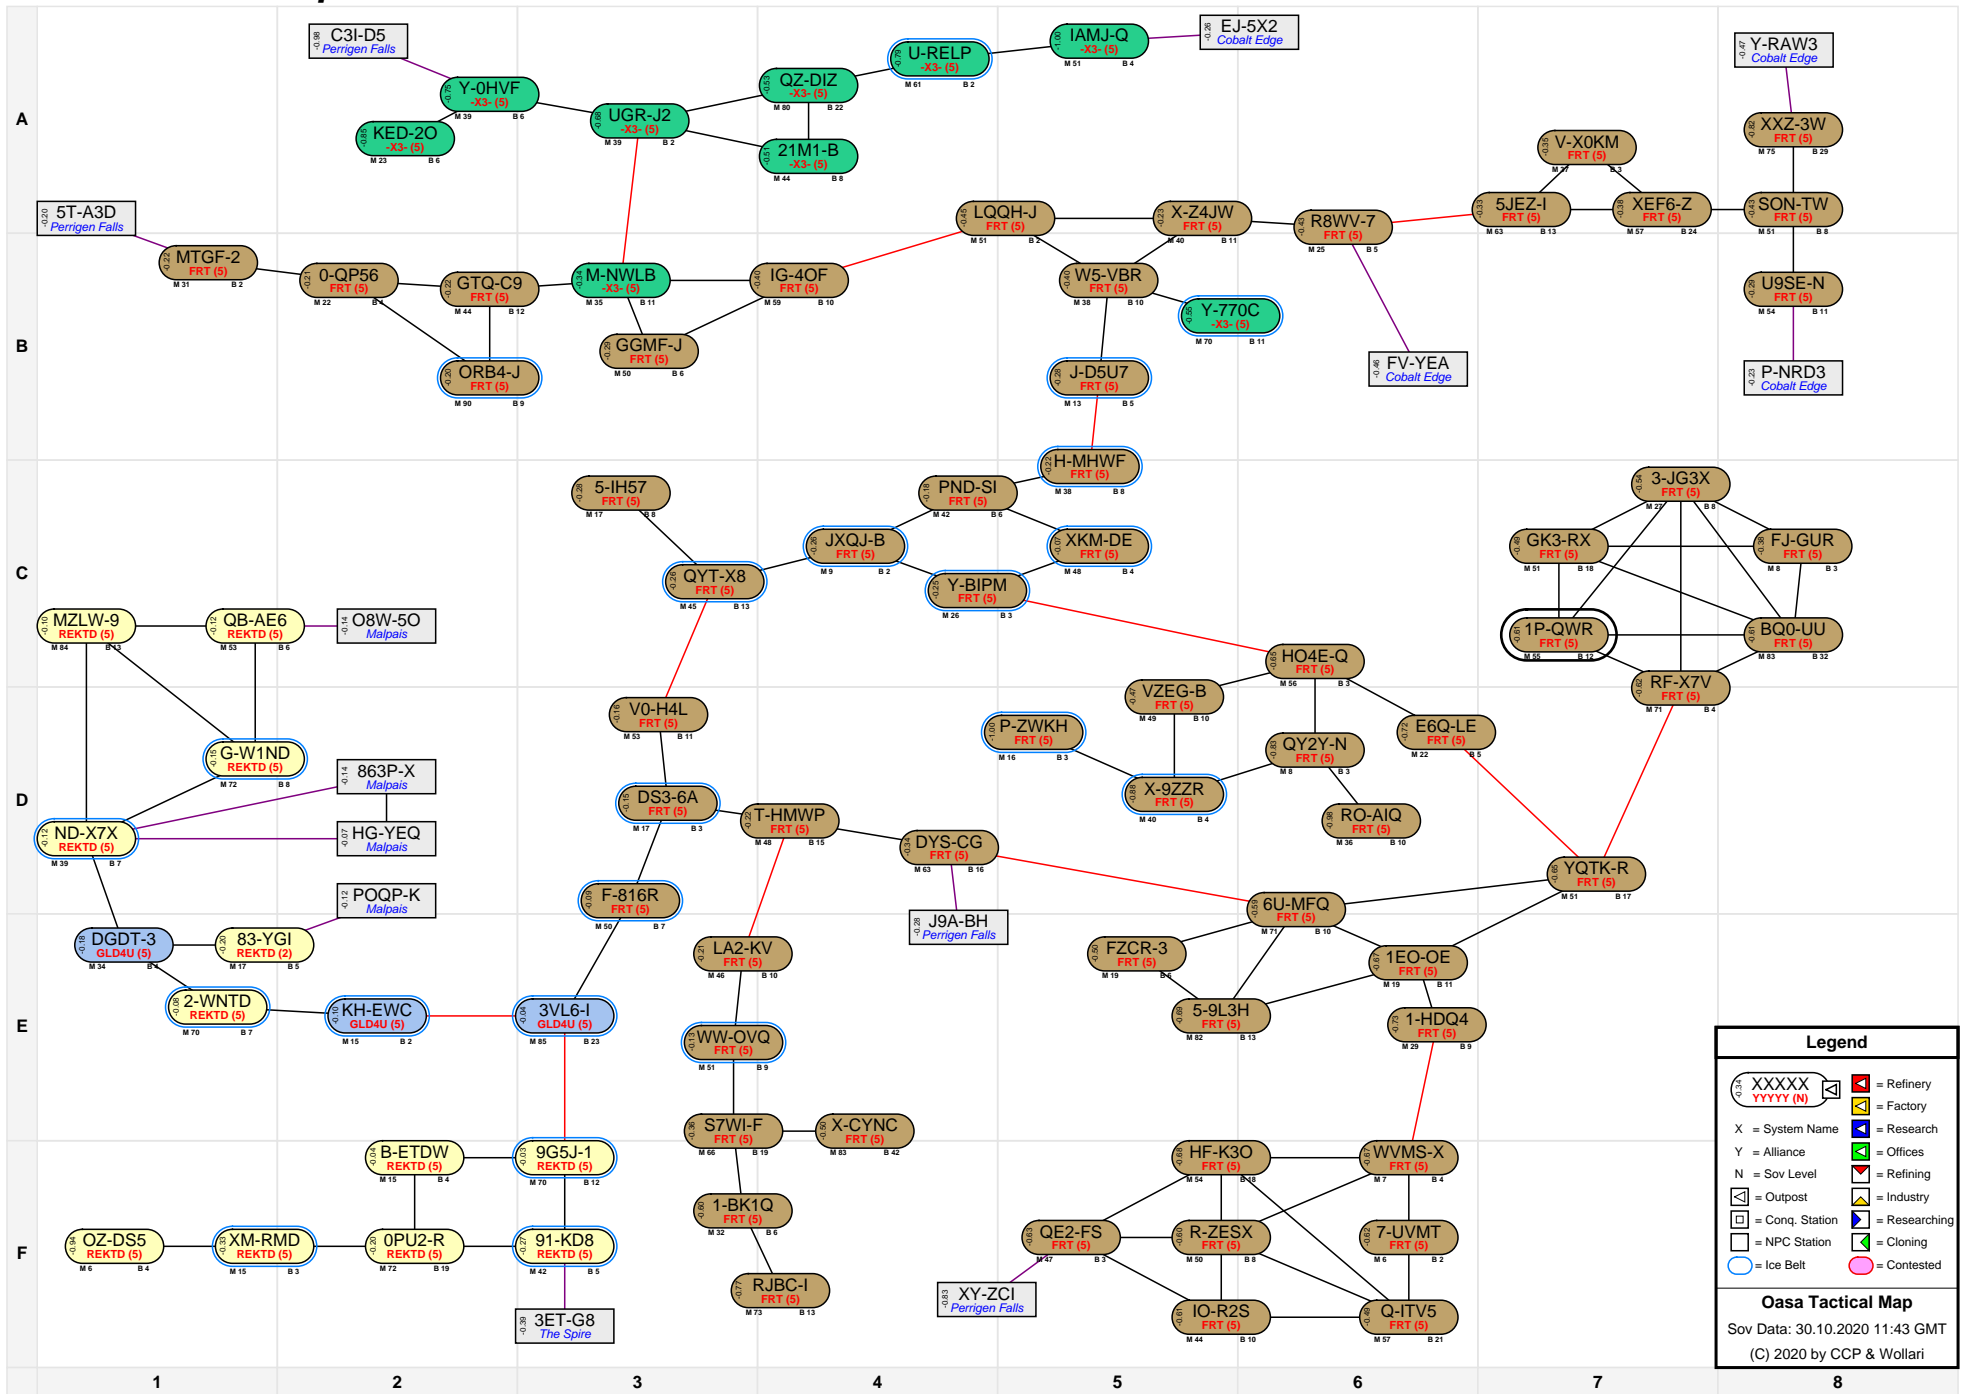

Oasa Tactical Map

Legend

- XXXXX YYYYY (N) = Station
- [Red Square] = Refinery
- [Blue Square] = Factory
- X = System Name
- Y = Alliance
- N = Sov Level
- [Green Square] = Offices
- [Red Square] = Refining
- [Blue Square] = Industry
- [Green Square] = Researching
- [Blue Square] = Researching
- [Green Square] = Cloning
- [Pink Square] = Contested
- [Red Line] = Conq. Station
- [Blue Line] = Ice Belt

Oasa Tactical Map
 Sov Data: 30.10.2020 11:43 GMT
 (C) 2020 by CCP & Wollari